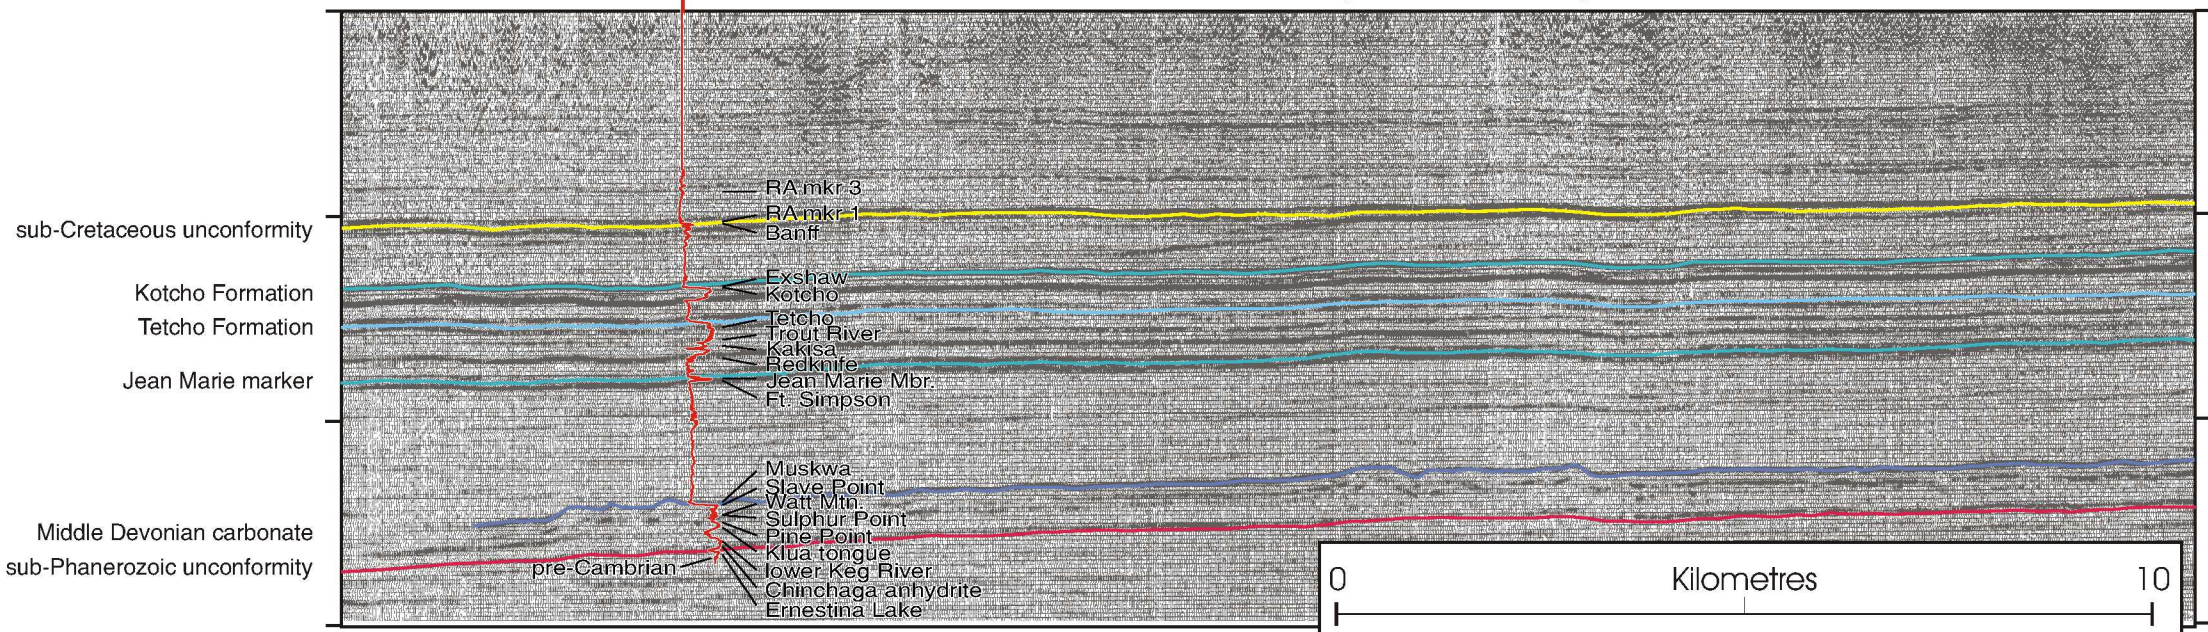

# Line 7

Union Pan Am Trainor K-70  
 KB = 687.3 m  
 Velocity Log

SW

NE

Datum = 700 m asl

Reflection time (seconds)

Slave Point  
 platform mound complex

Reflection time (seconds)

sub-Cretaceous unconformity  
 Kotcho Formation  
 Tetcho Formation  
 Jean Marie marker  
 Middle Devonian carbonate  
 sub-Phanerozoic unconformity

RA mkr 3  
 RA mkr 1  
 Banff  
 Exshaw  
 Kotcho  
 Tetcho  
 Trout River  
 Kakisa  
 Redknife  
 Jean Marie Mbr.  
 Ft. Simpson  
 Muskwa  
 Slave Point  
 Watt Mtn  
 Sulphur Point  
 Pine Point  
 Klua tongue  
 lower Keg River  
 Chinchaga anhydrite  
 Ernestina Lake

pre-Cambrian