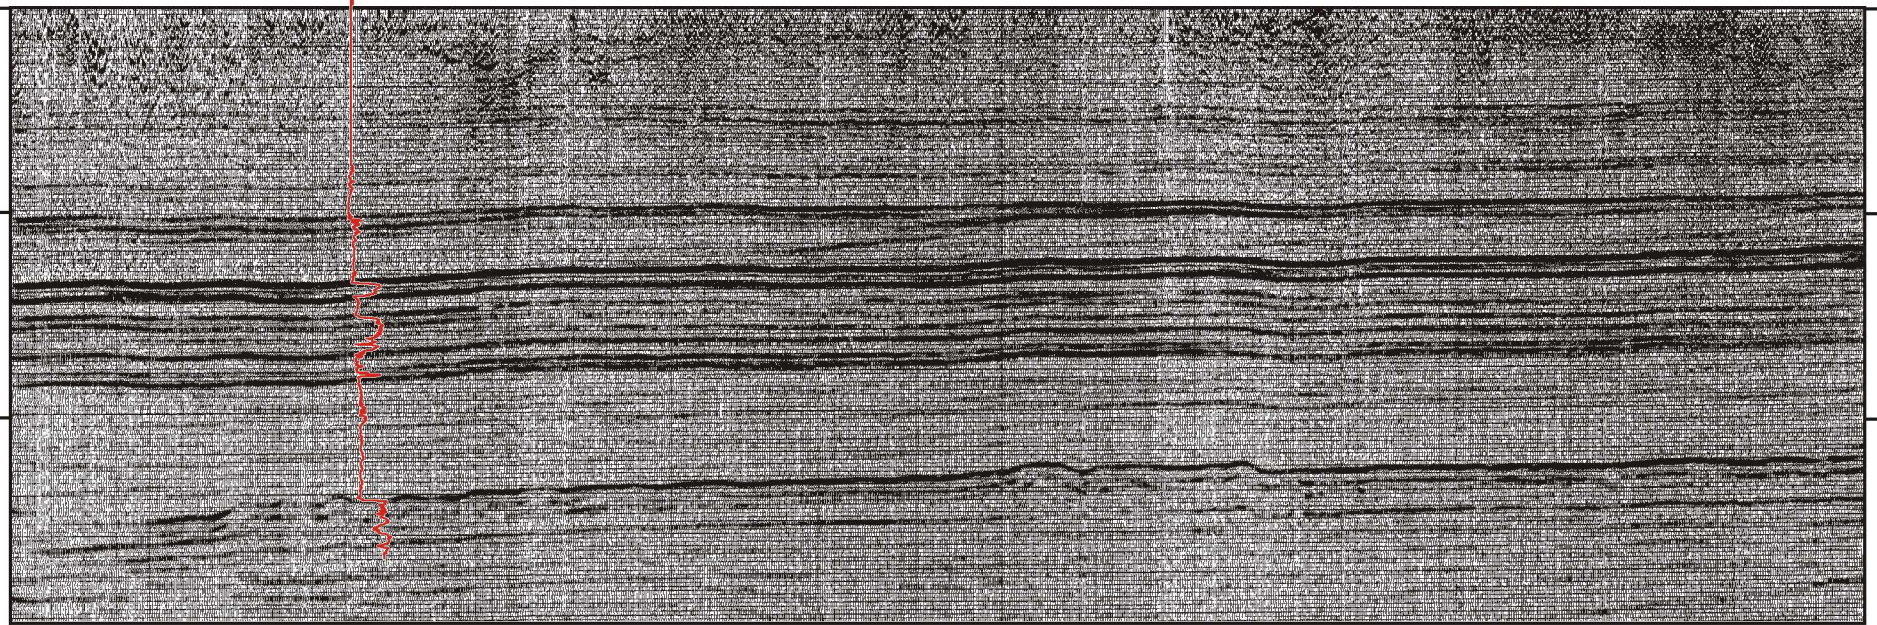

# Line 7

Union Pan Am Trainor K-70  
 KB = 687.3 m  
 Velocity Log

SW

NE

Datum = 700 m asl

Reflection time (seconds)

Slave Point  
 platform mound complex

Reflection time (seconds)

sub-Cretaceous unconformity  
 Kotcho Formation  
 Tetcho Formation  
 Jean Marie marker  
 Middle Devonian carbonate  
 sub-Phanerozoic unconformity

RA mkr 3  
 RA mkr 1  
 Banff  
 Exshaw  
 Kotcho  
 Tetcho  
 Trout River  
 Kakisa  
 Redknife  
 Jean Marie Mbr.  
 Ft. Simpson  
 Muskwa  
 Slave Point  
 Watt Mtn  
 Sulphur Point  
 Pine Point  
 Klua tongue  
 lower Keg River  
 Chinchaga anhydrite  
 Ernestina Lake

pre-Cambrian