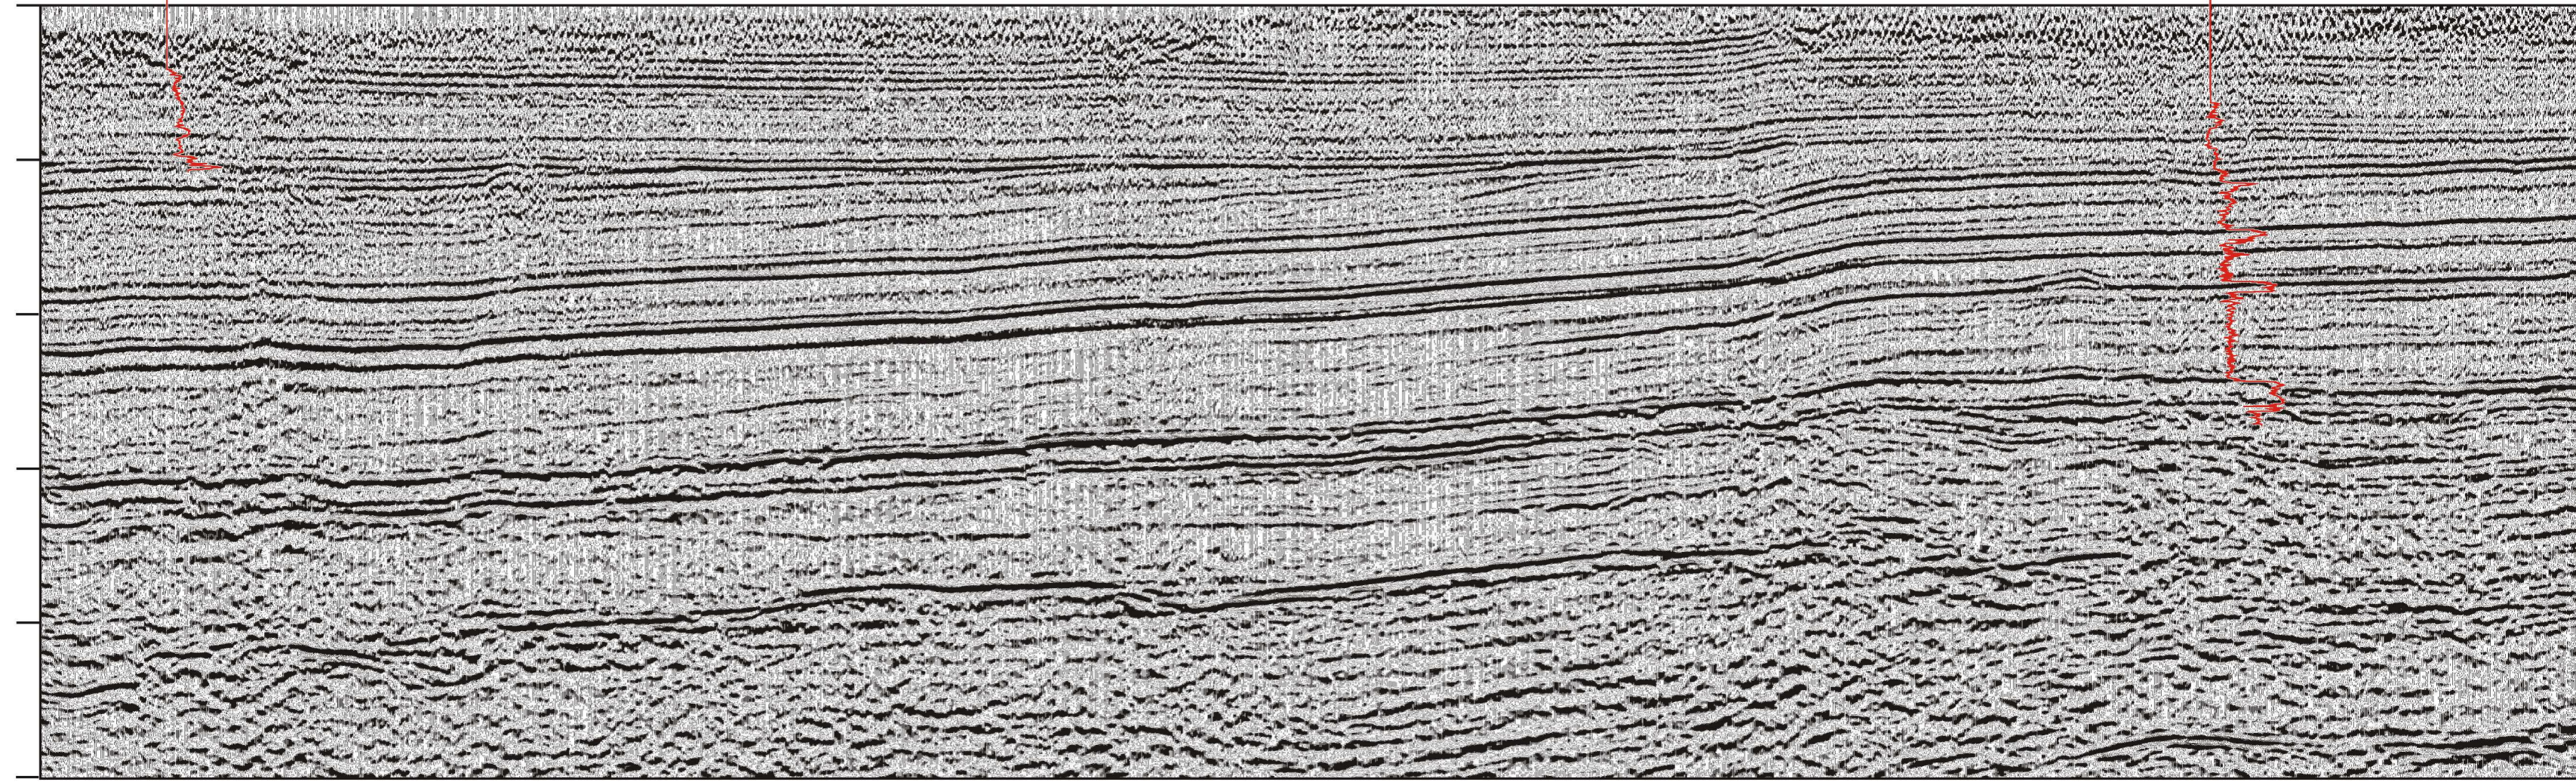

Line 2

IOE et al. Arrowhead L-49
KB = 525.2 m
Velocity Log

Imperial Sun Arrowhead I-46
KB = 581 m
Velocity Log

Datum = 650 m asl

SW

Jean Marie shelf edge

Jean Marie mound