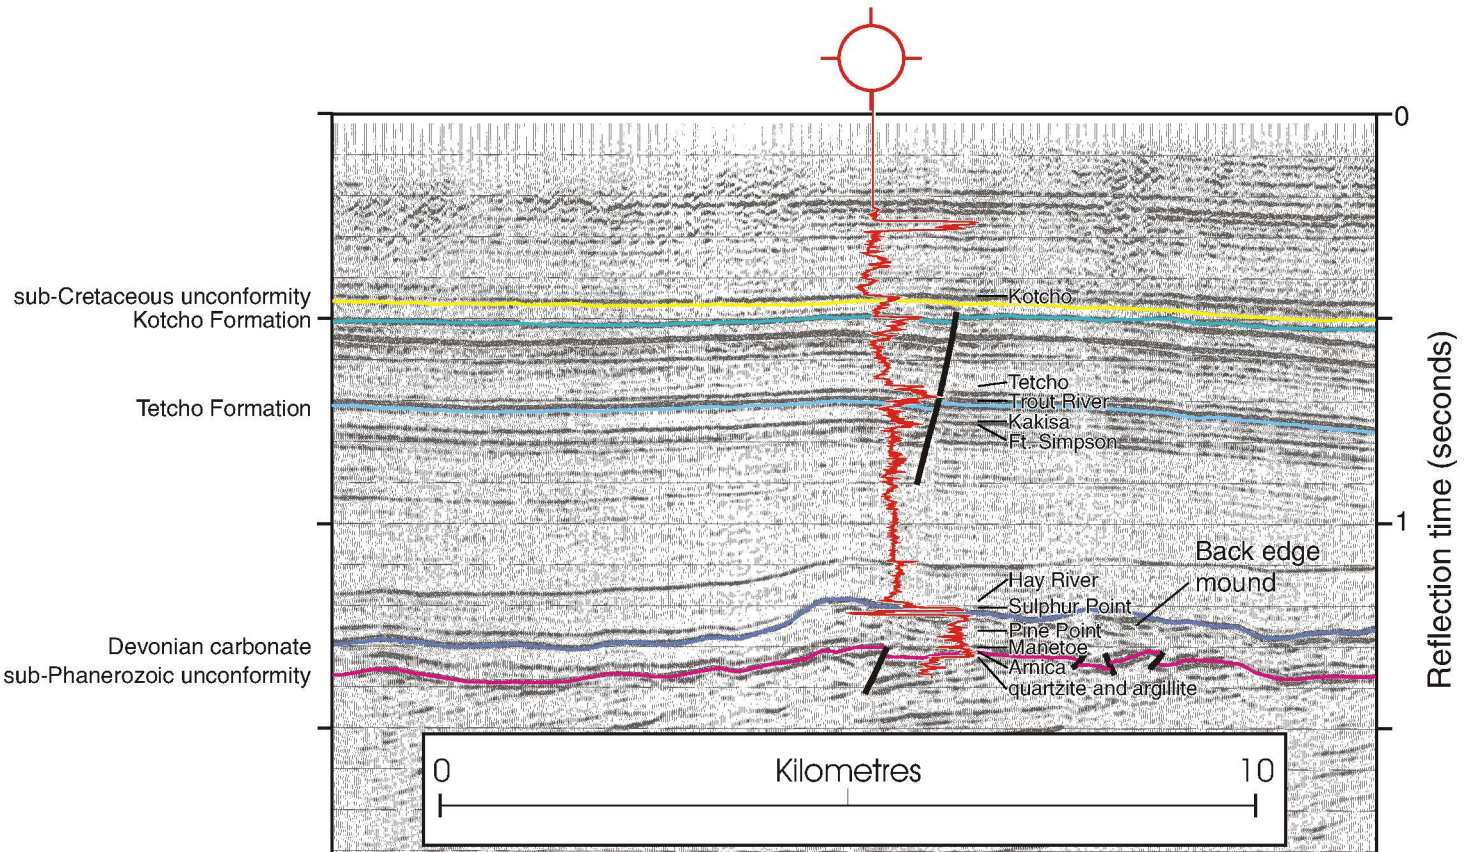

# Line 1

Sun Netla C-07  
KB = 615.8 m  
Velocity Log

1987 Shell Canada Line 2, migrated Vertical Exaggeration 2:1 at seismic velocity of 5000 m/s