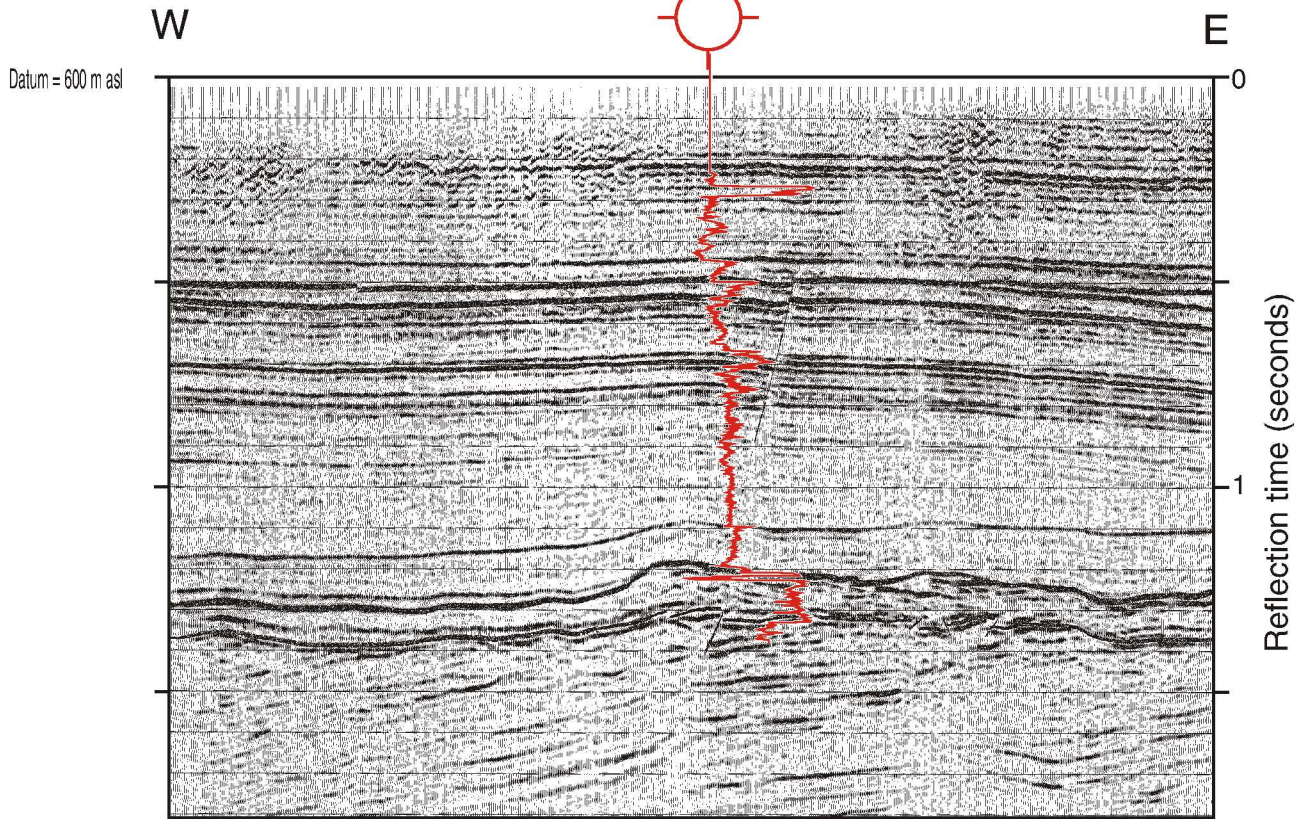

# Line 1

Sun Netla C-07  
KB = 615.8 m  
Velocity Log

1987 Shell Canada Line 2, migrated Vertical Exaggeration 2:1 at seismic velocity of 5000 m/s