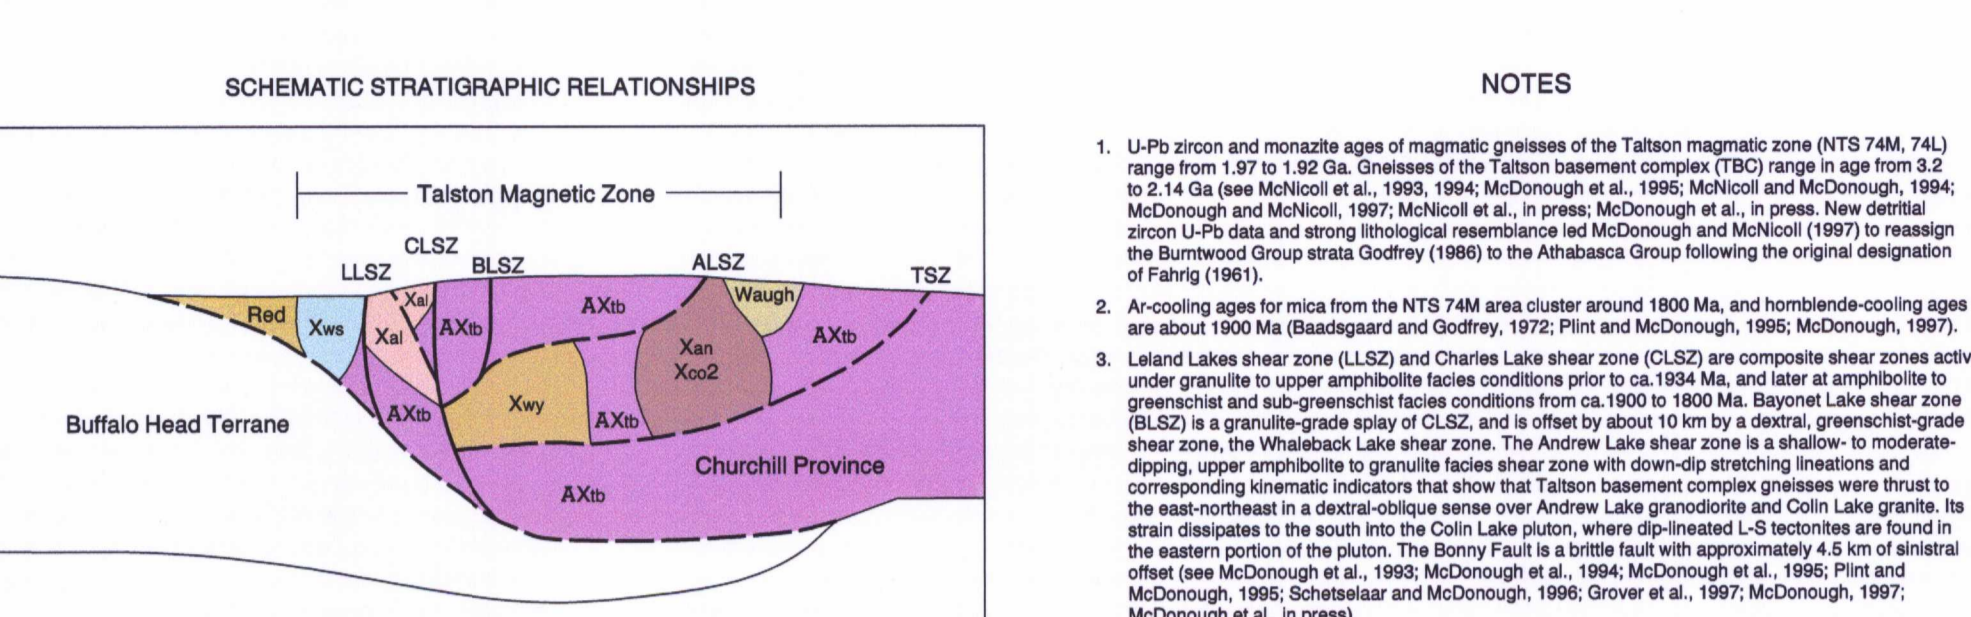

LEGEND: Coloured legend blocks indicate units that appear on this map. TALSON MAGMATIC ZONE: QUATERNARY (Qa, Qv), DEVONIAN (D), PALEOPROTEROZOIC (XAG, Xct, Xgrn, Xlg, Xco3, Xcq, Xws, Xcl, Xtc, Xpn, Xhm, Xal, Xan, Xco2, Xco1, Xwbs, Xwv, Xwg, Xws, Xns, Xbt, Xbs, AXth, AXb, AXx, AXy, AXz, AXaa, AXab, AXac, AXad, AXae, AXaf, AXag, AXah, AXai, AXaj, AXak, AXal, AXam, AXan, AXao, AXap, AXaq, AXar, AXas, AXat, AXau, AXav, AXaw, AXax, AXay, AXaz, AXba, AXbb, AXbc, AXbd, AXbe, AXbf, AXbg, AXbh, AXbi, AXbj, AXbk, AXbl, AXbm, AXbn, AXbo, AXbp, AXbq, AXbr, AXbs, AXbt, AXbu, AXbv, AXbw, AXbx, AXby, AXbz, AXca, AXcb, AXcc, AXcd, AXce, AXcf, AXcg, AXch, AXci, AXcj, AXck, AXcl, AXcm, AXcn, AXco, AXcp, AXcq, AXcr, AXcs, AXct, AXcu, AXcv, AXcw, AXcx, AXcy, AXcz, AXda, AXdb, AXdc, AXdd, AXde, AXdf, AXdg, AXdh, AXdi, AXdj, AXdk, AXdl, AXdm, AXdn, AXdo, AXdp, AXdq, AXdr, AXds, AXdt, AXdu, AXdv, AXdw, AXdx, AXdy, AXdz, AXea, AXeb, AXec, AXed, AXee, AXef, AXeg, AXeh, AXei, AXej, AXek, AXel, AXem, AXen, AXeo, AXep, AXeq, AXer, AXes, AXet, AXeu, AXev, AXew, AXex, AXey, AXez, AXfa, AXfb, AXfc, AXfd, AXfe, AXff, AXfg, AXfh, AXfi, AXfj, AXfk, AXfl, AXfm, AXfn, AXfo, AXfp, AXfq, AXfr, AXfs, AXft, AXfu, AXfv, AXfw, AXfx, AXfy, AXfz, AXga, AXgb, AXgc, AXgd, AXge, AXgf, AXgg, AXgh, AXgi, AXgj, AXgk, AXgl, AXgm, AXgn, AXgo, AXgp, AXgq, AXgr, AXgs, AXgt, AXgu, AXgv, AXgw, AXgx, AXgy, AXgz, AXha, AXhb, AXhc, AXhd, AXhe, AXhf, AXhg, AXhh, AXhi, AXhj, AXhk, AXhl, AXhm, AXhn, AXho, AXhp, AXhq, AXhr, AXhs, AXht, AXhu, AXhv, AXhw, AXhx, AXhy, AXhz, AXia, AXib, AXic, AXid, AXie, AXif, AXig, AXih, AXii, AXij, AXik, AXil, AXim, AXin, AXio, AXip, AXiq, AXir, AXis, AXit, AXiu, AXiv, AXiw, AXix, AXiy, AXiz, AXja, AXjb, AXjc, AXjd, AXje, AXjf, AXjg, AXjh, AXji, AXjj, AXjk, AXjl, AXjm, AXjn, AXjo, AXjp, AXjq, AXjr, AXjs, AXjt, AXju, AXjv, AXjw, AXjx, AXjy, AXjz, AXka, AXkb, AXkc, AXkd, AXke, AXkf, AXkg, AXkh, AXki, AXkj, AXkl, AXkm, AXkn, AXko, AXkp, AXkq, AXkr, AXks, AXkt, AXku, AXkv, AXkw, AXkx, AXky, AXkz, AXla, AXlb, AXlc, AXld, AXle, AXlf, AXlg, AXlh, AXli, AXlj, AXlk, AXll, AXlm, AXln, AXlo, AXlp, AXlq, AXlr, AXls, AXlt, AXlu, AXlv, AXlw, AXlx, AXly, AXlz, AXma, AXmb, AXmc, AXmd, AXme, AXmf, AXmg, AXmh, AXmi, AXmj, AXmk, AXml, AXmn, AXmo, AXmp, AXmq, AXmr, AXms, AXmt, AXmu, AXmv, AXmw, AXmx, AXmy, AXmz, AXna, AXnb, AXnc, AXnd, AXne, AXnf, AXng, AXnh, AXni, AXnj, AXnk, AXnl, AXnm, AXnn, AXno, AXnp, AXnq, AXnr, AXns, AXnt, AXnu, AXnv, AXnw, AXnx, AXny, AXnz, AXoa, AXob, AXoc, AXod, AXoe, AXof, AXog, AXoh, AXoi, AXoj, AXok, AXol, AXom, AXon, AXoo, AXop, AXoq, AXor, AXos, AXot, AXou, AXov, AXow, AXox, AXoy, AXoz, AXpa, AXpb, AXpc, AXpd, AXpe, AXpf, AXpg, AXph, AXpi, AXpj, AXpk, AXpl, AXpm, AXpn, AXpo, AXpp, AXpq, AXpr, AXps, AXpt, AXpu, AXpv, AXpw, AXpx, AXpy, AXpz, AXqa, AXqb, AXqc, AXqd, AXqe, AXqf, AXqg, AXqh, AXqi, AXqj, AXqk, AXql, AXqm, AXqn, AXqo, AXqp, AXqq, AXqr, AXqs, AXqt, AXqu, AXqv, AXqw, AXqx, AXqy, AXqz, AXra, AXrb, AXrc, AXrd, AXre, AXrf, AXrg, AXrh, AXri, AXrj, AXrk, AXrl, AXrm, AXrn, AXro, AXrp, AXrq, AXrr, AXrs, AXrt, AXru, AXrv, AXrw, AXrx, AXry, AXrz, AXsa, AXsb, AXsc, AXsd, AXse, AXsf, AXsg, AXsh, AXsi, AXsj, AXsk, AXsl, AXsm, AXsn, AXso, AXsp, AXsq, AXsr, AXss, AXst, AXsu, AXsv, AXsw, AXsx, AXsy, AXsz, AXta, AXtb, AXtc, AXtd, AXte, AXtf, AXtg, AXth, AXti, AXtj, AXtk, AXtl, AXtm, AXtn, AXto, AXtp, AXtq, AXtr, AXts, AXtt, AXtu, AXtv, AXtw, AXtx, AXty, AXtz, AXua, AXub, AXuc, AXud, AXue, AXuf, AXug, AXuh, AXui, AXuj, AXuk, AXul, AXum, AXun, AXuo, AXup, AXuq, AXur, AXus, AXut, AXuu, AXuv, AXuw, AXux, AXuy, AXuz, AXva, AXvb, AXvc, AXvd, AXve, AXvf, AXvg, AXvh, AXvi, AXvj, AXvk, AXvl, AXvm, AXvn, AXvo, AXvp, AXvq, AXvr, AXvs, AXvt, AXvu, AXvv, AXvw, AXvx, AXvy, AXvz, AXwa, AXwb, AXwc, AXwd, AXwe, AXwf, AXwg, AXwh, AXwi, AXwj, AXwk, AXwl, AXwm, AXwn, AXwo, AXwp, AXwq, AXwr, AXws, AXwt, AXwu, AXwv, AXww, AXwx, AXwy, AXwz, AXxa, AXxb, AXxc, AXxd, AXxe, AXxf, AXxg, AXxh, AXxi, AXxj, AXxk, AXxl, AXxm, AXxn, AXxo, AXxp, AXxq, AXxr, AXxs, AXxt, AXxu, AXxv, AXxw, AXxx, AXxy, AXxz, AXya, AXyb, AXyc, AXyd, AXye, AXyf, AXyg, AXyh, AXyi, AXyj, AXyk, AXyl, AXym, AXyn, AXyo, AXyp, AXyq, AXyr, AXys, AXyt, AXyu, AXyv, AXyw, AXyx, AXyy, AXyz, AXza, AXzb, AXzc, AXzd, AXze, AXzf, AXzg, AXzh, AXzi, AXzj, AXzk, AXzl, AXzm, AXzn, AXzo, AXzp, AXzq, AXzr, AXzs, AXzt, AXzu, AXzv, AXzw, AXzx, AXzy, AXzz.