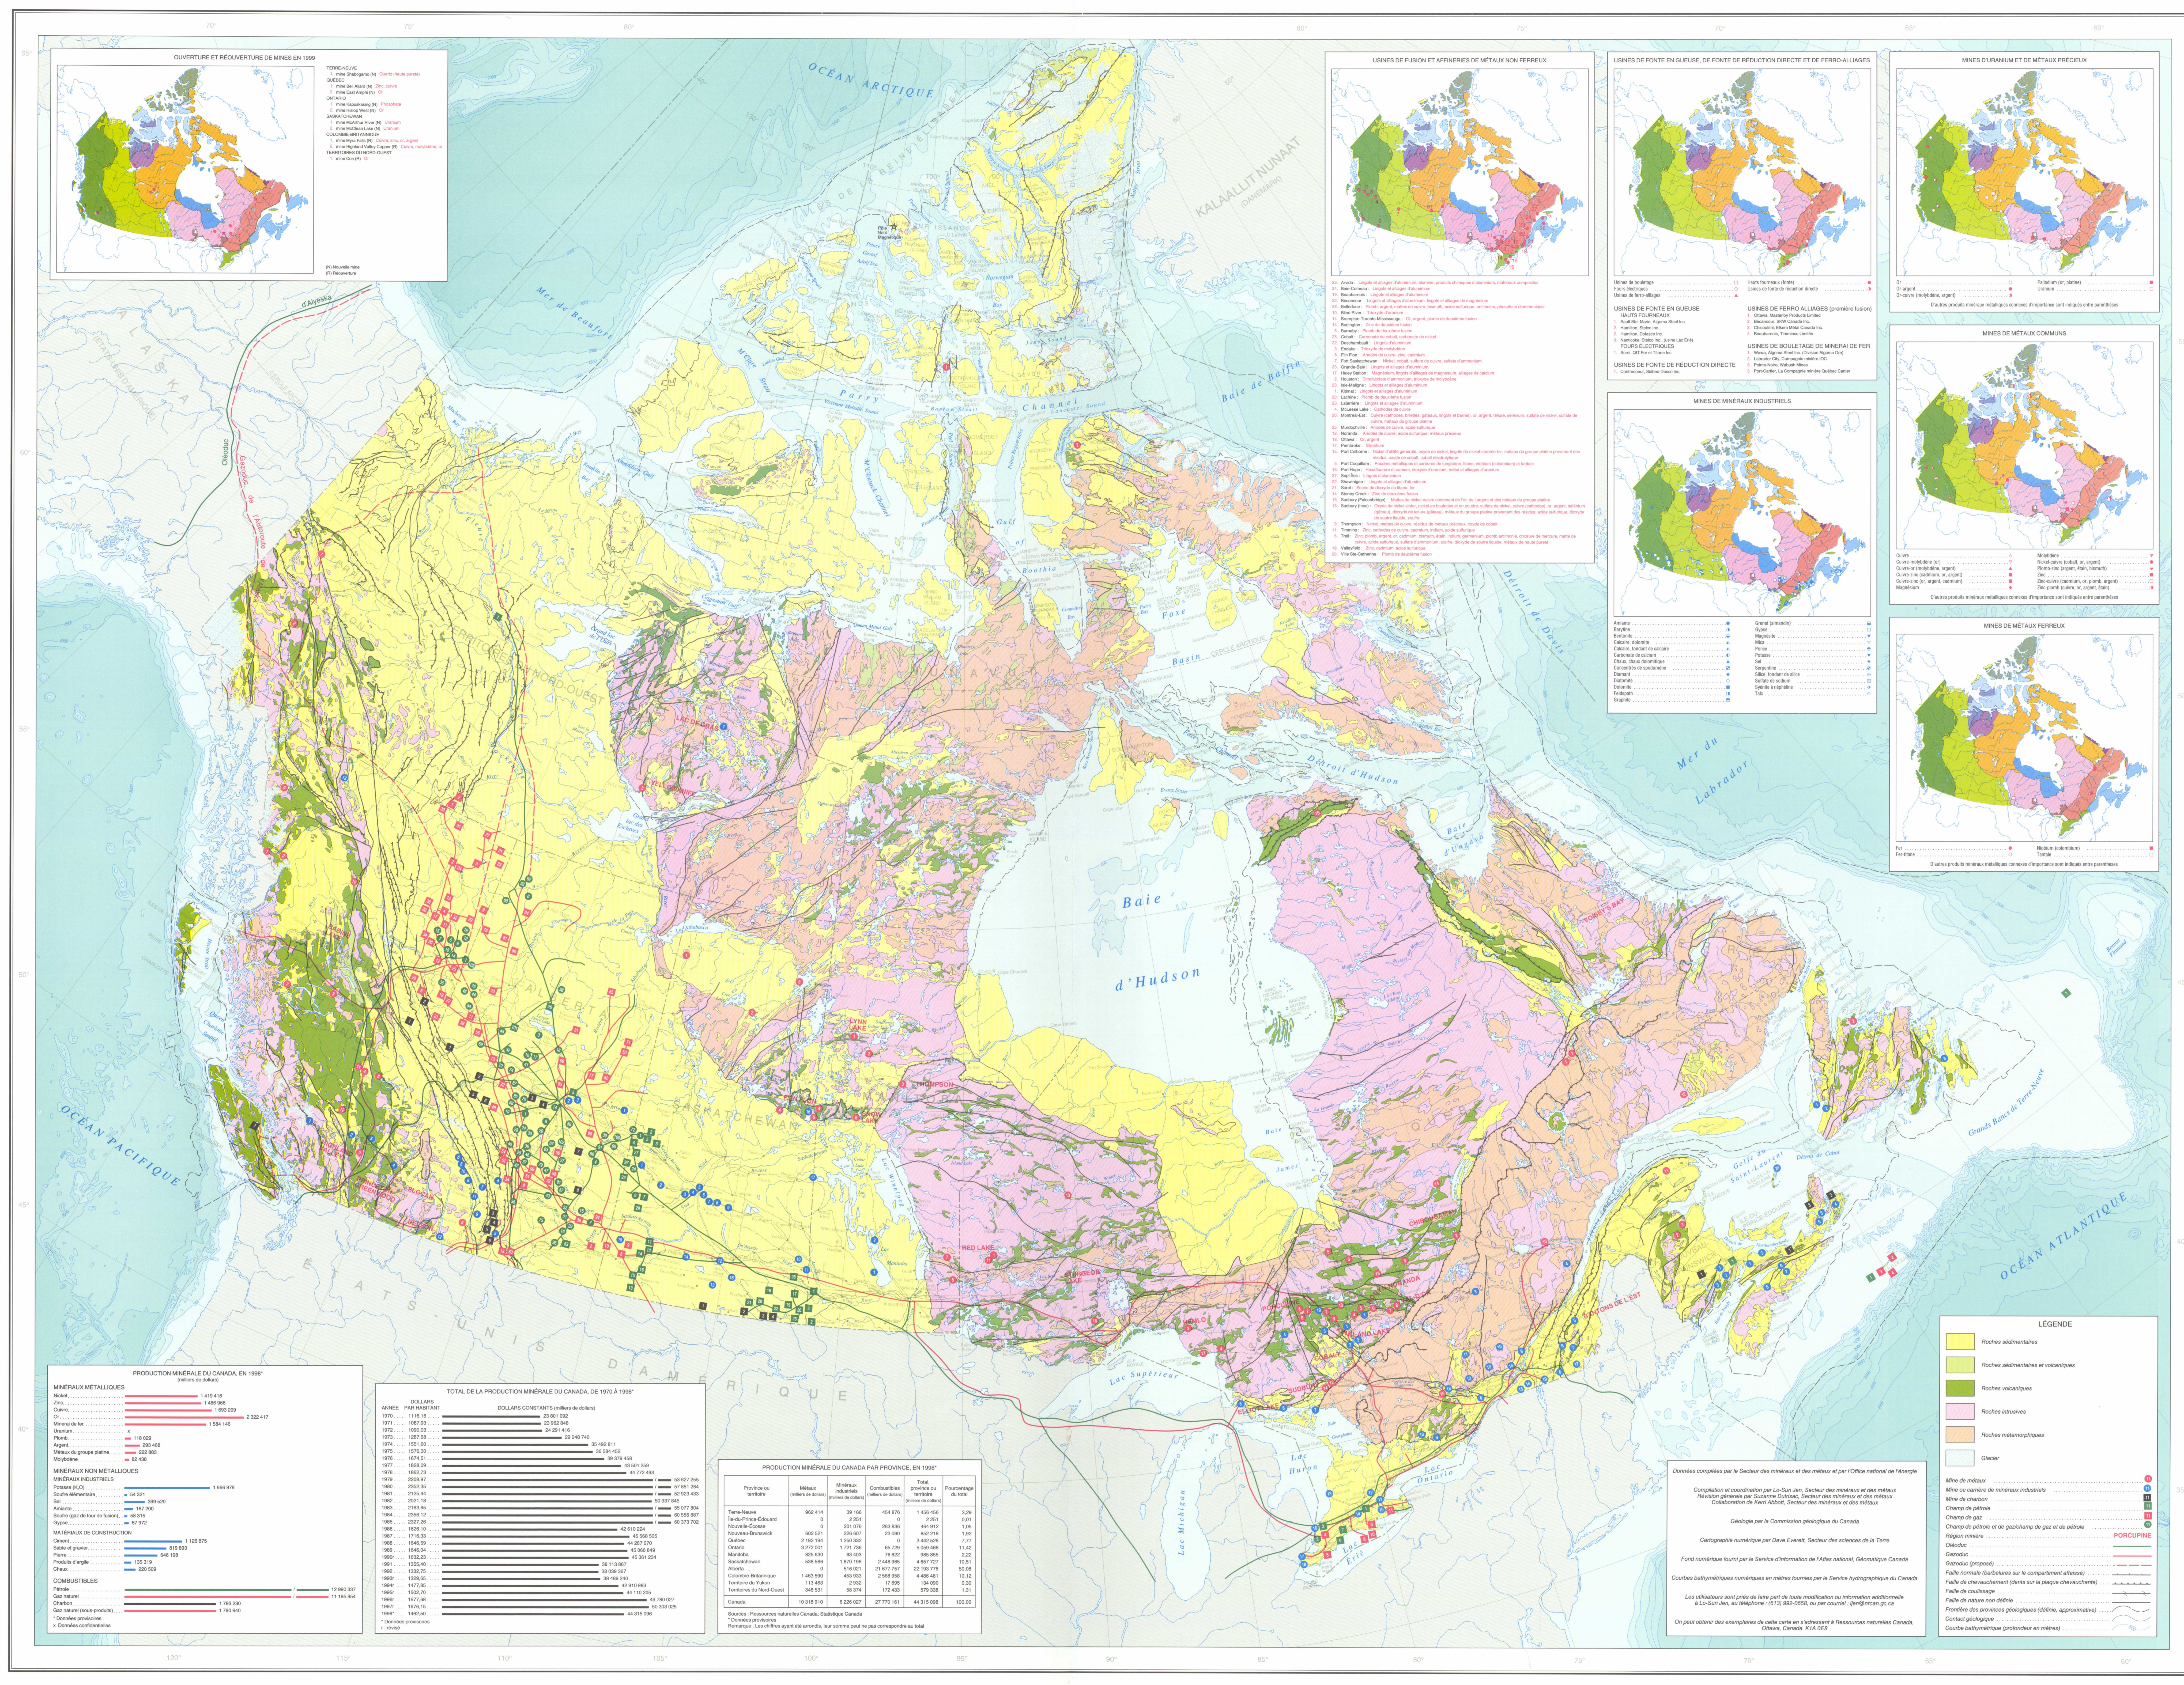

Table listing principal oil and gas fields across various Canadian provinces including Alberta, Saskatchewan, and Ontario.

Table listing principal oil and gas fields in Alberta, Saskatchewan, and Ontario.

MAR LIBRARY | CARTOtheQUE

RESSOURCES NATURELLES / Natural Resources Canada

SECTEUR DES MINÉRAUX ET DES MÉTAUX ET OFFICE NATIONAL DE L'ÉNERGIE

Carte 800A de la Commission géologique du Canada, quarante-neuvième édition, 1998

PRINCIPALES RÉGIONS MINIÈRES DU CANADA

Échelle 1:6 000 000 - Scale 1:6 000 000

Also available in English

ESIC CIST MAR 2000

Table: MINÉRAUX MÉTALLIQUES (Metallic Minerals) showing production in 1998.

Table: DOLLARS TOTAL DE LA PRODUCTION MINÉRALE DU CANADA, DE 1970 À 1997

Table: PRODUCTION MINÉRALE DU CANADA PAR PROVINCE, EN 1998

Additional text and notes at the bottom of the page, including a disclaimer and contact information.

Table listing principal mining regions across various Canadian provinces including Alberta, Saskatchewan, Ontario, and Quebec.

Table listing principal mining regions in Alberta, Saskatchewan, and Ontario.

MAR LIBRARY | CARTOtheQUE

RESSOURCES NATURELLES / Natural Resources Canada

SECTEUR DES MINÉRAUX ET DES MÉTAUX ET OFFICE NATIONAL DE L'ÉNERGIE

Carte 800A de la Commission géologique du Canada, quarante-neuvième édition, 1998

PRINCIPALES RÉGIONS MINIÈRES DU CANADA

Échelle 1:6 000 000 - Scale 1:6 000 000

Also available in English

ESIC CIST MAR 2000

Vertical text on the right edge: NOT TO BE TAKEN FROM LIBRARY. NE PAS SORTIR DE LA BIBLIOTHÈQUE. 800A(F) - 499 ed