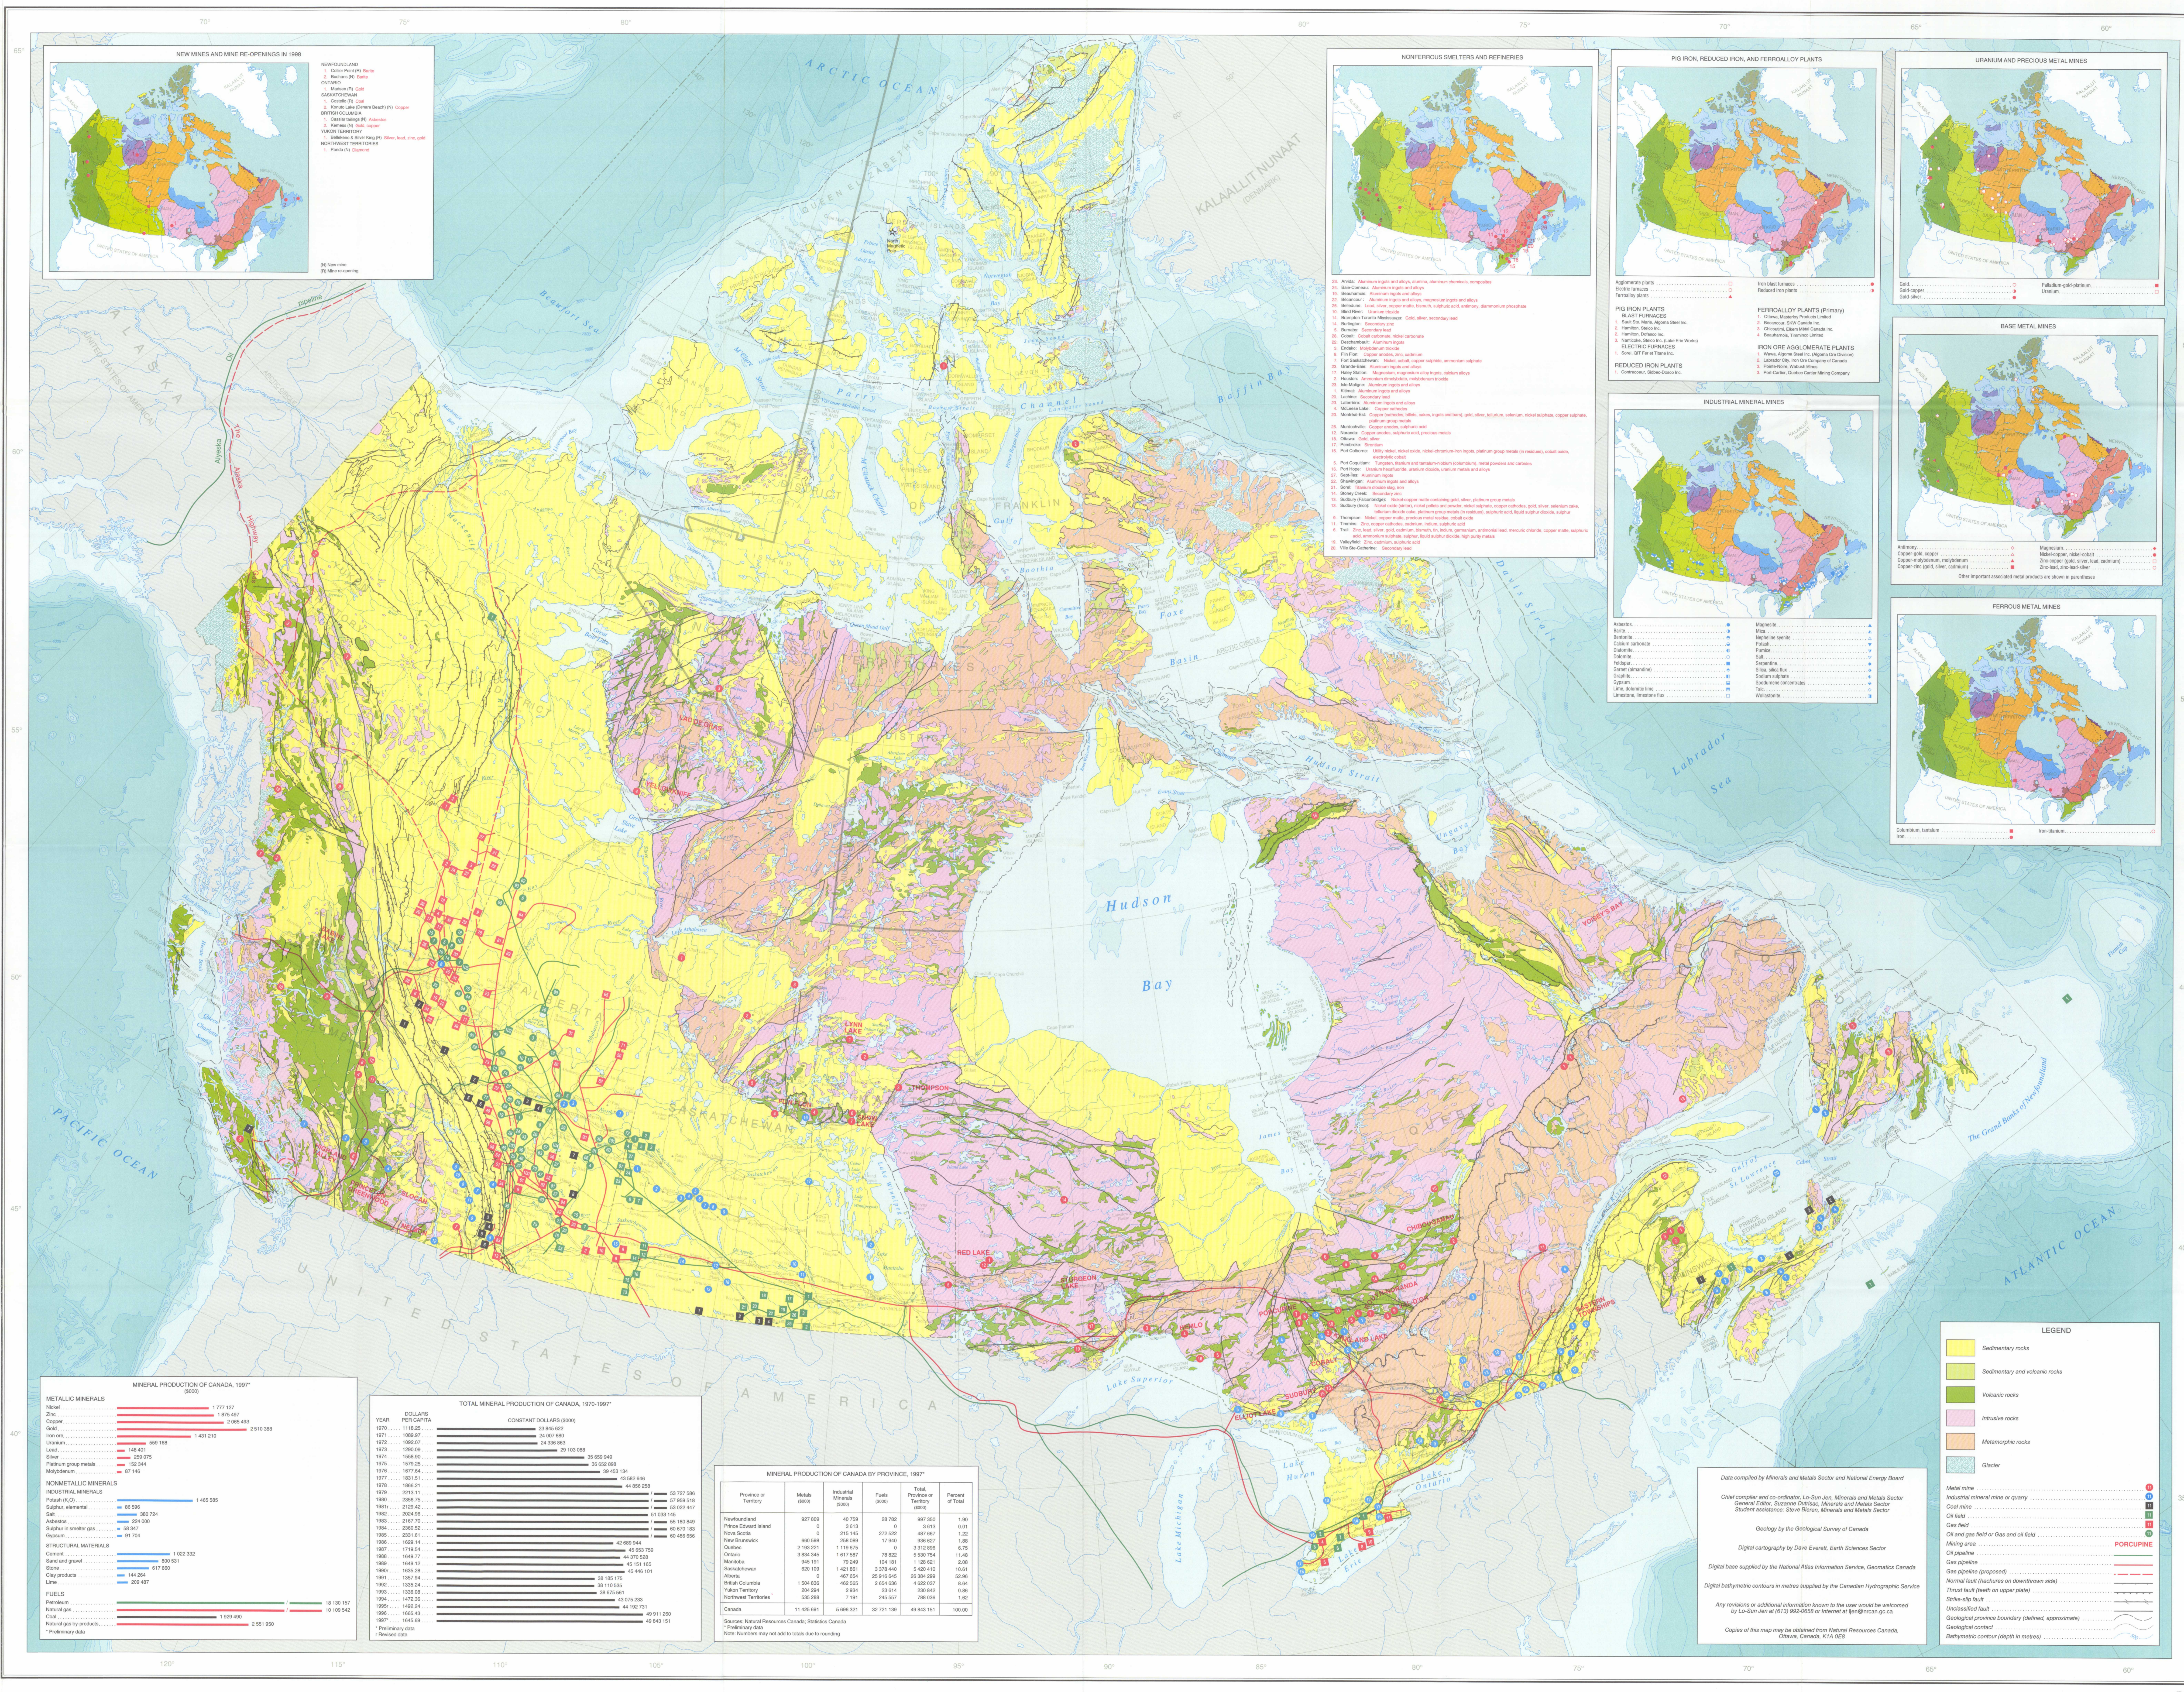

- ALBERTA (continued)
1. Fort McMurray
2. ...
BRITISH COLUMBIA
1. ...
NEWFOUNDLAND
1. ...

- ALBERTA
1. ...
SASKATCHEWAN
1. ...
MANITOWA
1. ...
ONTARIO
1. ...
NEW BRUNSWICK
1. ...
NOVA SCOTIA
1. ...
NEWFOUNDLAND
1. ...

Natural Resources Canada / Ressources naturelles Canada

MINERALS AND METALS SECTOR AND NATIONAL ENERGY BOARD

PRINCIPAL MINERAL AREAS OF CANADA

MINERAL PRODUCTION OF CANADA, 1997\* and TOTAL MINERAL PRODUCTION OF CANADA, 1990-1997\* tables with columns for mineral types, units, and values.

MINERAL PRODUCTION OF CANADA BY PROVINCE, 1997\* table with columns for Province or Territory, Metals, Industrial Minerals, Fuels, Total, and Percent of Total.

- NEWFOUNDLAND
1. ...
NOVA SCOTIA
1. ...
NEW BRUNSWICK
1. ...
QUEBEC
1. ...
ONTARIO
1. ...
SASKATCHEWAN
1. ...
BRITISH COLUMBIA
1. ...
NORTHWEST TERRITORIES
1. ...

ESIC CIST MAP LIBRARY / CARTO THEQUE
OCT 28 1999
Earth Sciences Centre des sciences de la Terre

90DA-48th edition (English)