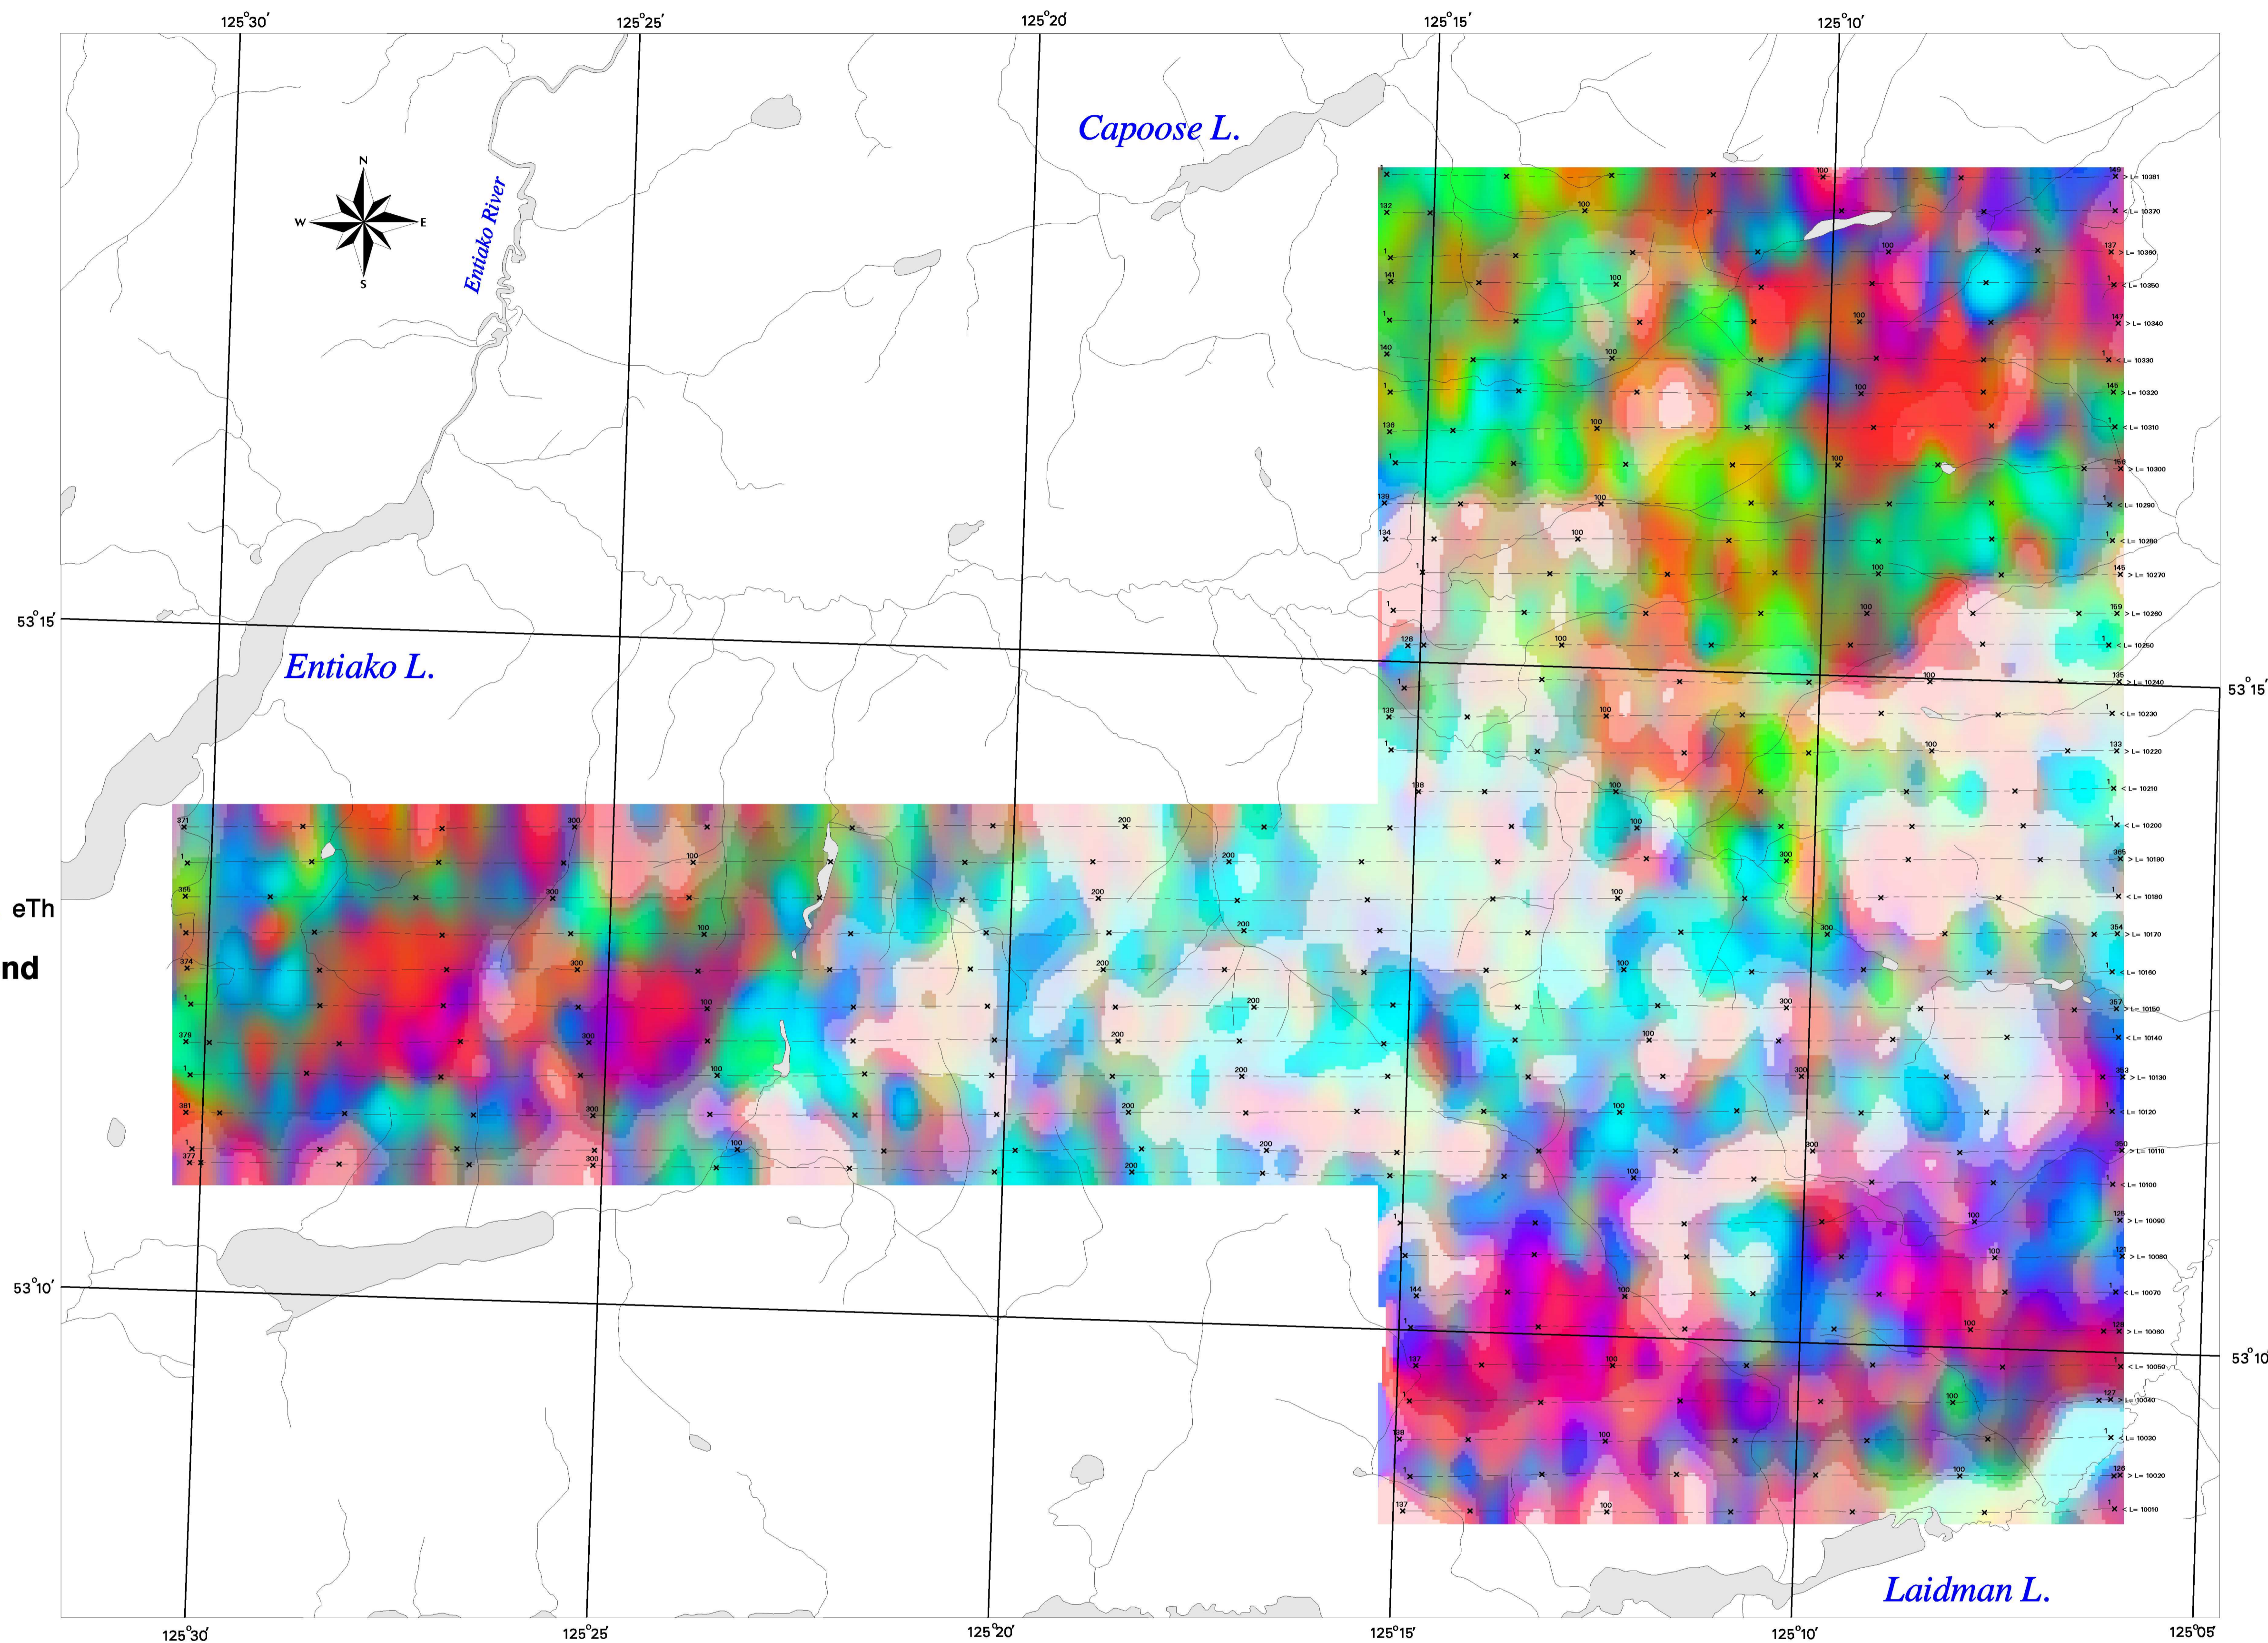

Natural Resources Canada

Ressources naturelles Canada

GEOLOGICAL SURVEY OF CANADA

COMMISSION GÉOLOGIQUE DU CANADA

Canada

Airborne Geophysical Survey

Wolf-Capoose Lake Area British Columbia

Ternary Map

Scale 1:50 000 - Échelle 1/50 000

UTM Zone 10

**NATMAP
CARTNAT**
Canada's National Geoscience Mapping Program
Le Programme national de cartographie géoscientifique du Canada

LOCATION MAP - LOCALISATION DE LA CARTE

**OPEN FILE
DOSSIER PUBLIC
3533h**
GEOLOGICAL SURVEY OF CANADA
COMMISSION GÉOLOGIQUE DU CANADA
OTTAWA
1997

NATIONAL TOPOGRAPHIC SYSTEM REFERENCE