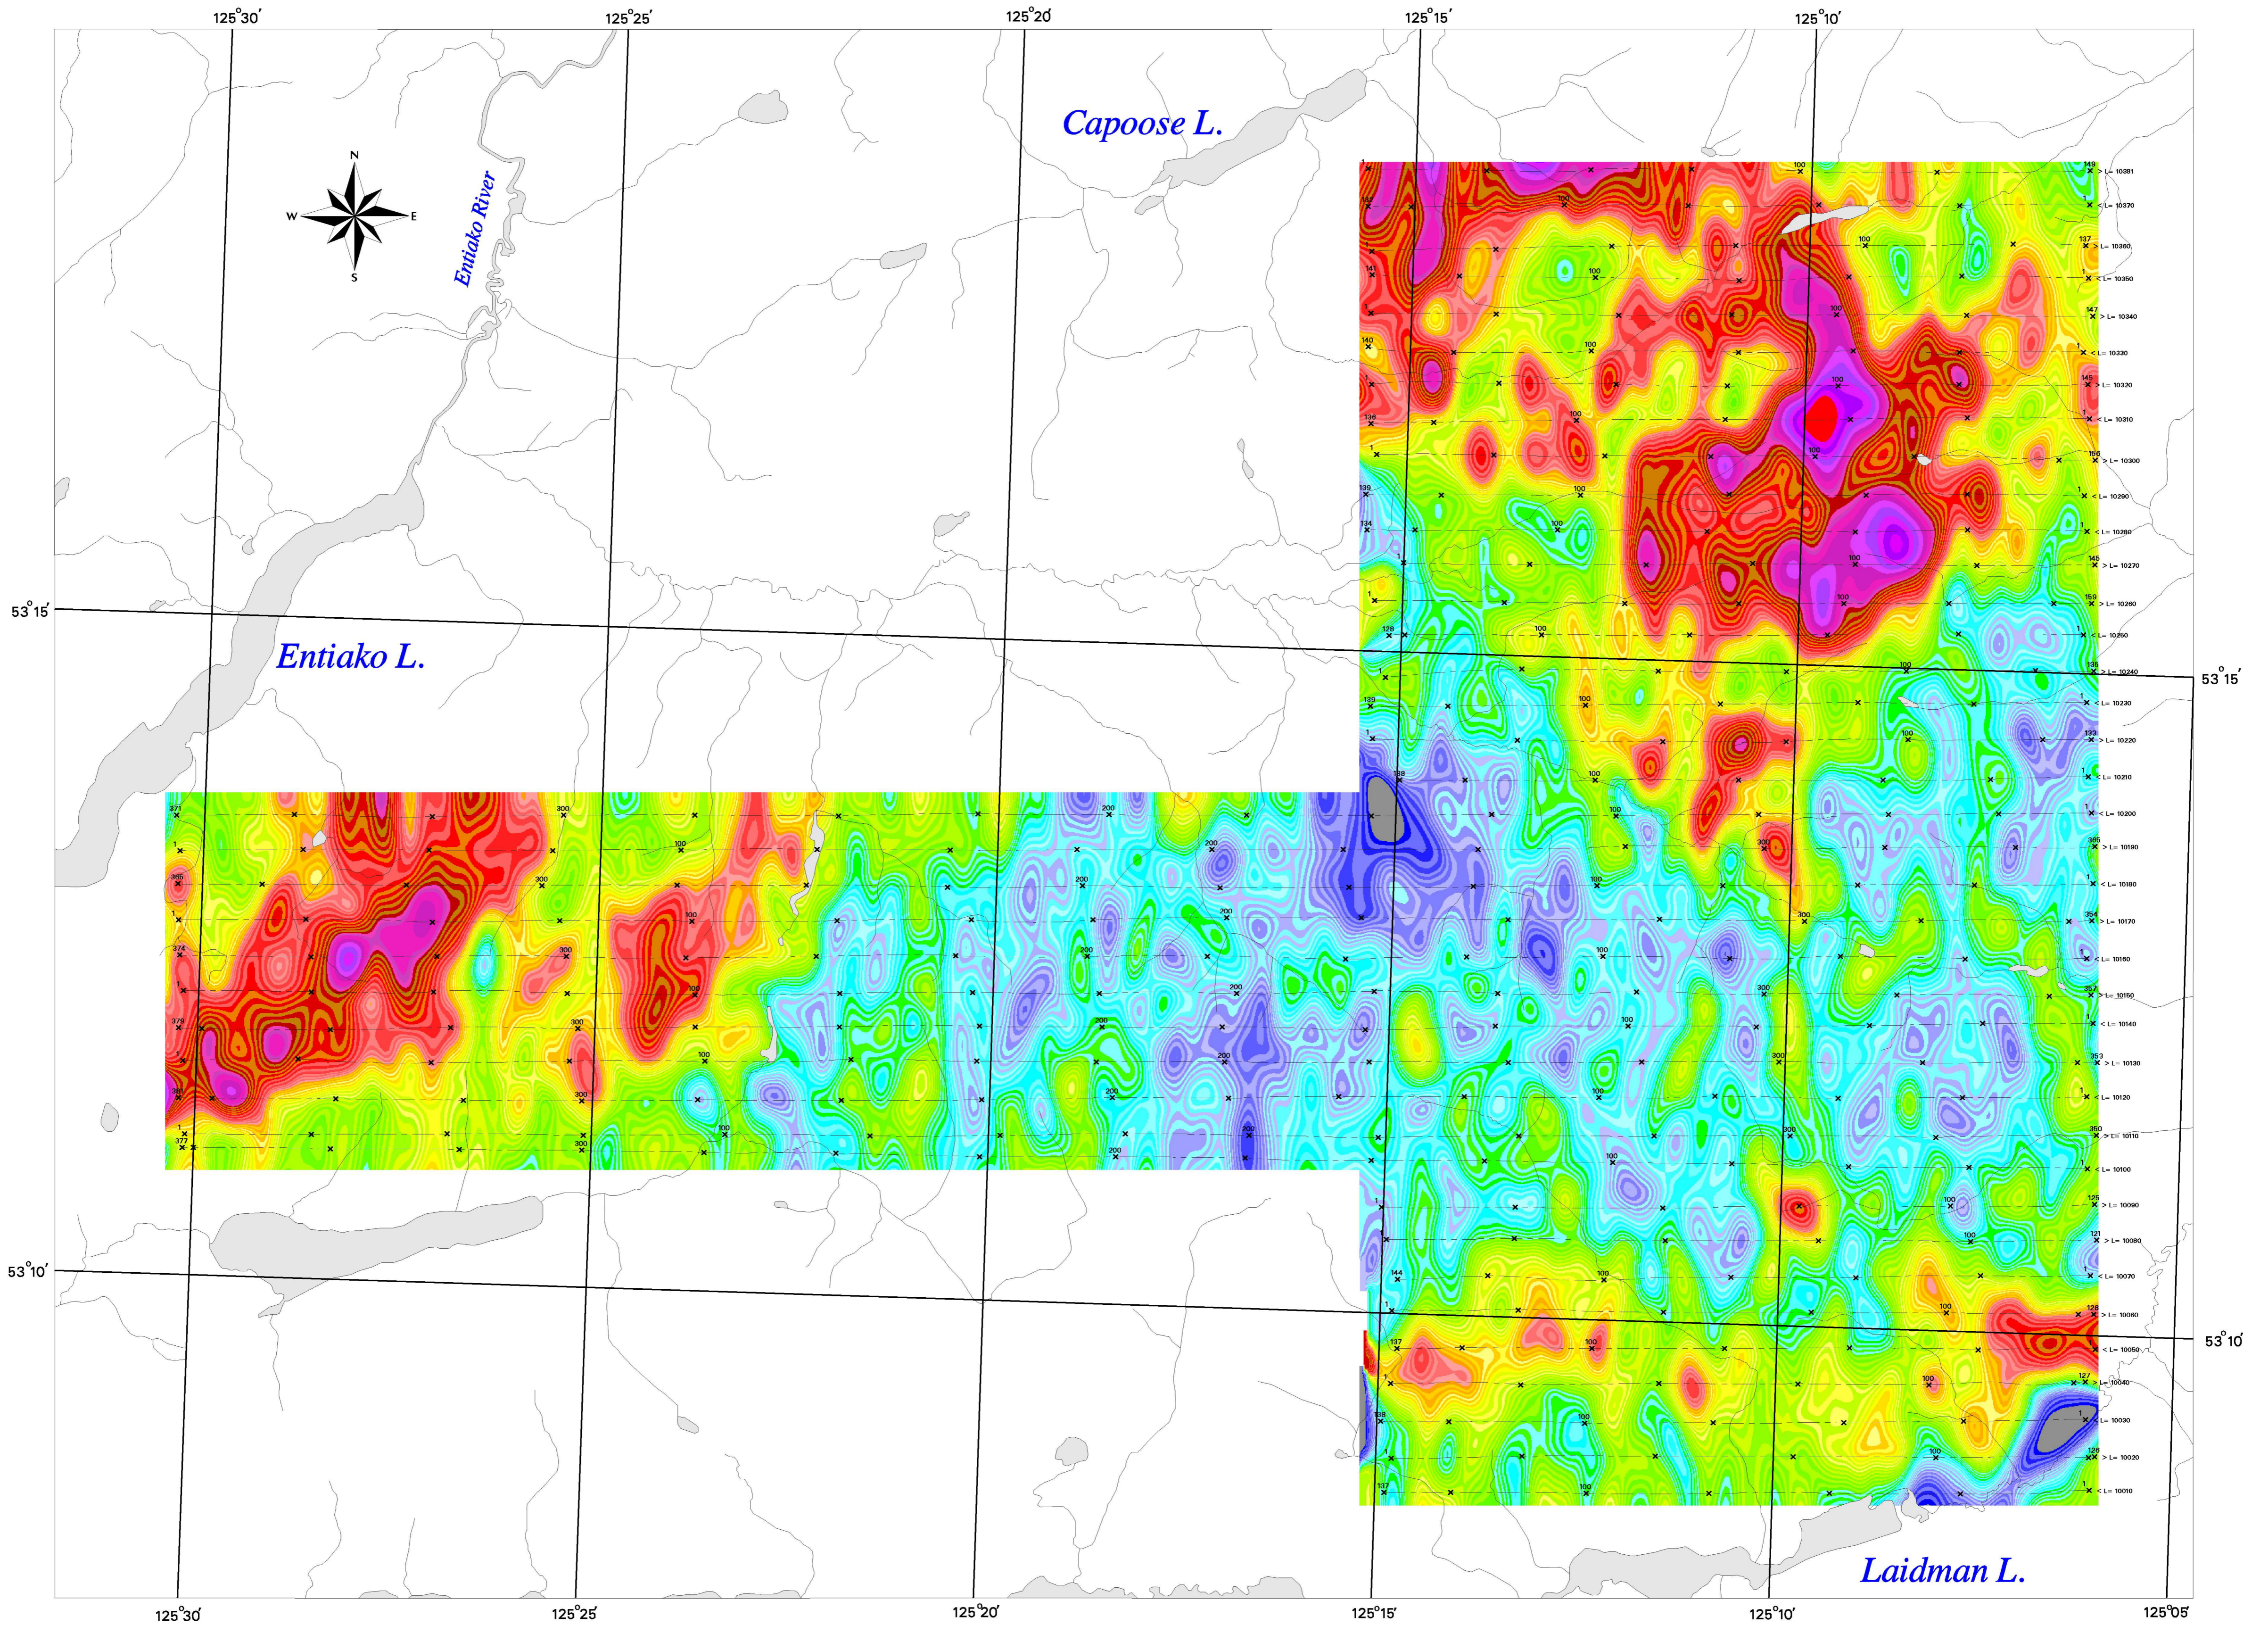

equivalent Thorium (ppm)

Airborne Geophysical Survey

Wolf-Capoose Lake Area British Columbia

Thorium Map (eTh)

Scale 1:50 000 - Échelle 1/50 000

UTM Zone 10

**NATMAP
CARTNAT**

LOCATION MAP - LOCALISATION DE LA CARTE

**OPEN FILE
DOSSIER PUBLIC
3533d**
GEOLOGICAL SURVEY OF CANADA
COMMISSION GÉOLOGIQUE DU CANADA
OTTAWA
1997