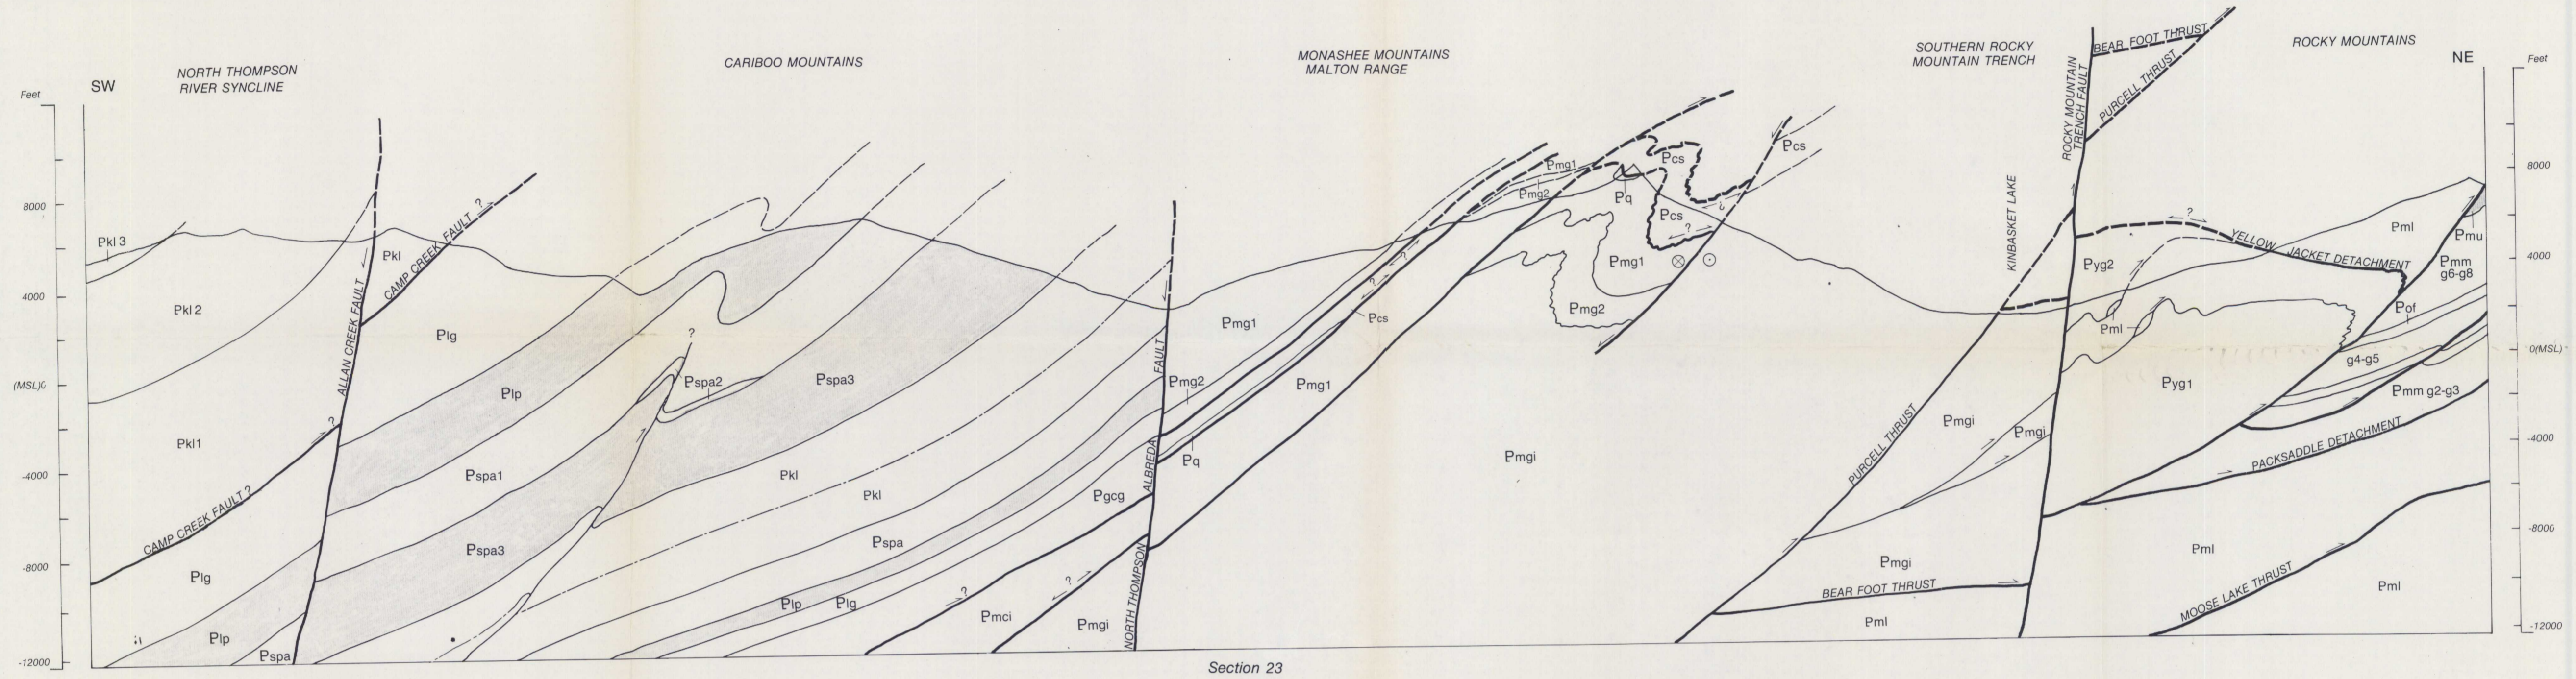

Energy, Mines and Resources Canada

Énergie, Mines et Ressources Canada

Geological Survey of Canada
Commission géologique du Canada

Diagrammatic structure sections 23 and 24 to accompany Preliminary Map, Canoe Mountain

Scale 1:50 000

All geological contacts (light lines) and faults (heavy lines) approximate or assumed

OPEN FILE
DOSSIER PUBLIC
CANOE MOUNTAIN
2511
GEOLOGICAL SURVEY
COMMISSION GÉOLOGIQUE
OTTAWA