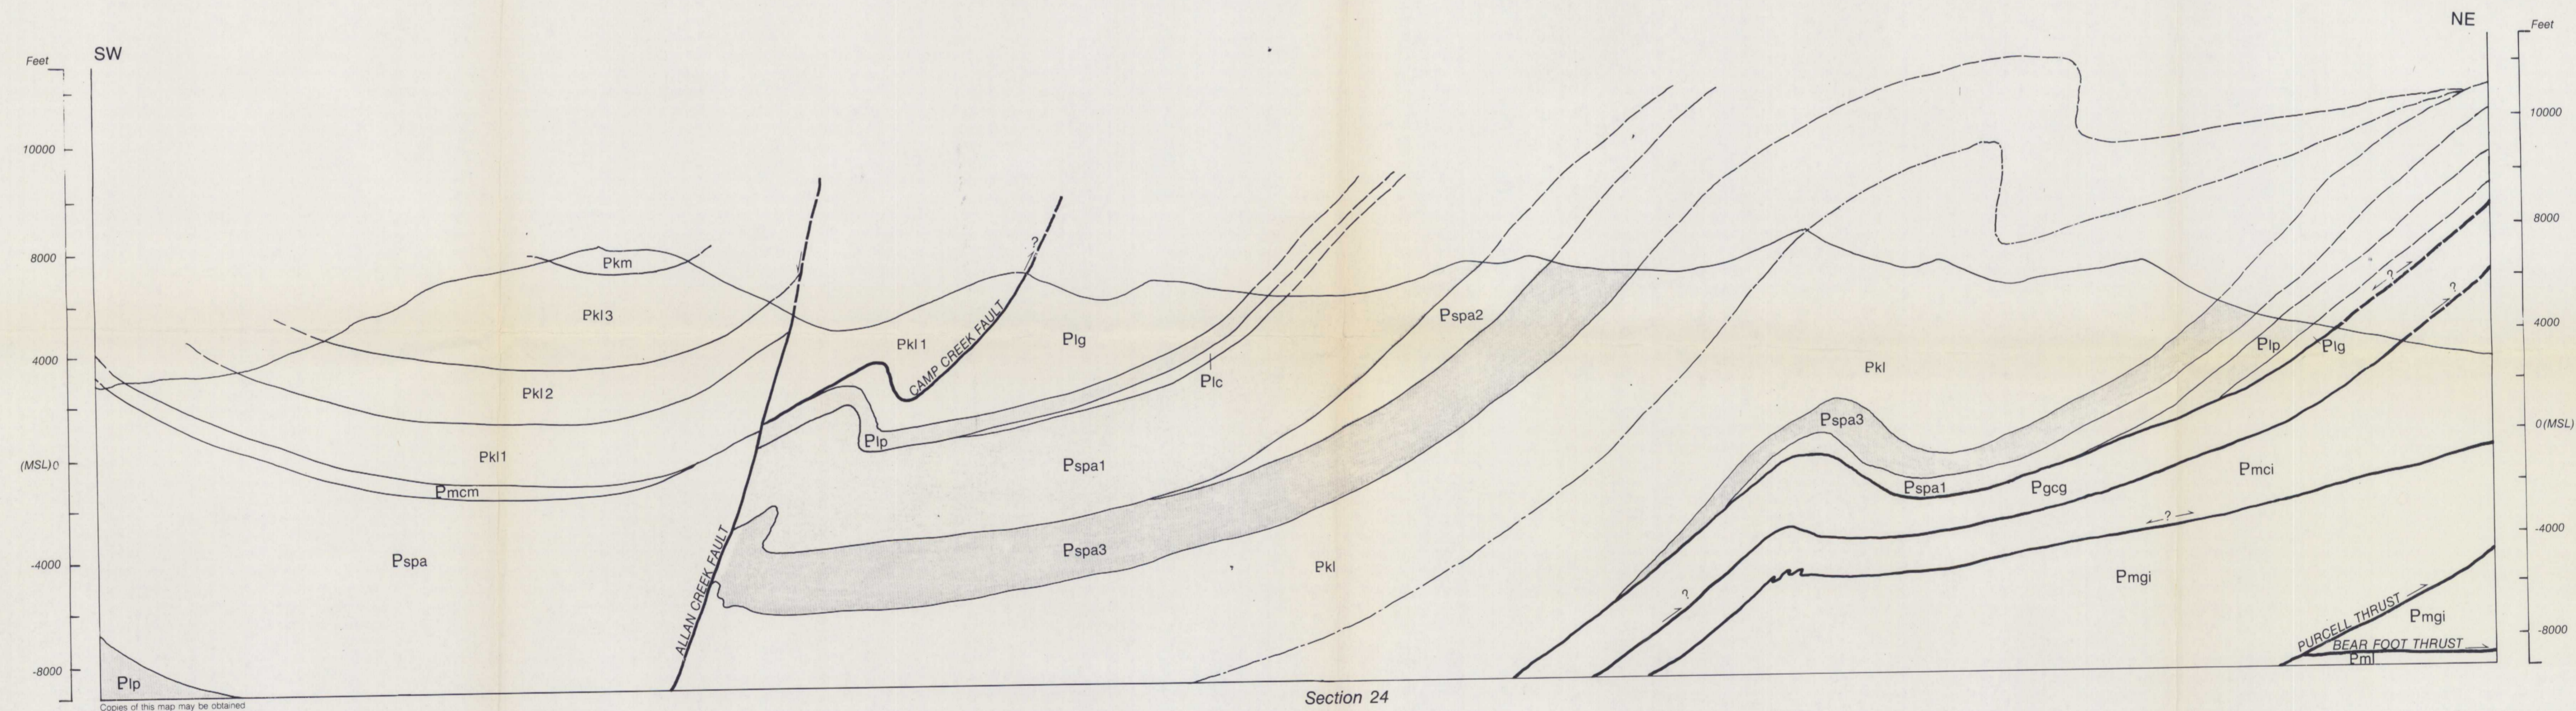

Energy, Mines and Resources Canada

Énergie, Mines et Ressources Canada

Geological Survey of Canada
Commission géologique du Canada

Diagrammatic structure sections 23 and 24 to accompany Preliminary Map, Canoe Mountain

Scale 1:50 000

All geological contacts (light lines) and faults (heavy lines) approximate or assumed

OPEN FILE
DOSSIER PUBLIC
CANOE MOUNTAIN
2511
GEOLOGICAL SURVEY
COMMISSION GÉOLOGIQUE
OTTAWA