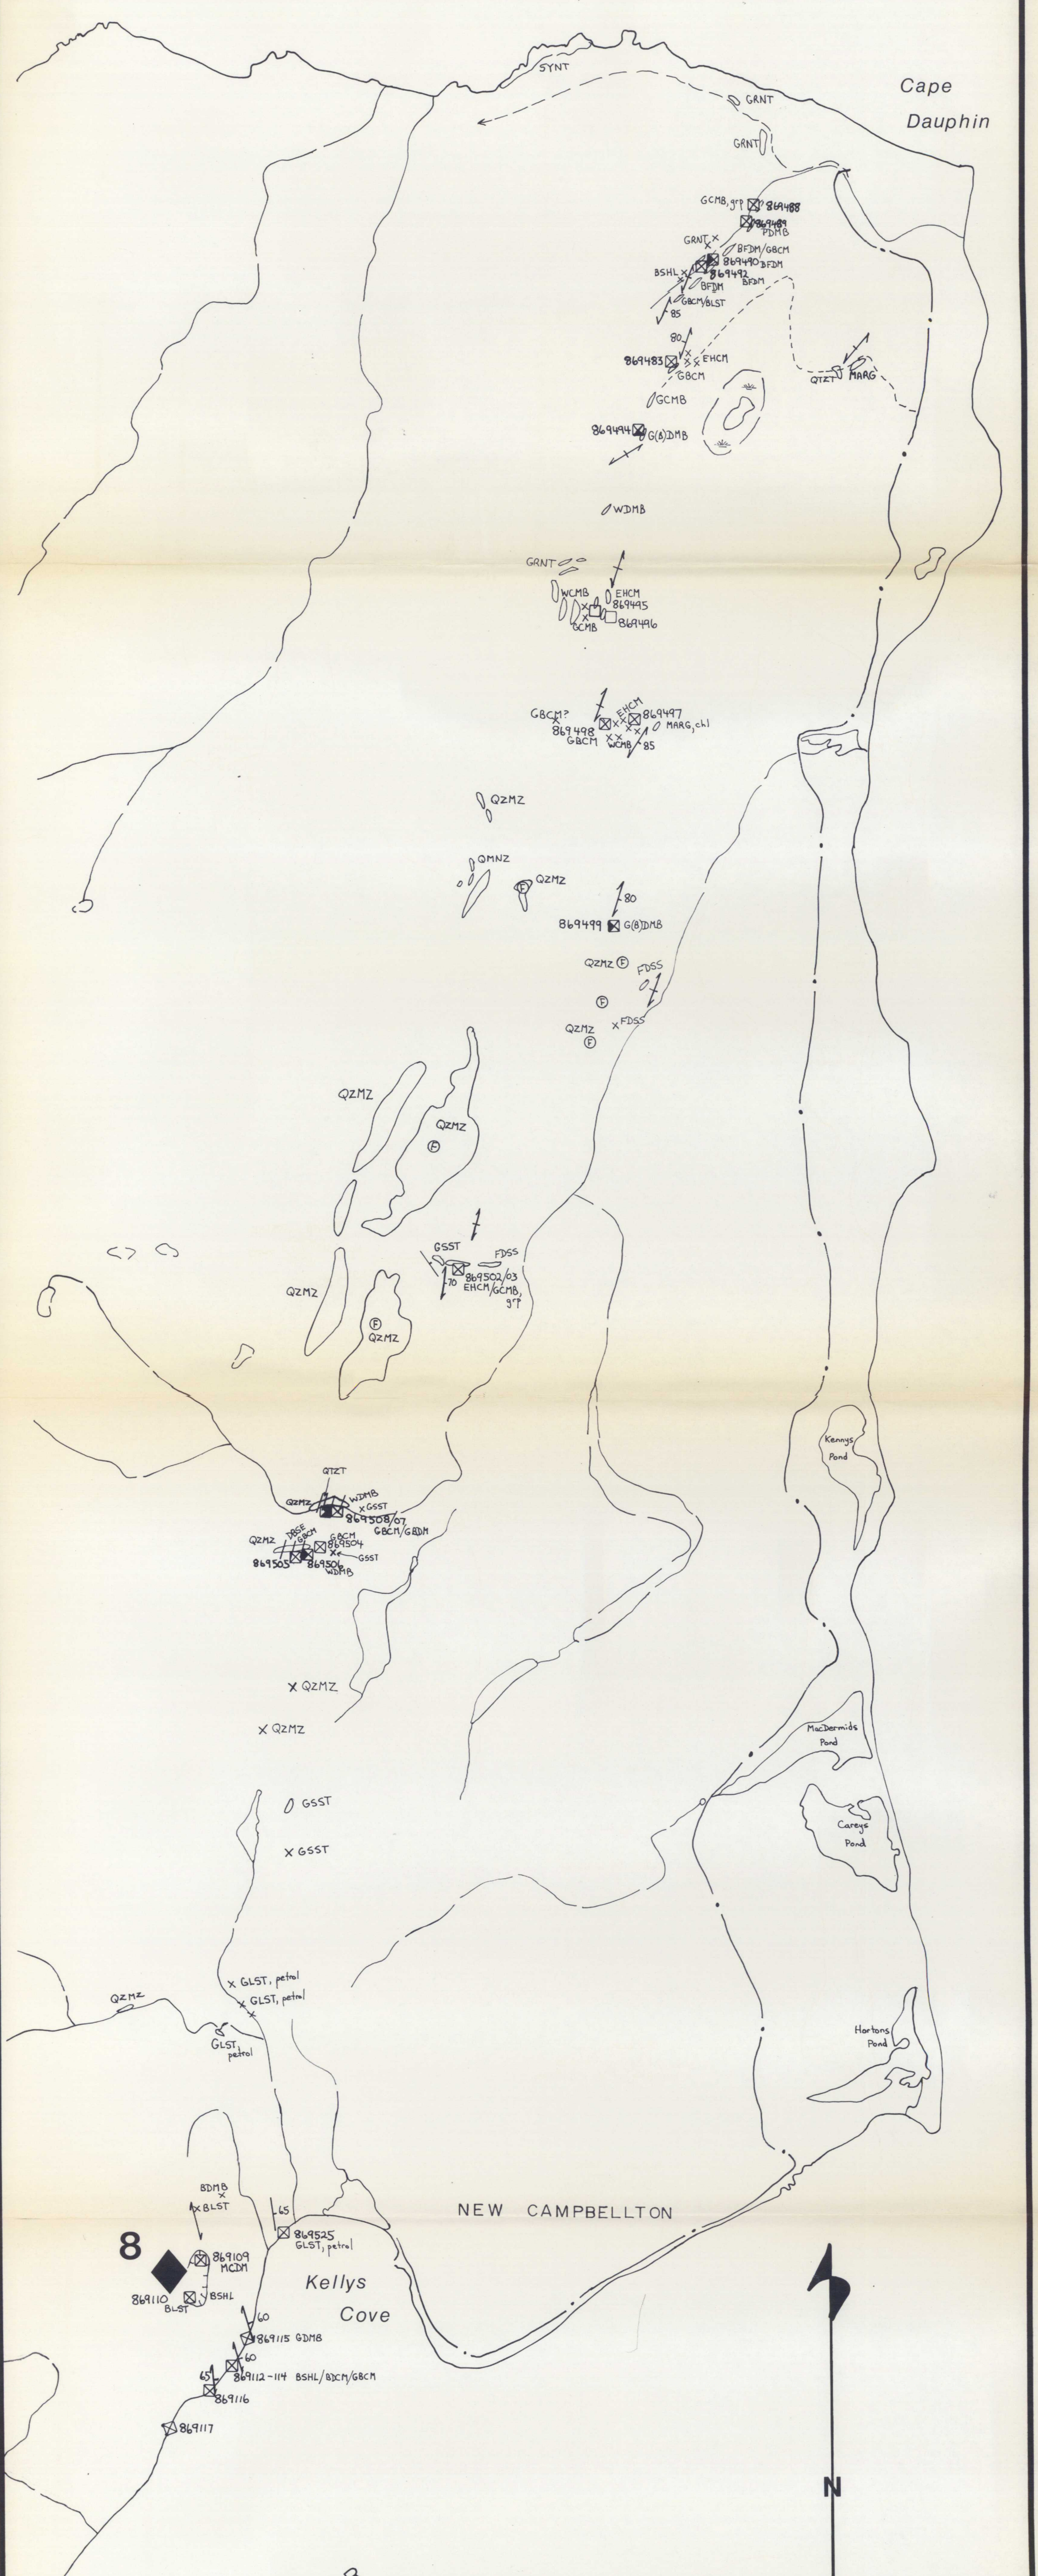

GULF of  
ST LAWRENCE

MAP 3-1  
NEW CAMPBELLTON (KELLYS COVE)

OPEN FILE  
DOSSIER PUBLIC  
1597  
GEOLOGICAL SURVEY  
COMMISSION GEOLOGIQUE  
OTTAWA

This map has been produced from a scanned version of the original map  
Reproduction par numérisation d'une carte sur papier