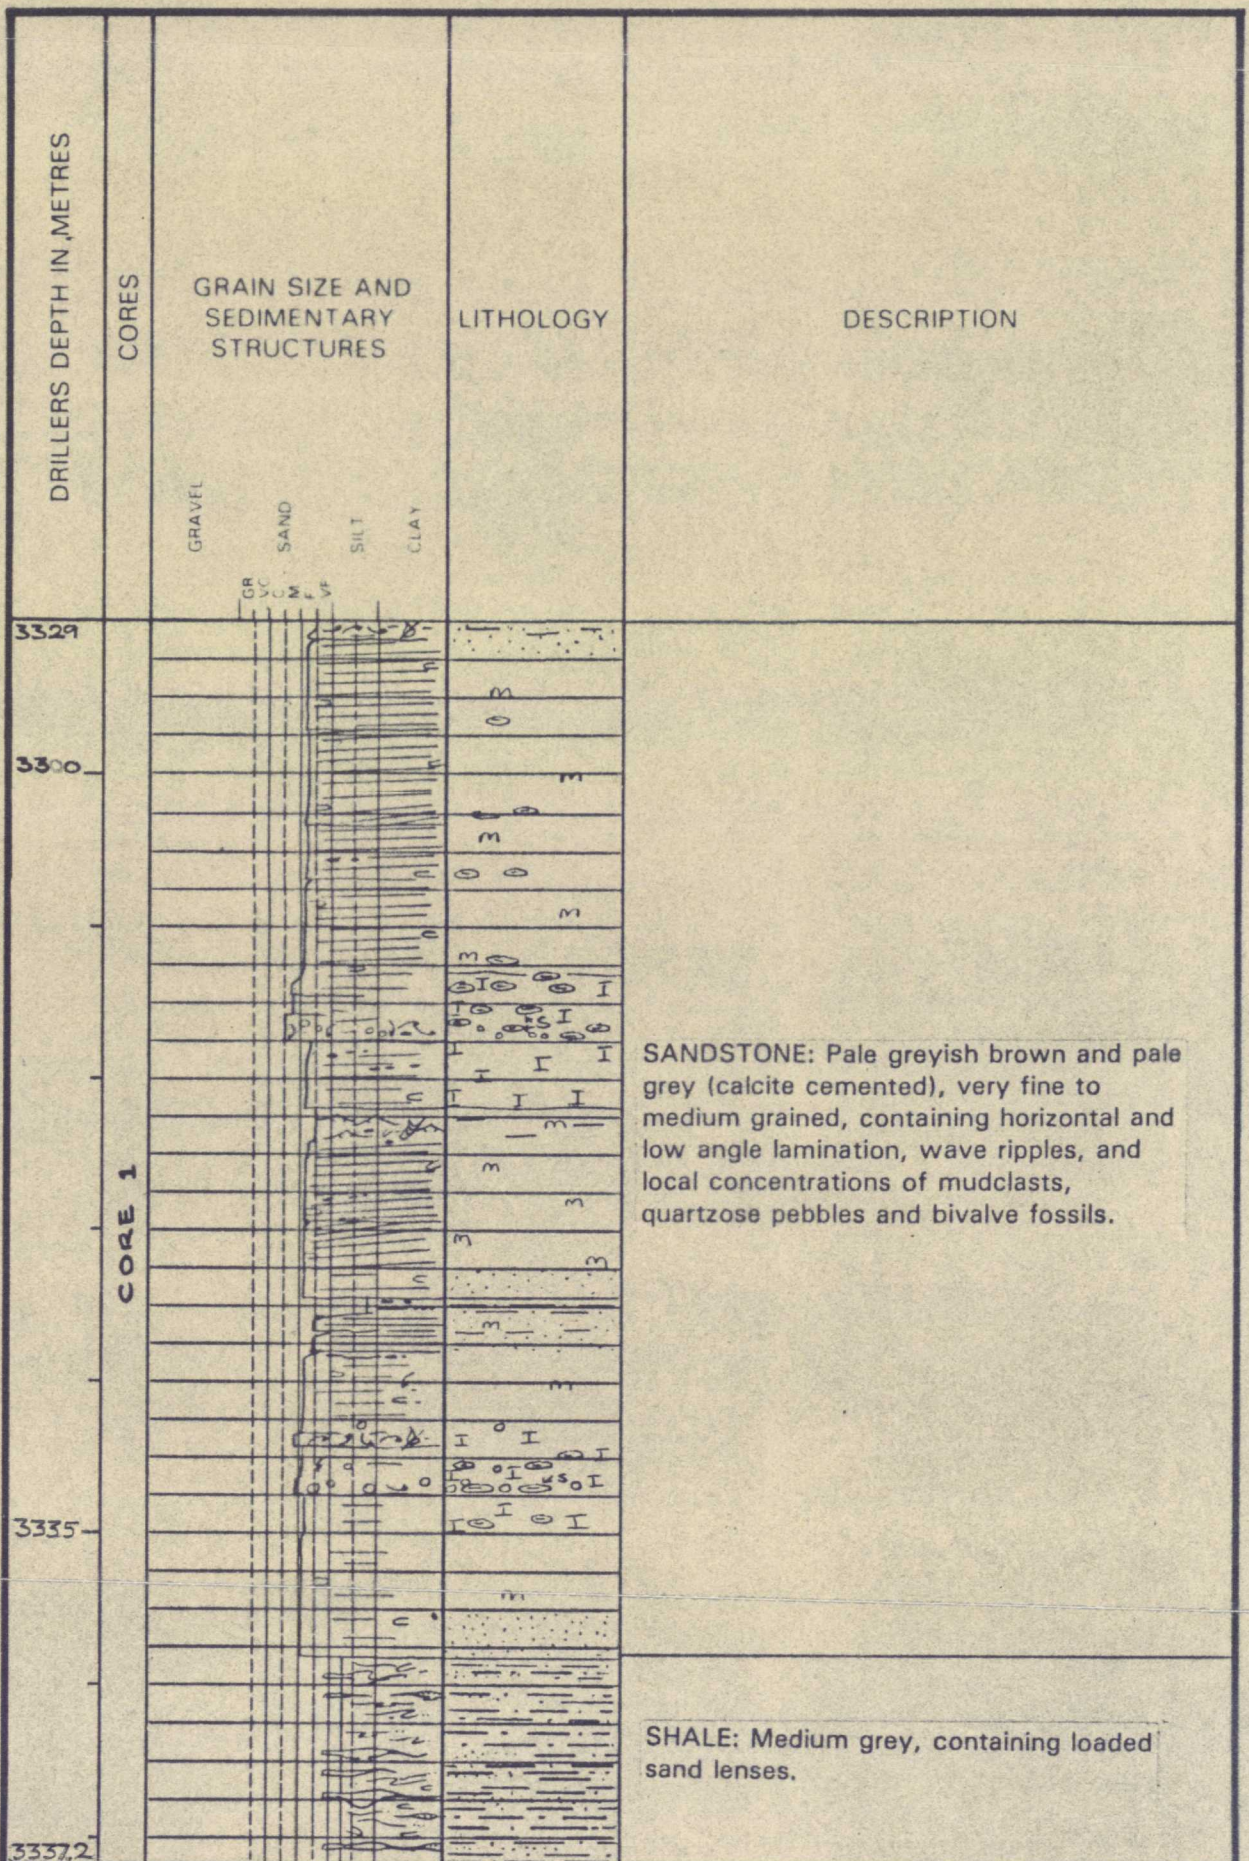

Robertson
Research

Enclosure 30

CORE DESCRIPTION CHART

WELL

NAUTILUS C-92

JEANNE D'ARC BASIN,
EAST COAST CANADA

SCALE 1 : 50

Author: D.G. PEGG

Department of Supply
and Services

This map has been produced from a scanned version of the original map
Reproduction par numérisation d'une carte sur papier