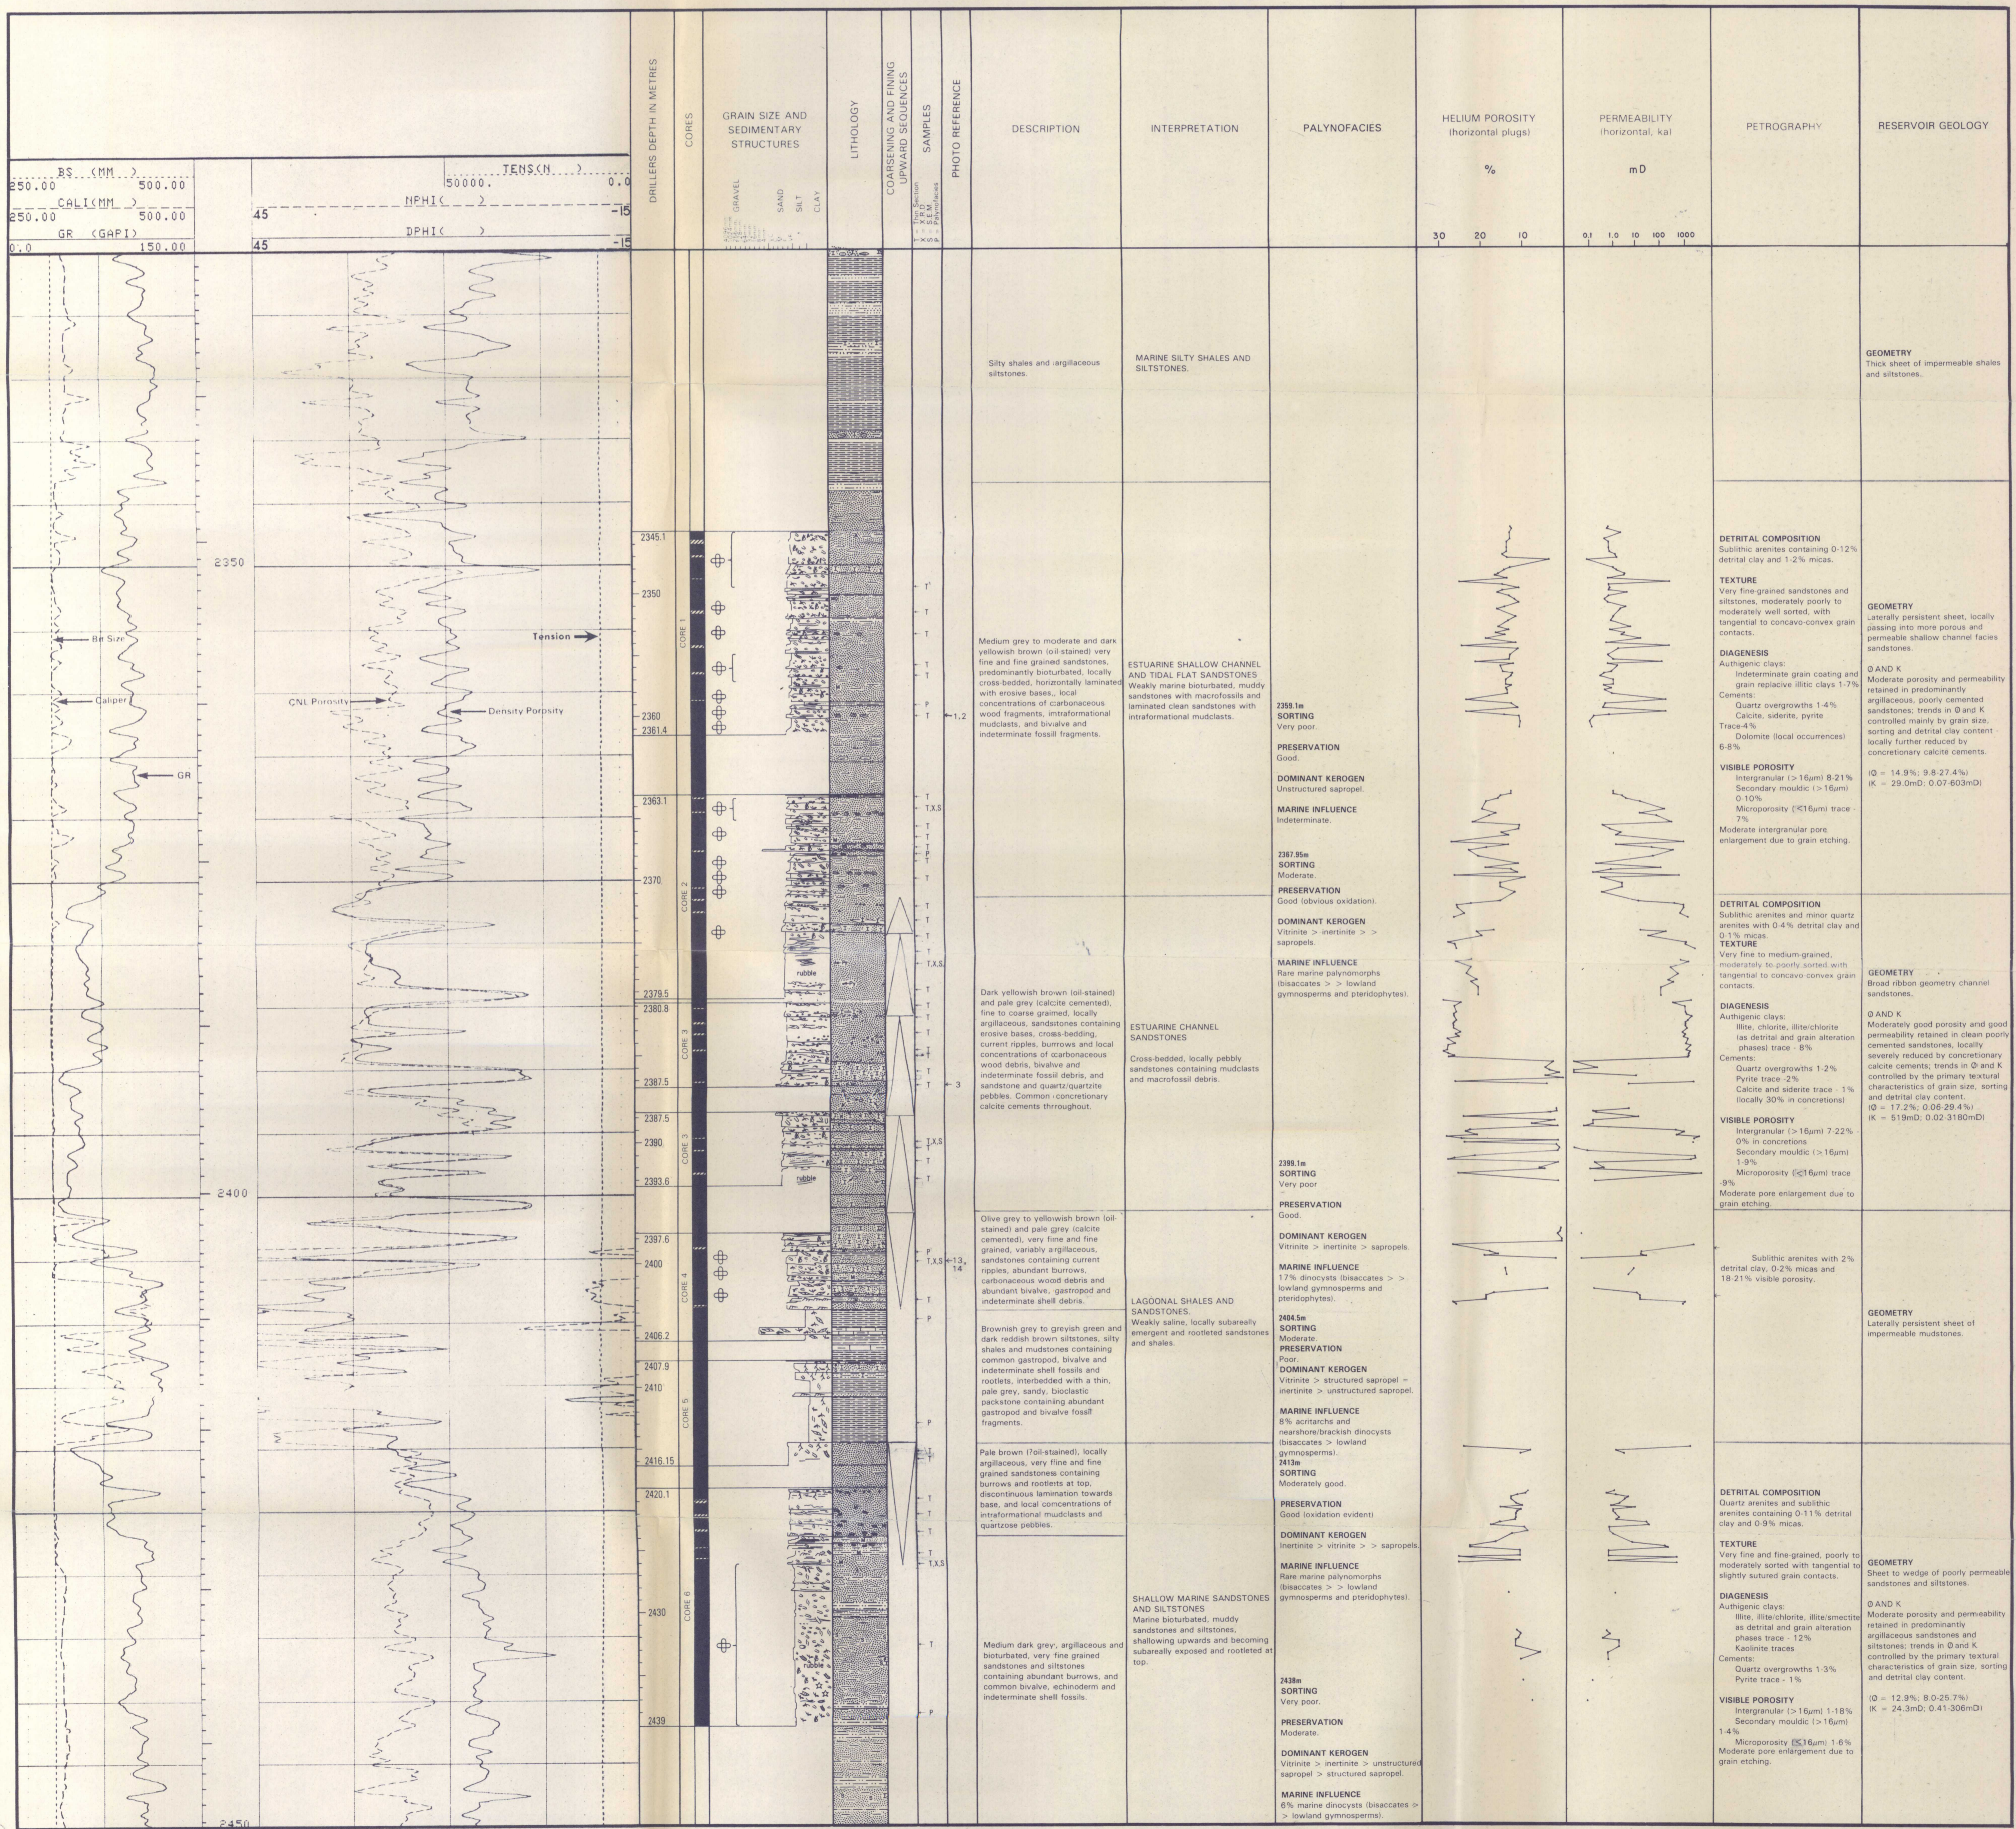

DATA SUMMARY CHART

WELL

HIBERNIA K-14

JEANNE D'ARC BASIN,
EAST COAST CANADA

SCALE 1:240

Author: C. WYNN

Department of Supply
and Services