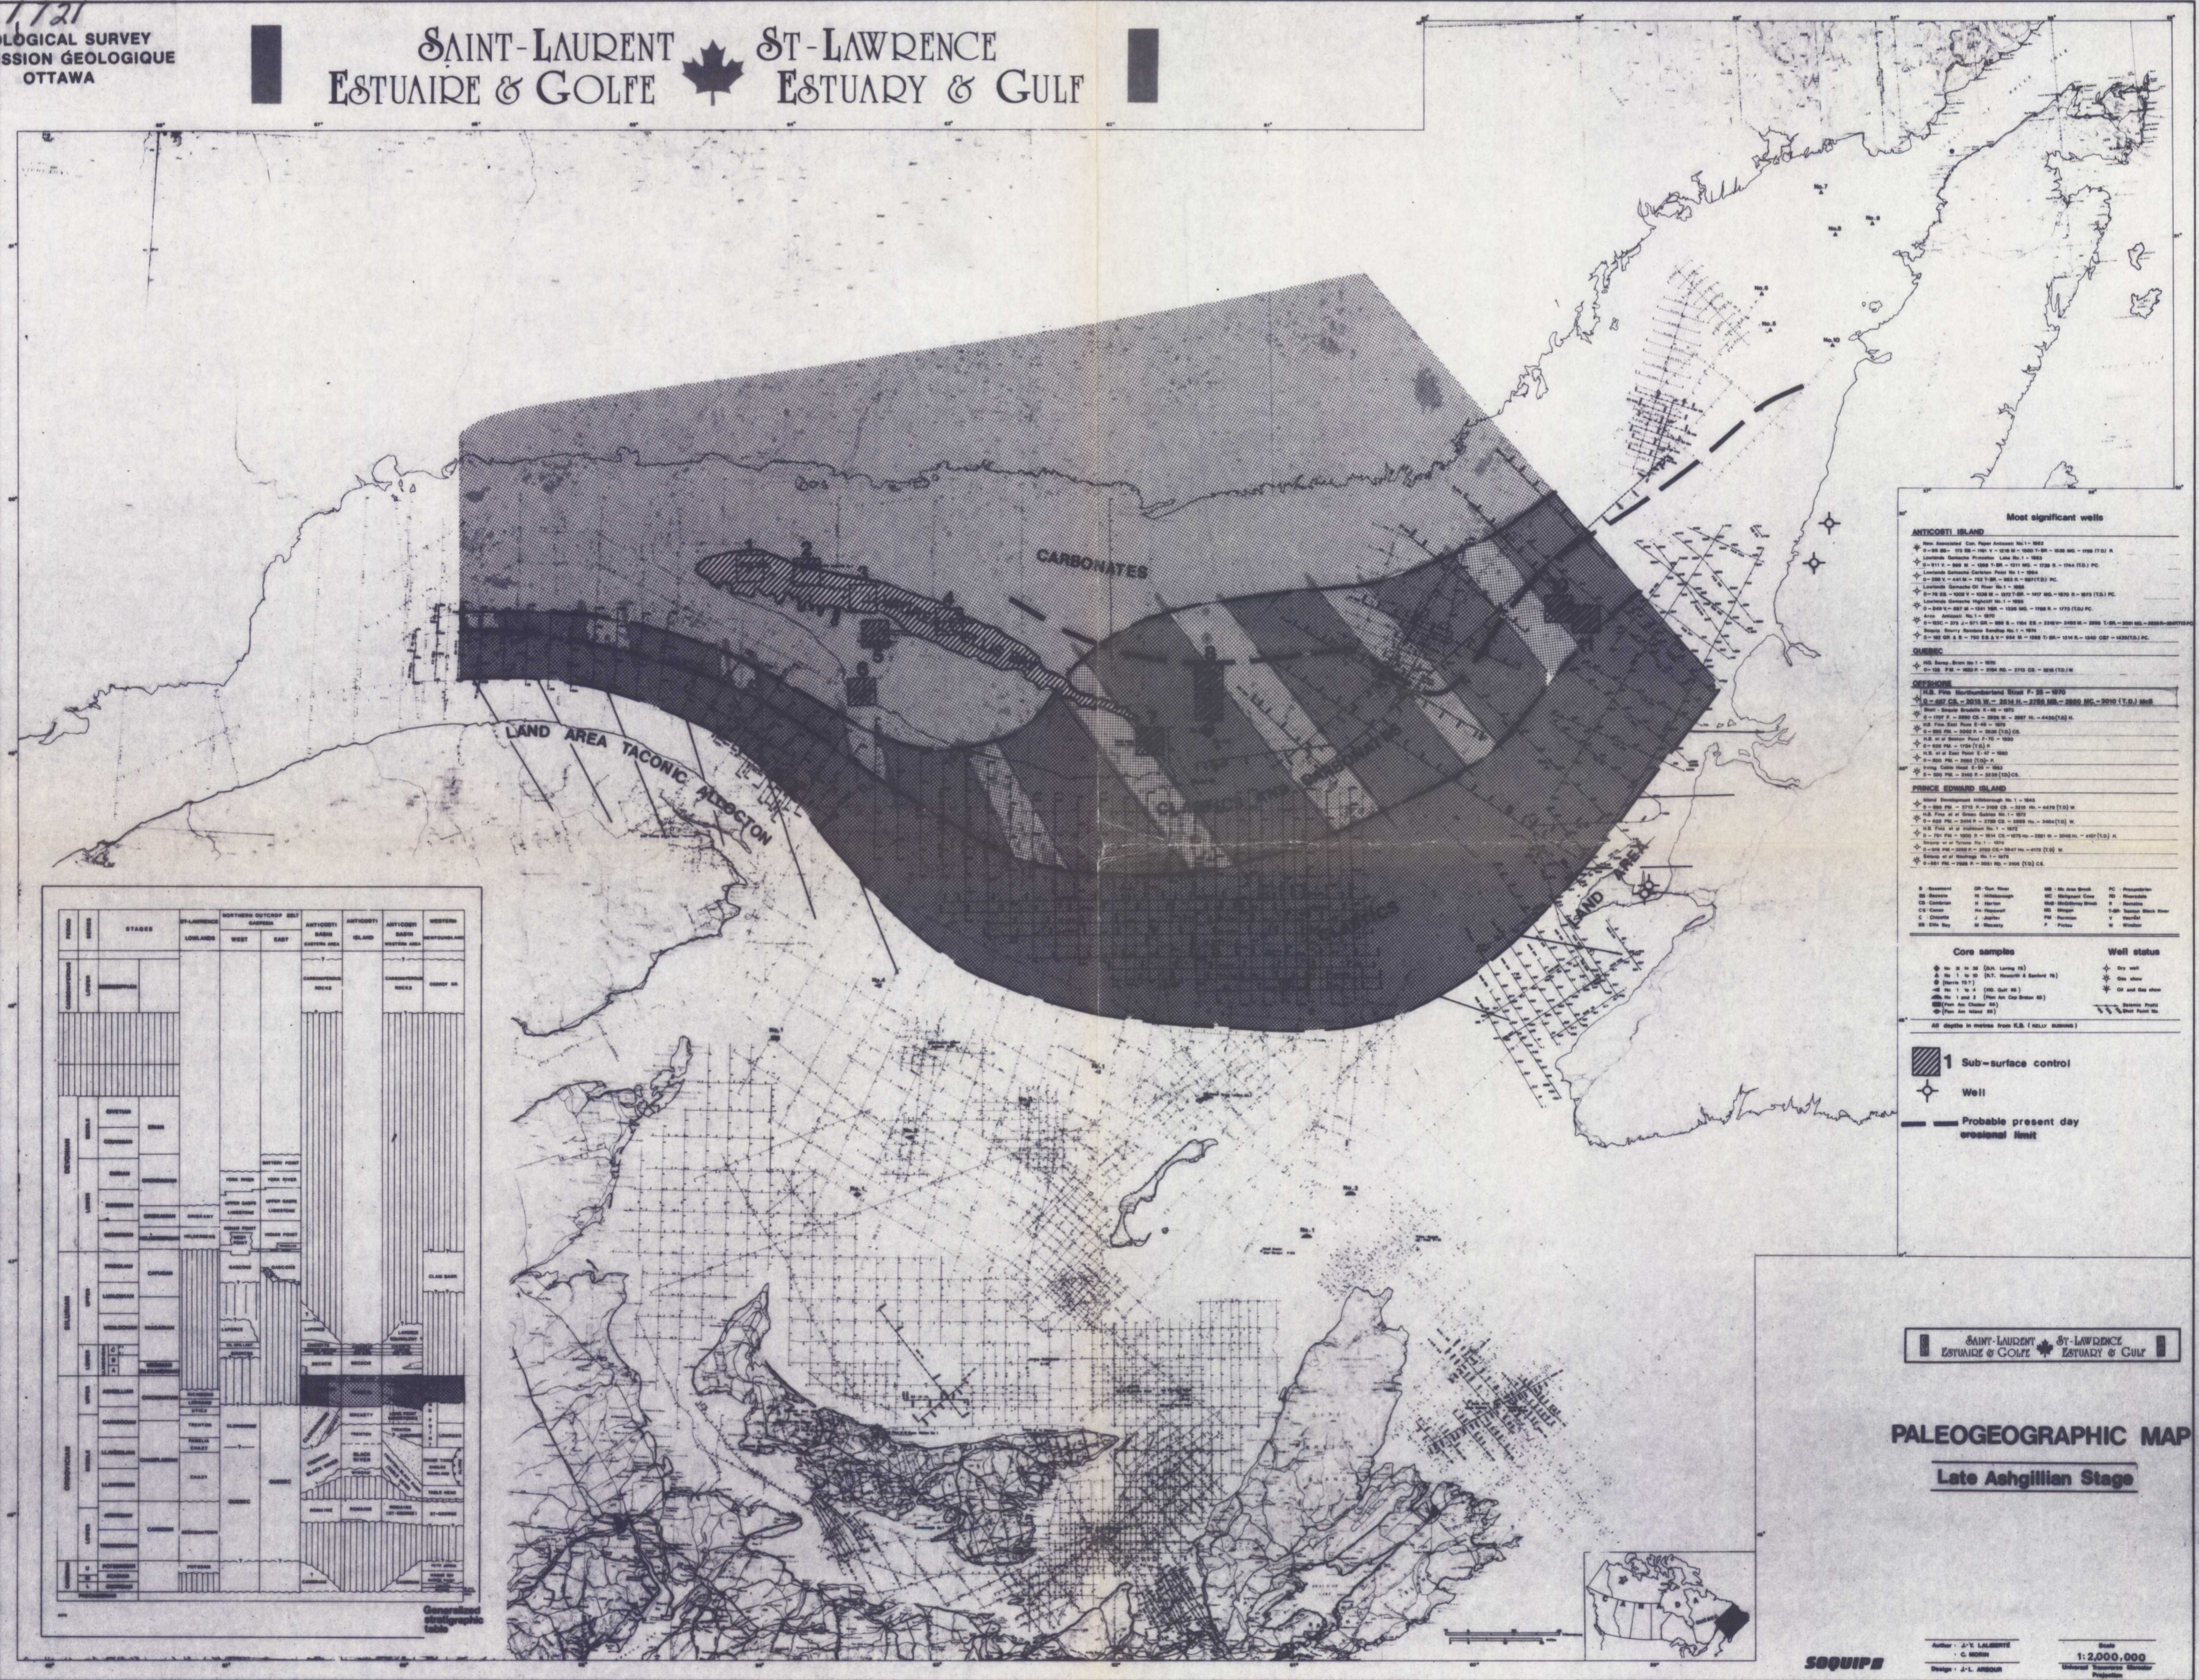

SAINTE-LAURENT ESTUAIRE & GOLFE
ST-LAWRENCE ESTUARY & GULF

STAGES	NORTHERN OUTCROP BELT		ANTICOSTI BASIN EASTERN AREA	ANTICOSTI BASIN WESTERN AREA	WESTERN
	LOWLAND	EAST			
COMBUSTIBLES					
DEVELOPMENT	CLAY				
	SAND				
	SHALE				
	SLATE				
SILICIFEROUS	CLAY				
	SAND				
	SHALE				
	SLATE				
CHERTIFEROUS	CLAY				
	SAND				
	SHALE				
	SLATE				

SAINTE-LAURENT ESTUAIRE & GOLFE ST-LAWRENCE ESTUARY & GULF

PALEOGEOGRAPHIC MAP
Late Ashgillian Stage

Author: J-Y. LAURENTE
C. MORIN
Design: J-L. ARBOUR

Scale: 1:2,000,000
National Geographic Institute

This map has been produced from a scanned version of the original map
Reproduction par numérisation d'une carte sur papier