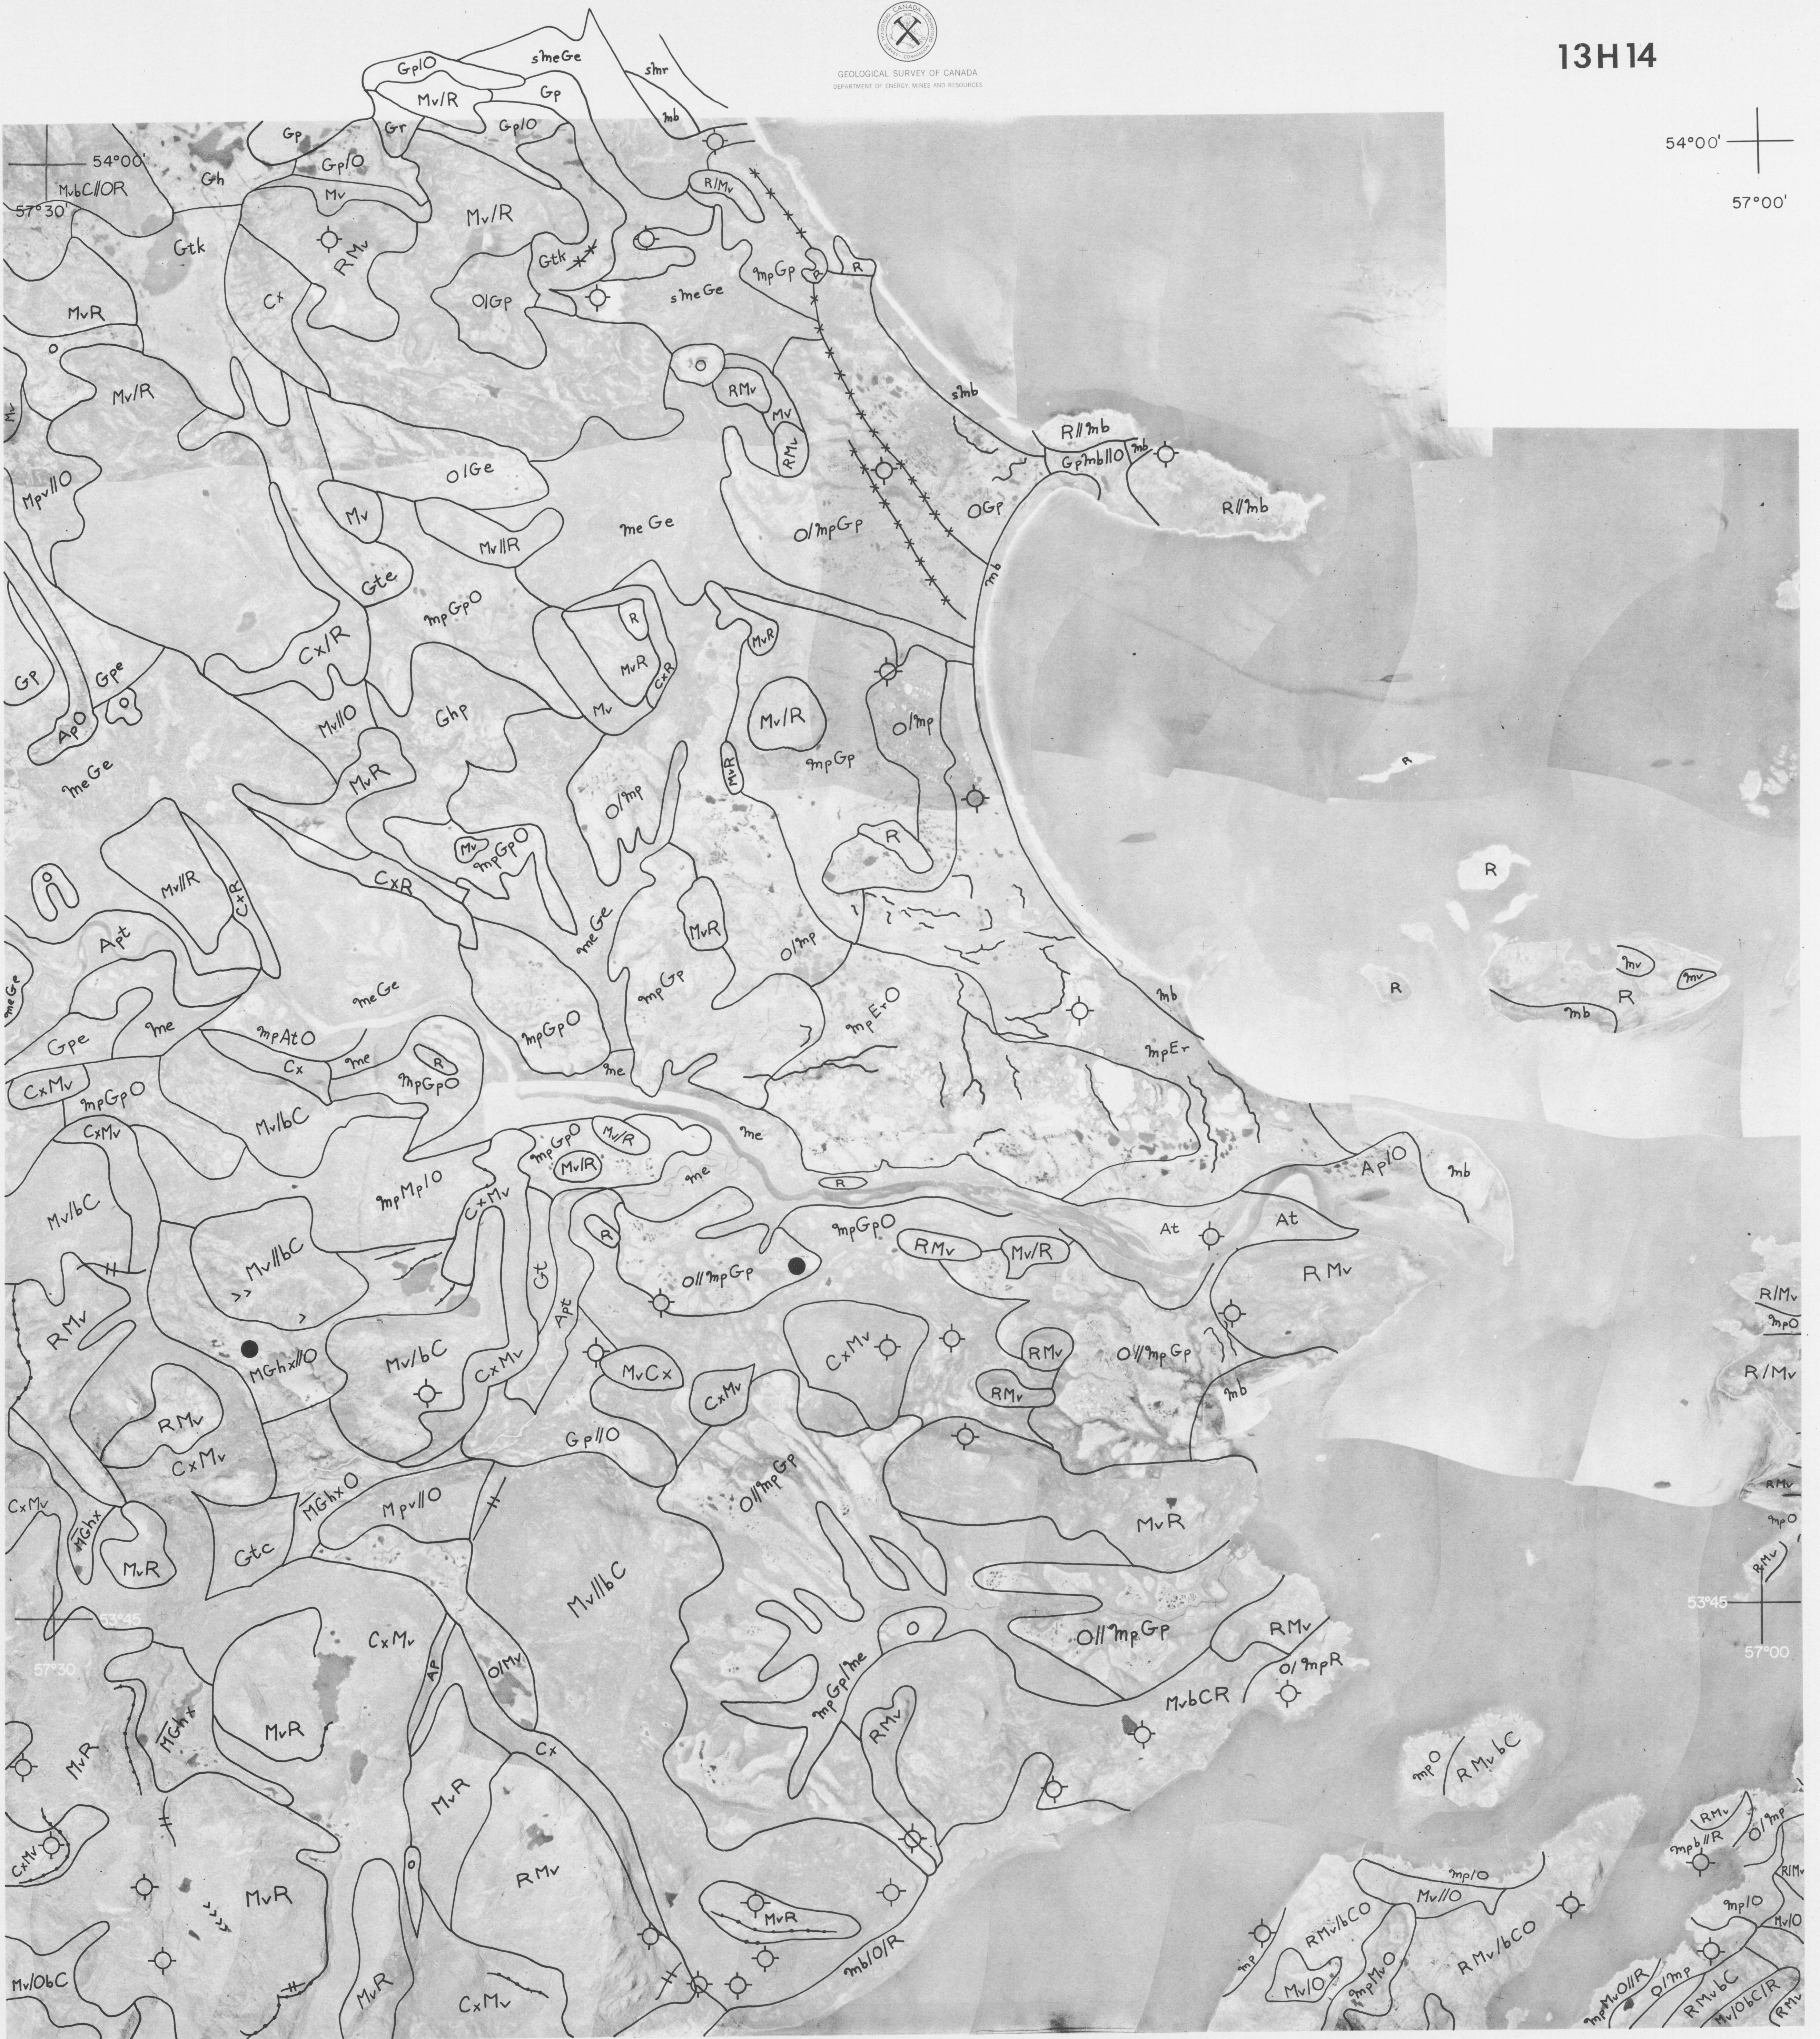

13H14

SURFICIAL GEOLOGY LABRADOR

BASE MOSAIC COMPILED BY
SPARTAN AIR SERVICES LTD.
13H14

OPEN FILE
201
APRIL 1974
GEOLOGICAL SURVEY
OTTAWA

Geology by DA Hodgson and RJ Fulton, 1969