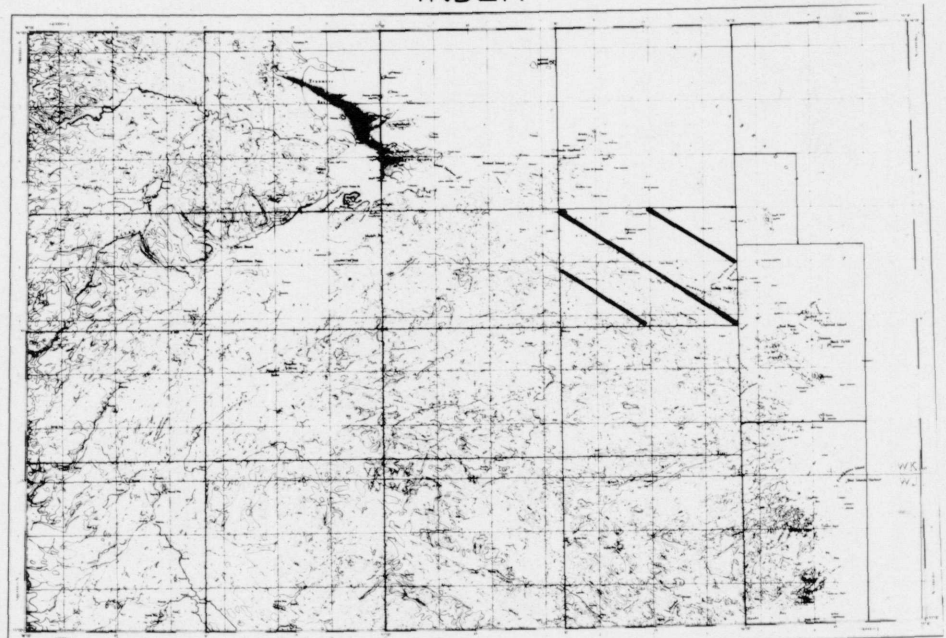

INDEX

SURFICIAL GEOLOGY LABRADOR

Geology by D.A. Hodgson and R.J. Fulton, 1969

BASE MOSAIC COMPILED BY
SPARTAN AIR SERVICES LTD.

13H9

OPEN FILE
201
APRIL 1974
GEOLOGICAL SURVEY
OTTAWA