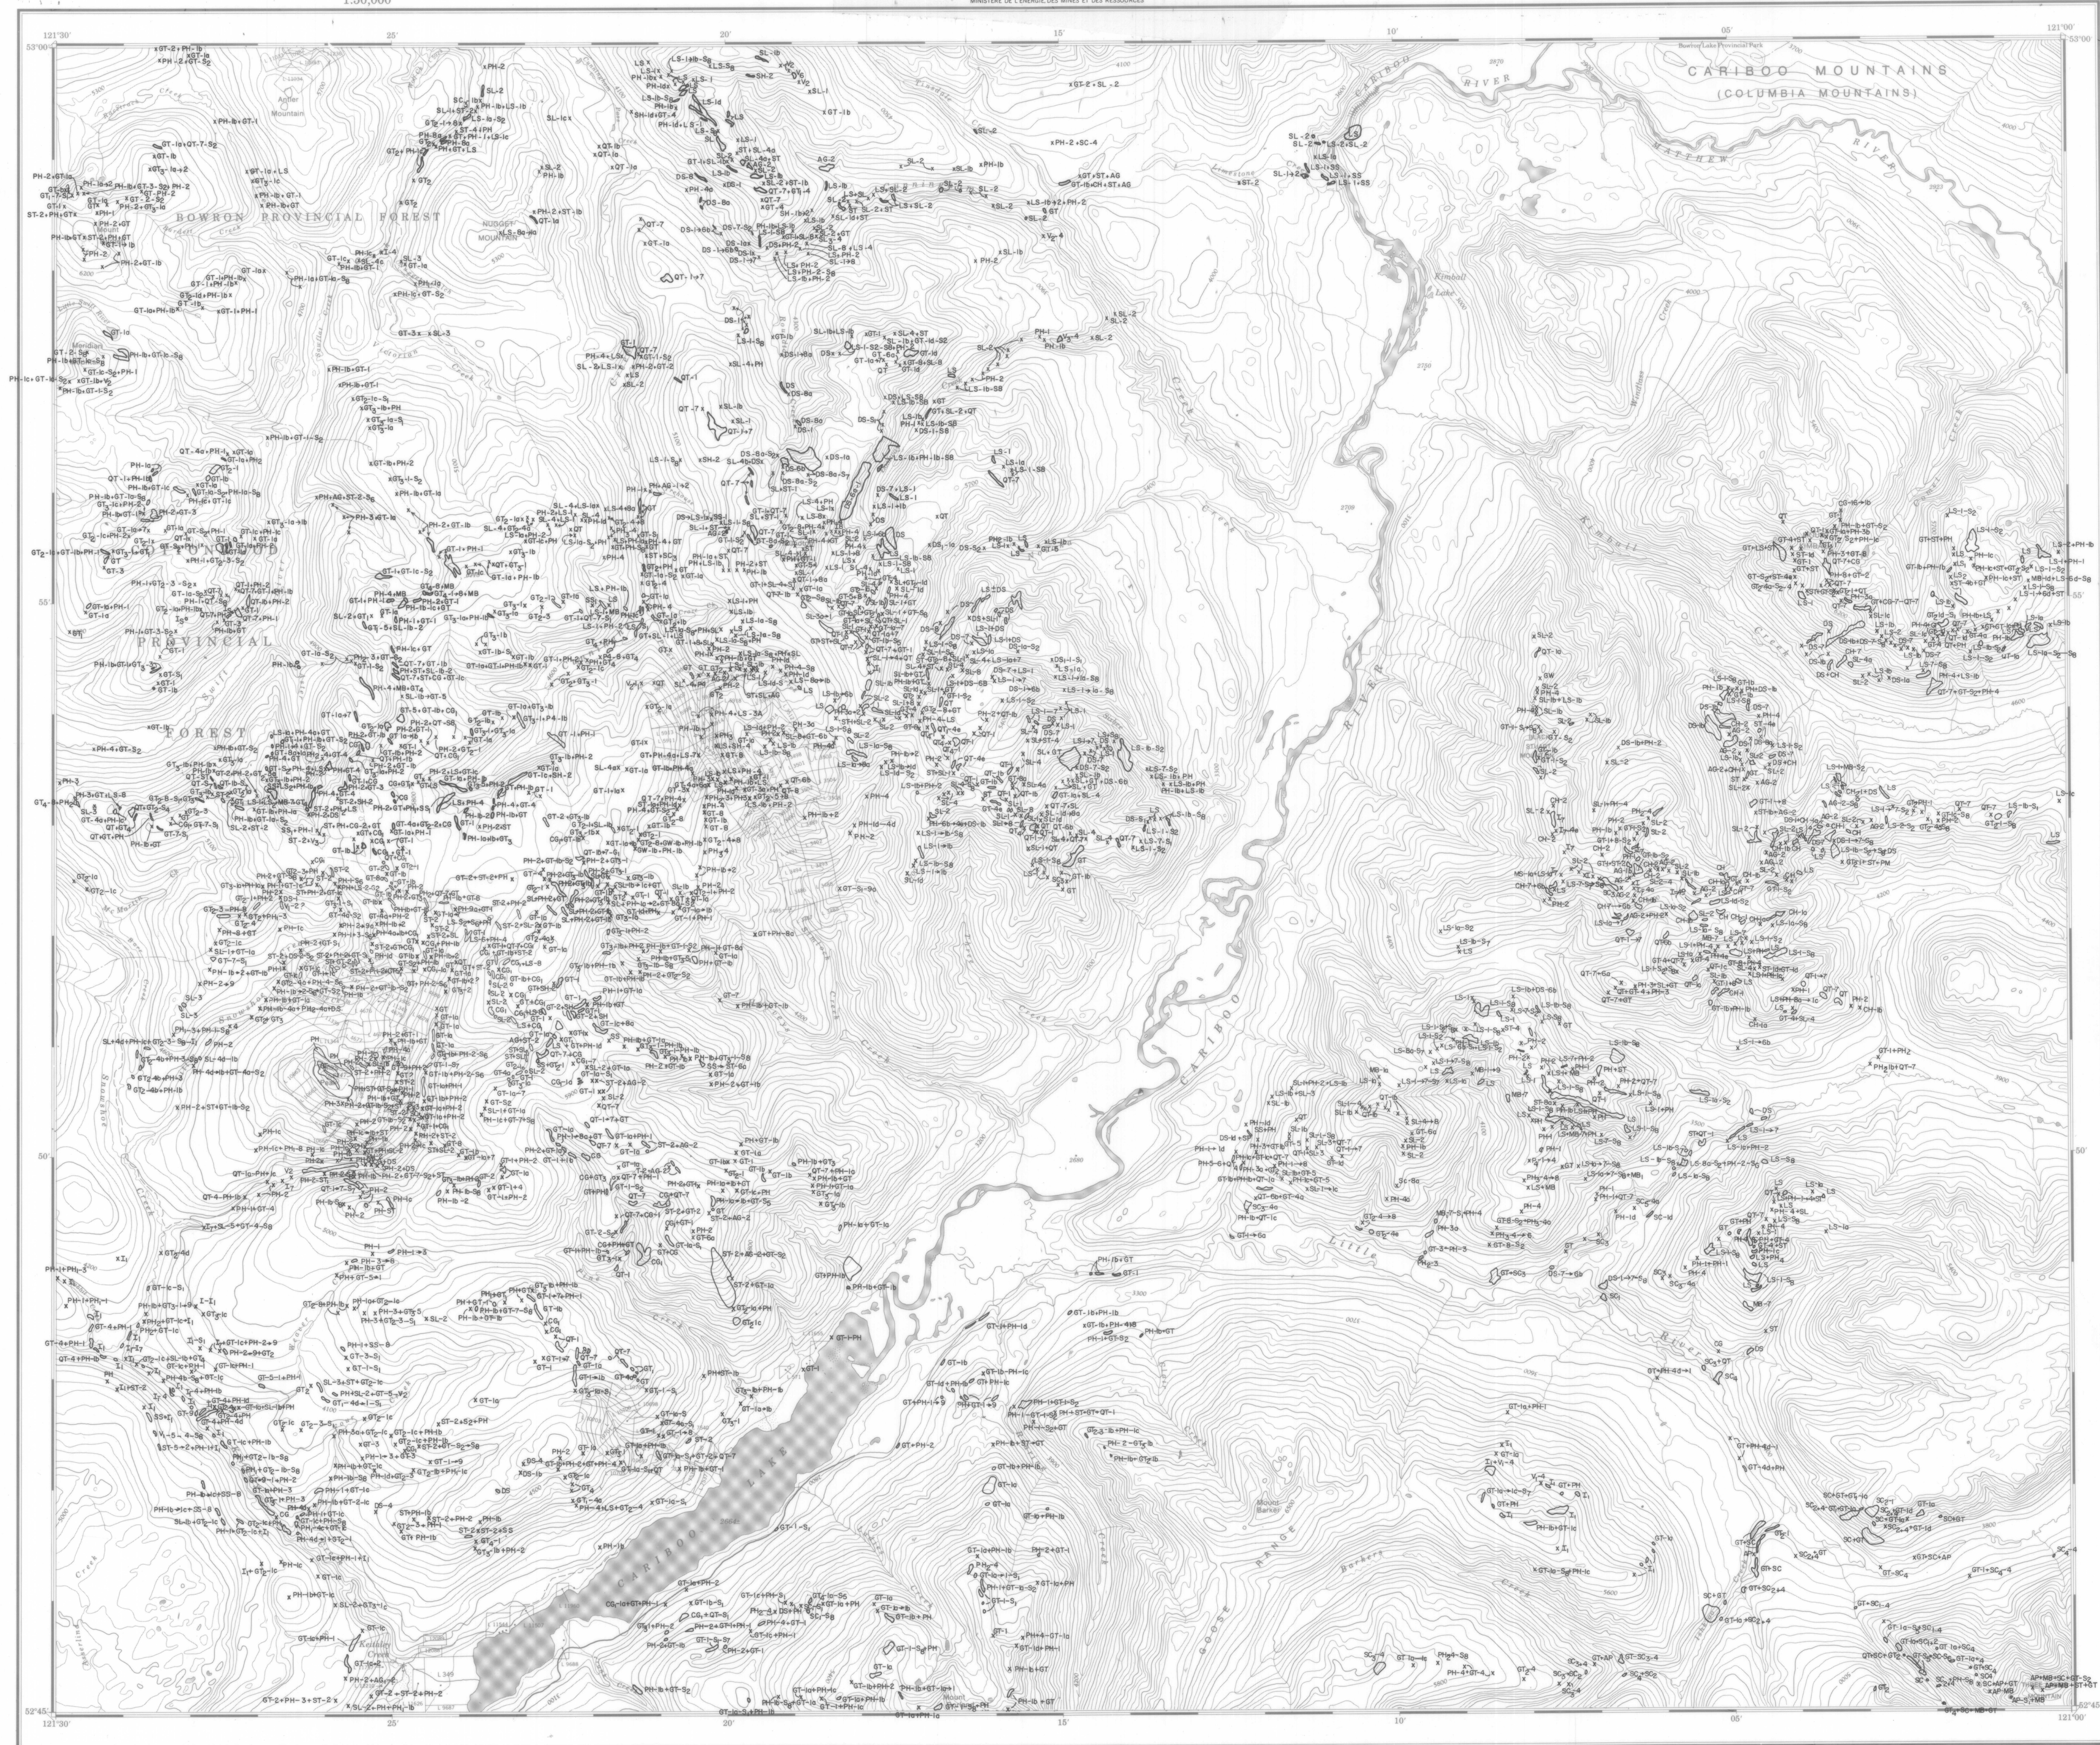

1:50,000

Outcrop Lithology
CARIBOO LAKE

Scale 1:50 000 Echelle