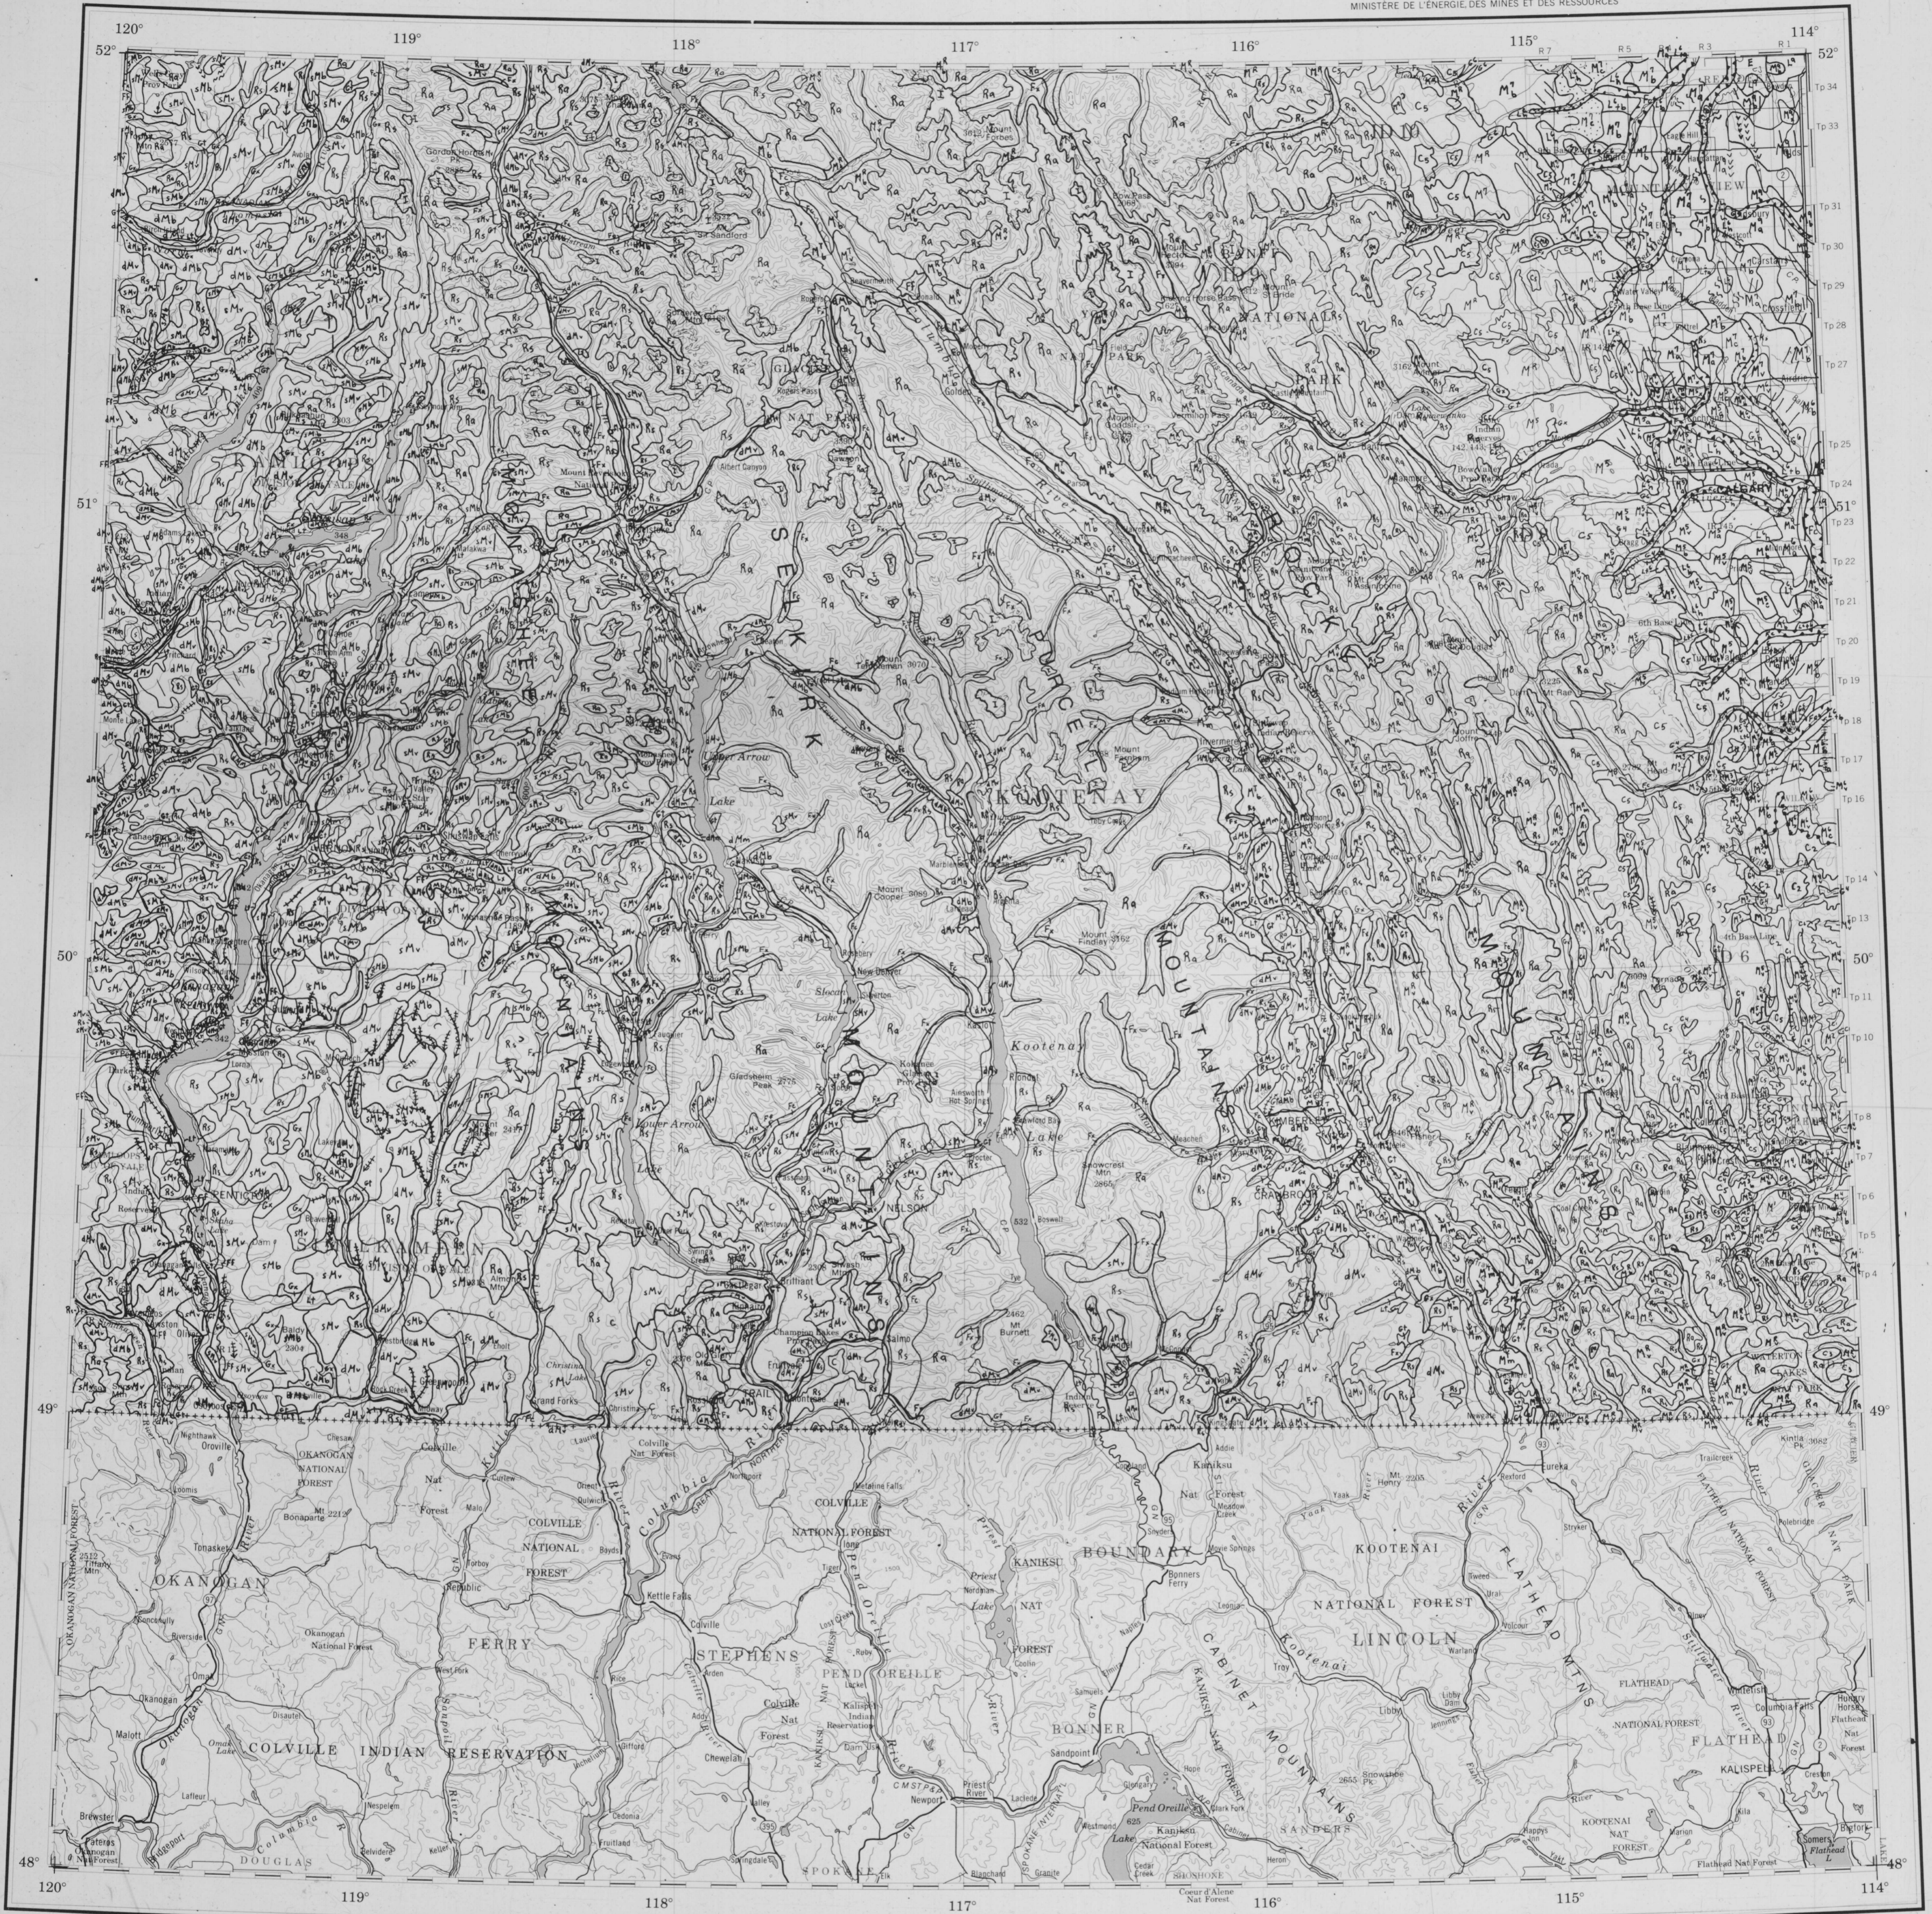

KOOTENAY LAKE

International Map of the World NM-11

SURFICAL GEOLOGY

OPEN FILE
 DOSSIER PUBLIC
1084
 1984
 GEOLOGICAL SURVEY
 COMMISSION GÉOLOGIQUE
 OTTAWA