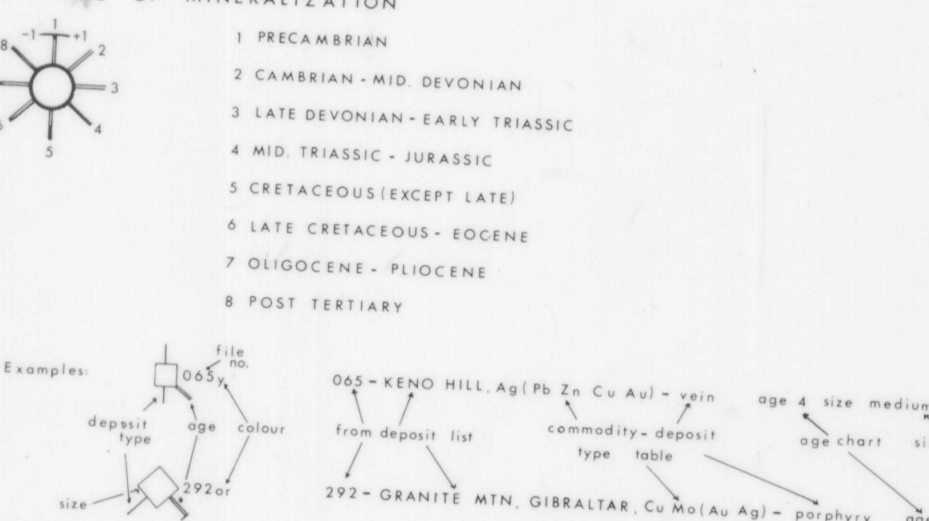

MINERAL DEPOSITS and OCCURRENCES