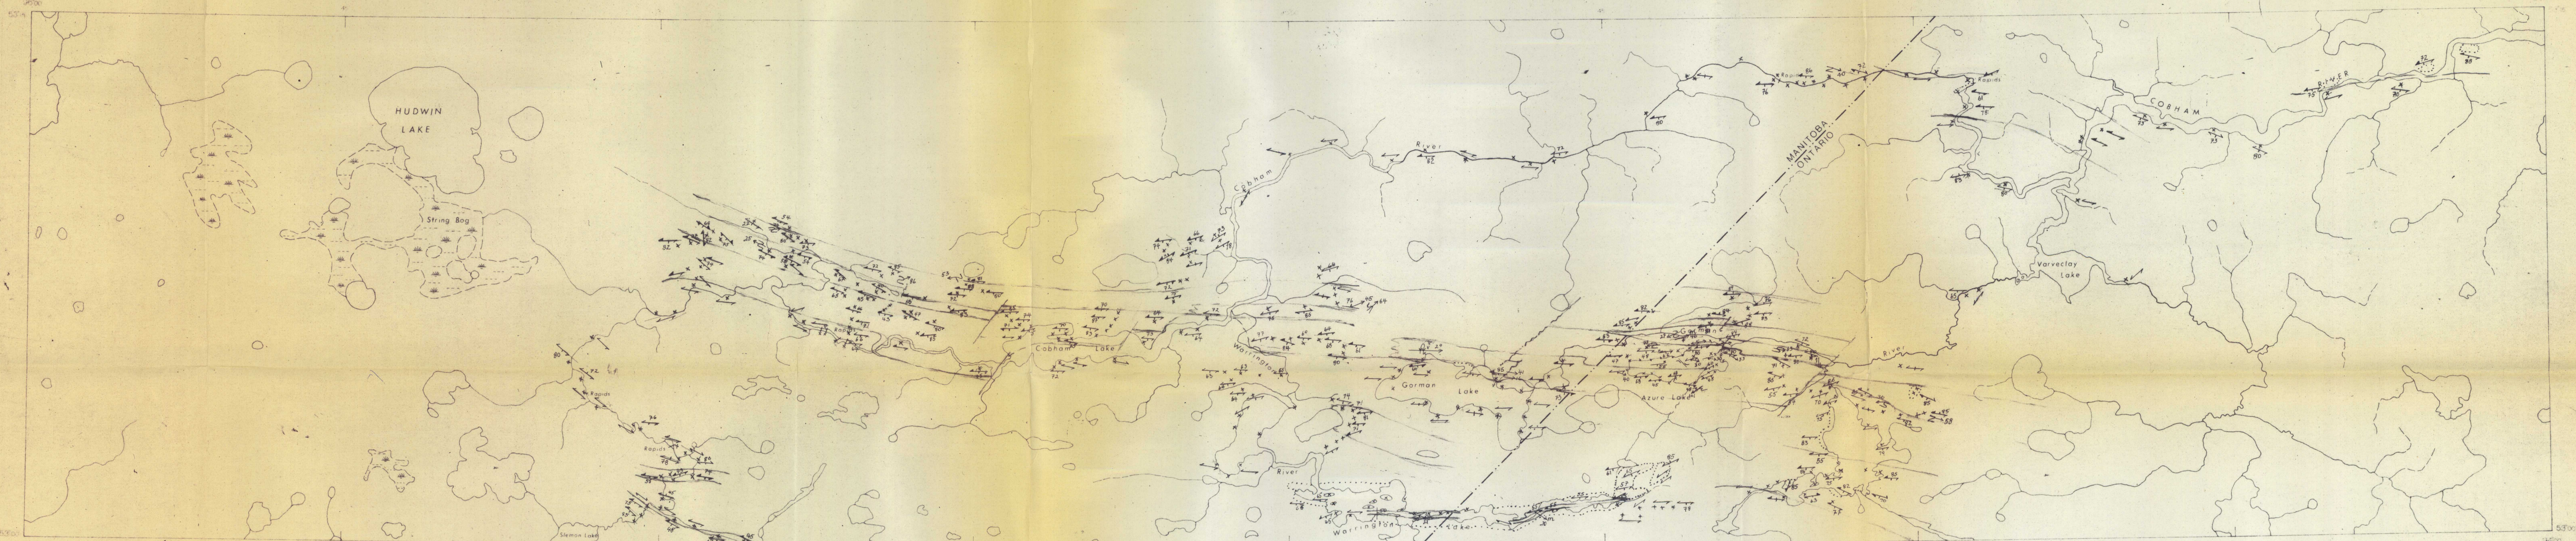

OPEN FILE
 No. 282
 GEOLOGICAL SURVEY
 1975

GEOLOGICAL SURVEY OF CANADA

DH A M
COBMAN-GORMAN RIVERS AREA
 MANITOBA - ONTARIO

Scale 1:125,000

BASE MAP REDRAWN FROM SHEET 53E, ISLAND LAKE
 BY K. C. BENCIK

COBMAN-GORMAN RIVERS AREA
 MANITOBA-ONTARIO

O.P. 282
 These one mile preliminary maps of the Island Lake map-area, Manitoba, the maps of the Severn - Willow Area, Bigwood-High Lakes and Cobman-Gorman Rivers.