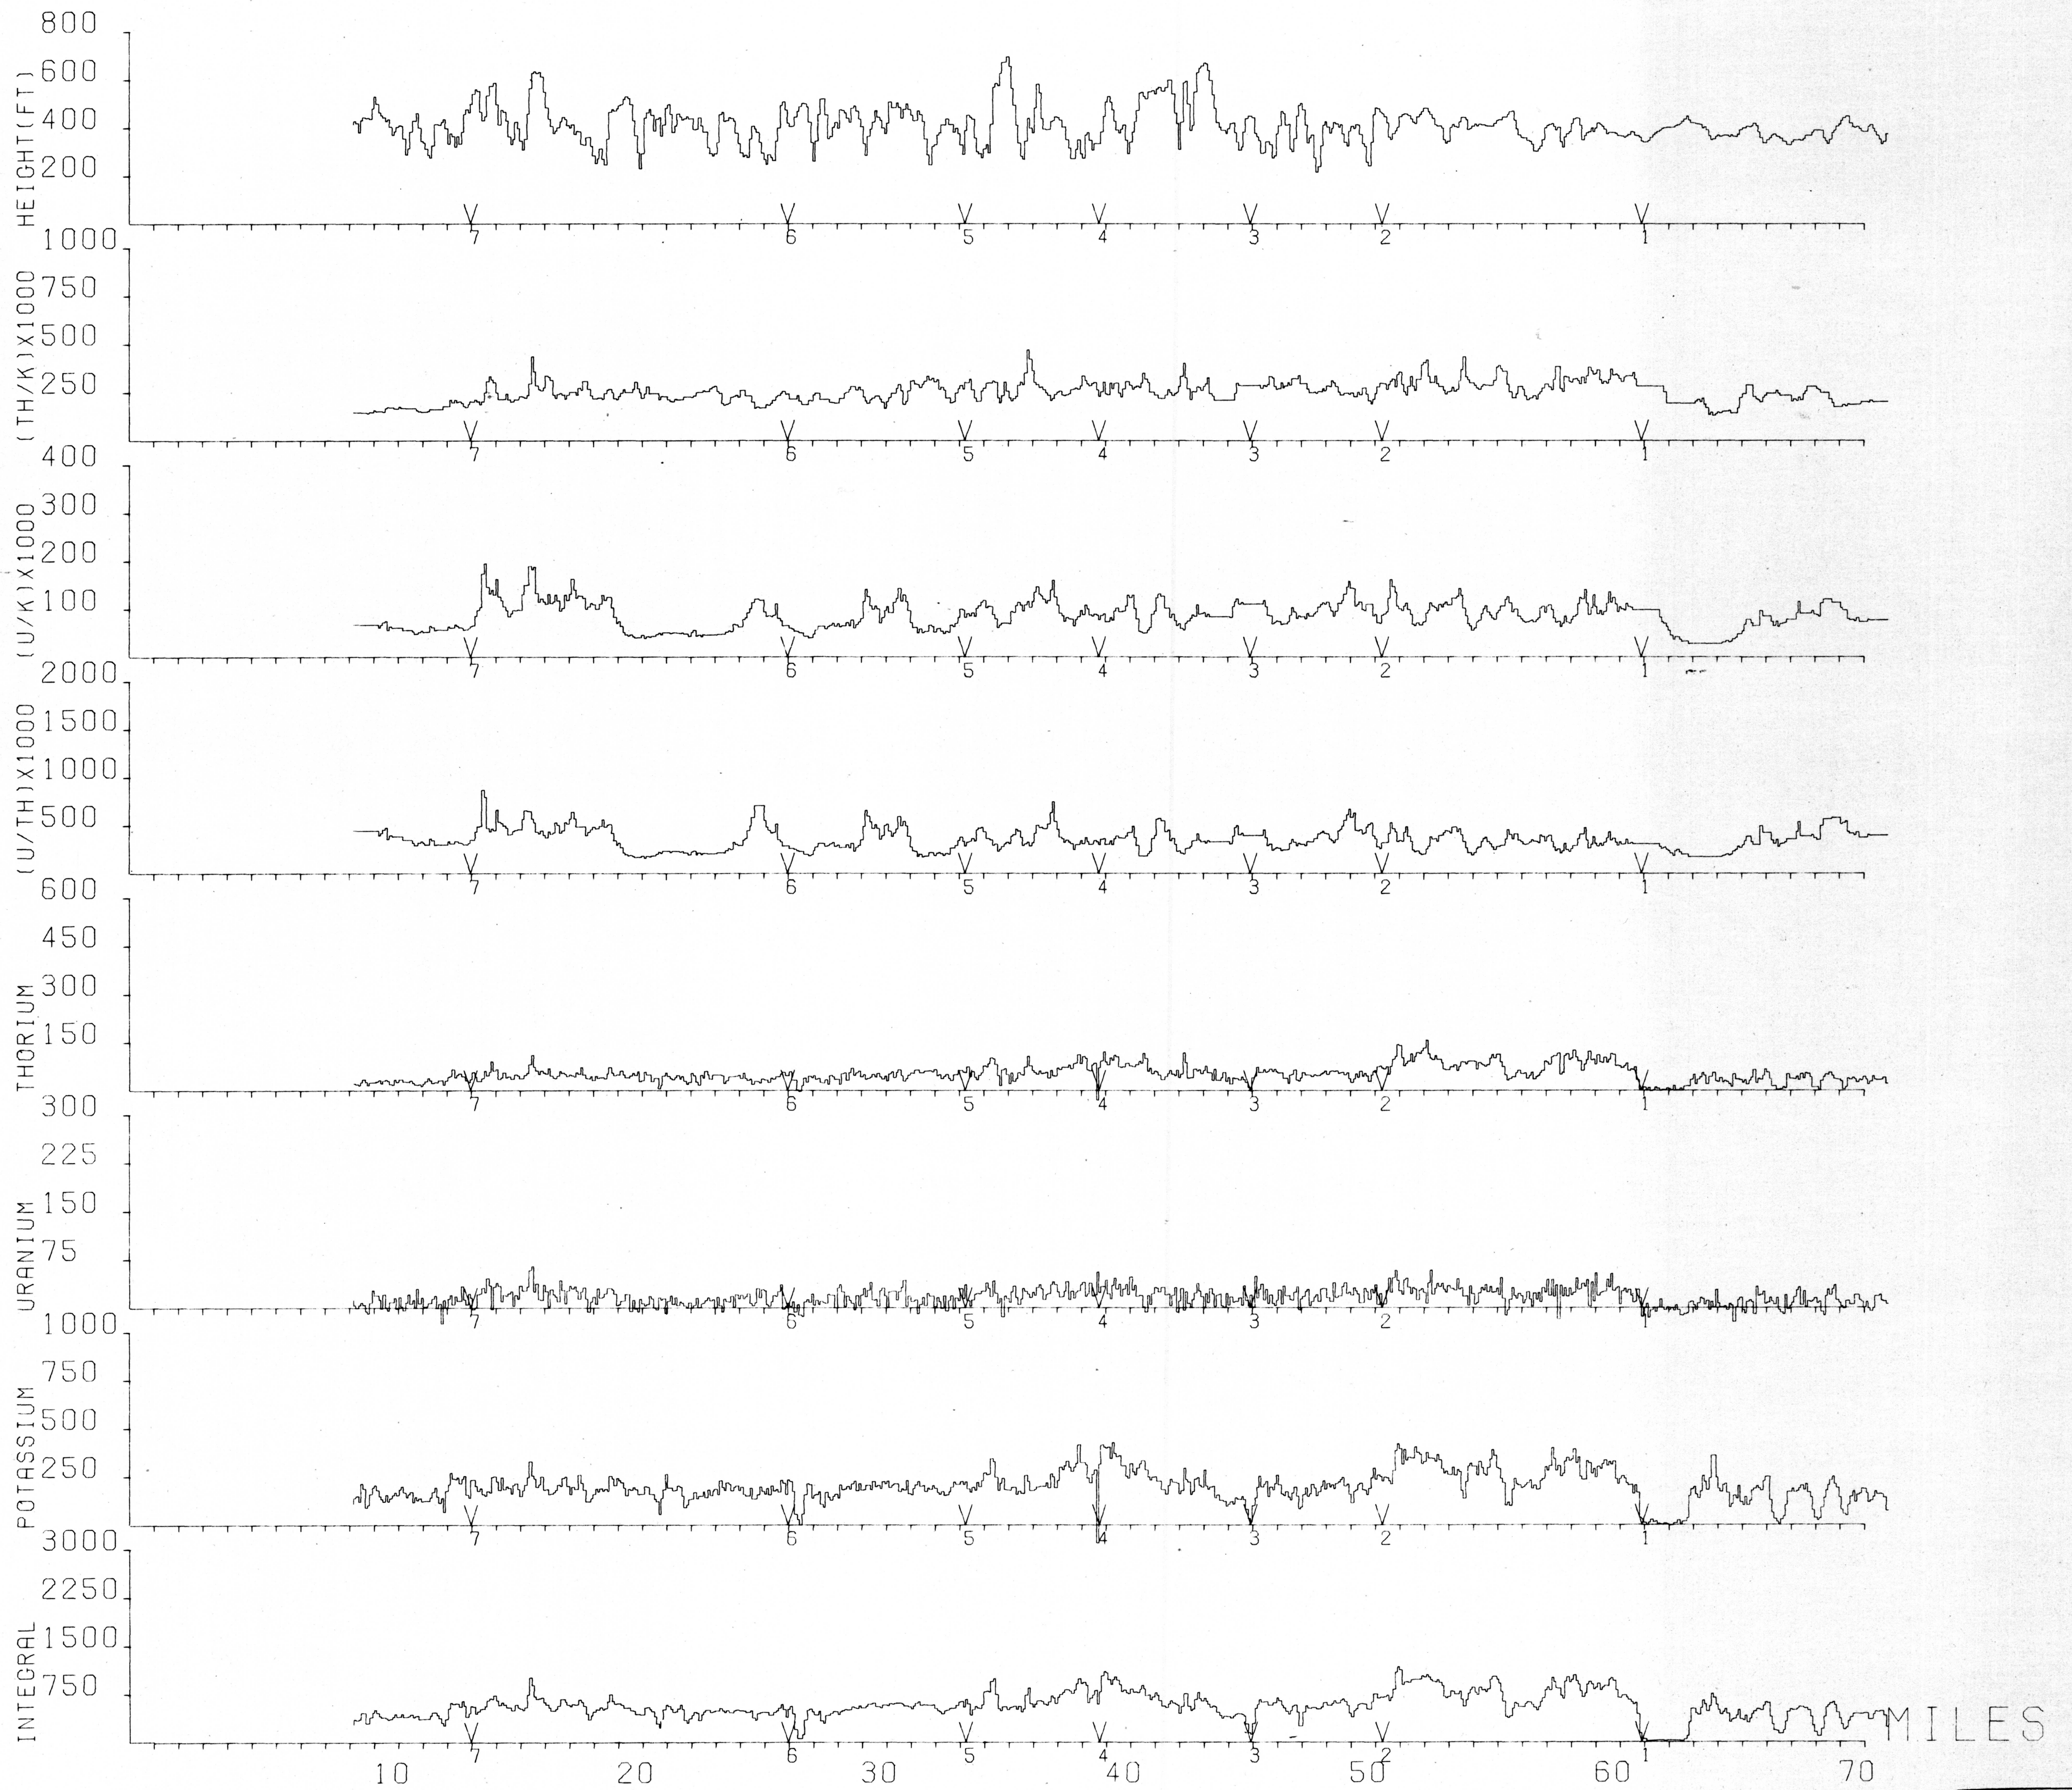

BLIND RIVER SURVEY 1974
LINE 4

OPEN FILE
262
May 1975
GEOLOGICAL SURVEY
OTTAWA

This map has been reprinted from a scanned version of the original map. Reproduction par numérisation d'une carte sur papier.