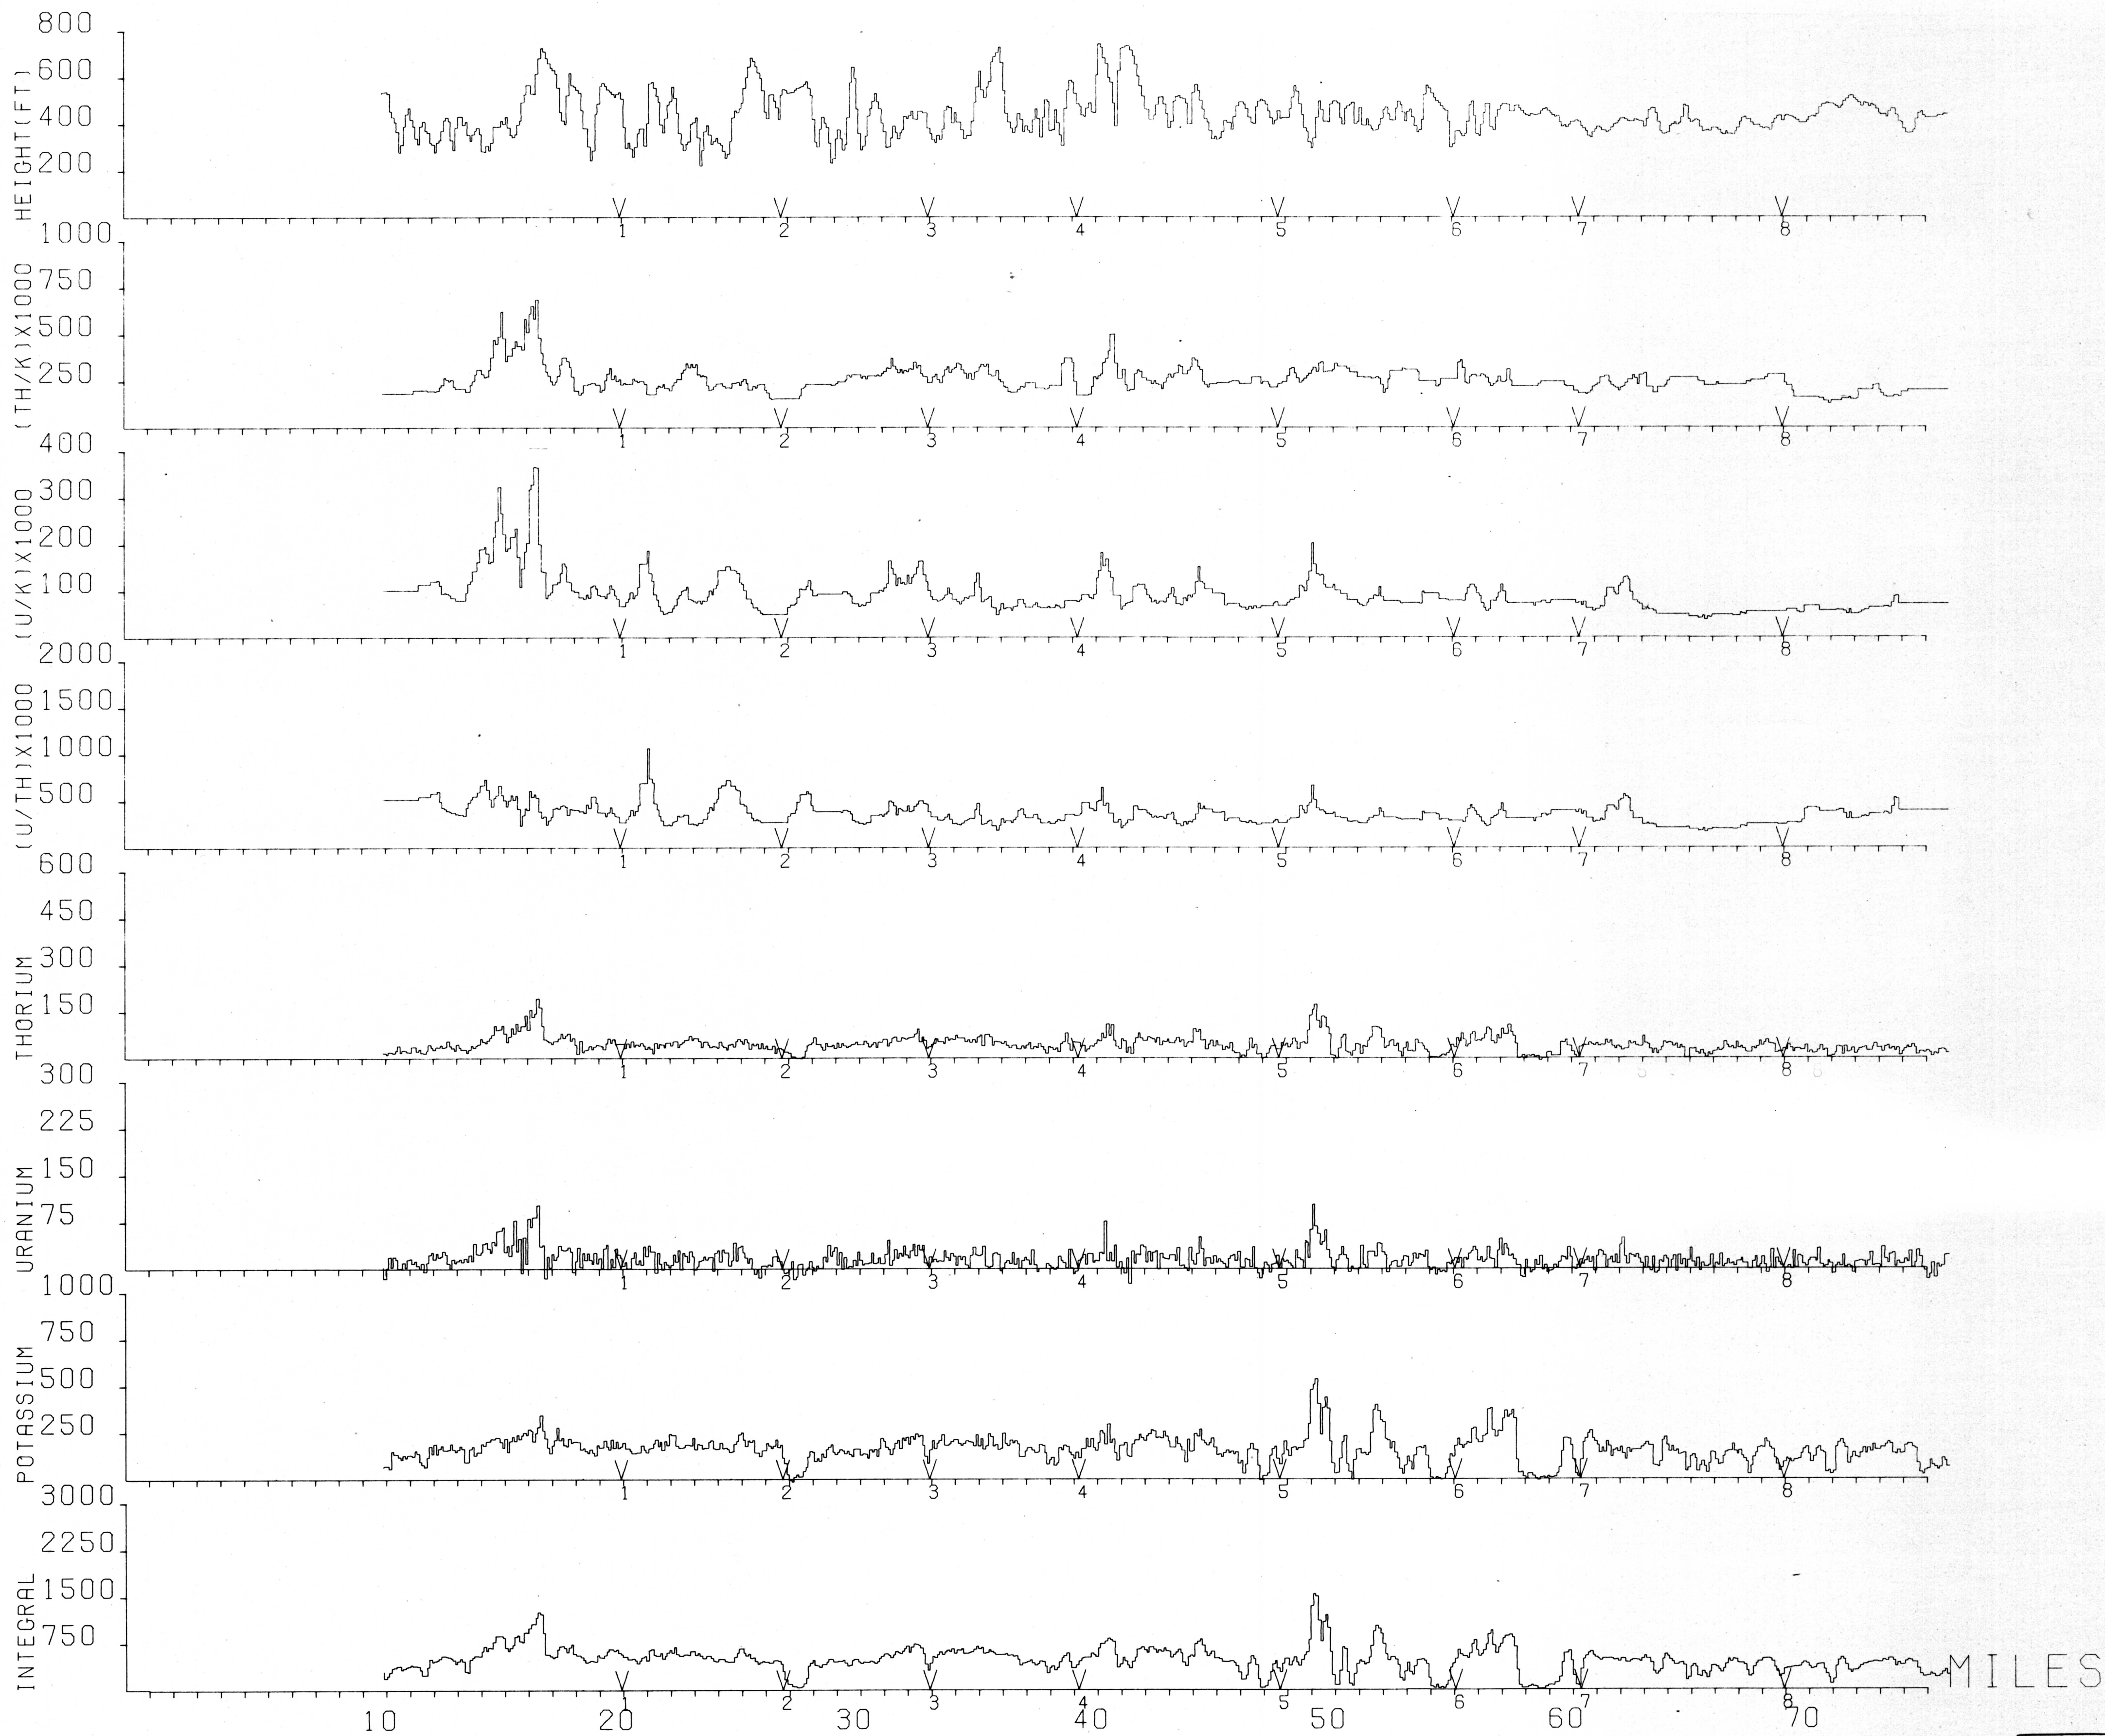

BLIND RIVER SURVEY 1974
LINE 3

This map has been reprinted from a scanned version of the original map
Reproduction par numérisation d'une carte sur papier

OPEN FILE
262
May 1975
GEOLOGICAL SURVEY
OTTAWA