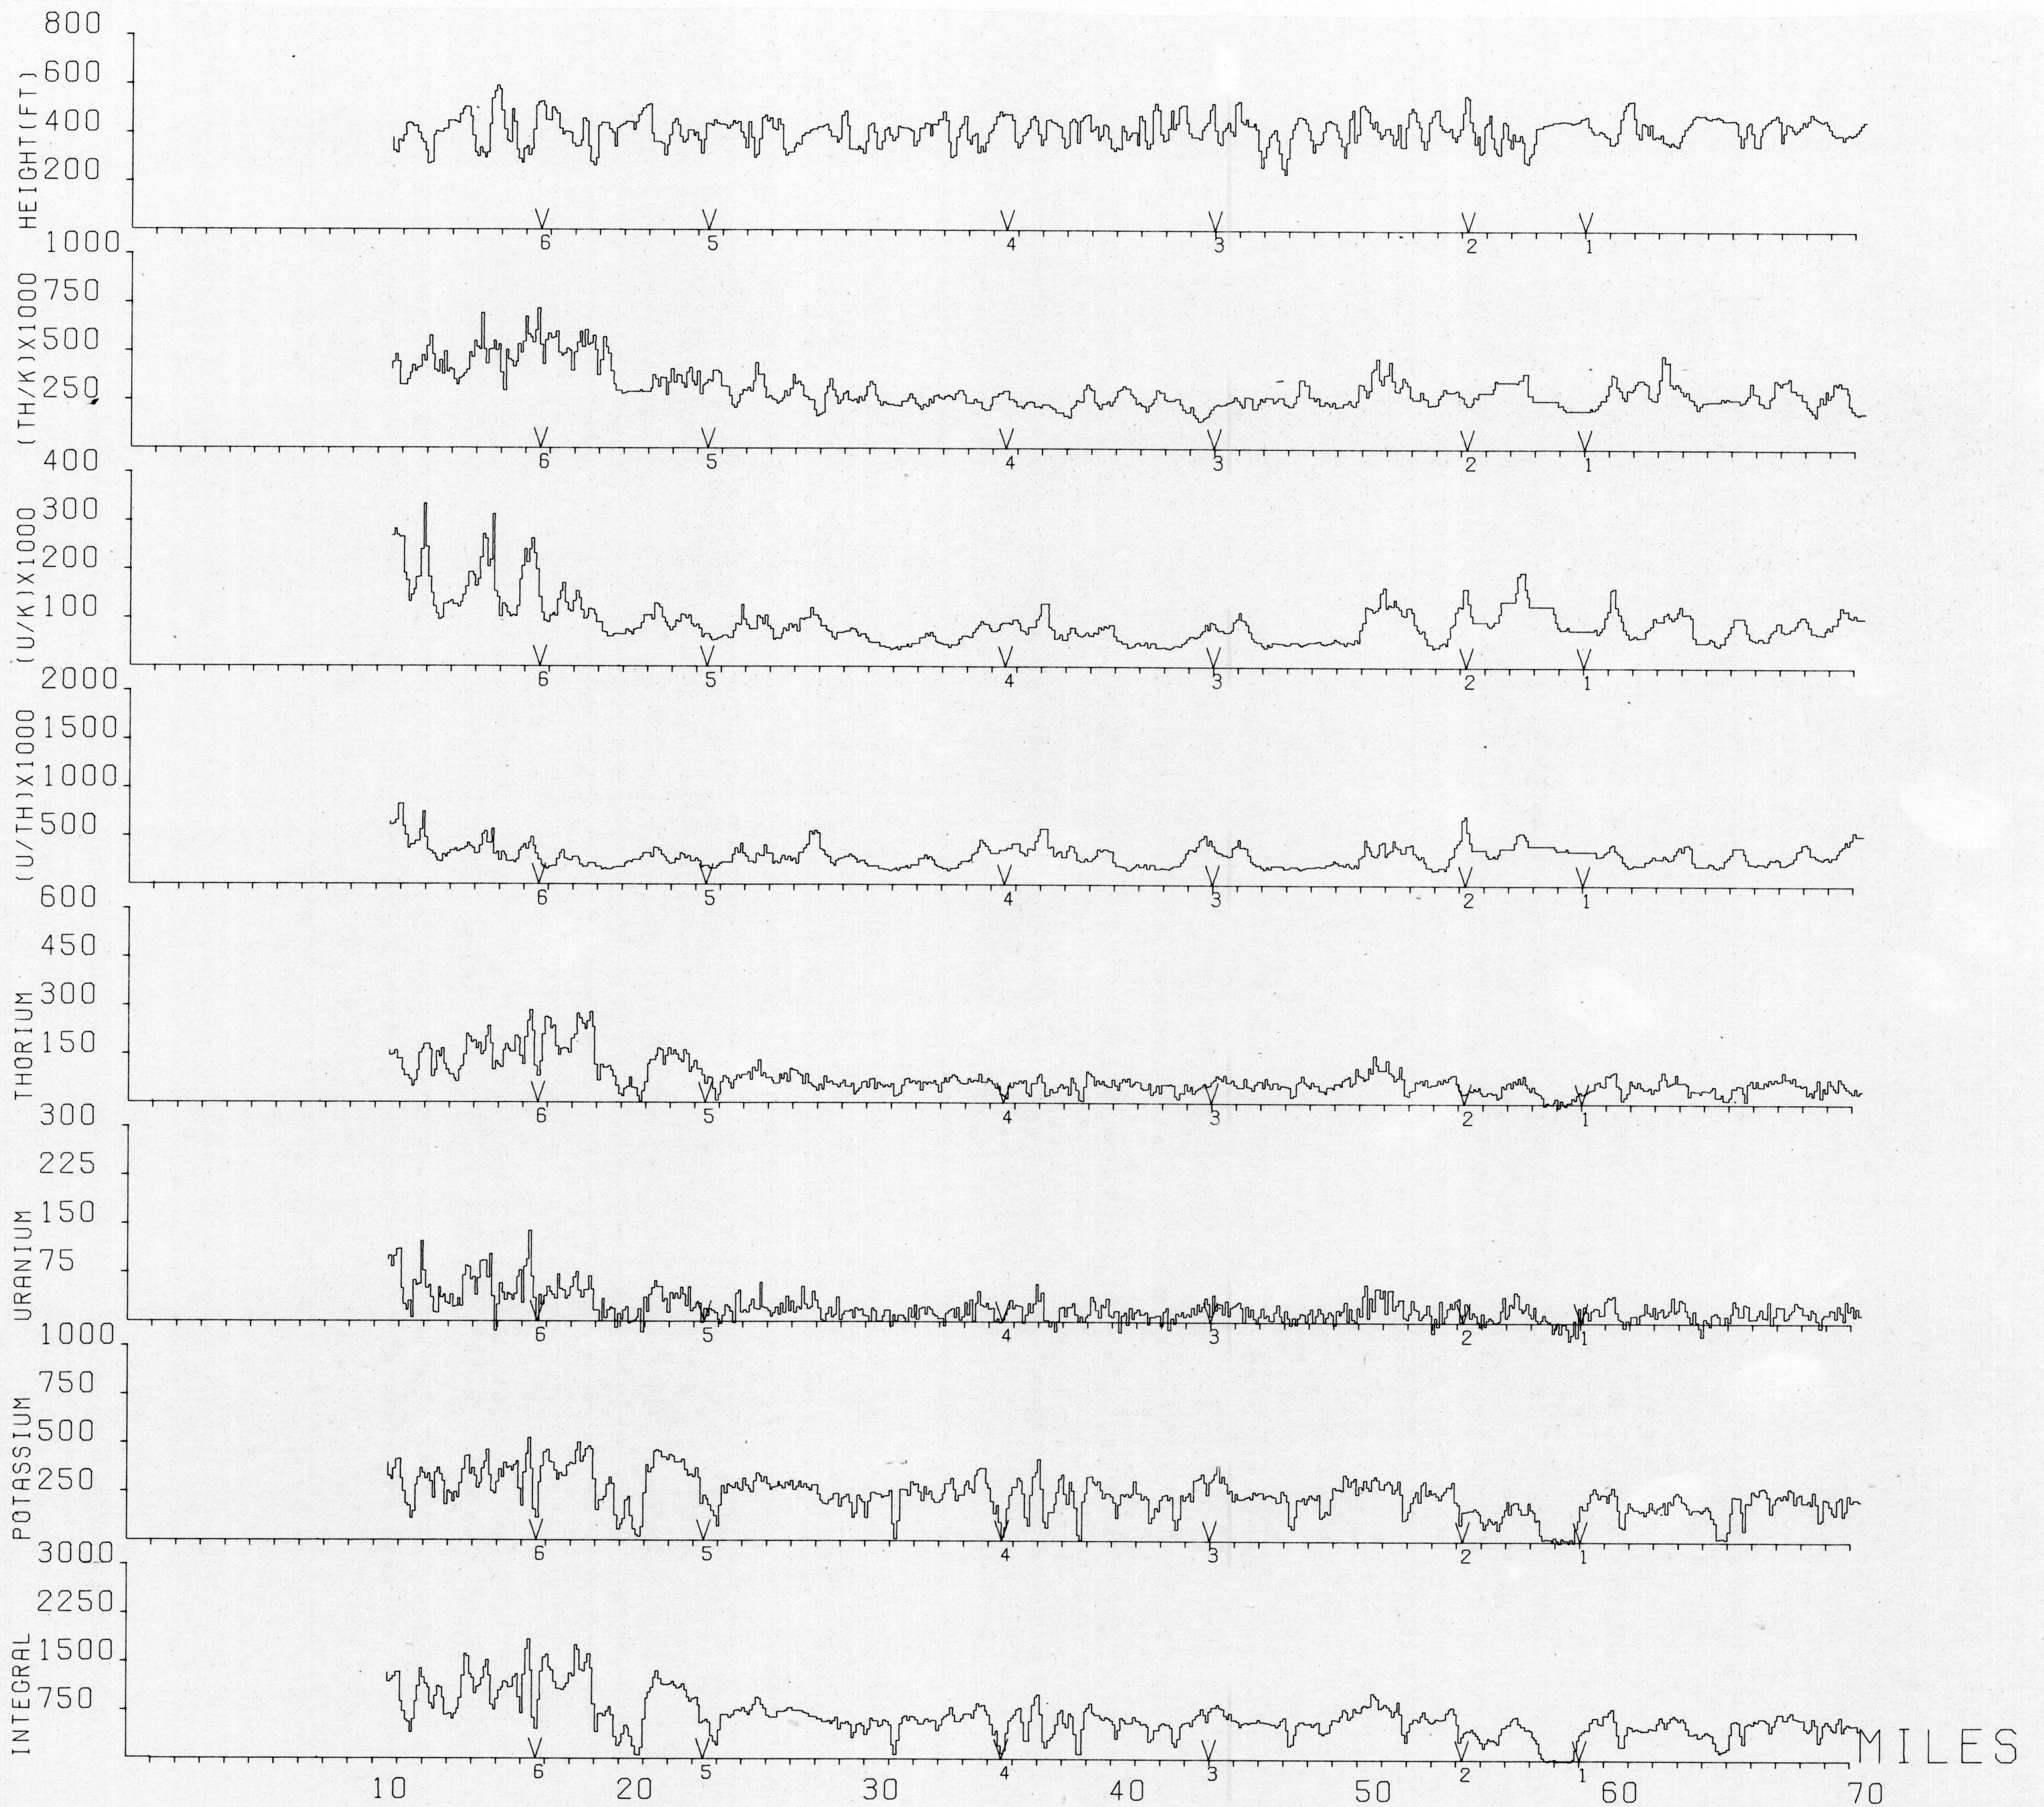

BLIND RIVER SURVEY 1974
LINE 15

This map has been reprinted from a scanned version of the original map
Reproduction par numérisation d'une carte sur papier

OPEN FILE
262
May 1975
GEOLOGICAL SURVEY
OTTAWA