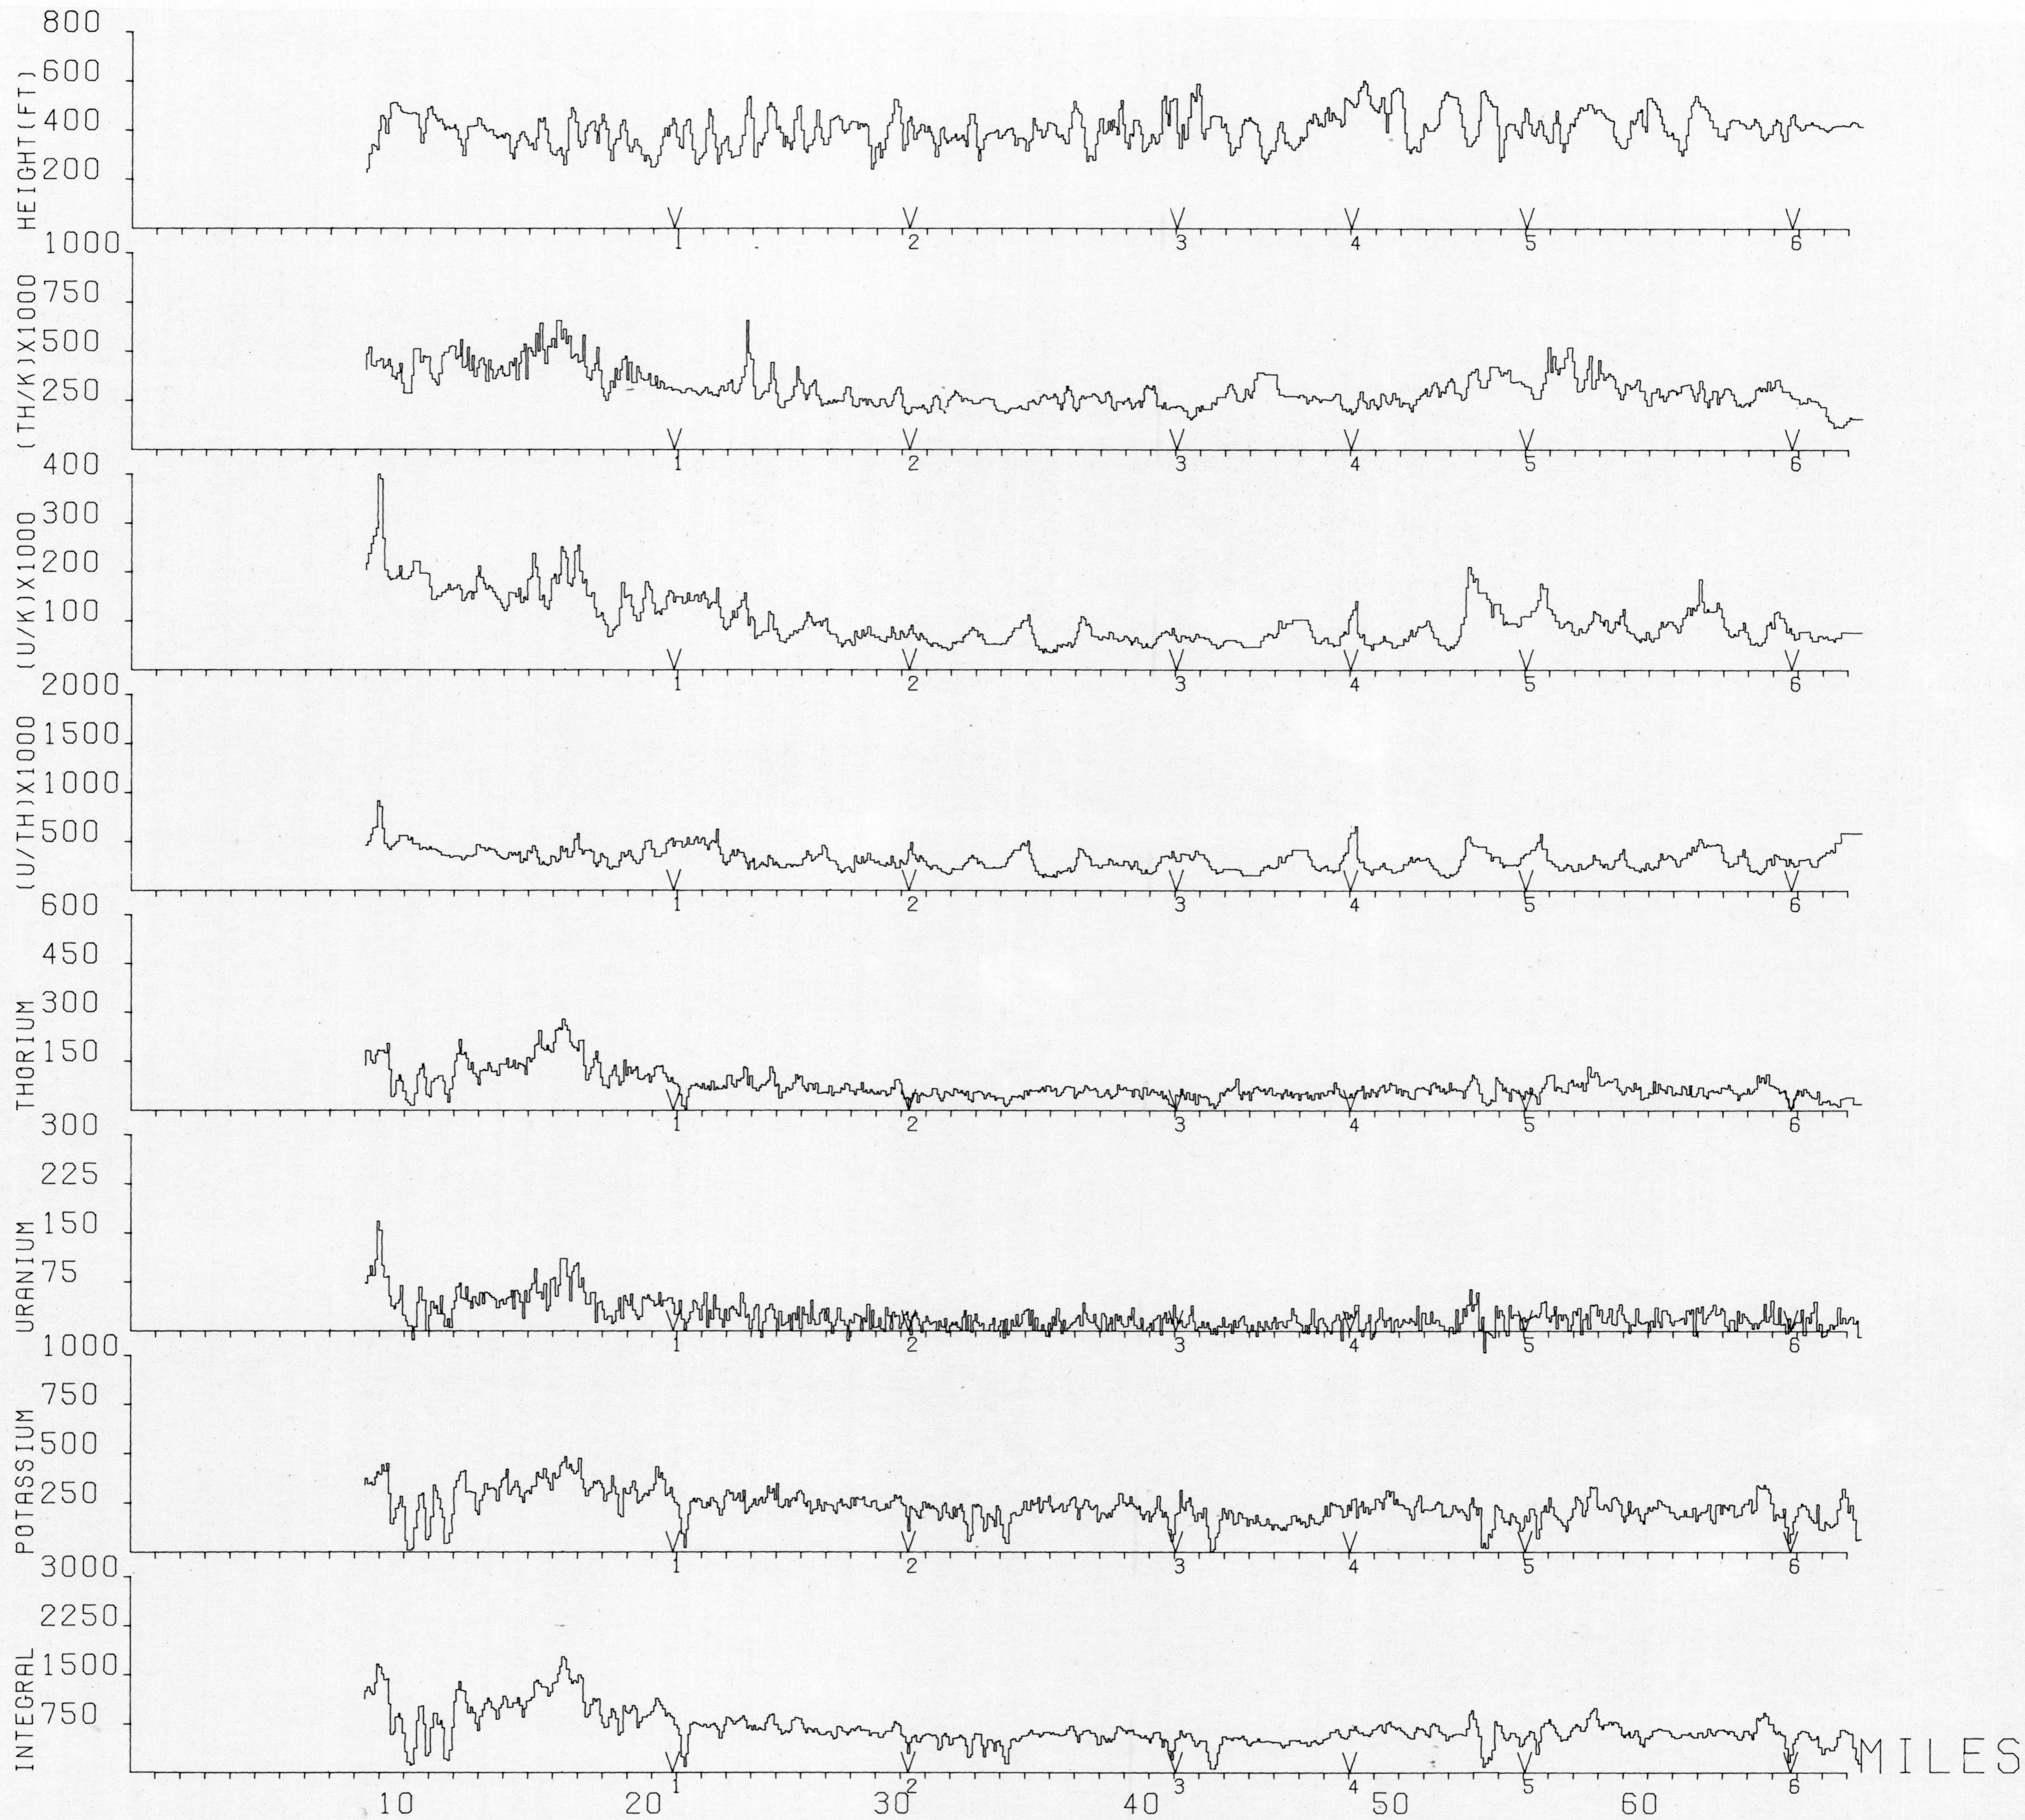

BLIND RIVER SURVEY 1974
LINE 14

This map has been reprinted from a scanned version of the original map
Reproduction par numérisation d'une carte sur papier

OPEN FILE
262
May 1975
GEOLOGICAL SURVEY
OTTAWA