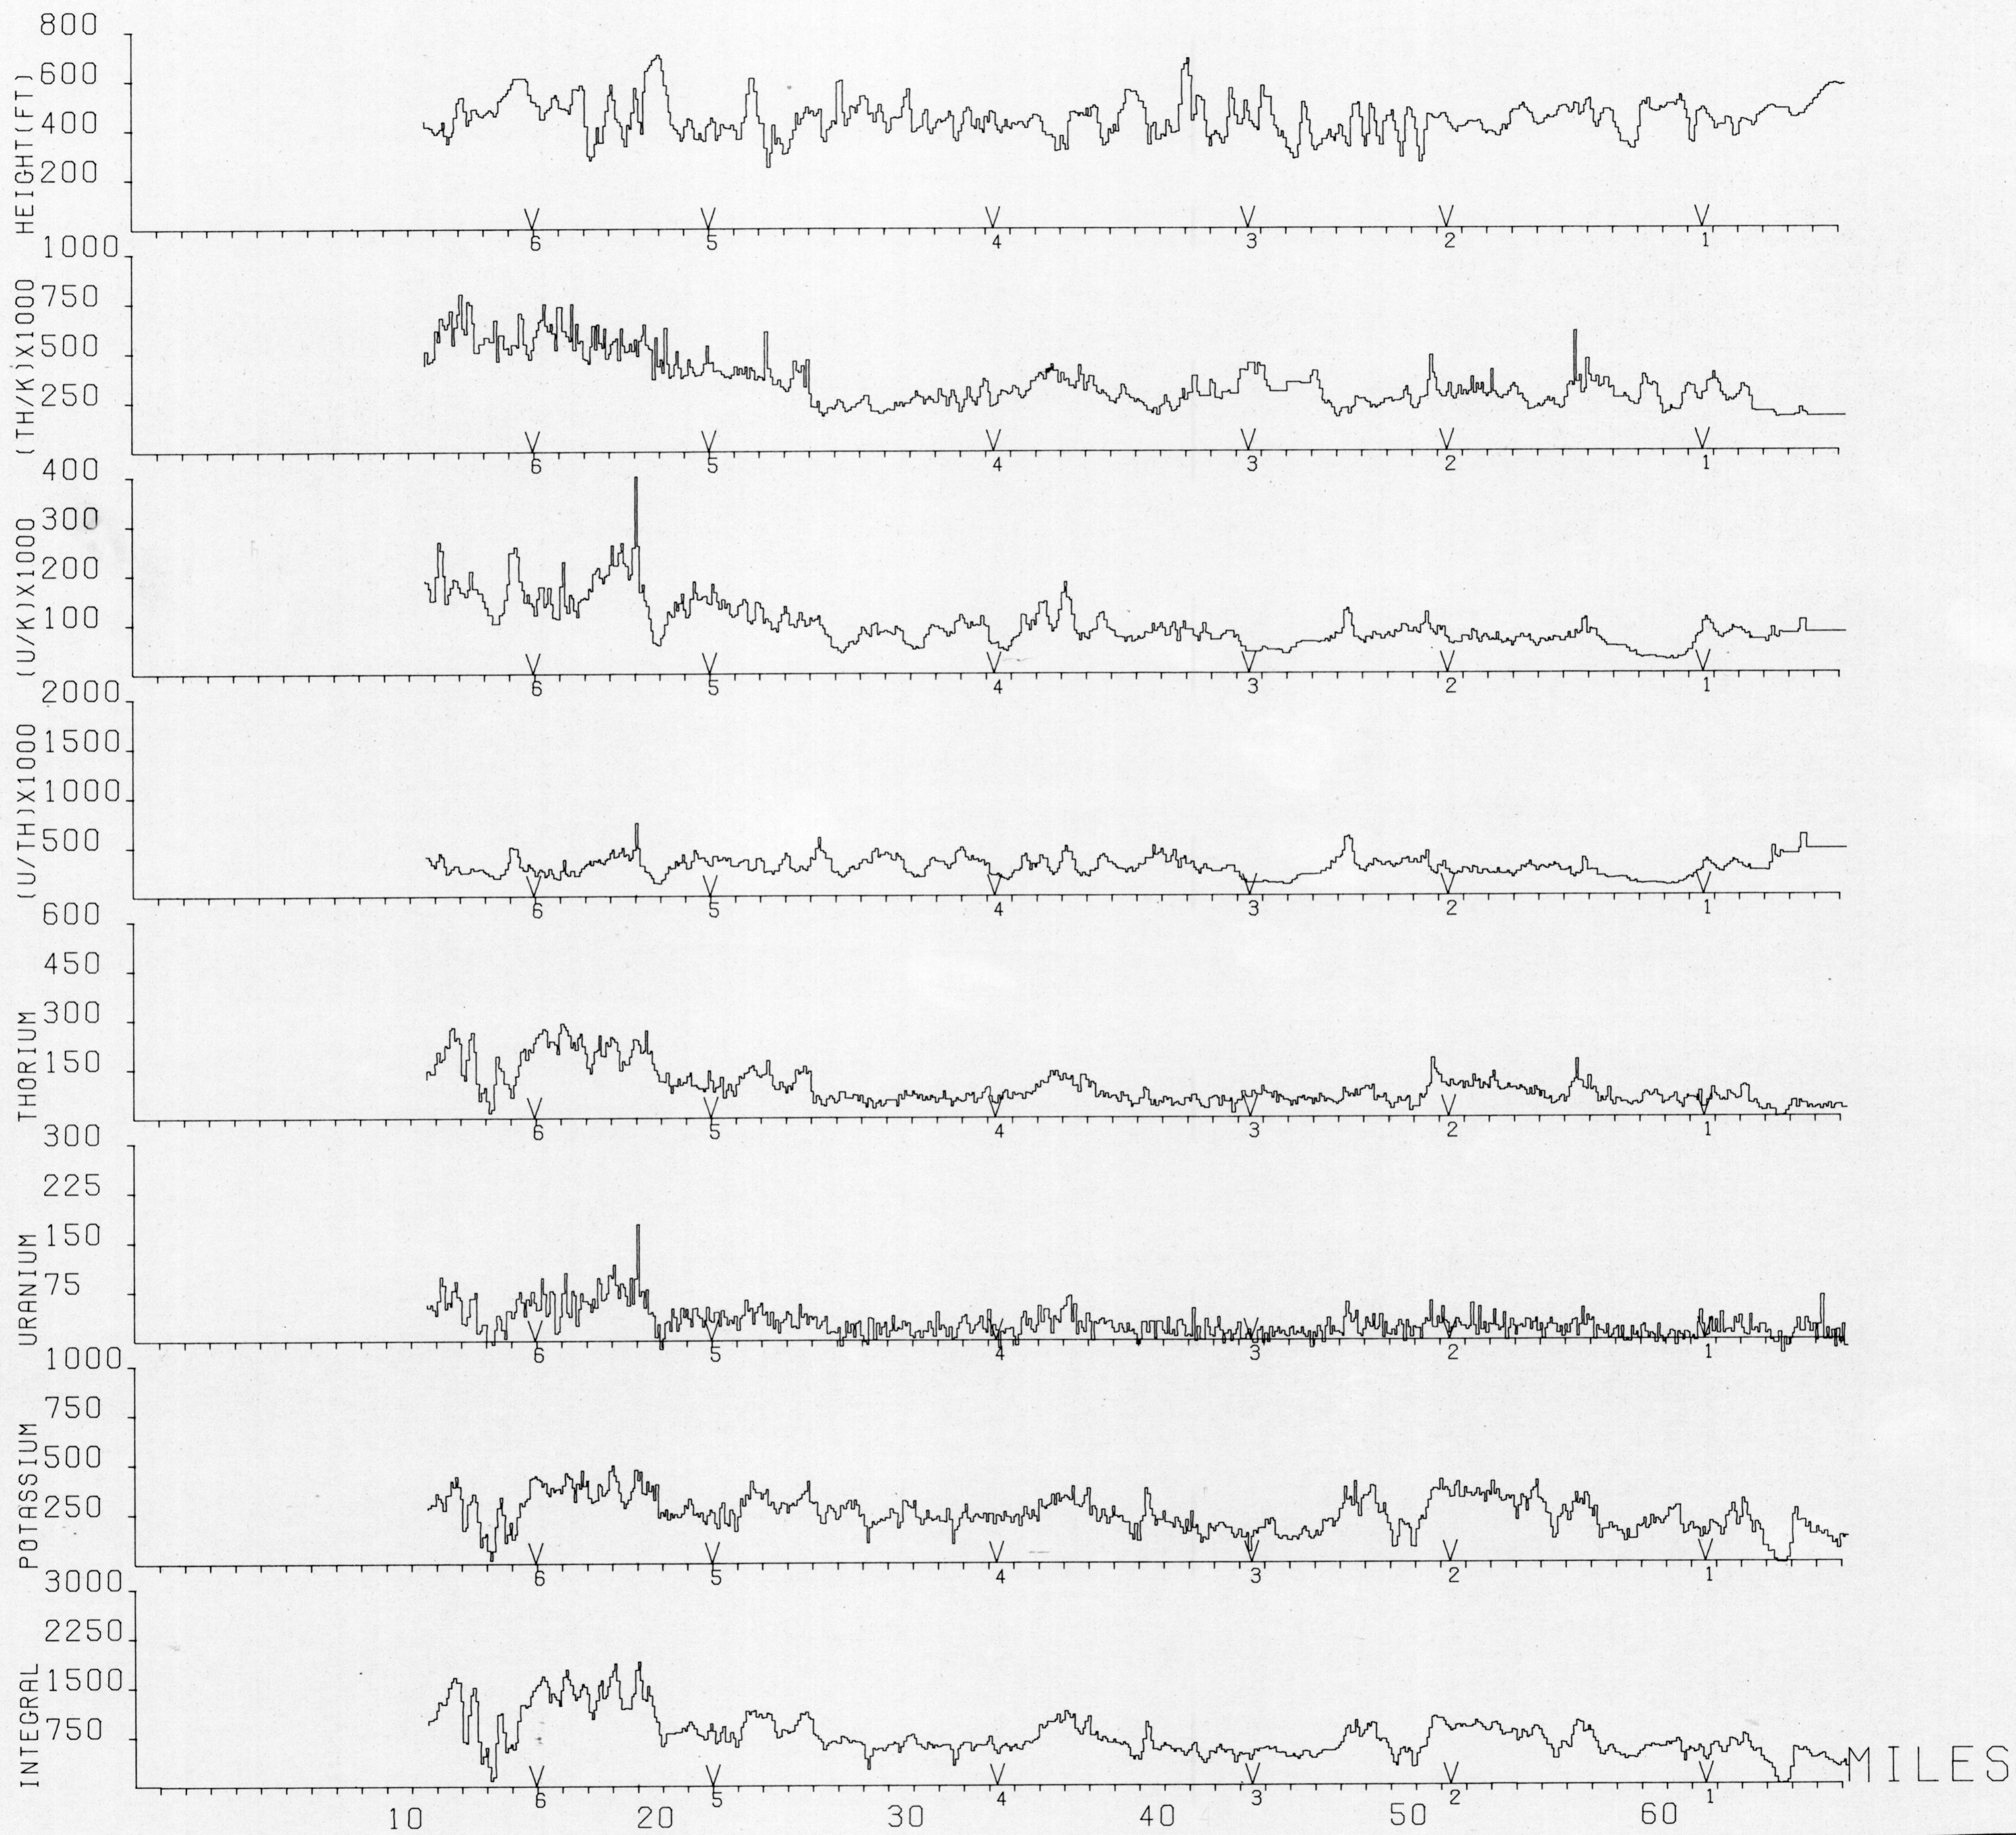

BLIND RIVER SURVEY 1974
LINE 13

This map has been reprinted from a scanned version of the original map
Reproduction par numérisation d'une carte sur papier

OPEN FILE
262
May 1975
GEOLOGICAL SURVEY
OTTAWA