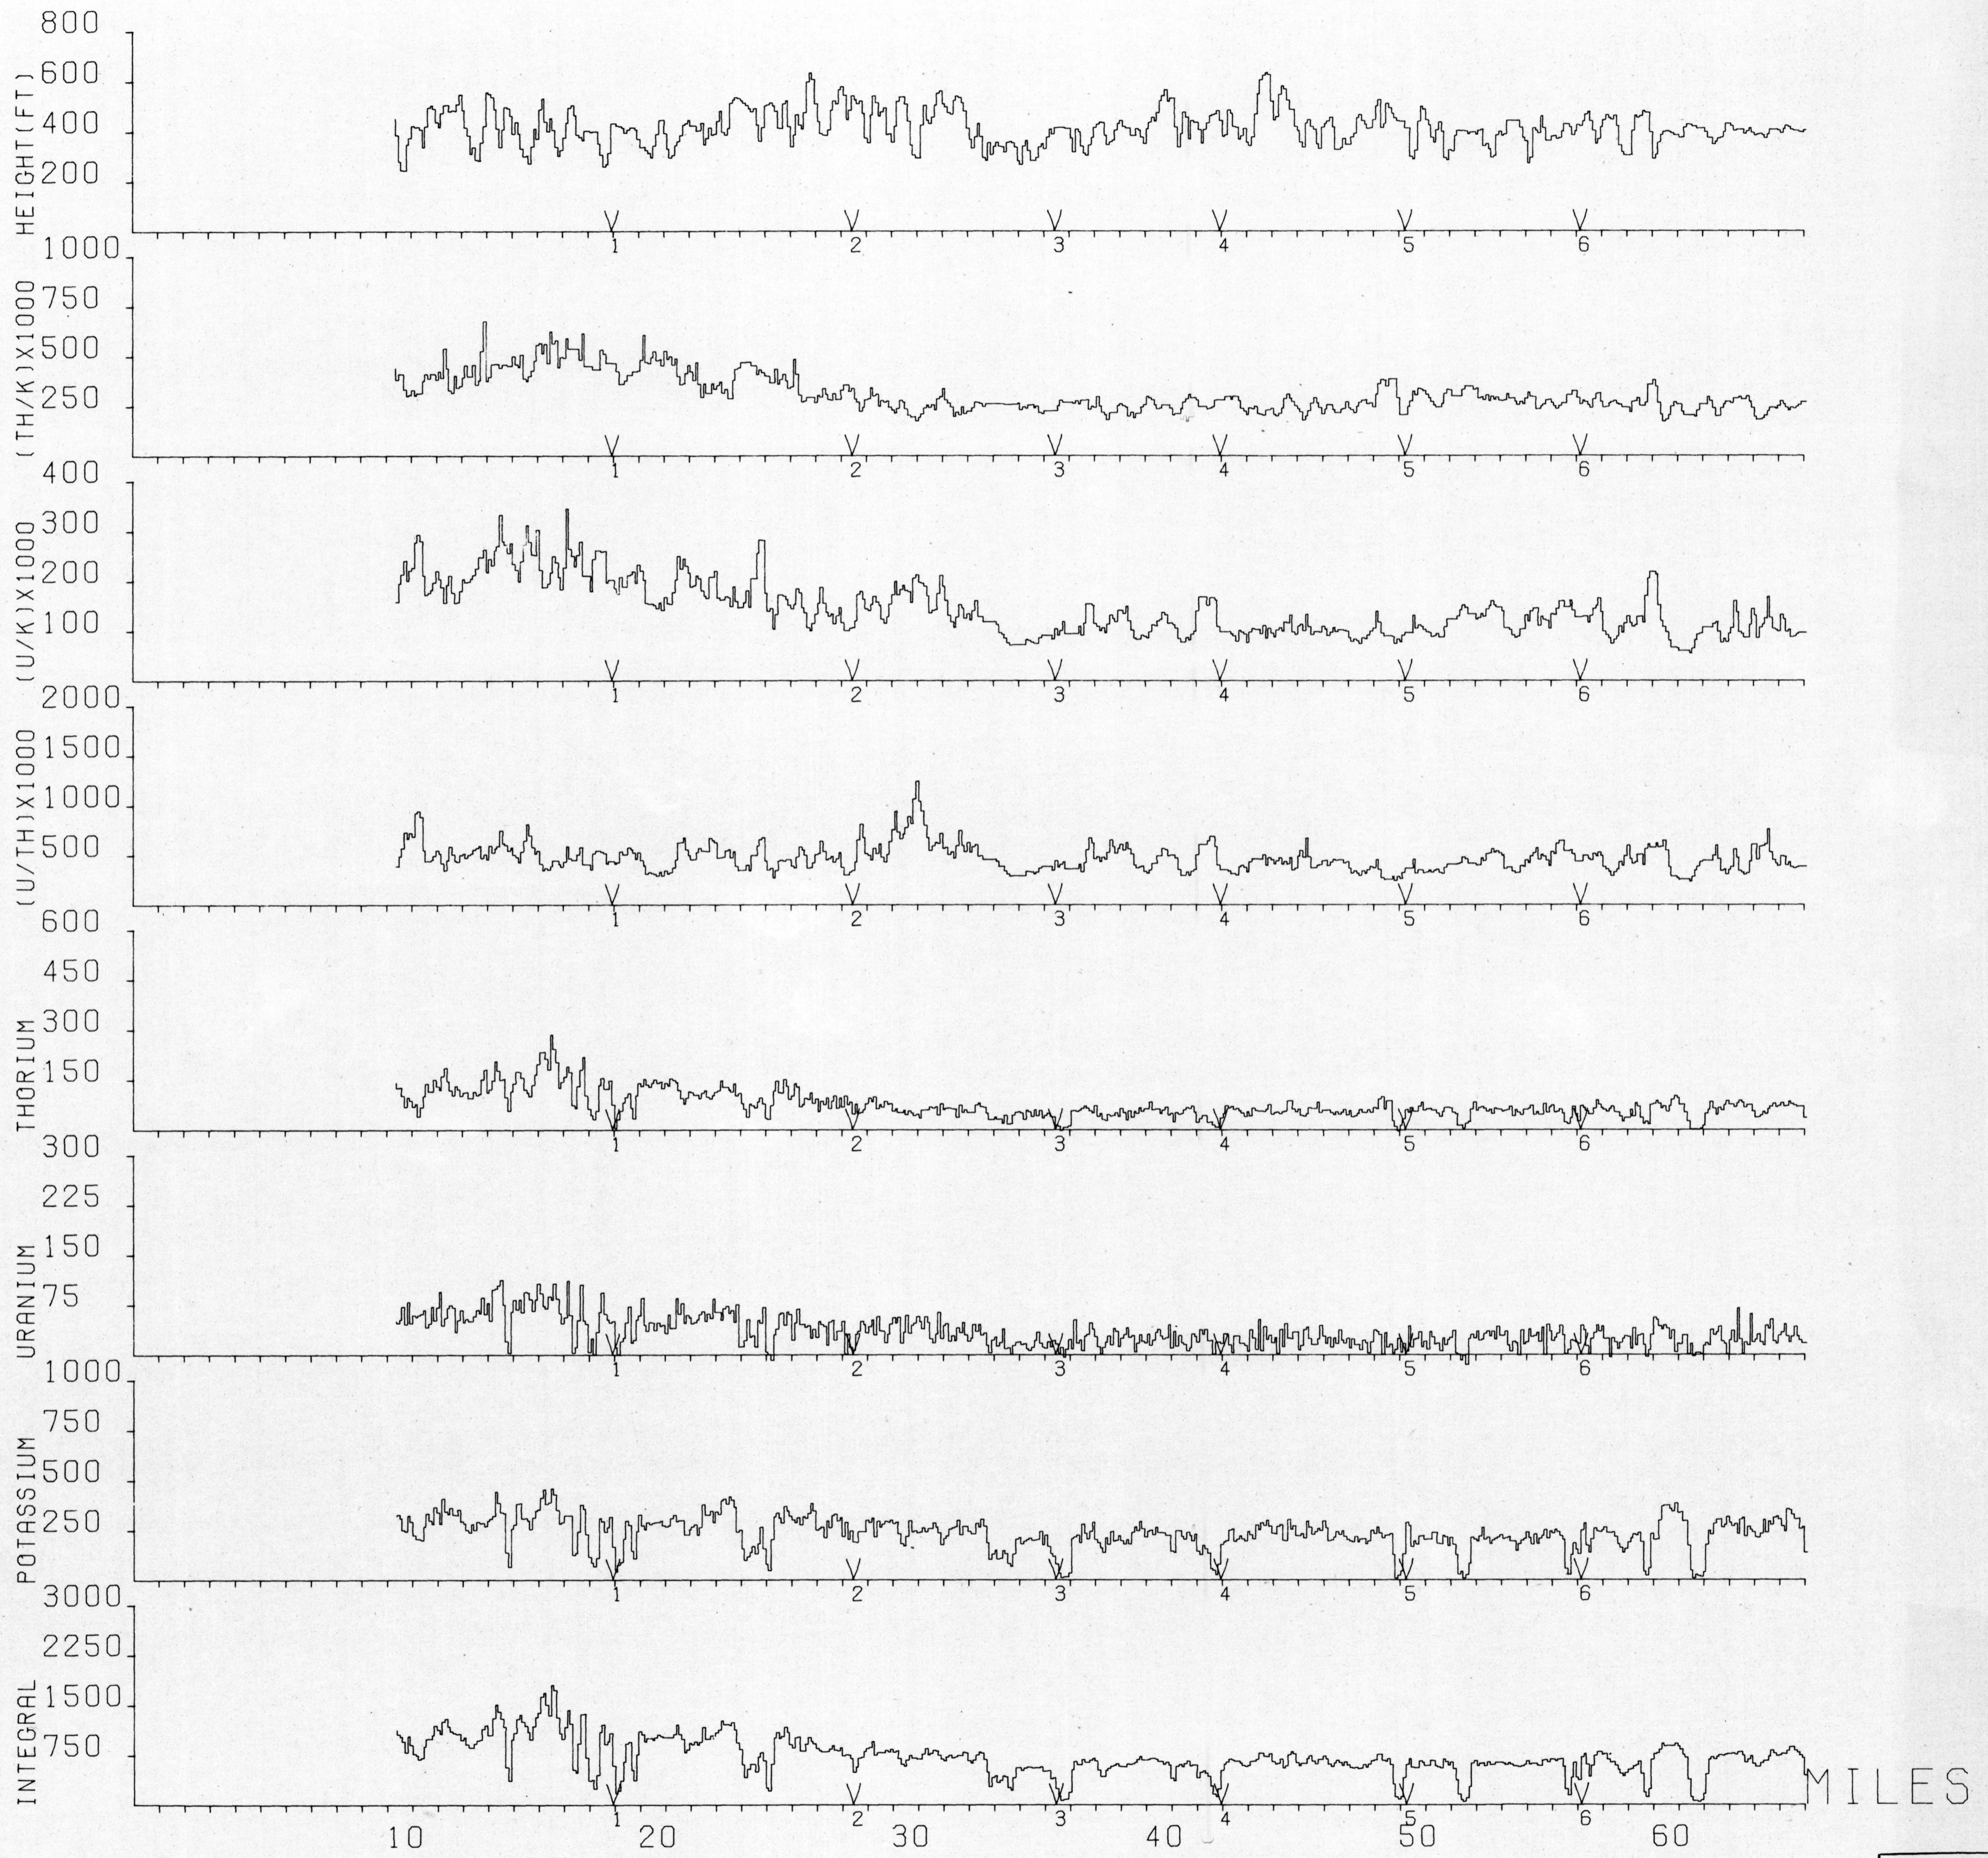

BLIND RIVER SURVEY 1974
LINE 10

OPEN FILE
262
May 1975
GEOLOGICAL SURVEY
OTTAWA

This map has been reprinted from a scanned version of the original map
Reproduction par numérisation d'une carte sur papier