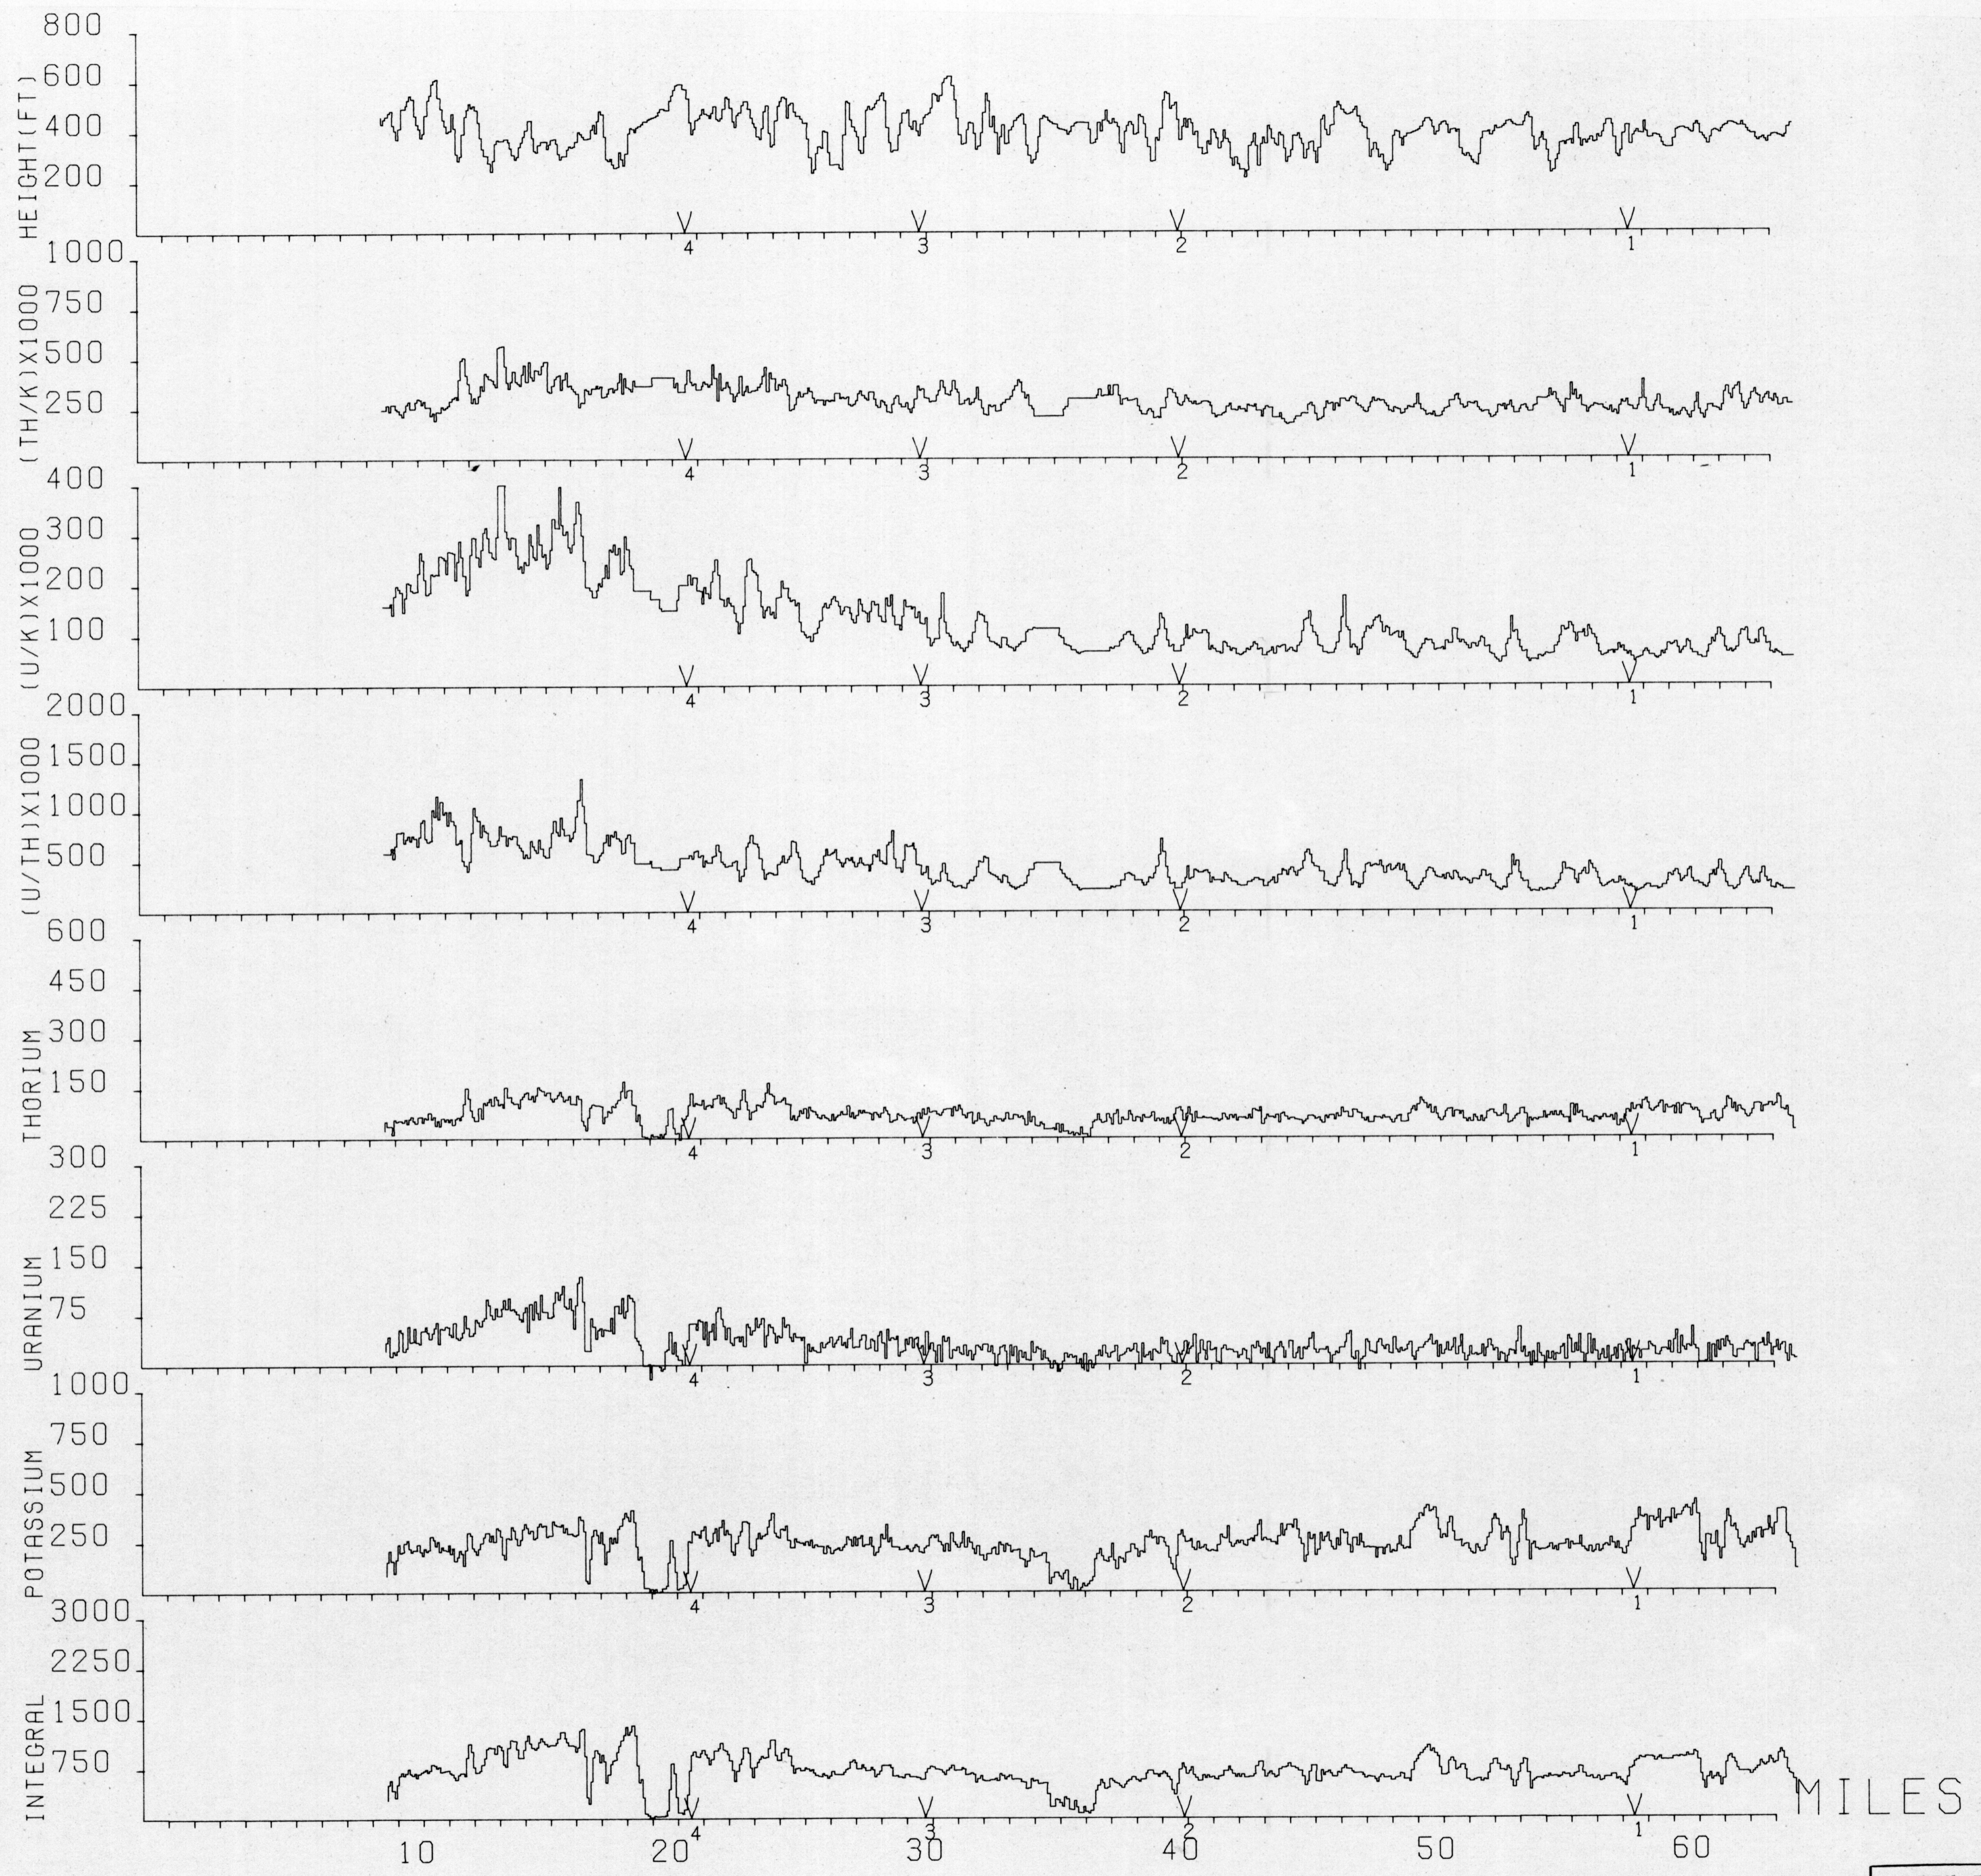

BLIND RIVER SURVEY 1974
LINE 9

This map has been reprinted from a scanned version of the original map
Reproduction par numérisation d'une carte sur papier

OPEN FILE
262
May 1975
GEOLOGICAL SURVEY
OTTAWA