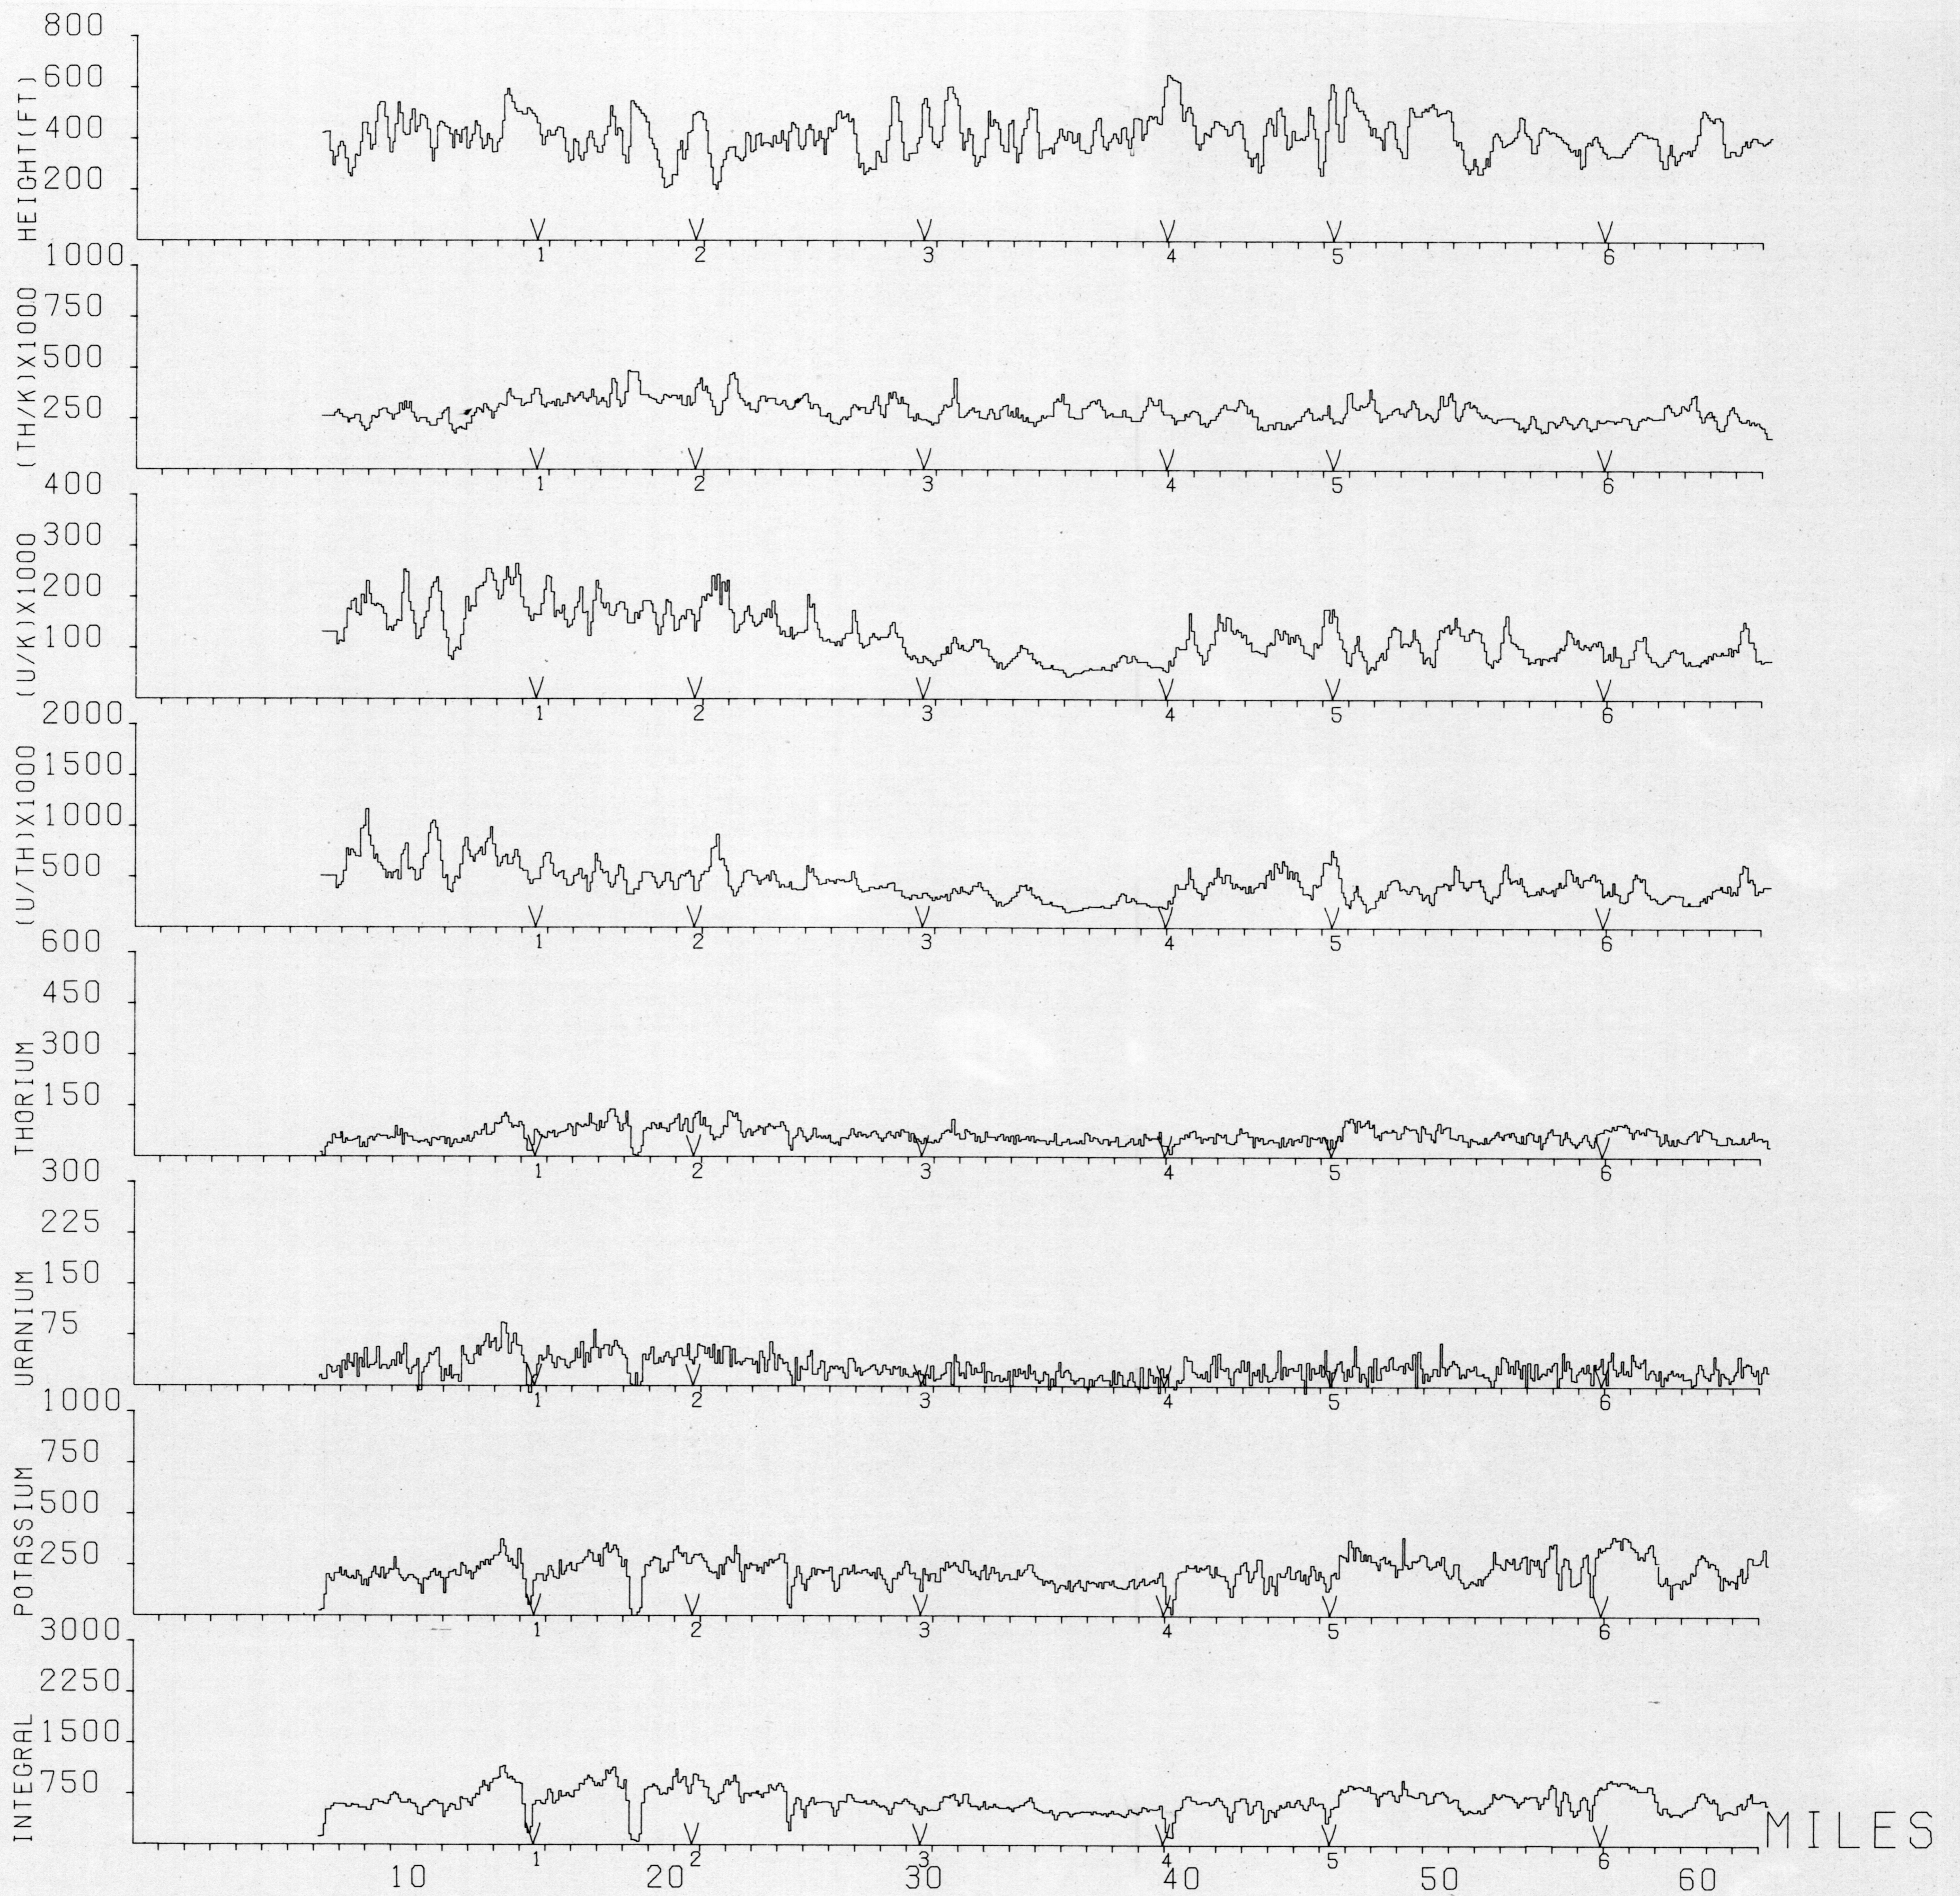

BLIND RIVER SURVEY 1974
LINE 8

This map has been reprinted from a scanned version of the original map
Reproduction par numérisation d'une carte sur papier

OPEN FILE
262
May 1975
GEOLOGICAL SURVEY
OTTAWA