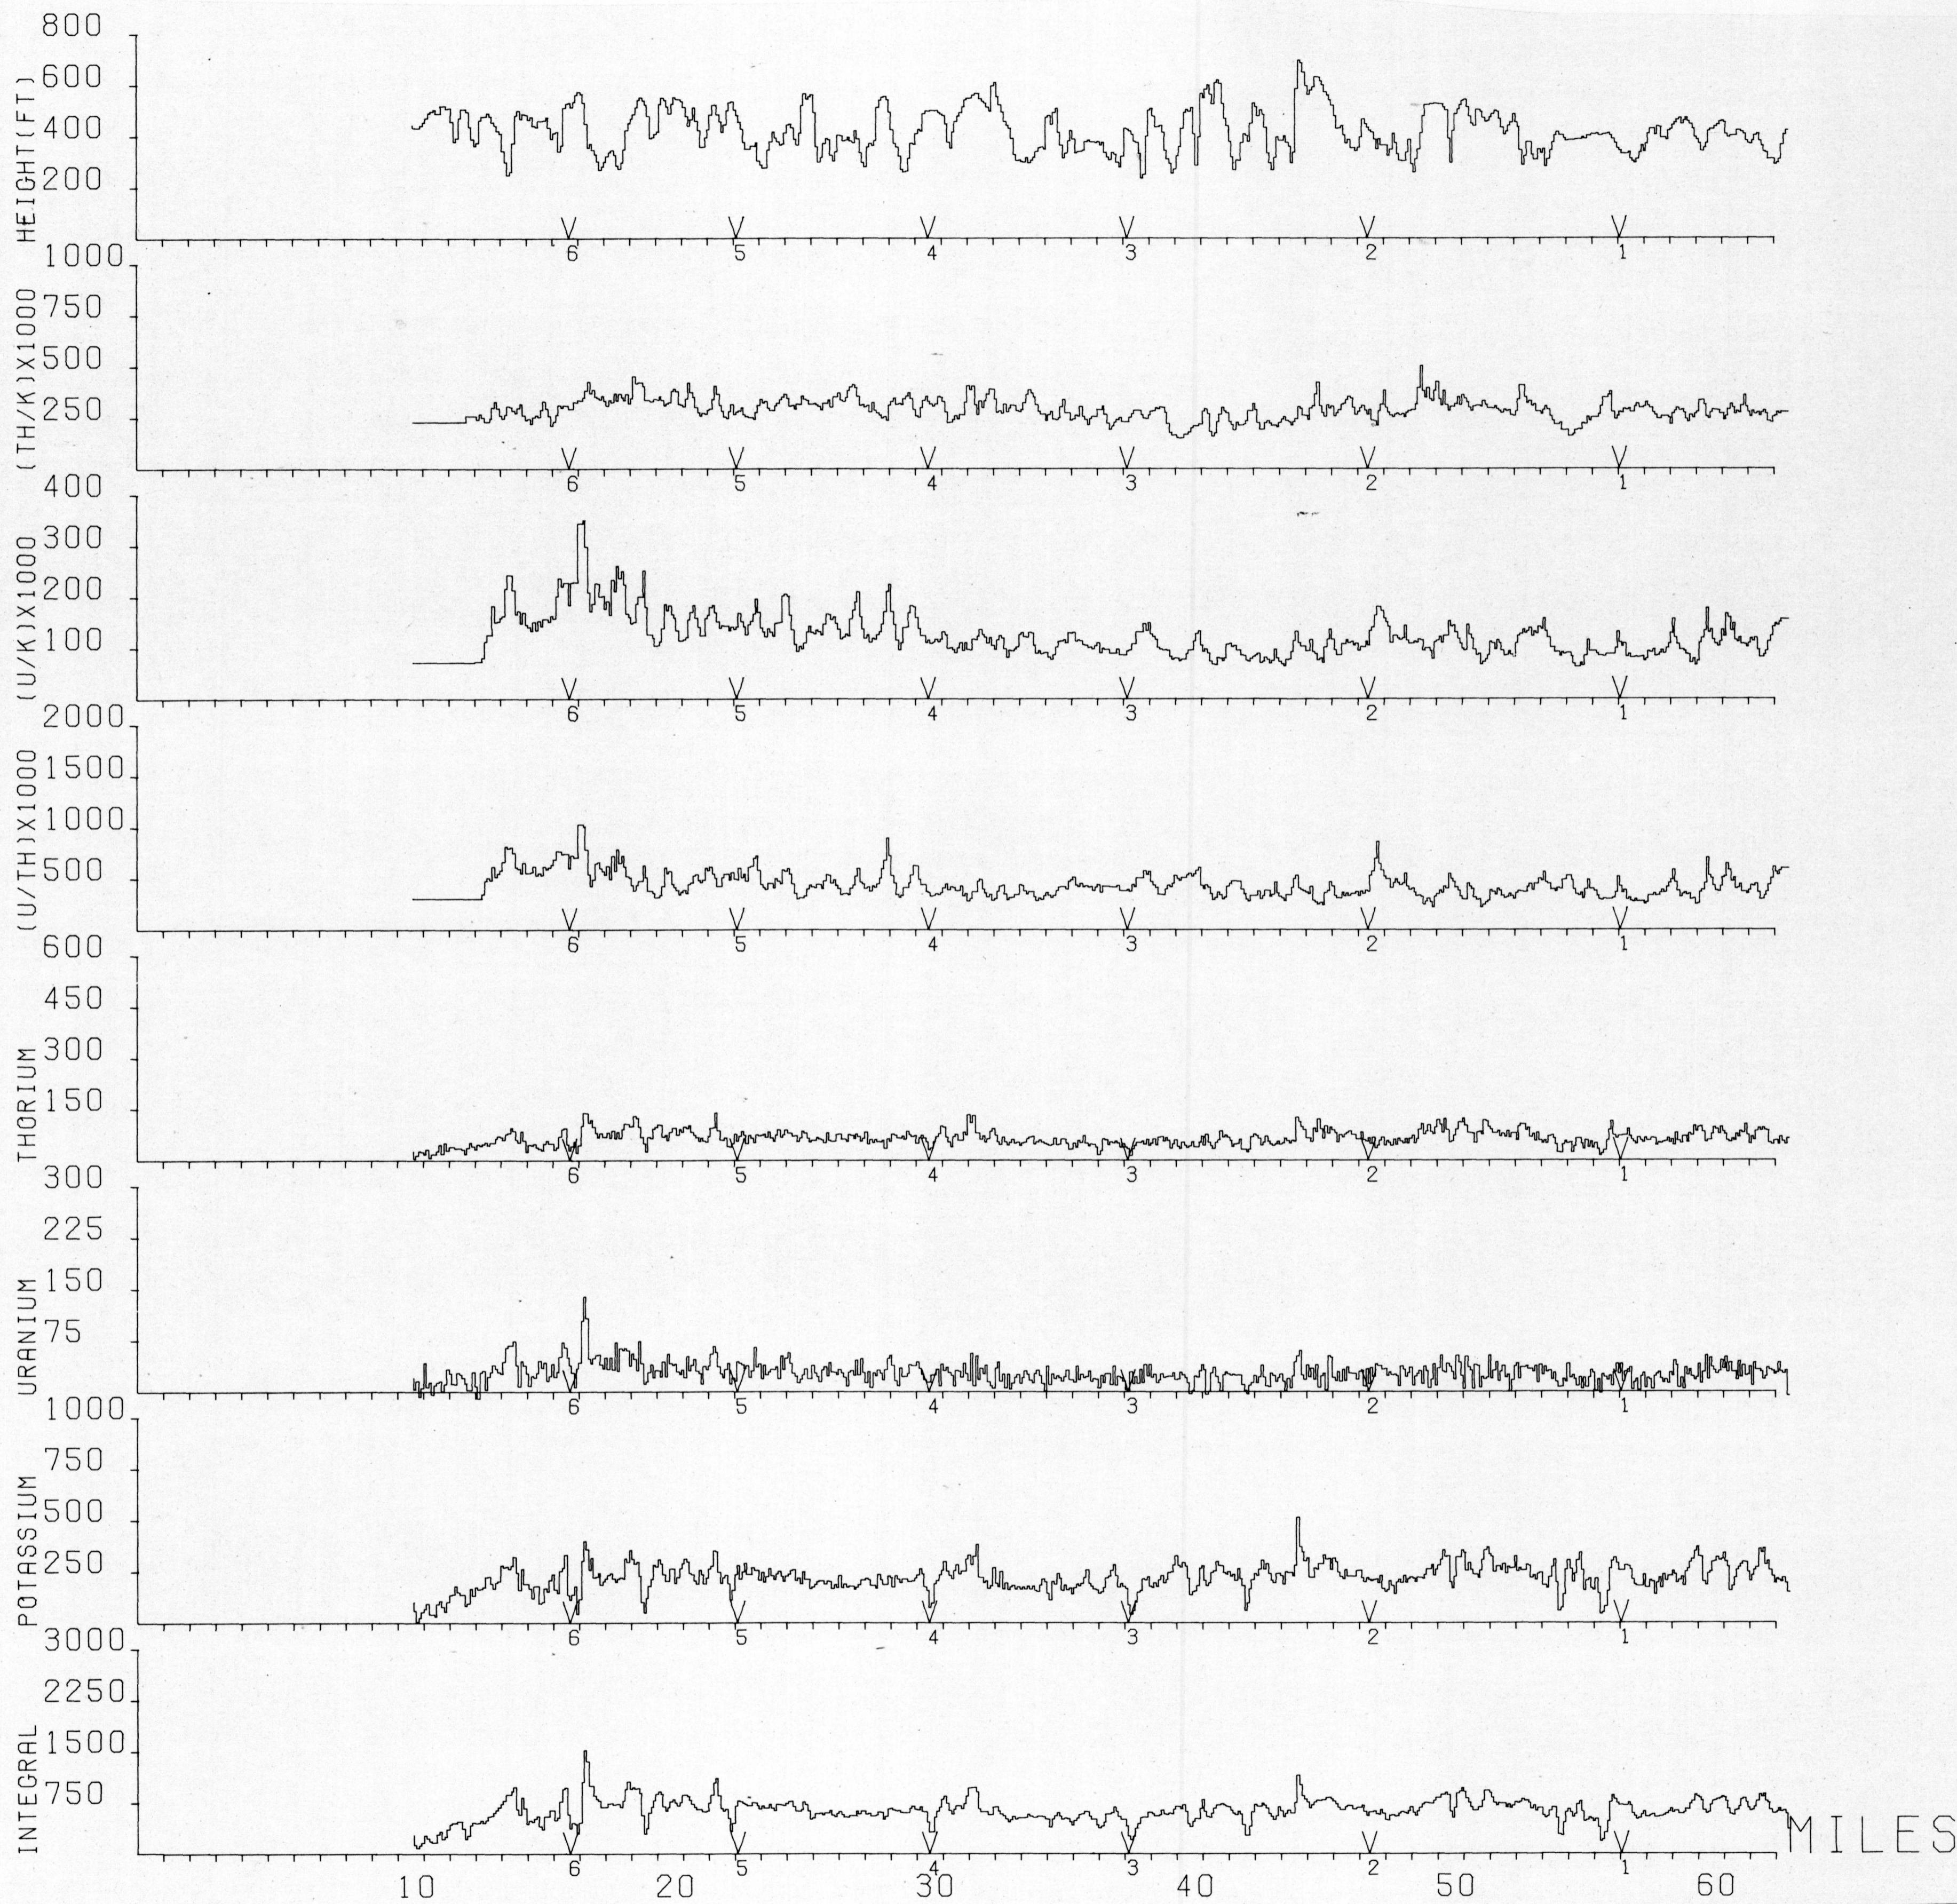

BLIND RIVER SURVEY 1974
LINE 7

This map has been reprinted from a scanned version of the original map
Reproduction par numérisation d'une carte sur papier

OPEN FILE
262
May 1975
GEOLOGICAL SURVEY
OTTAWA