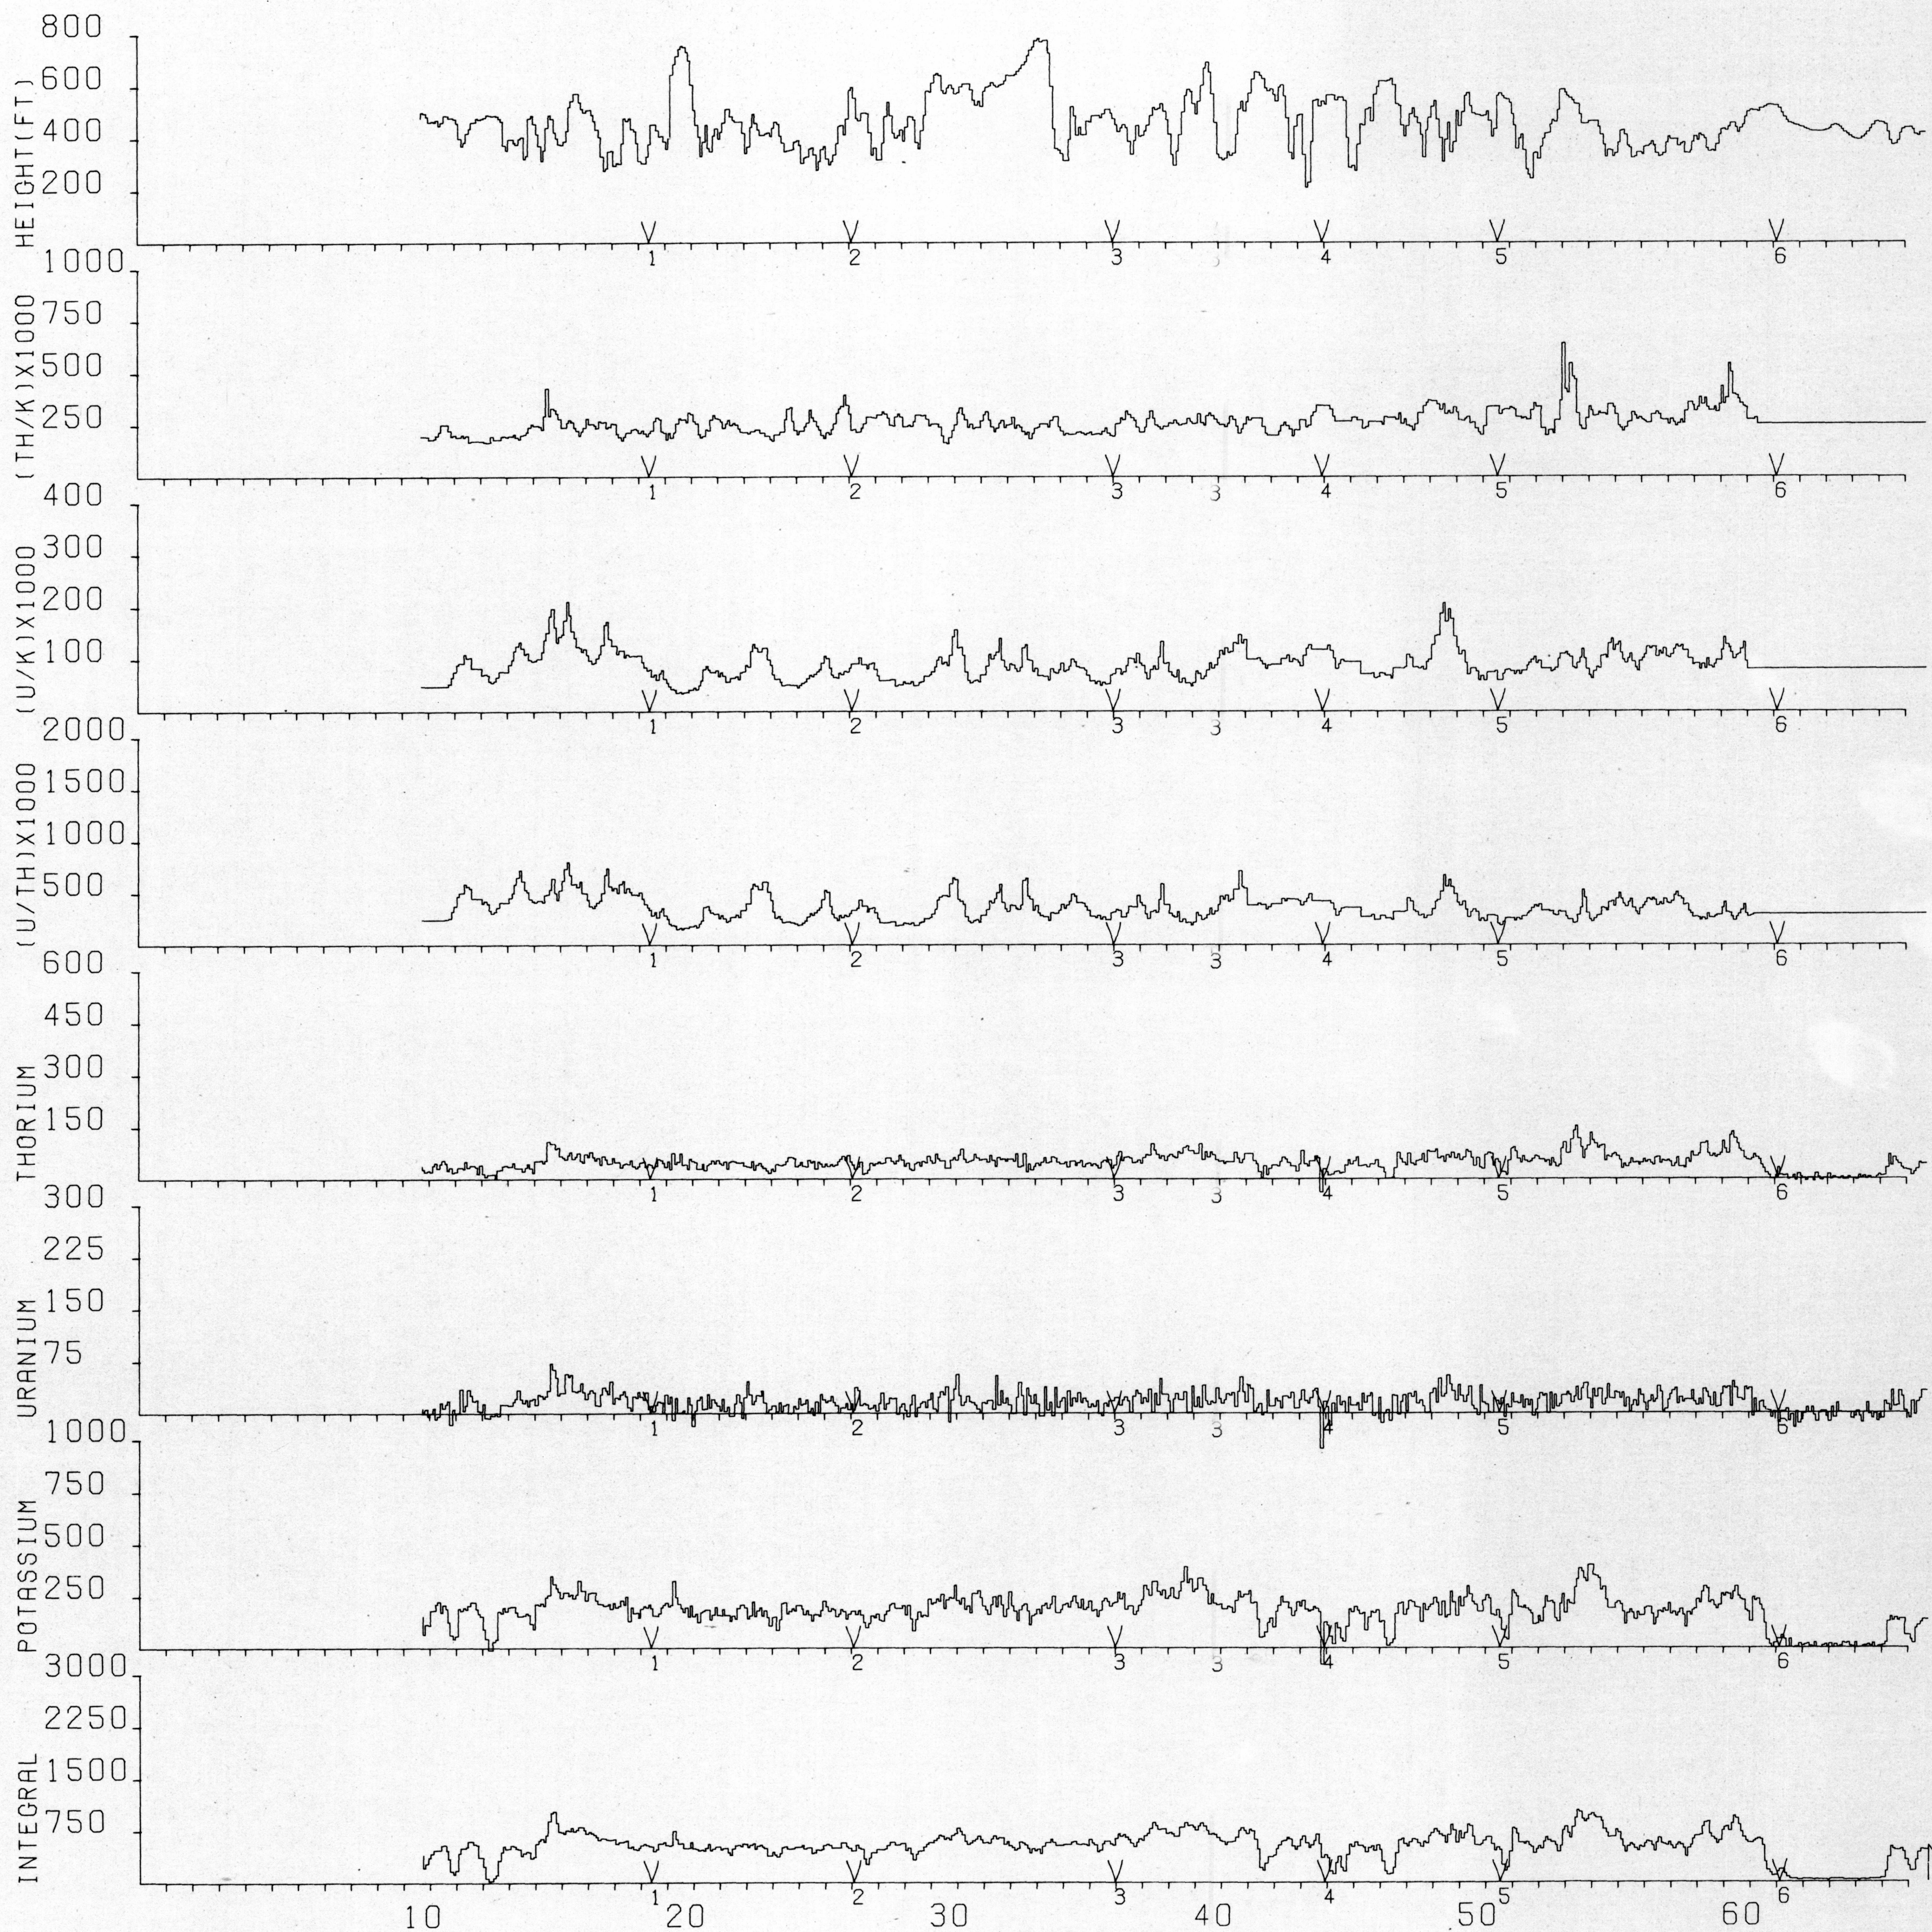

BLIND RIVER SURVEY 1974  
LINE 5

This map has been reprinted from a scanned version of the original map  
Reproduction par numérisation d'une carte sur papier

OPEN FILE  
262  
May 1975  
GEOLOGICAL SURVEY  
OTTAWA