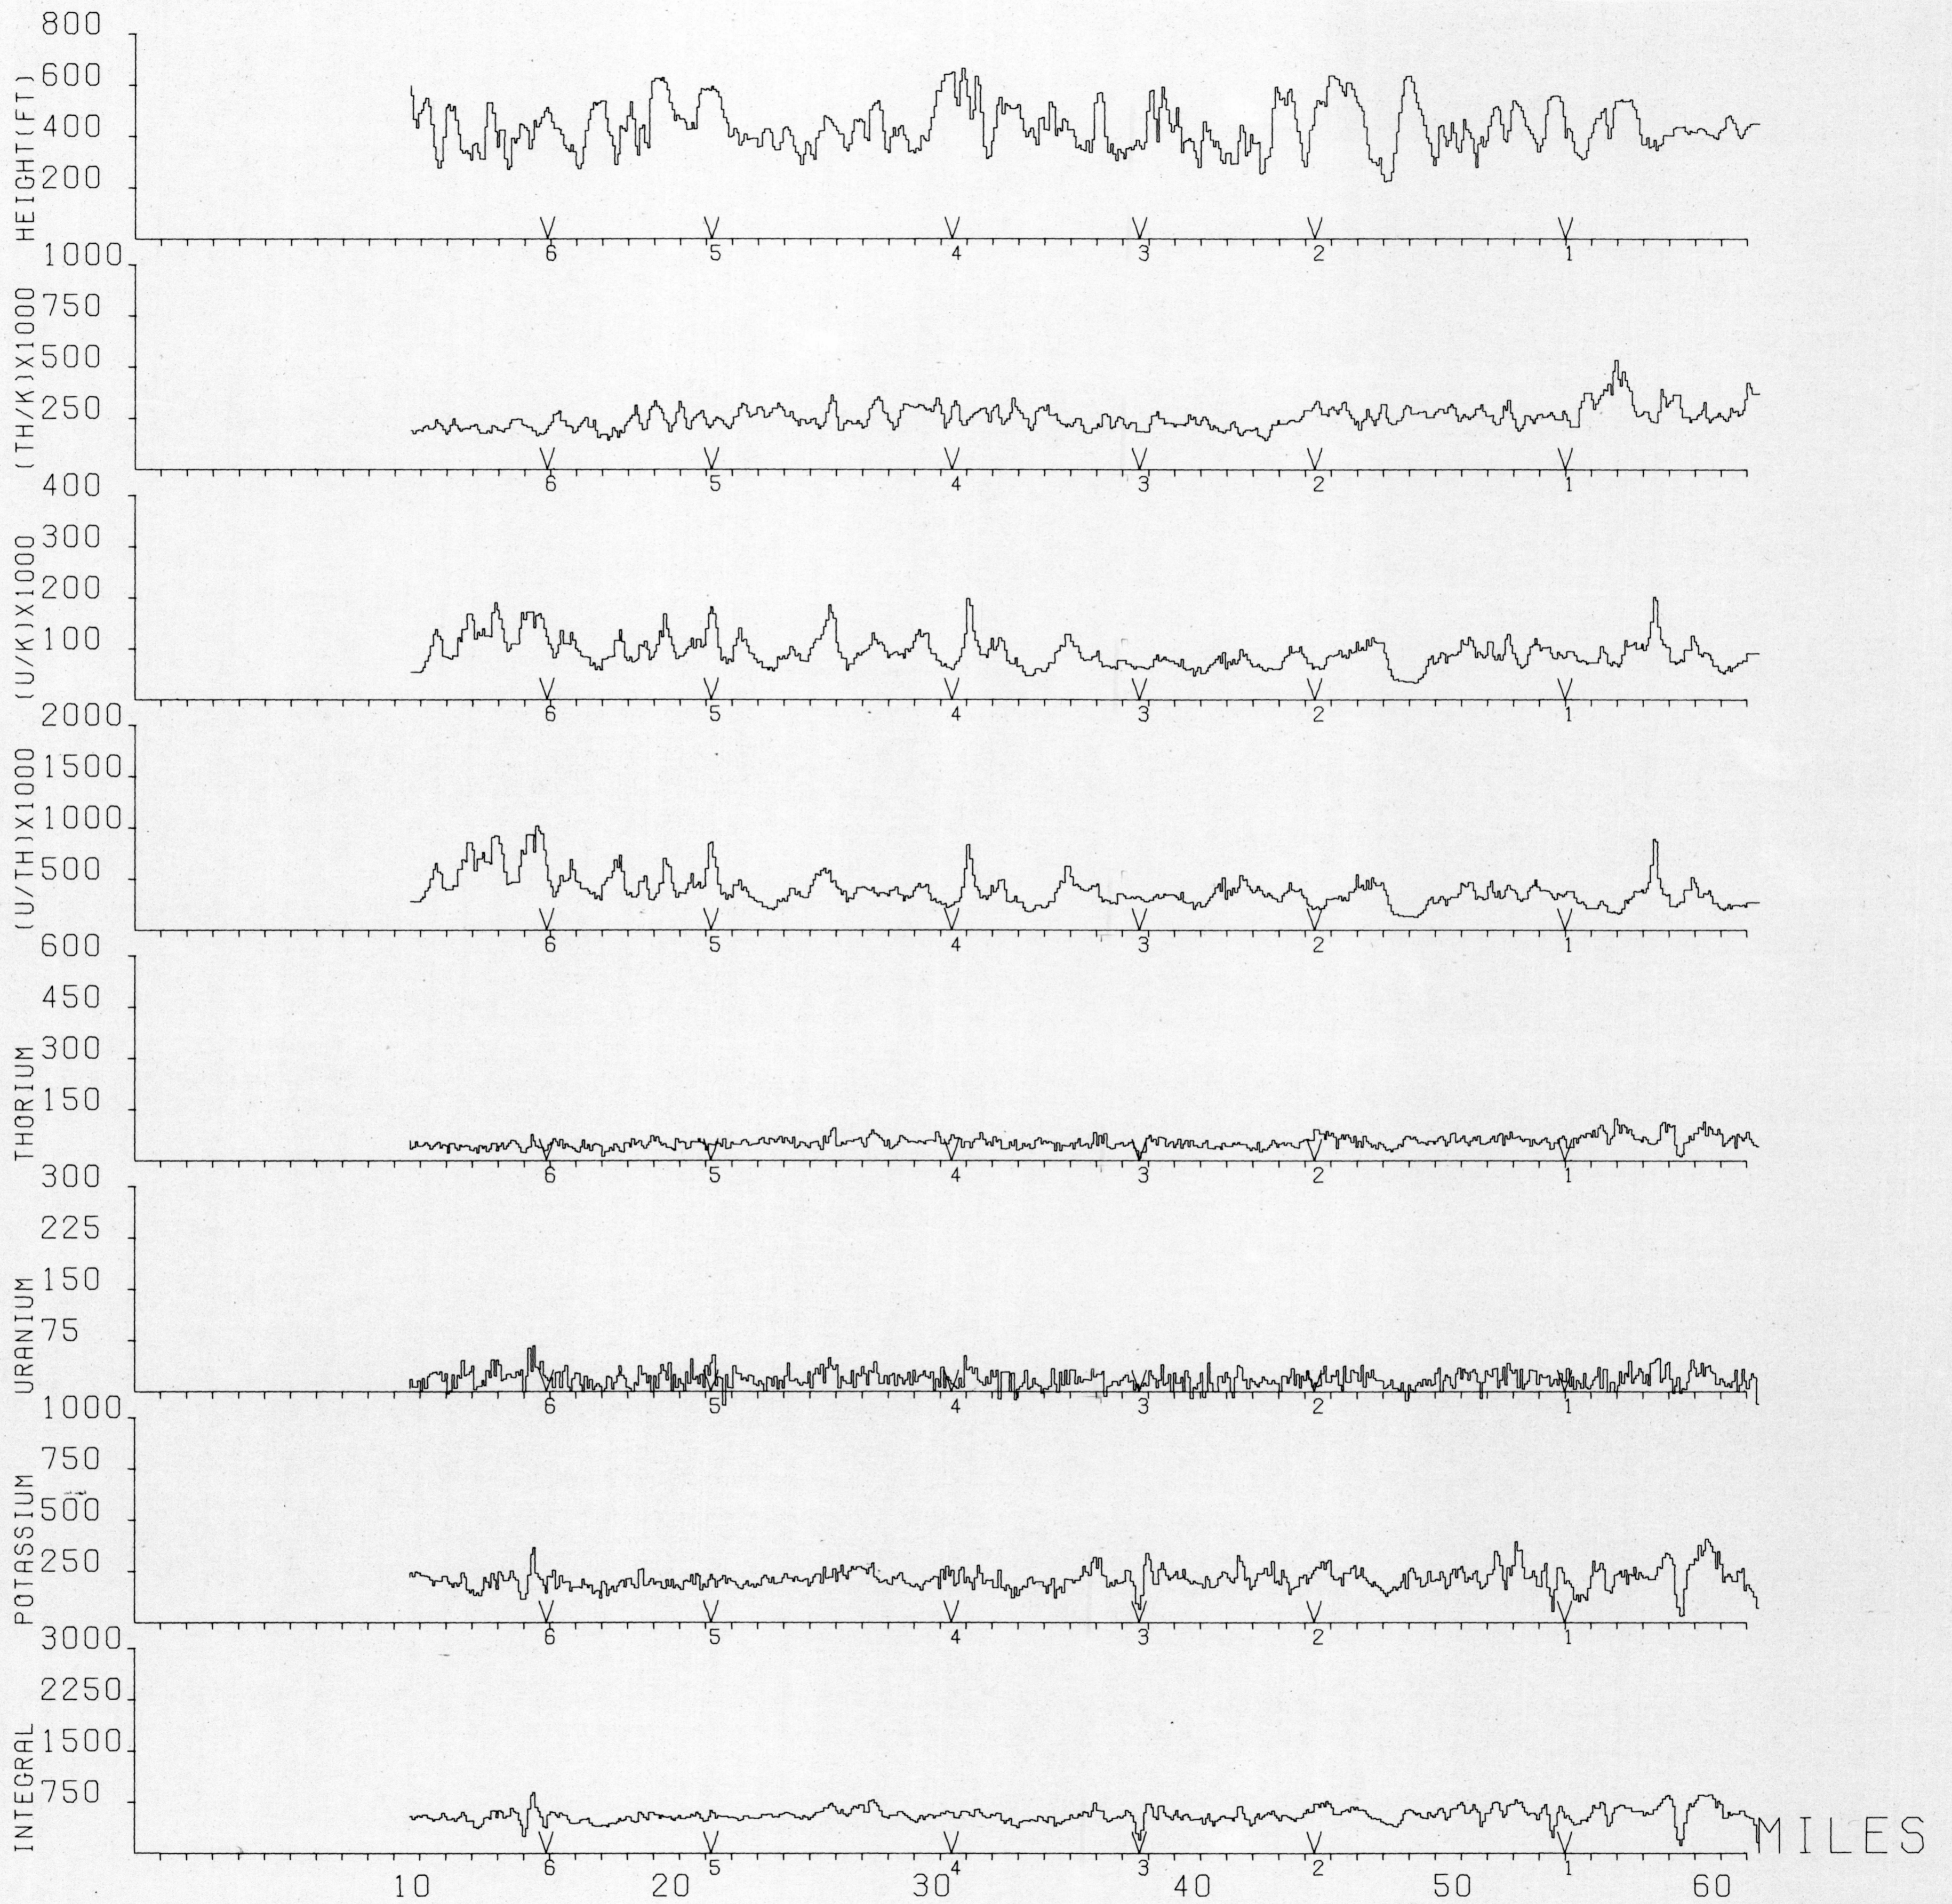

BLIND RIVER SURVEY 1974  
LINE 6

This map has been reprinted from a scanned version of the original map  
Reproduction par numérisation d'une carte sur papier

OPEN FILE  
262  
May 1975  
GEOLOGICAL SURVEY  
OTTAWA