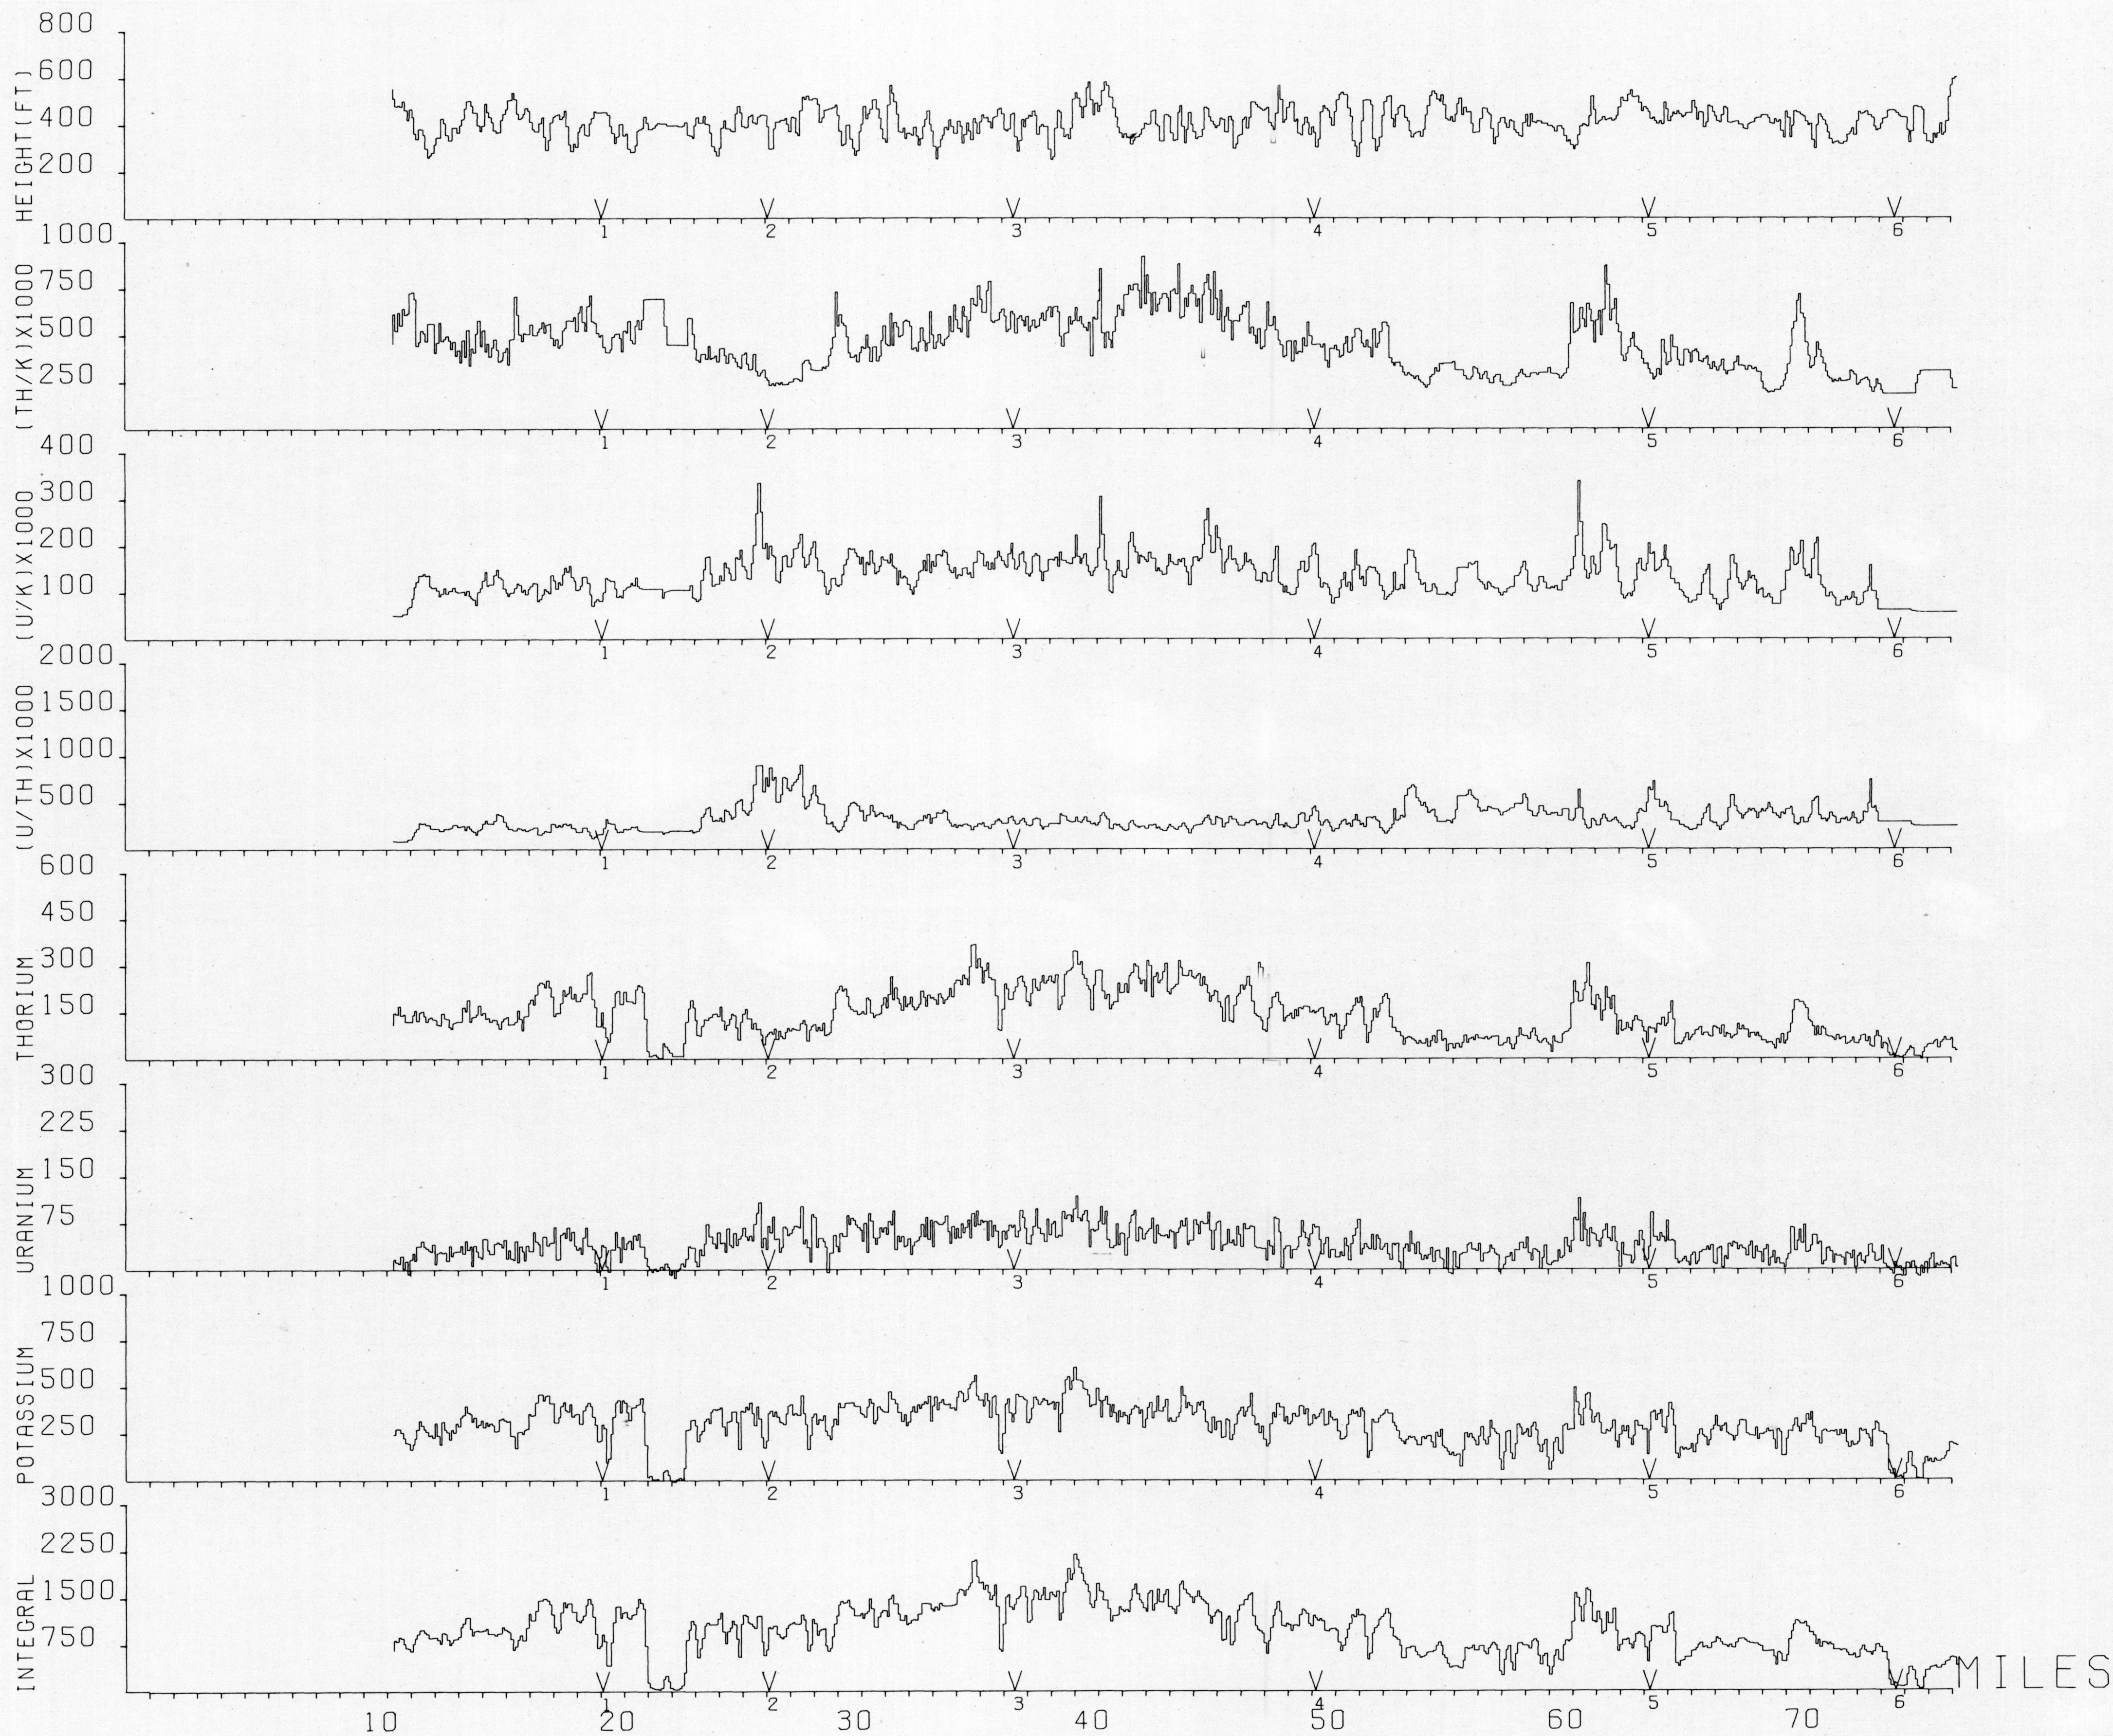

BLIND RIVER SURVEY 1974
LINE 32

OPEN FILE
262
May 1975
GEOLOGICAL SURVEY
OTTAWA