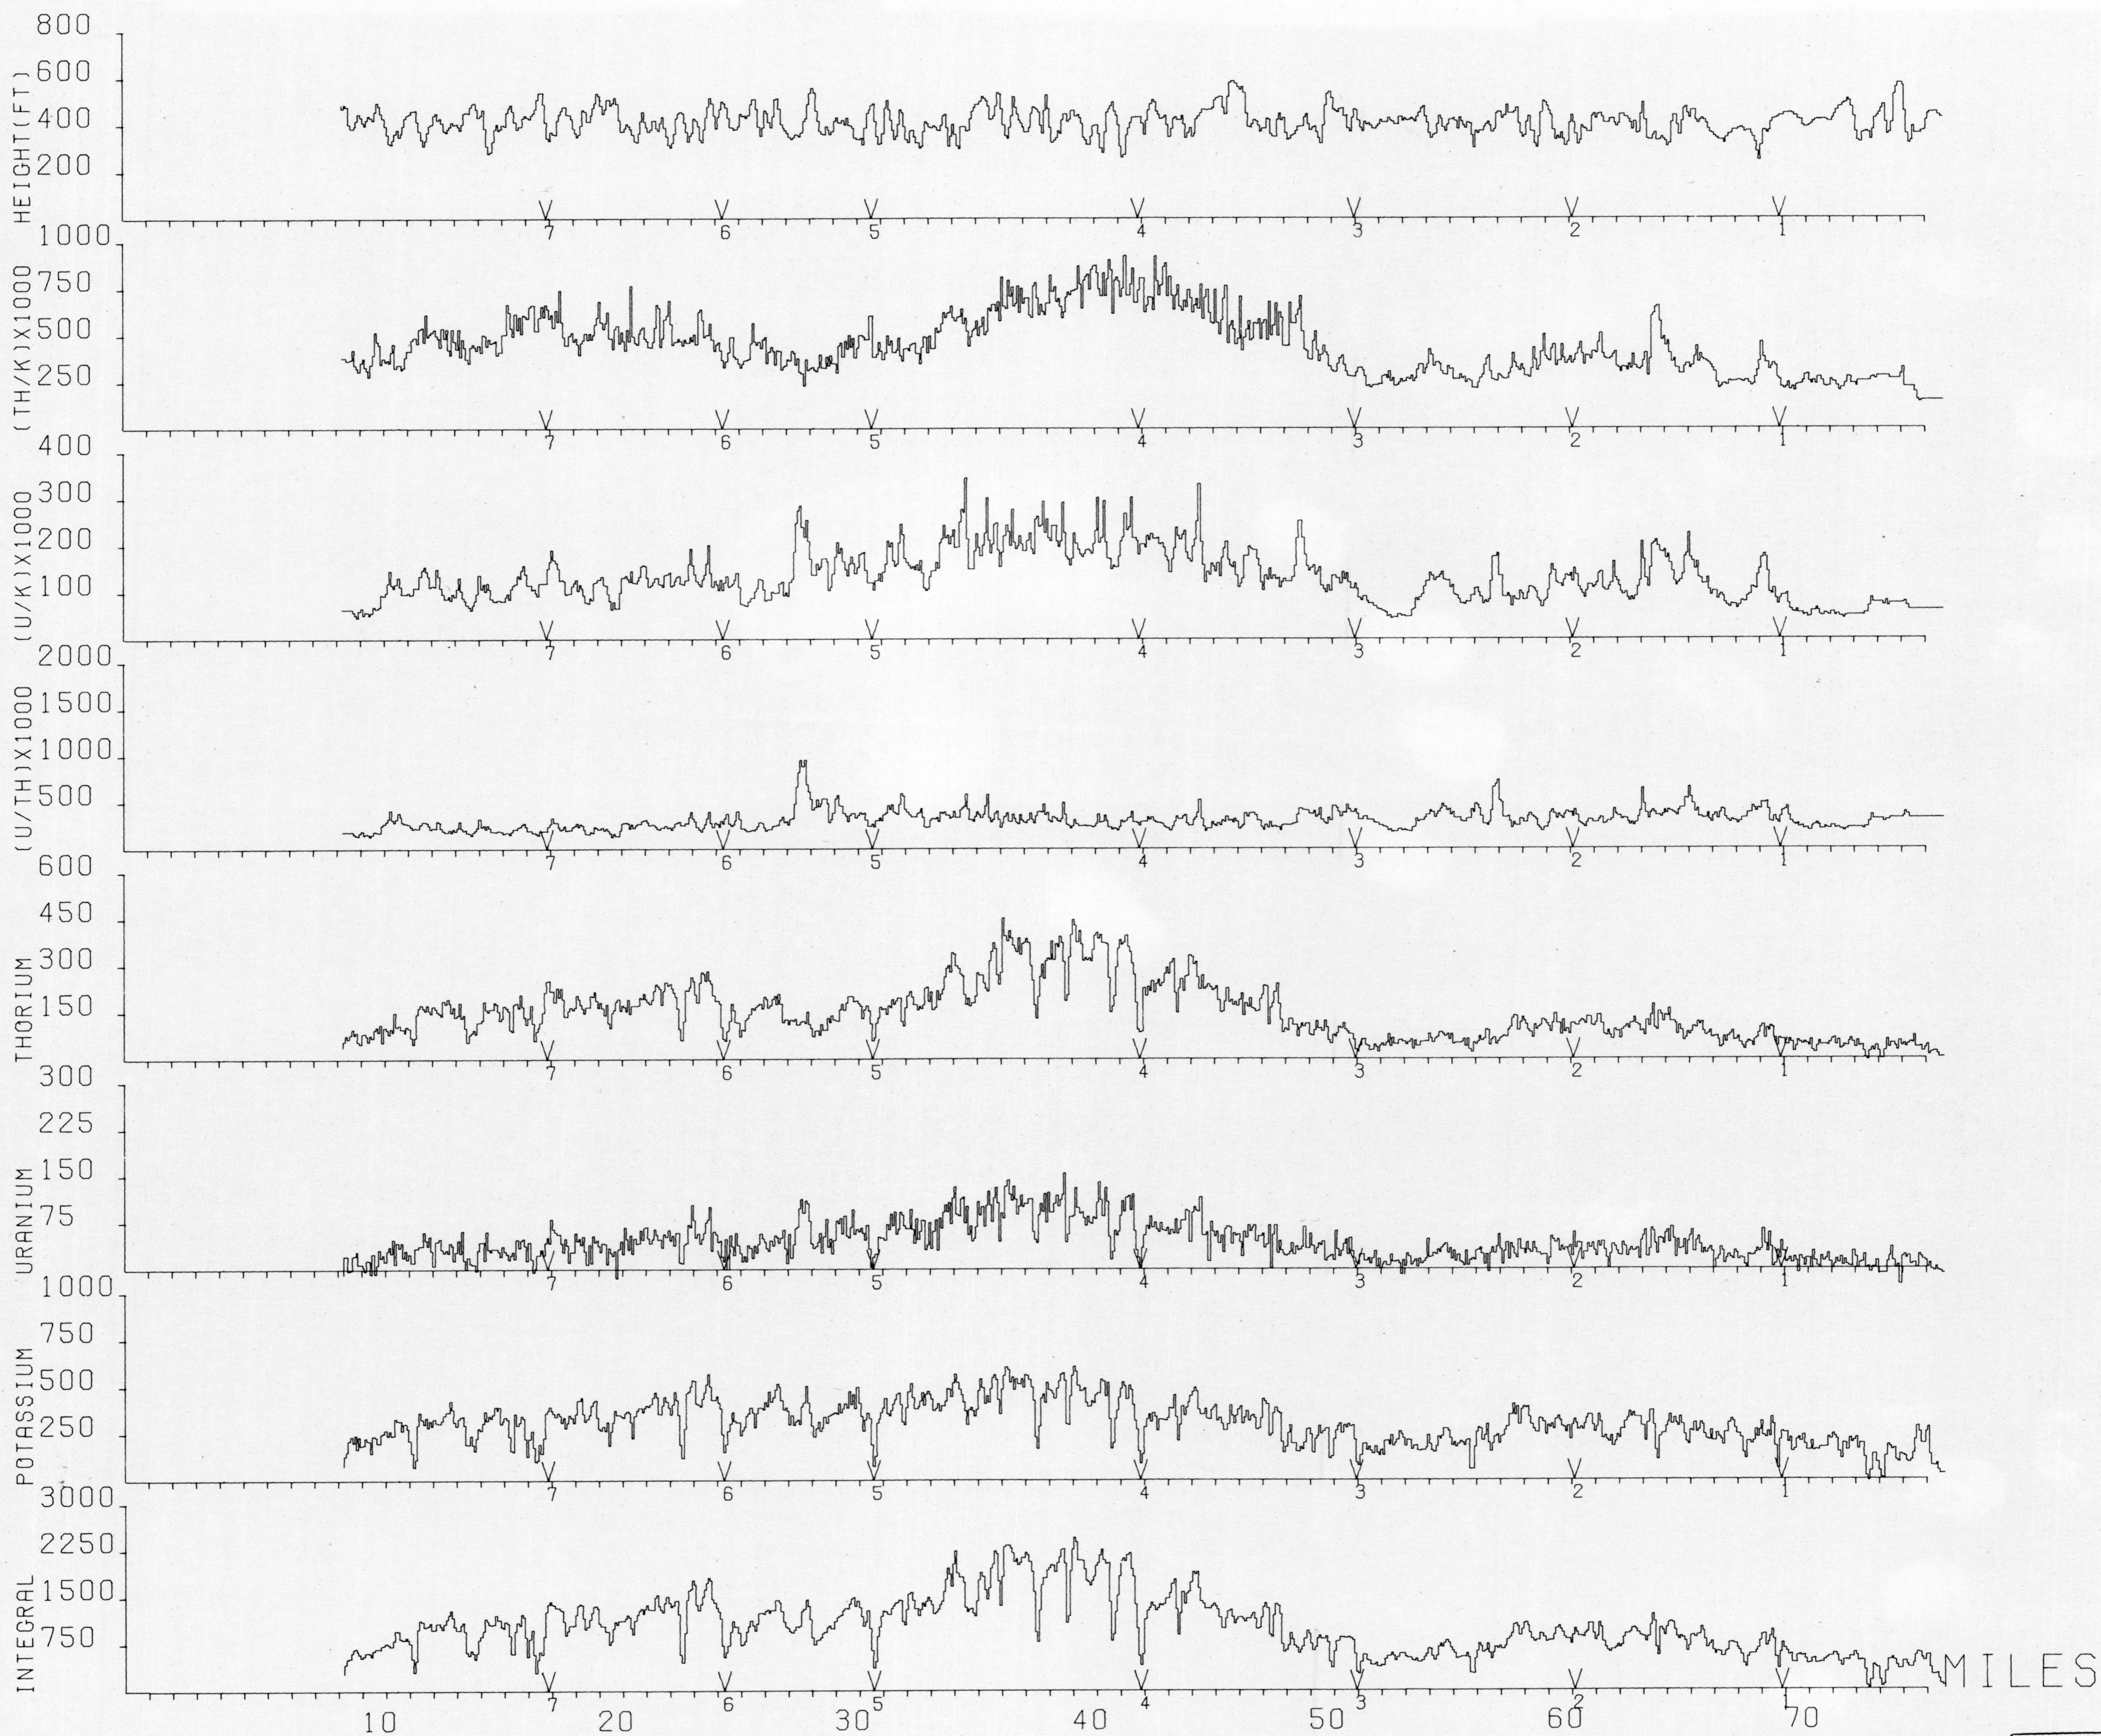

BLIND RIVER SURVEY 1974
LINE 31

This map has been reprinted from a scanned version of the original map
Reproduction par numérisation d'une carte sur papier

OPEN FILE
262
May 1975
GEOLOGICAL SURVEY
OTTAWA