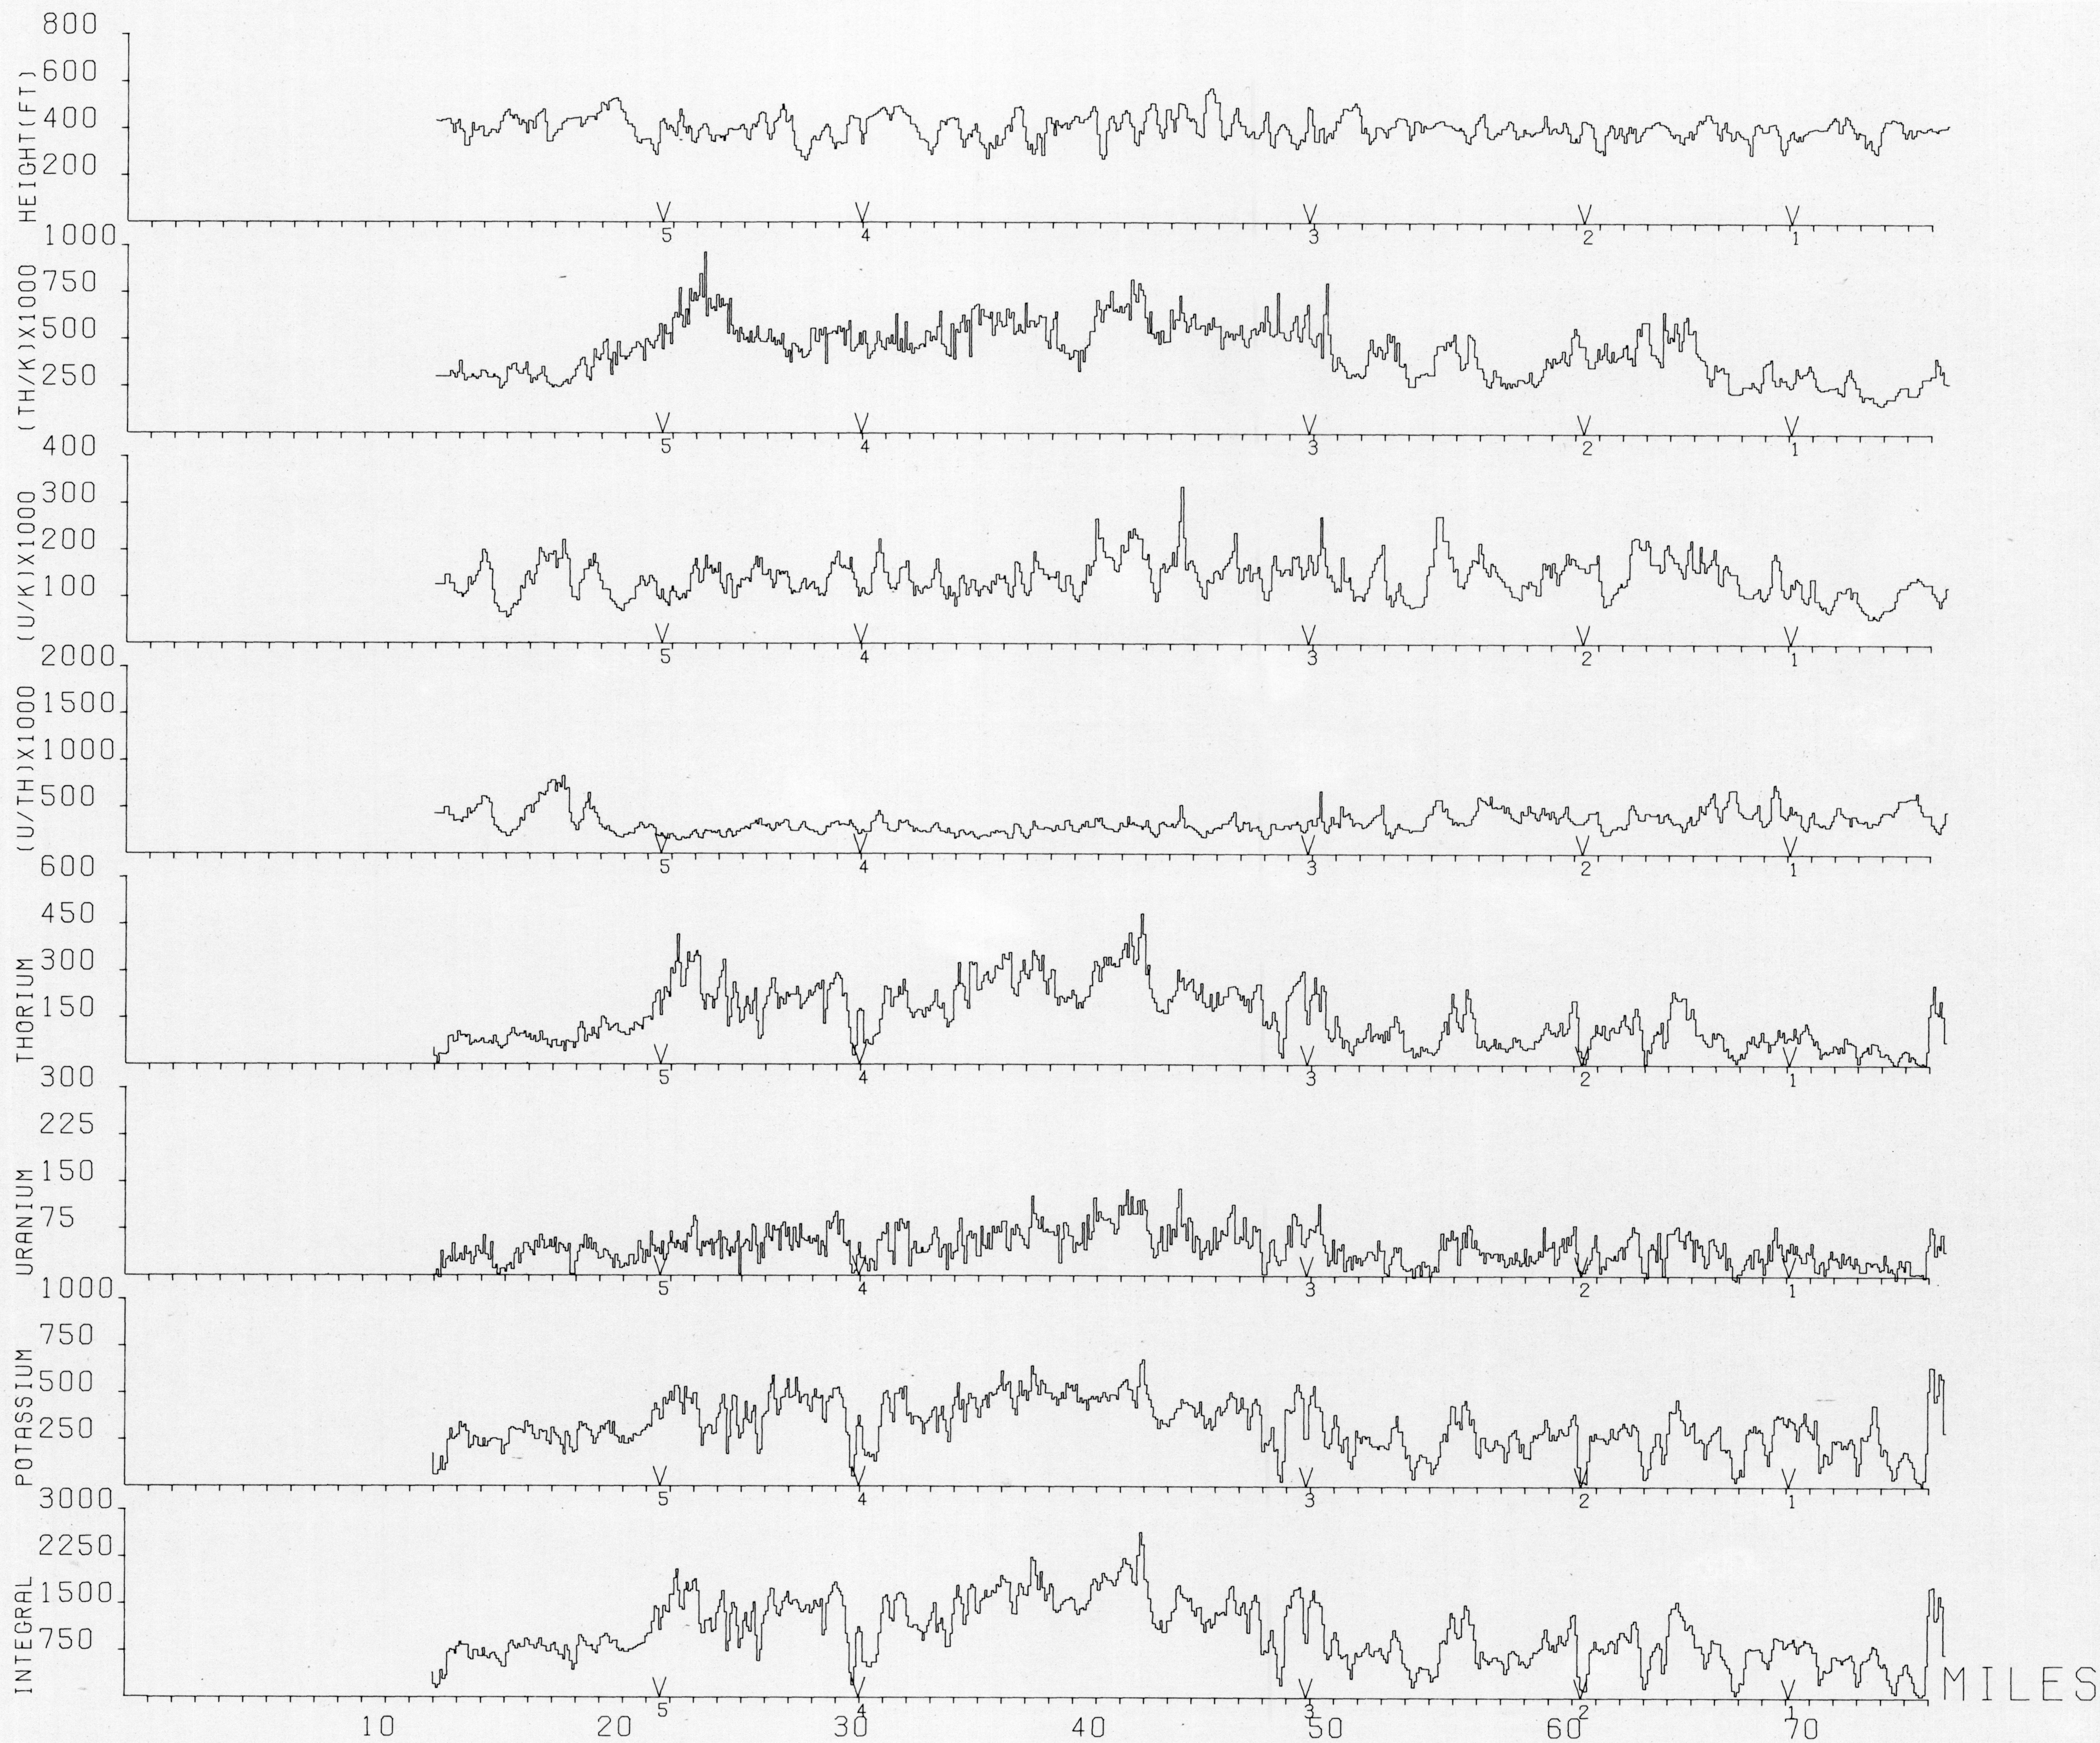

BLIND RIVER SURVEY 1974
LINE 29

This map has been reprinted from a scanned version of the original map
Reproduction par numérisation d'une carte sur papier

OPEN FILE
262
May 1975
GEOLOGICAL SURVEY
OTTAWA