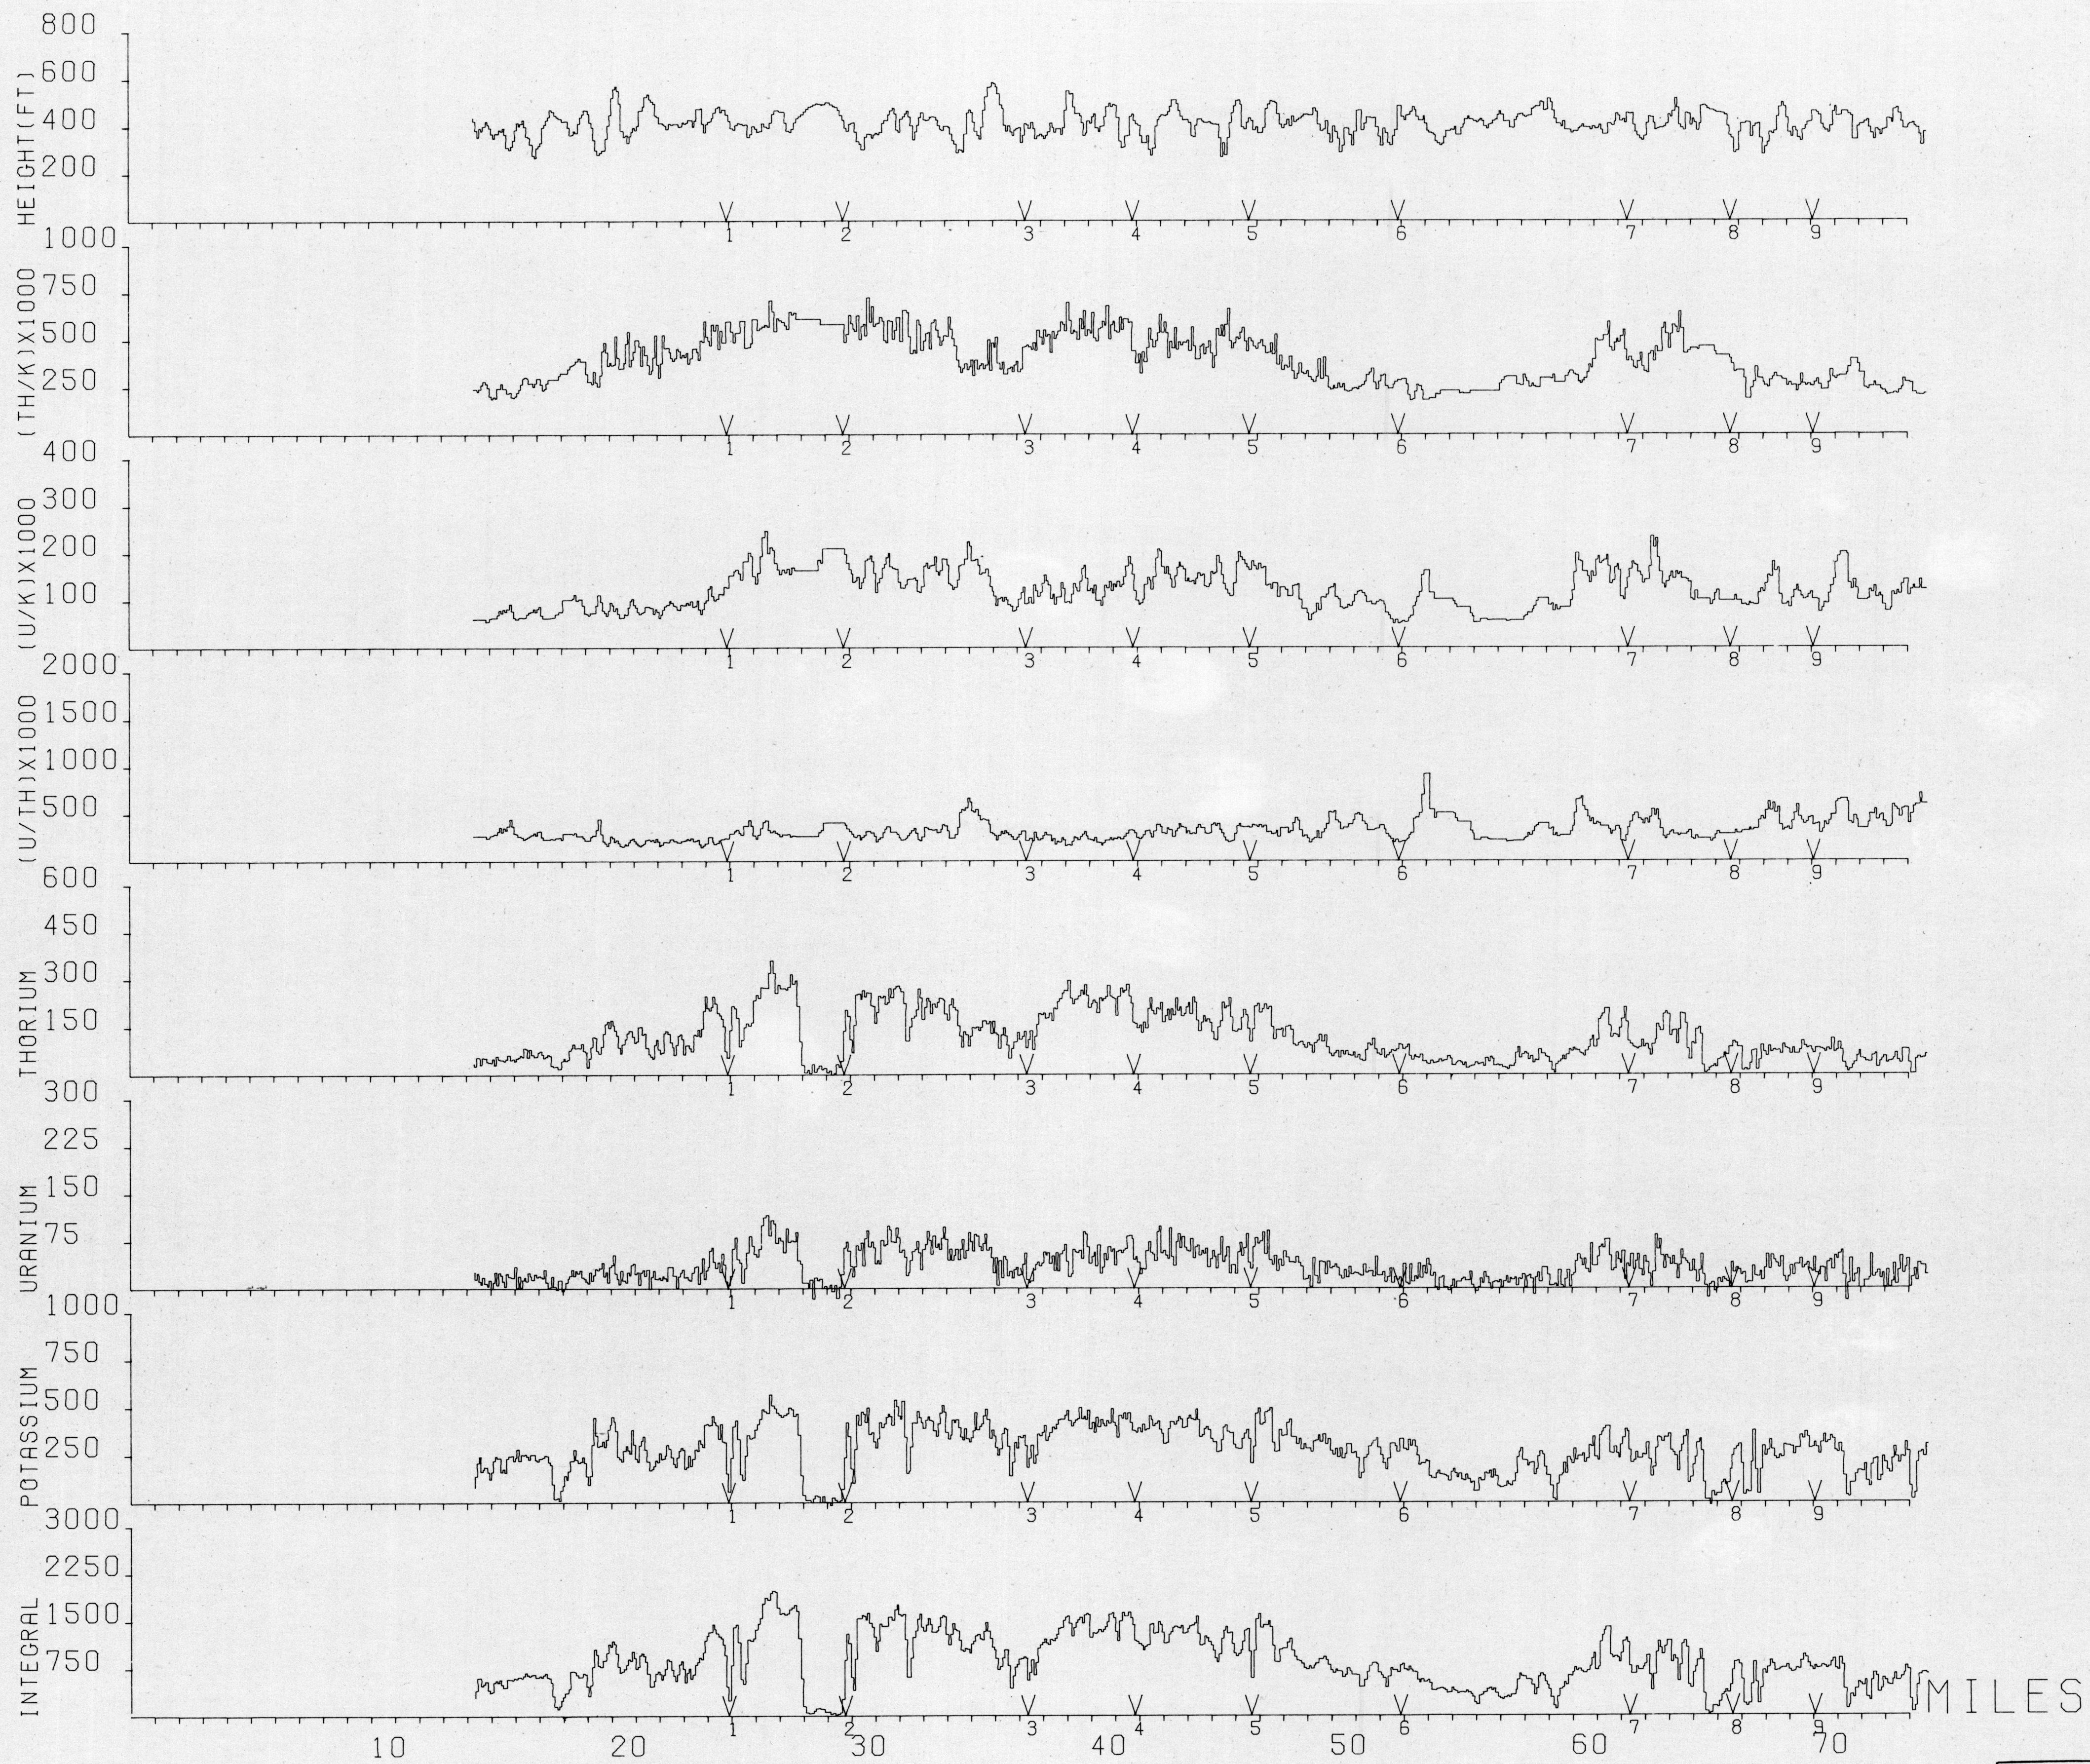

BLIND RIVER SURVEY 1974

LINE 28

This map has been reprinted from a scanned version of the original map. Reproduction par numérisation d'une carte sur papier.

OPEN FILE  
262  
May 1975  
GEOLOGICAL SURVEY  
OTTAWA