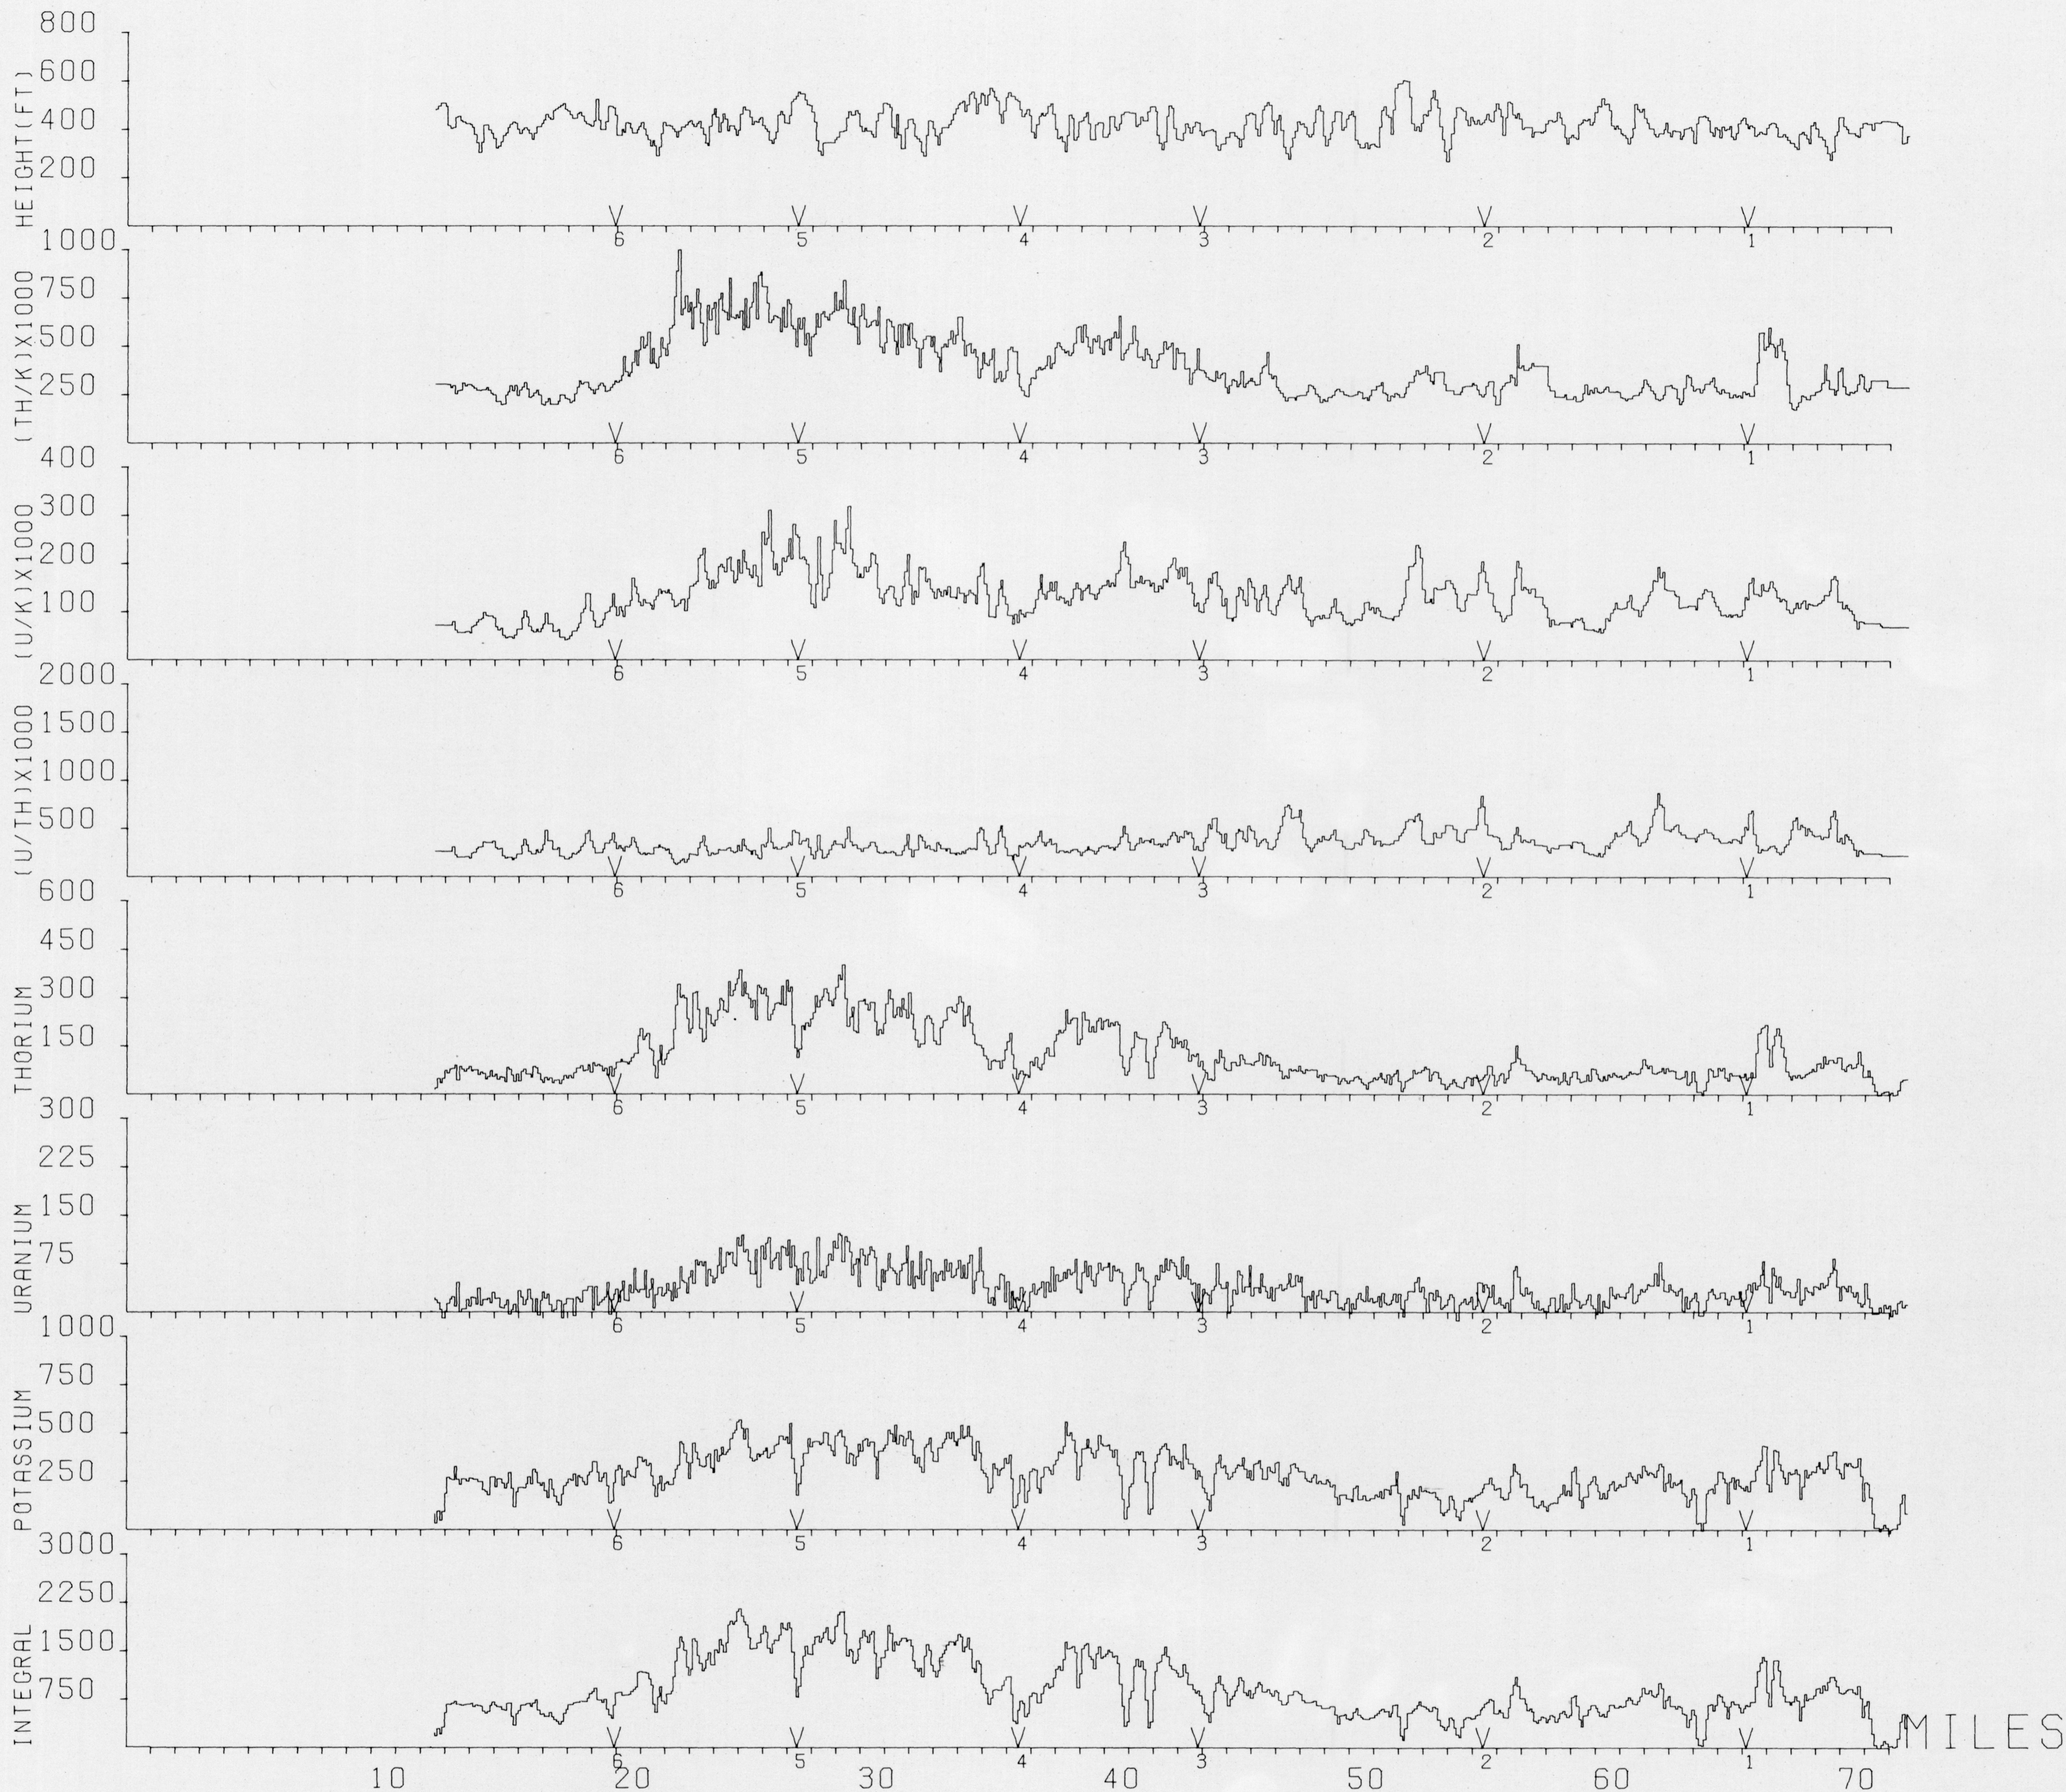

BLIND RIVER SURVEY 1974
LINE 27

OPEN FILE
262
May 1975
GEOLOGICAL SURVEY
OTTAWA