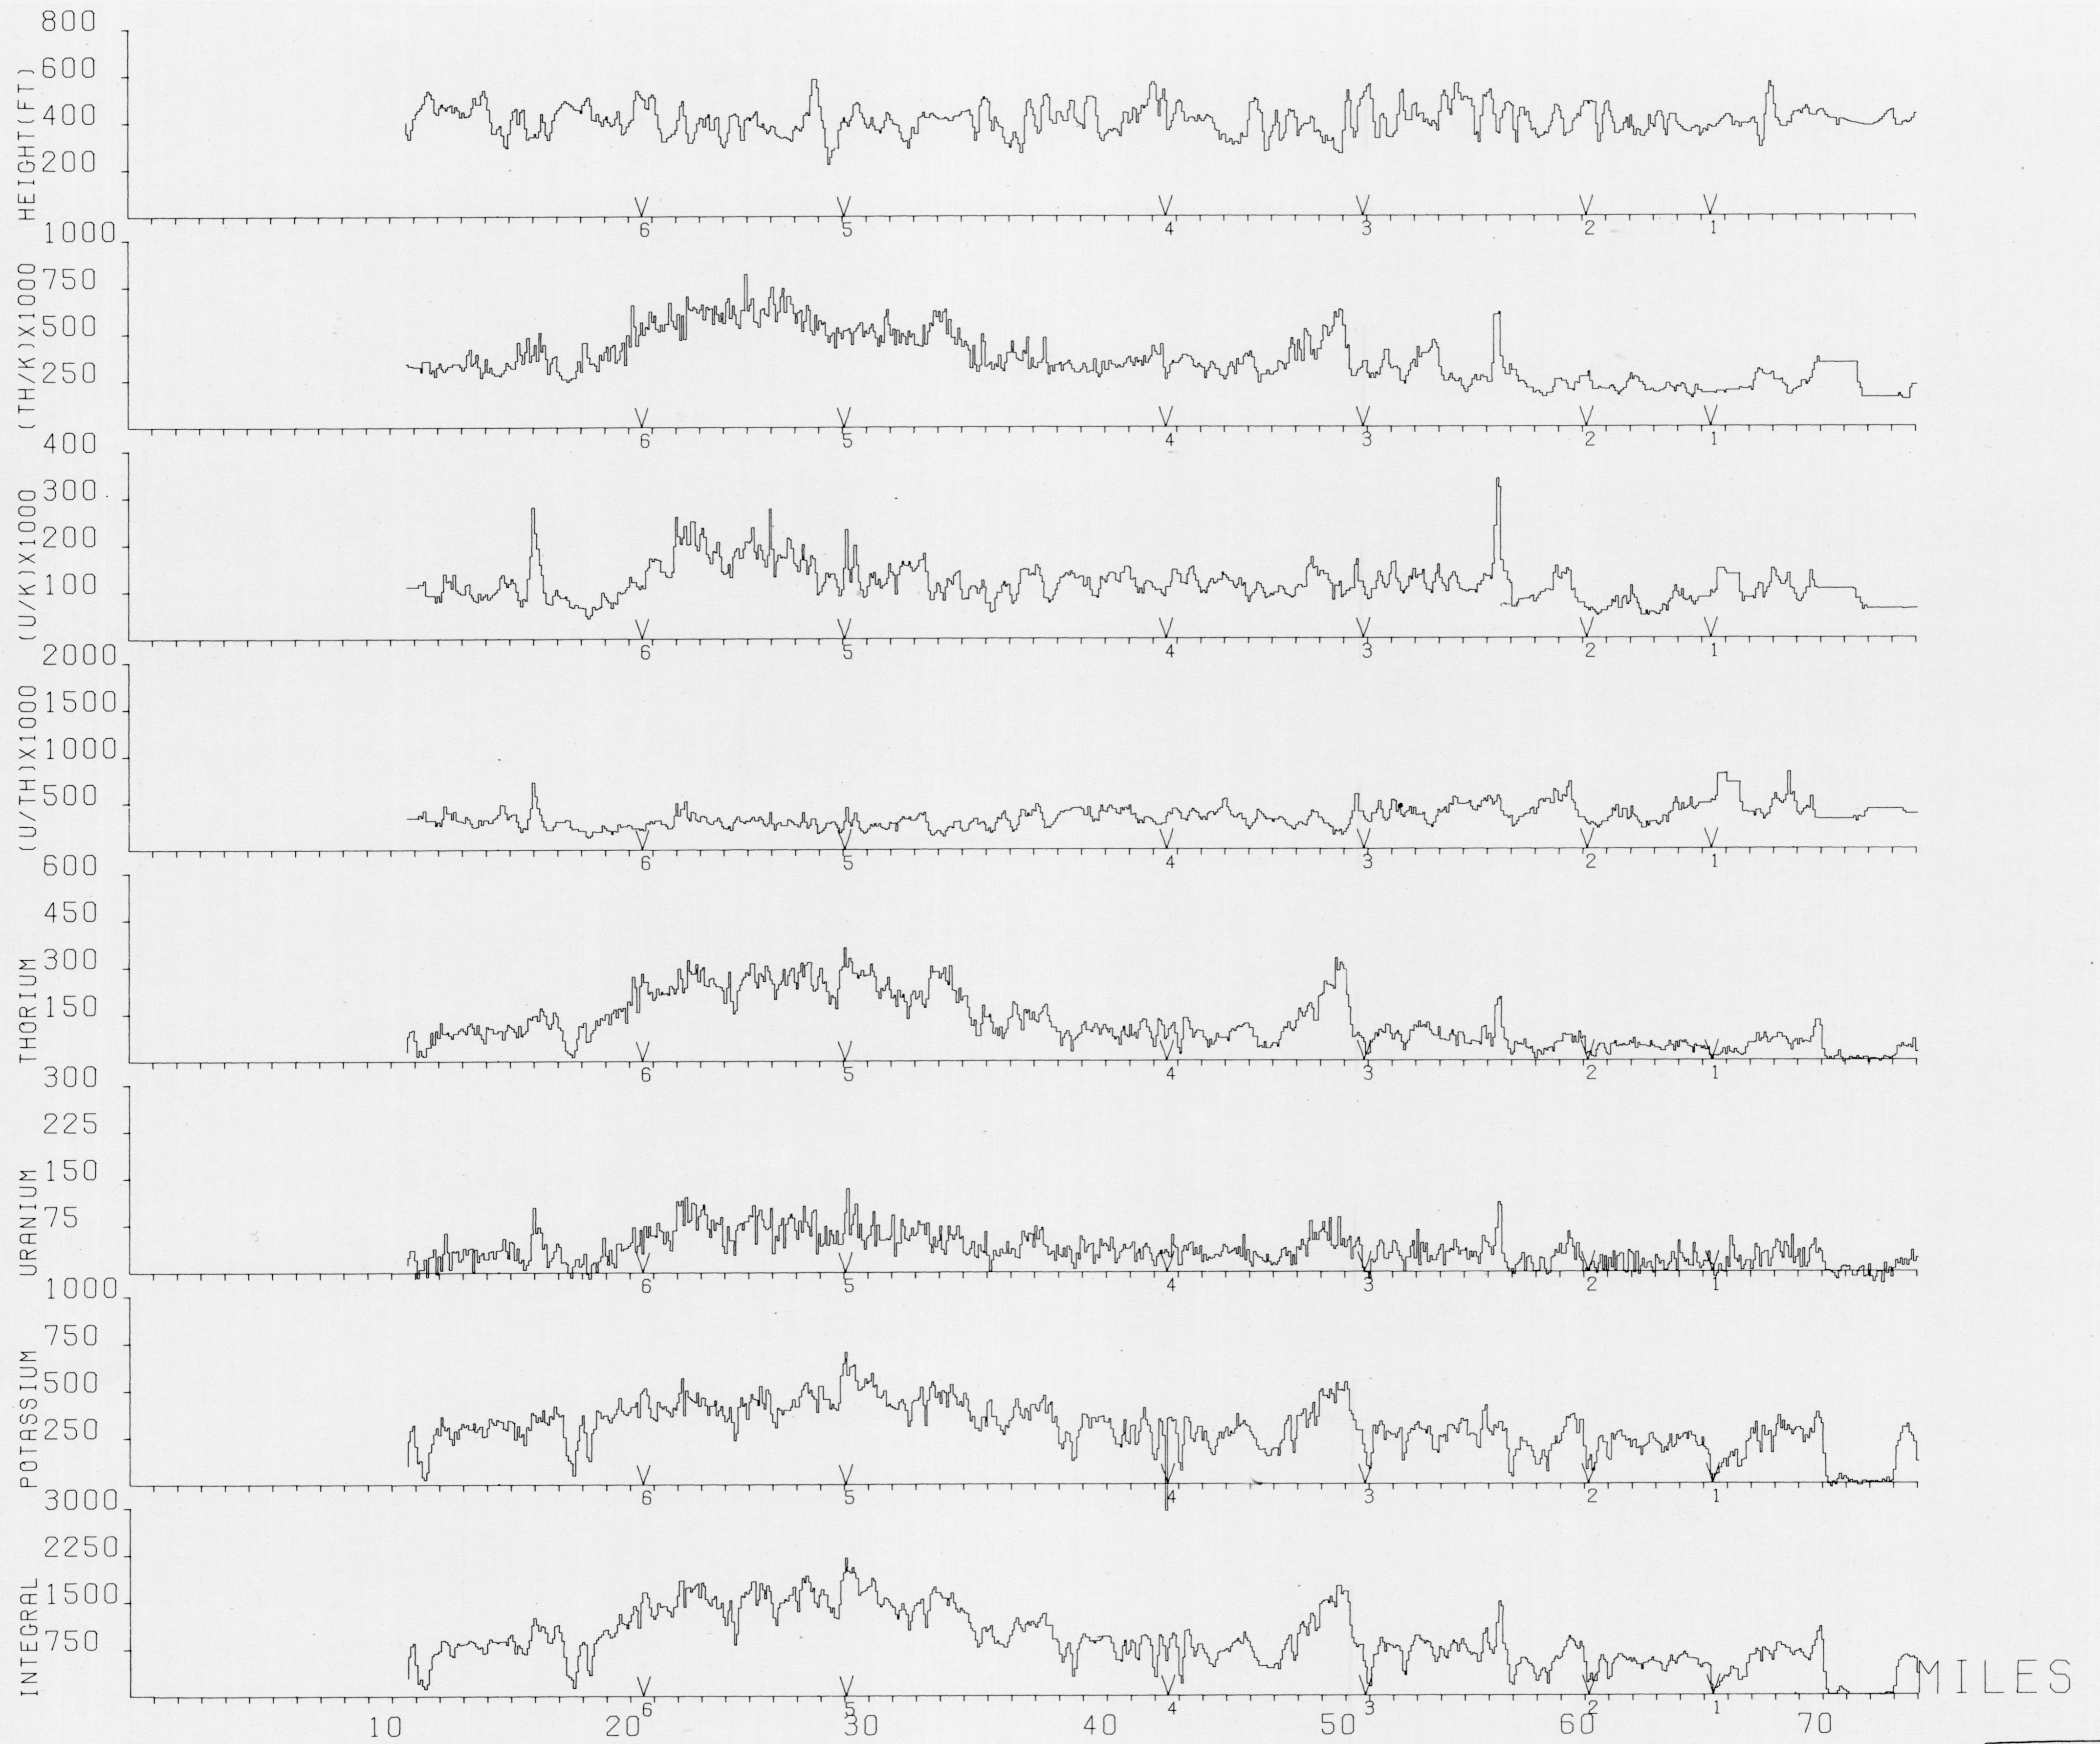

BLIND RIVER SURVEY 1974
LINE 26

This map has been reprinted from a scanned version of the original map
Reproduction par numérisation d'une carte sur papier

OPEN FILE
262
May 1975
GEOLOGICAL SURVEY
OTTAWA