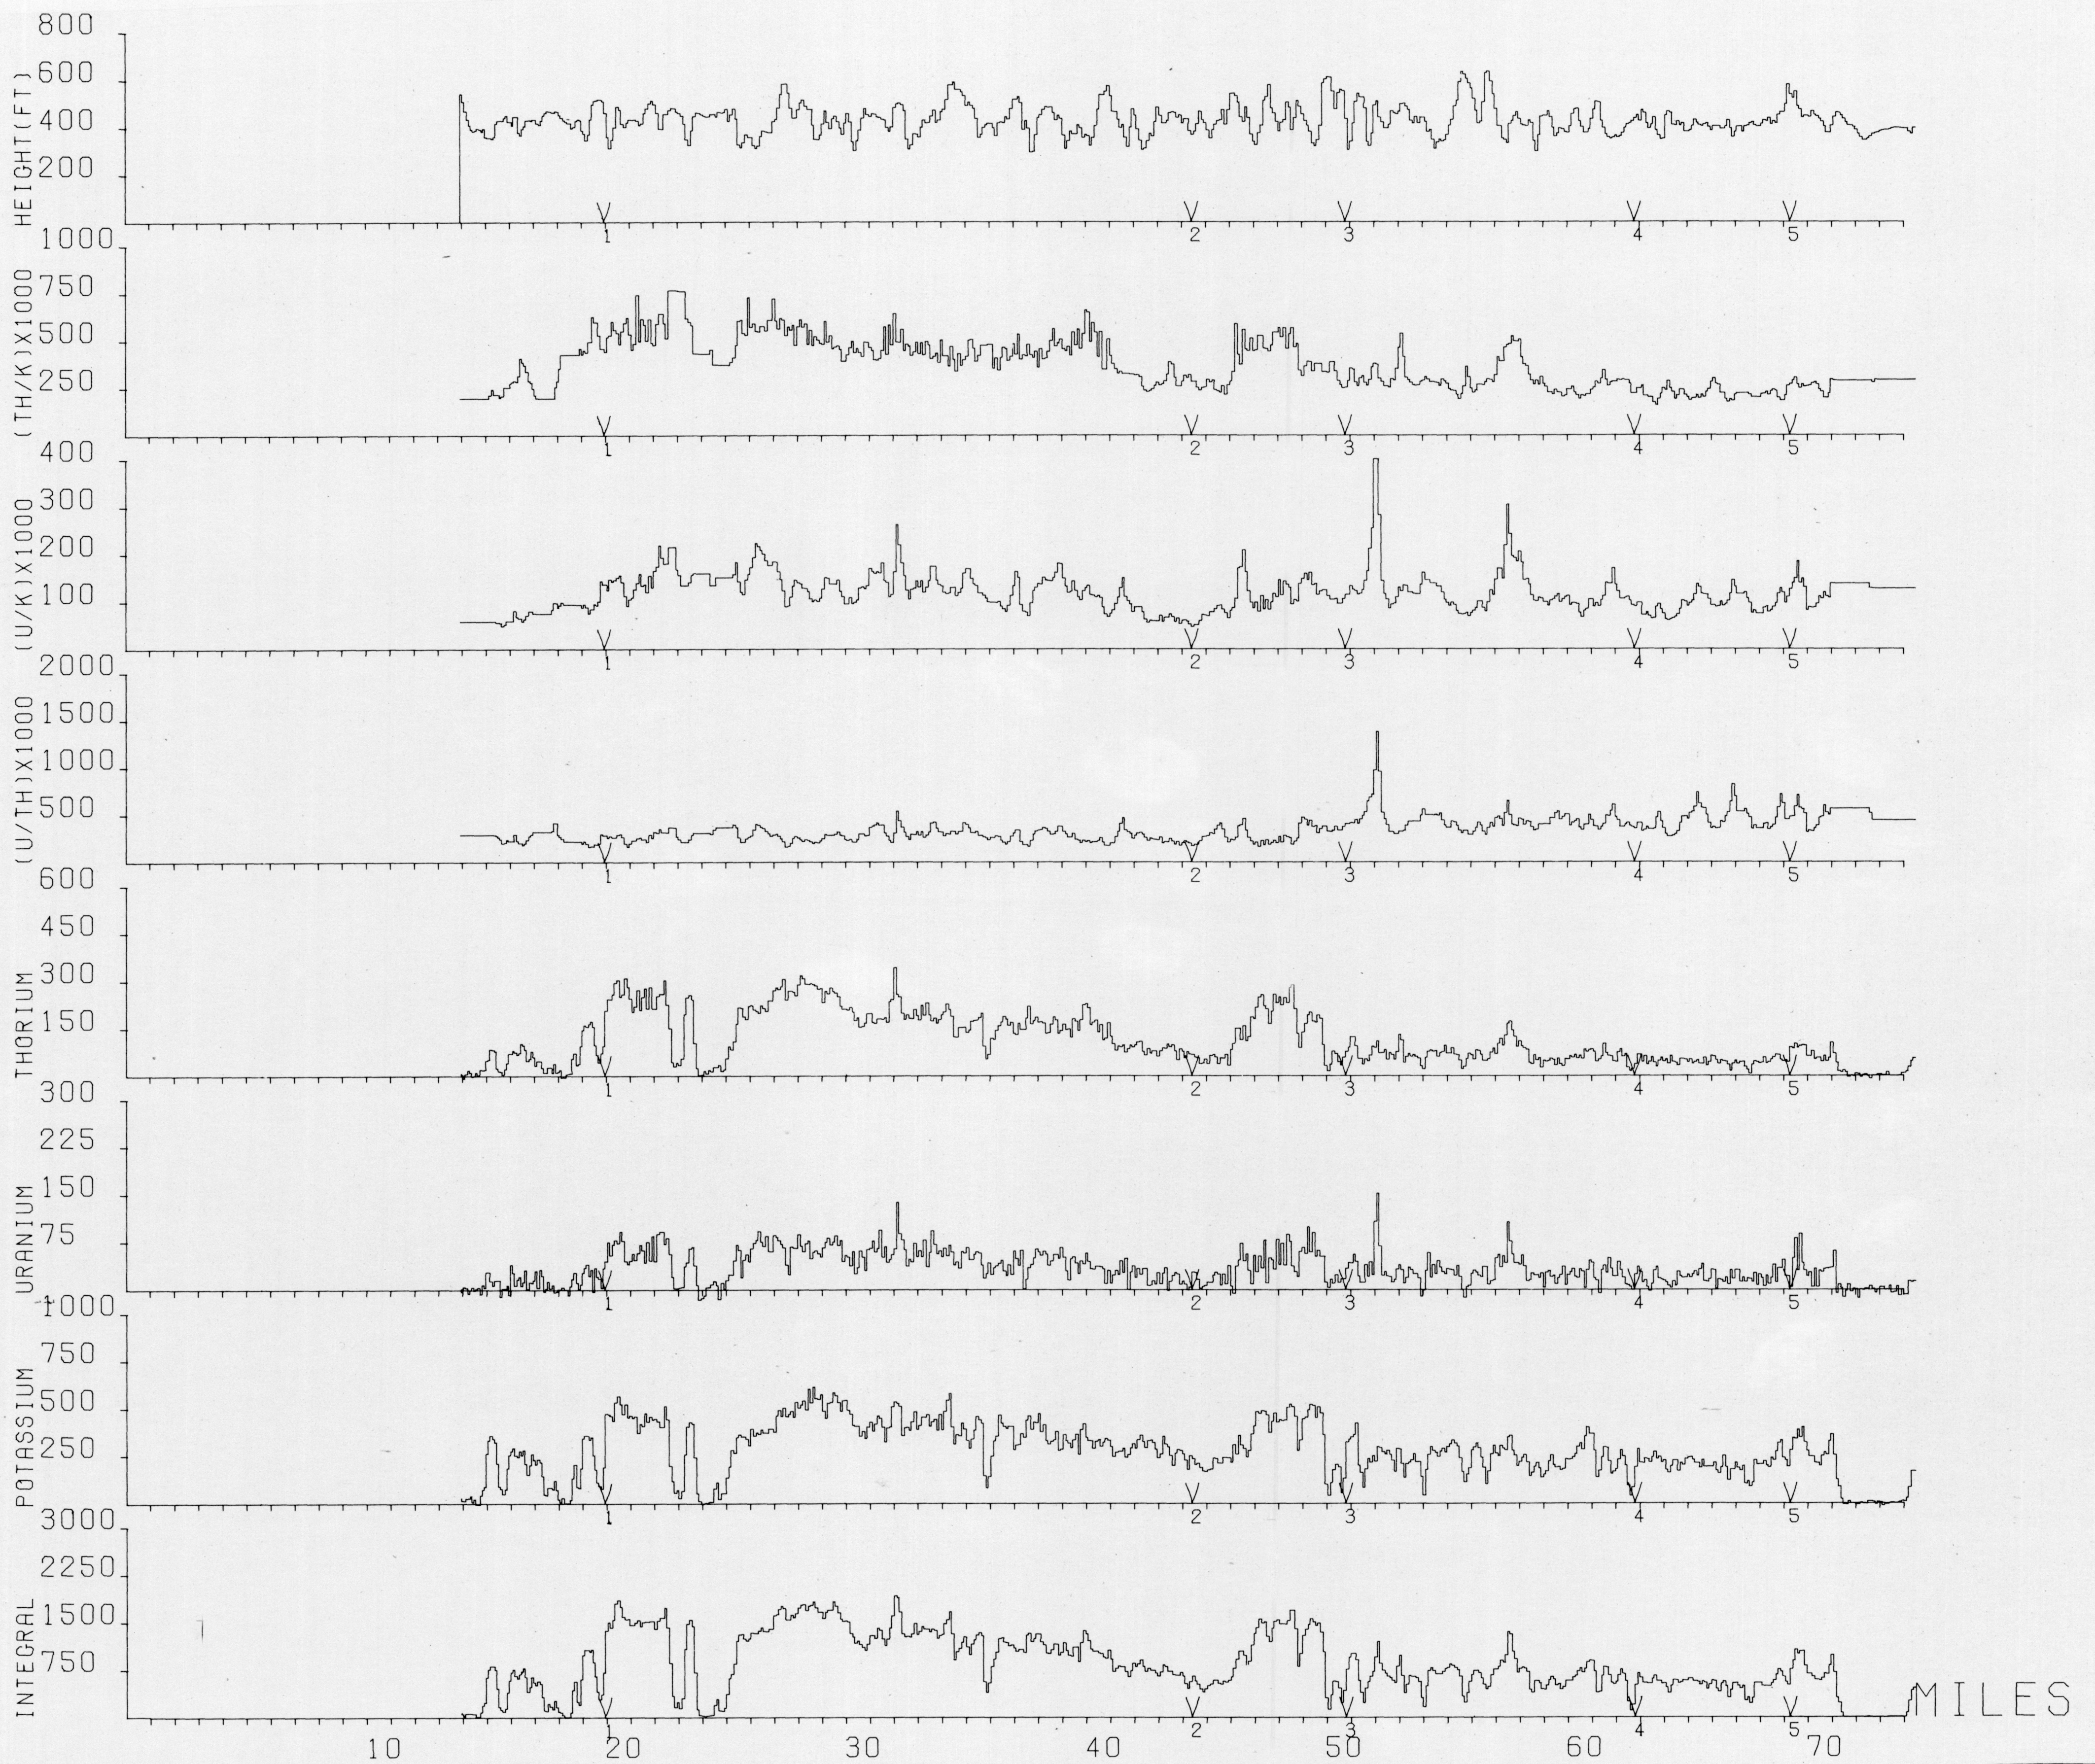

BLIND RIVER SURVEY 1974
LINE 25

This map has been reprinted from a scanned version of the original map.
Reproduction par numérisation d'une carte sur papier

OPEN FILE
262
May 1975
GEOLOGICAL SURVEY
OTTAWA