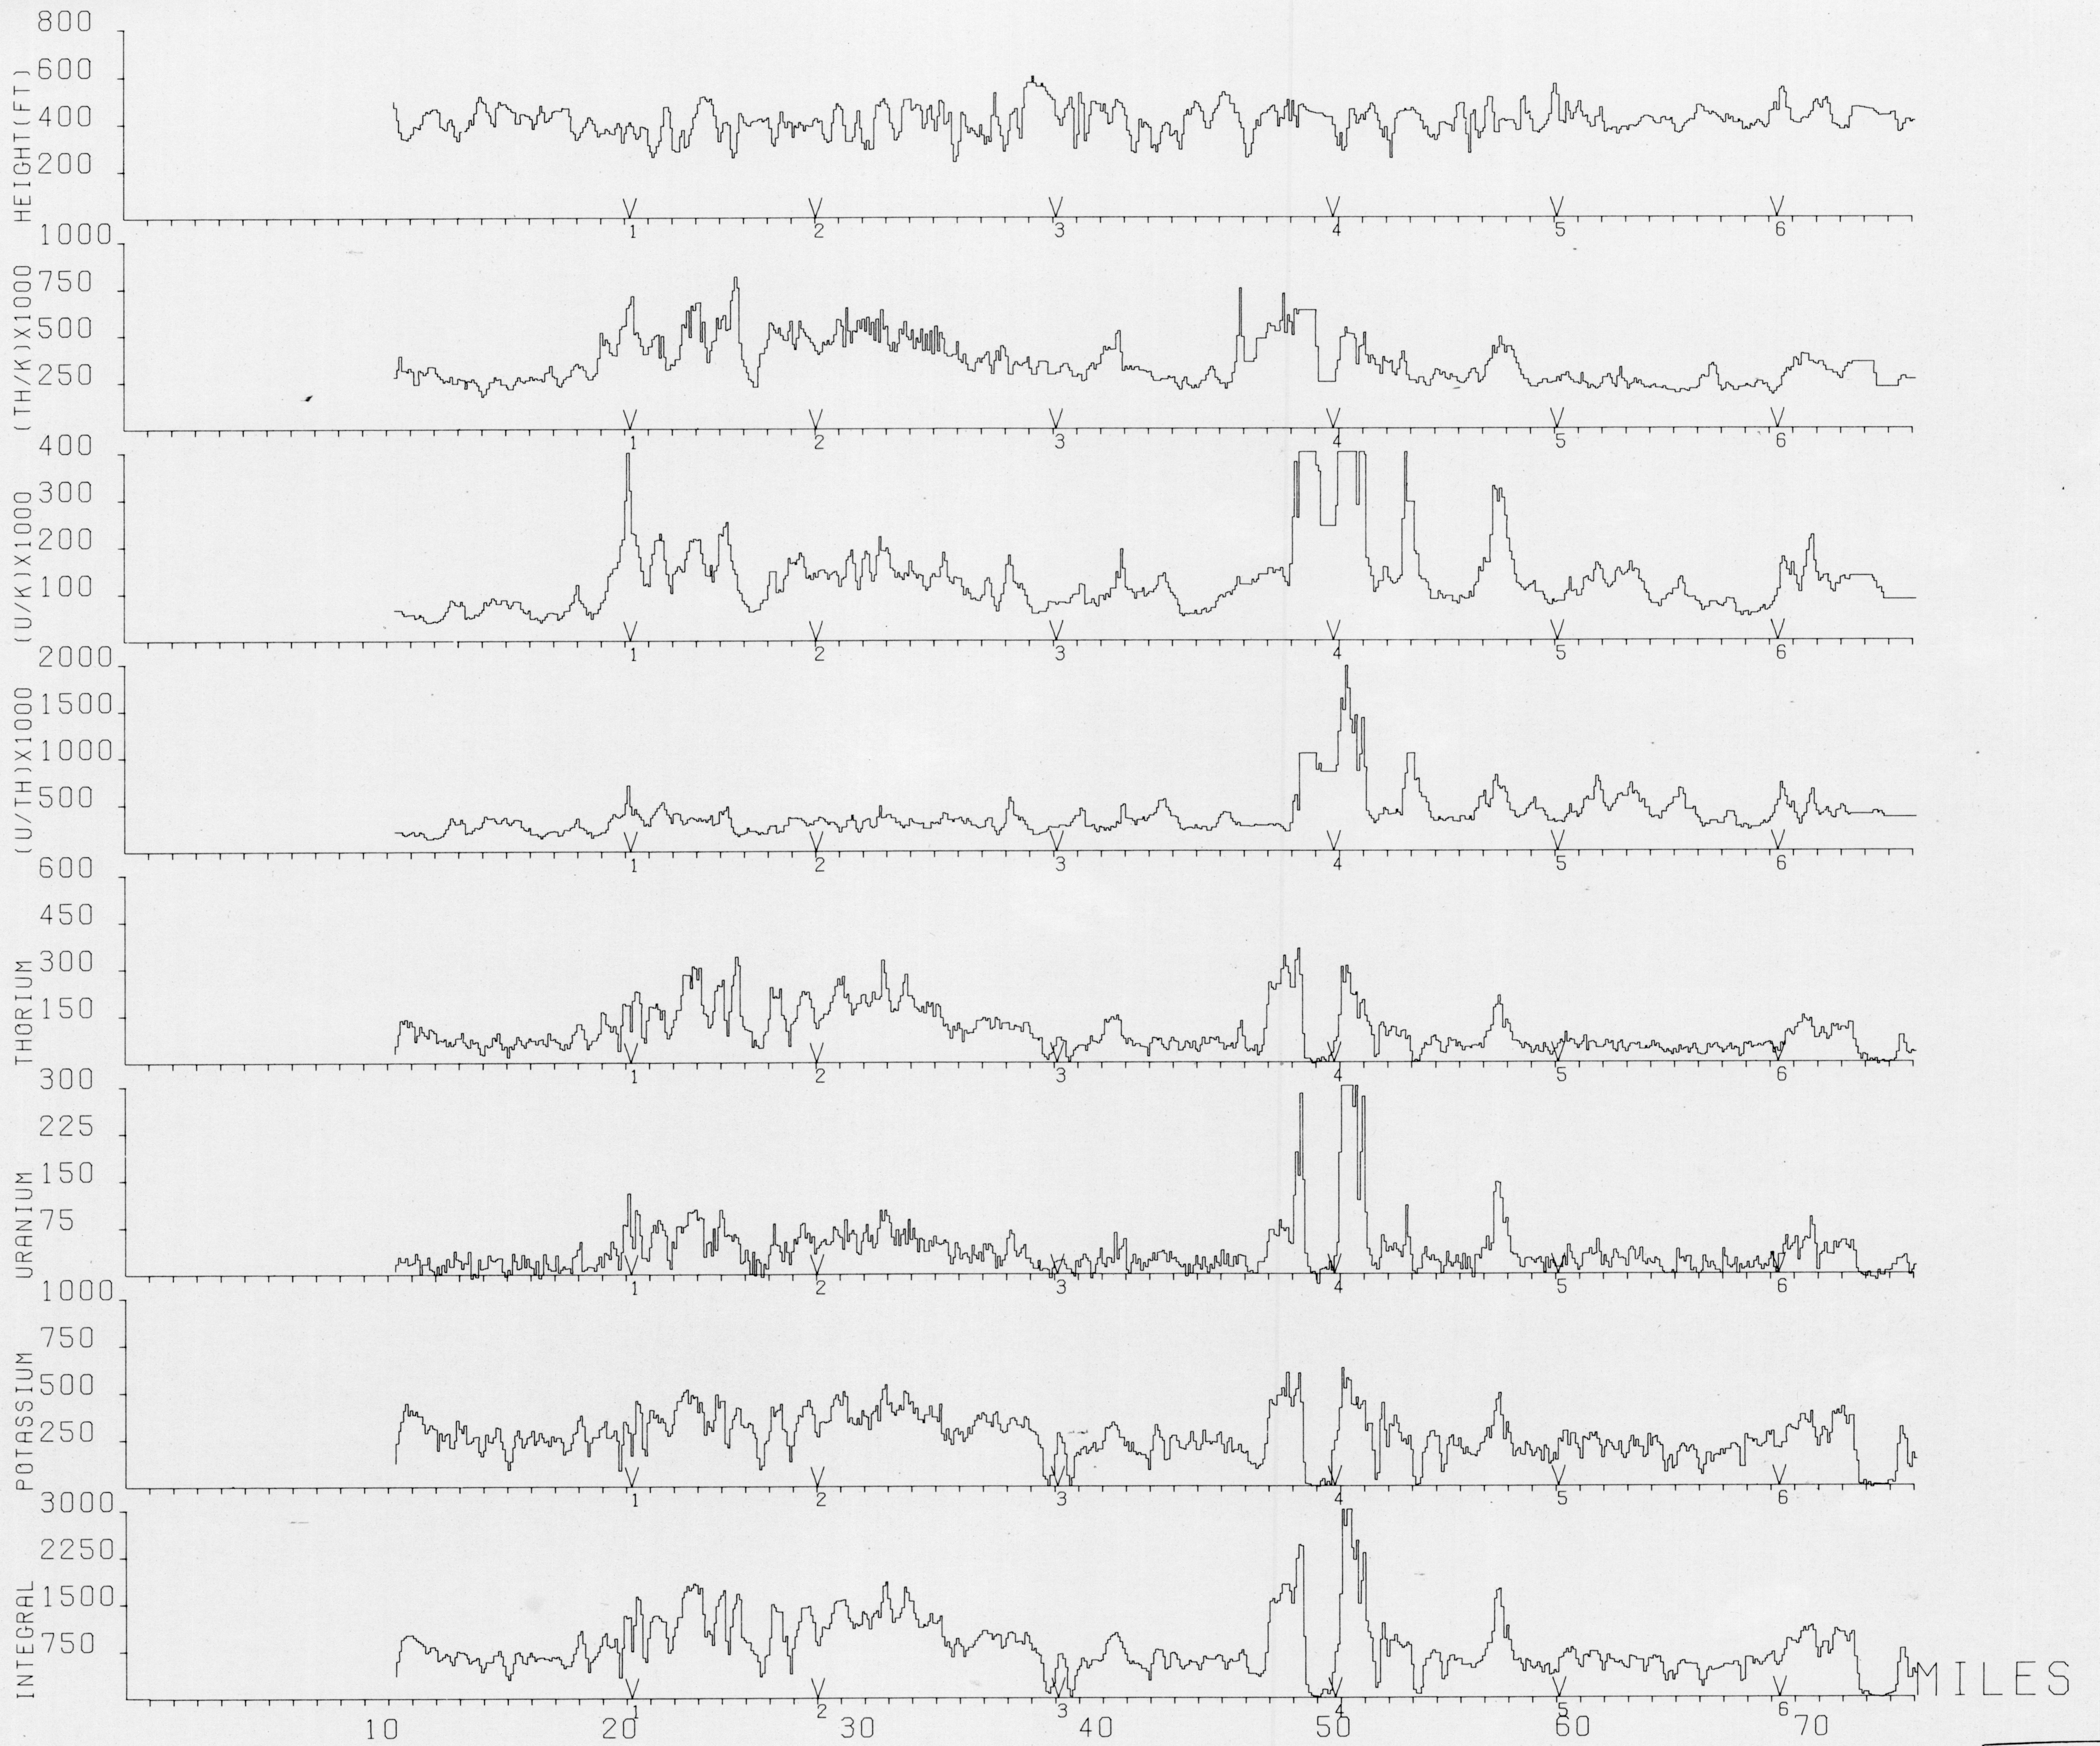

BLIND RIVER SURVEY 1974
LINE 24

This map has been reprinted from a scanned version of the original map
Reproduction par numérisation d'une carte sur papier

OPEN FILE
262
May 1975
GEOLOGICAL SURVEY
OTTAWA