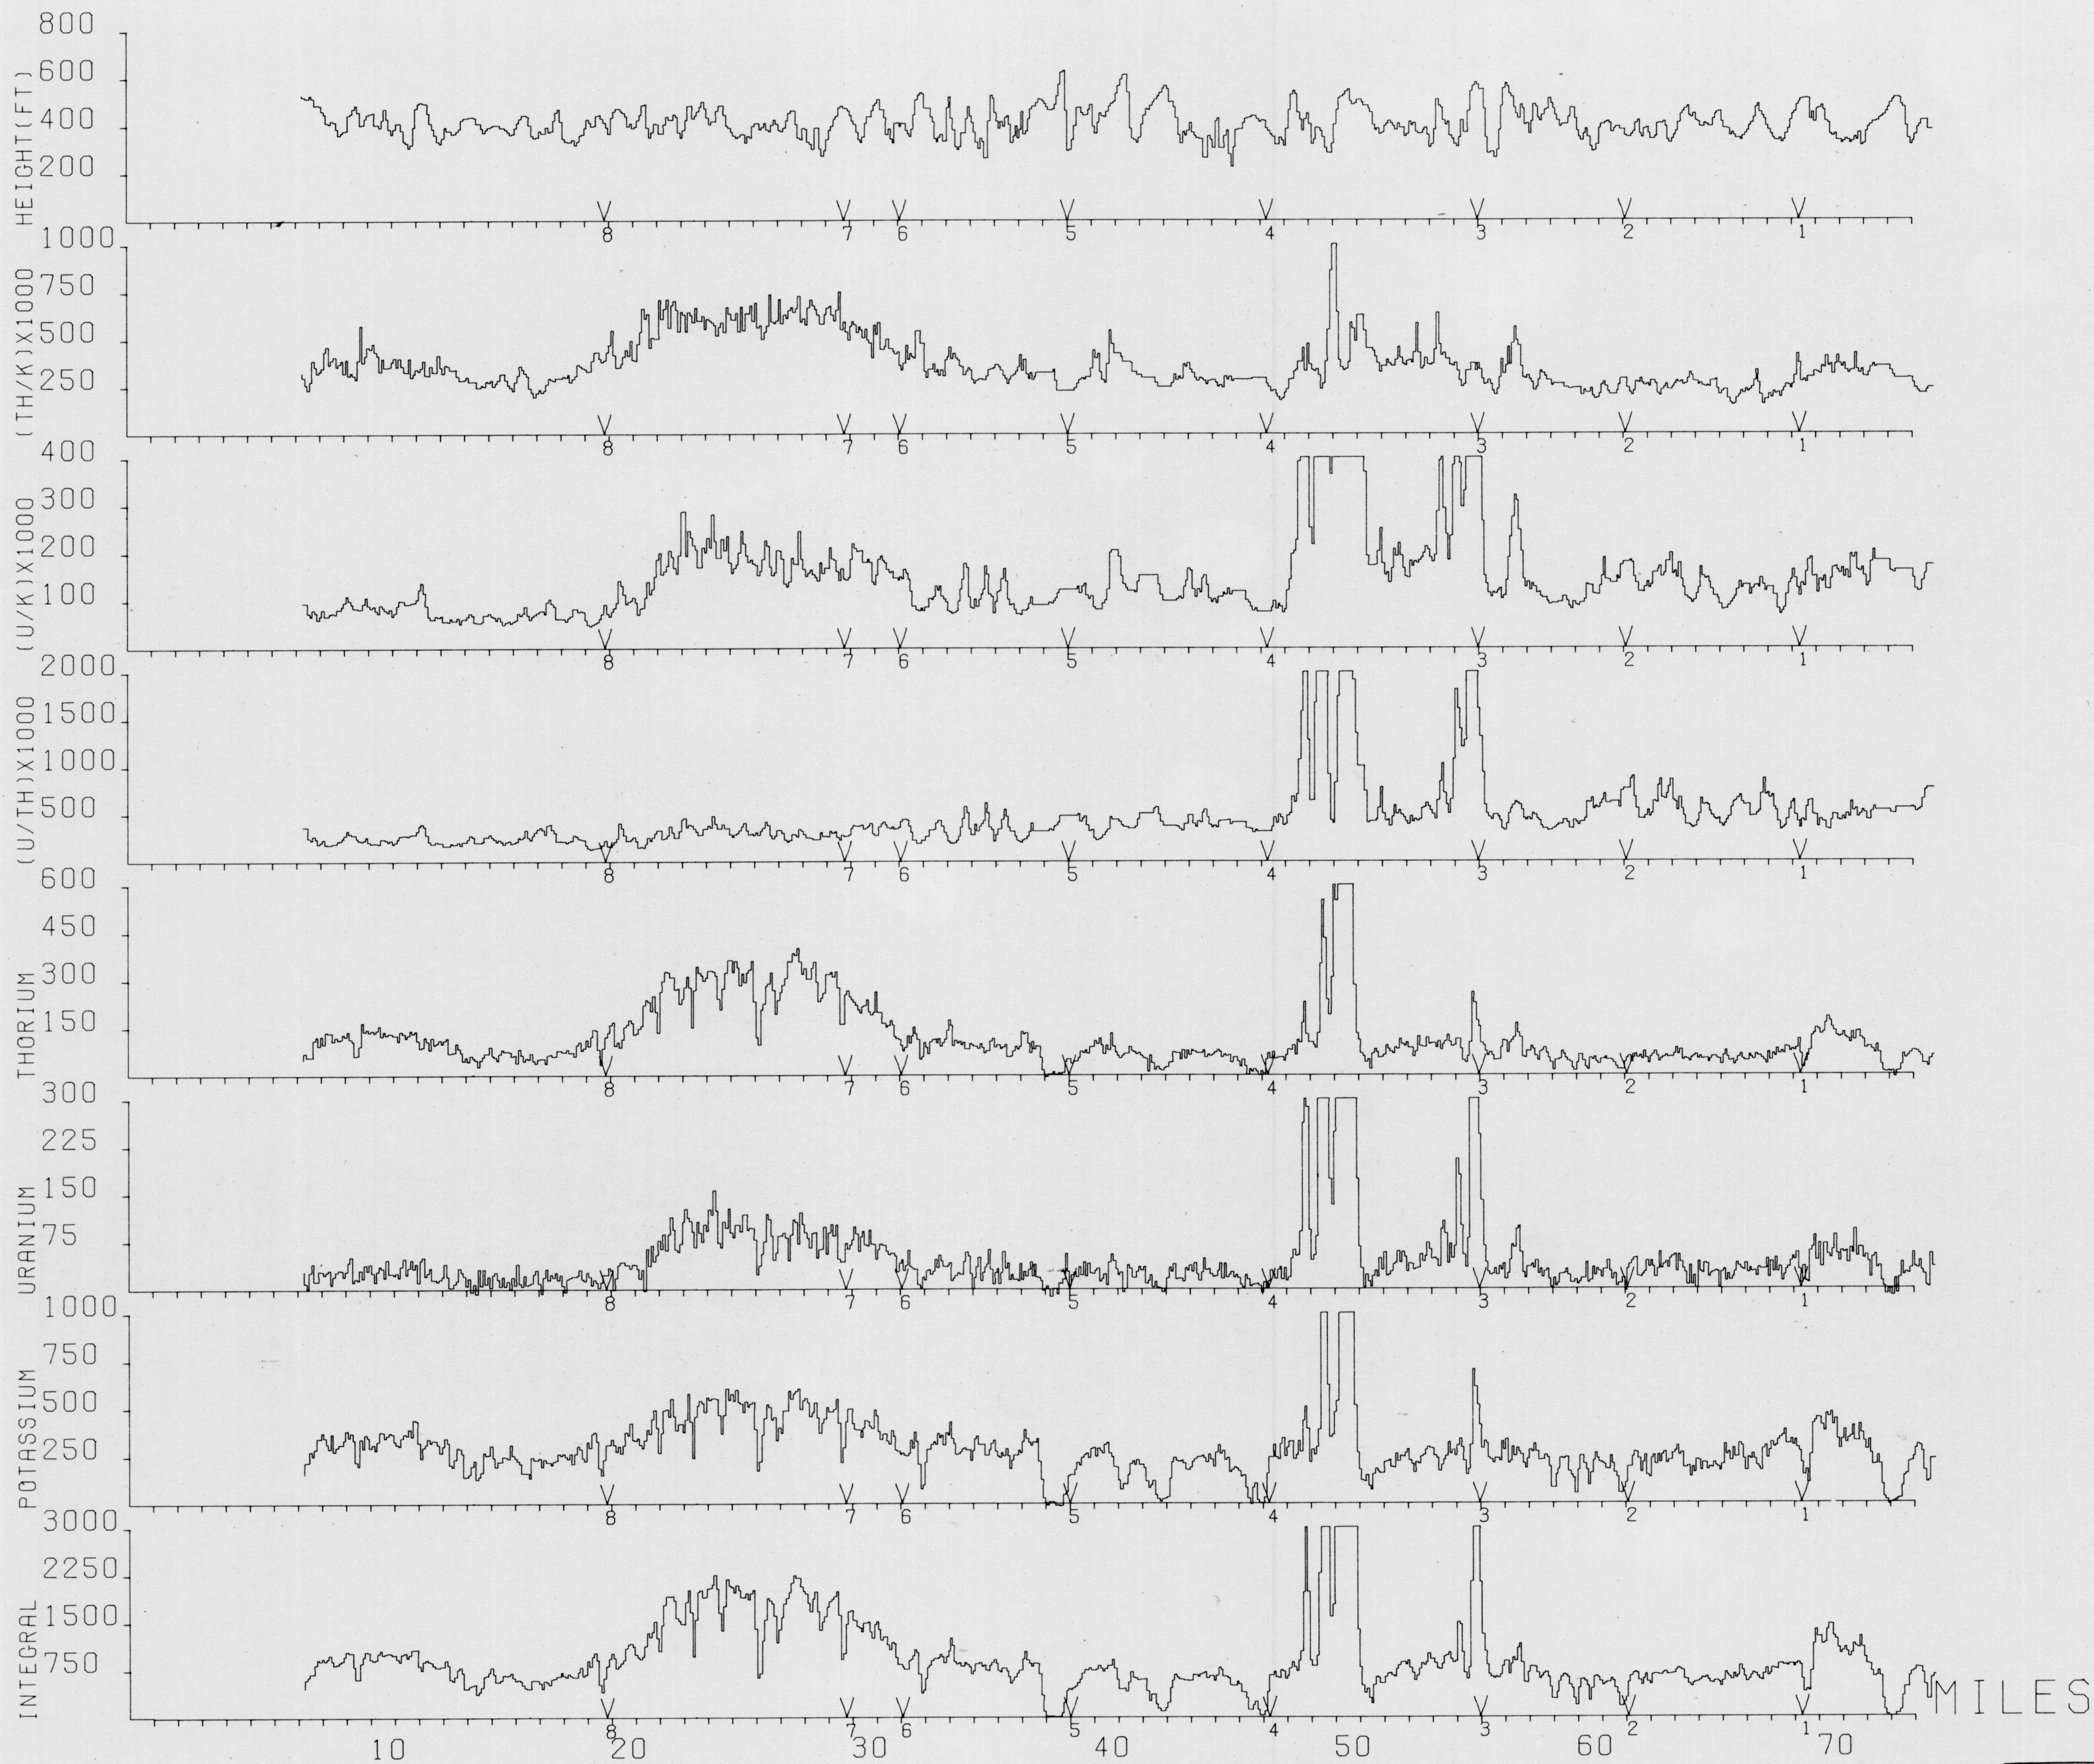

BLIND RIVER SURVEY 1974  
LINE 23

This map has been reprinted from a scanned version of the original map  
Reproduction par numérisation d'une carte sur papier

OPEN FILE  
262  
May 1975  
GEOLOGICAL SURVEY  
OTTAWA