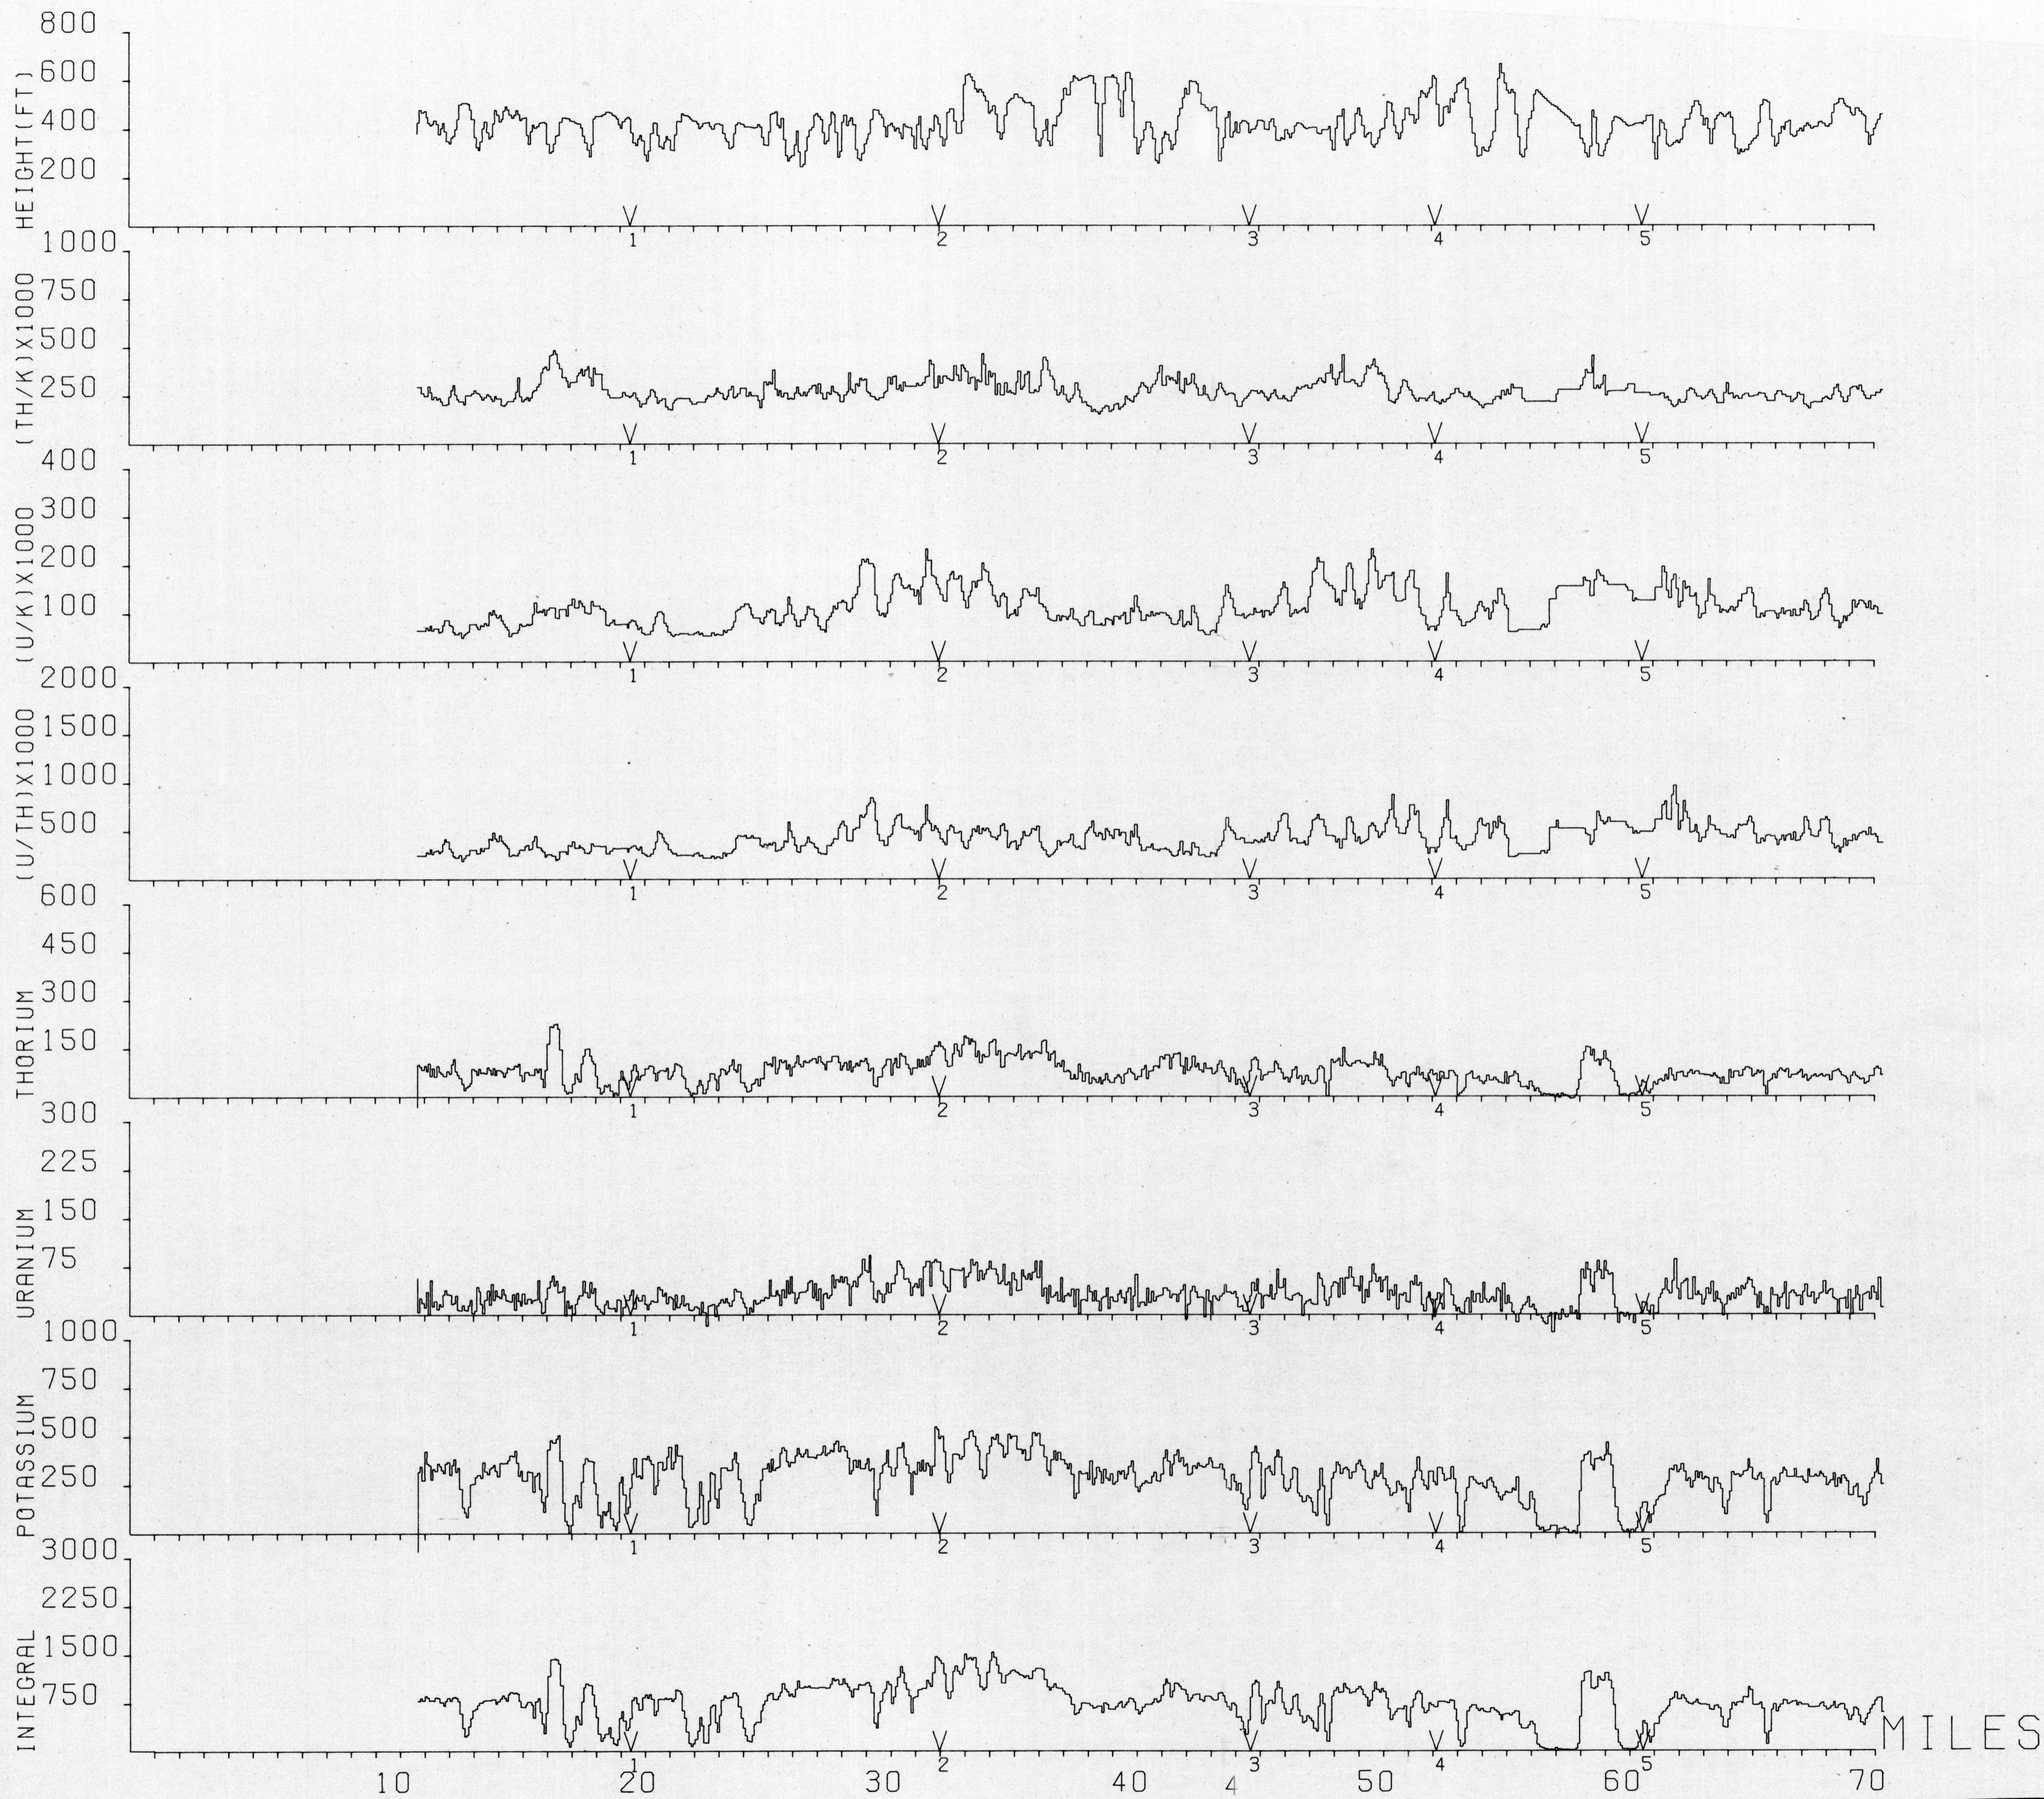

BLIND RIVER SURVEY 1974
LINE 18

This map has been reprinted from a scanned version of the original map
Reproduction par numérisation d'une carte sur papier

OPEN FILE
262
May 1975
GEOLOGICAL SURVEY
OTTAWA