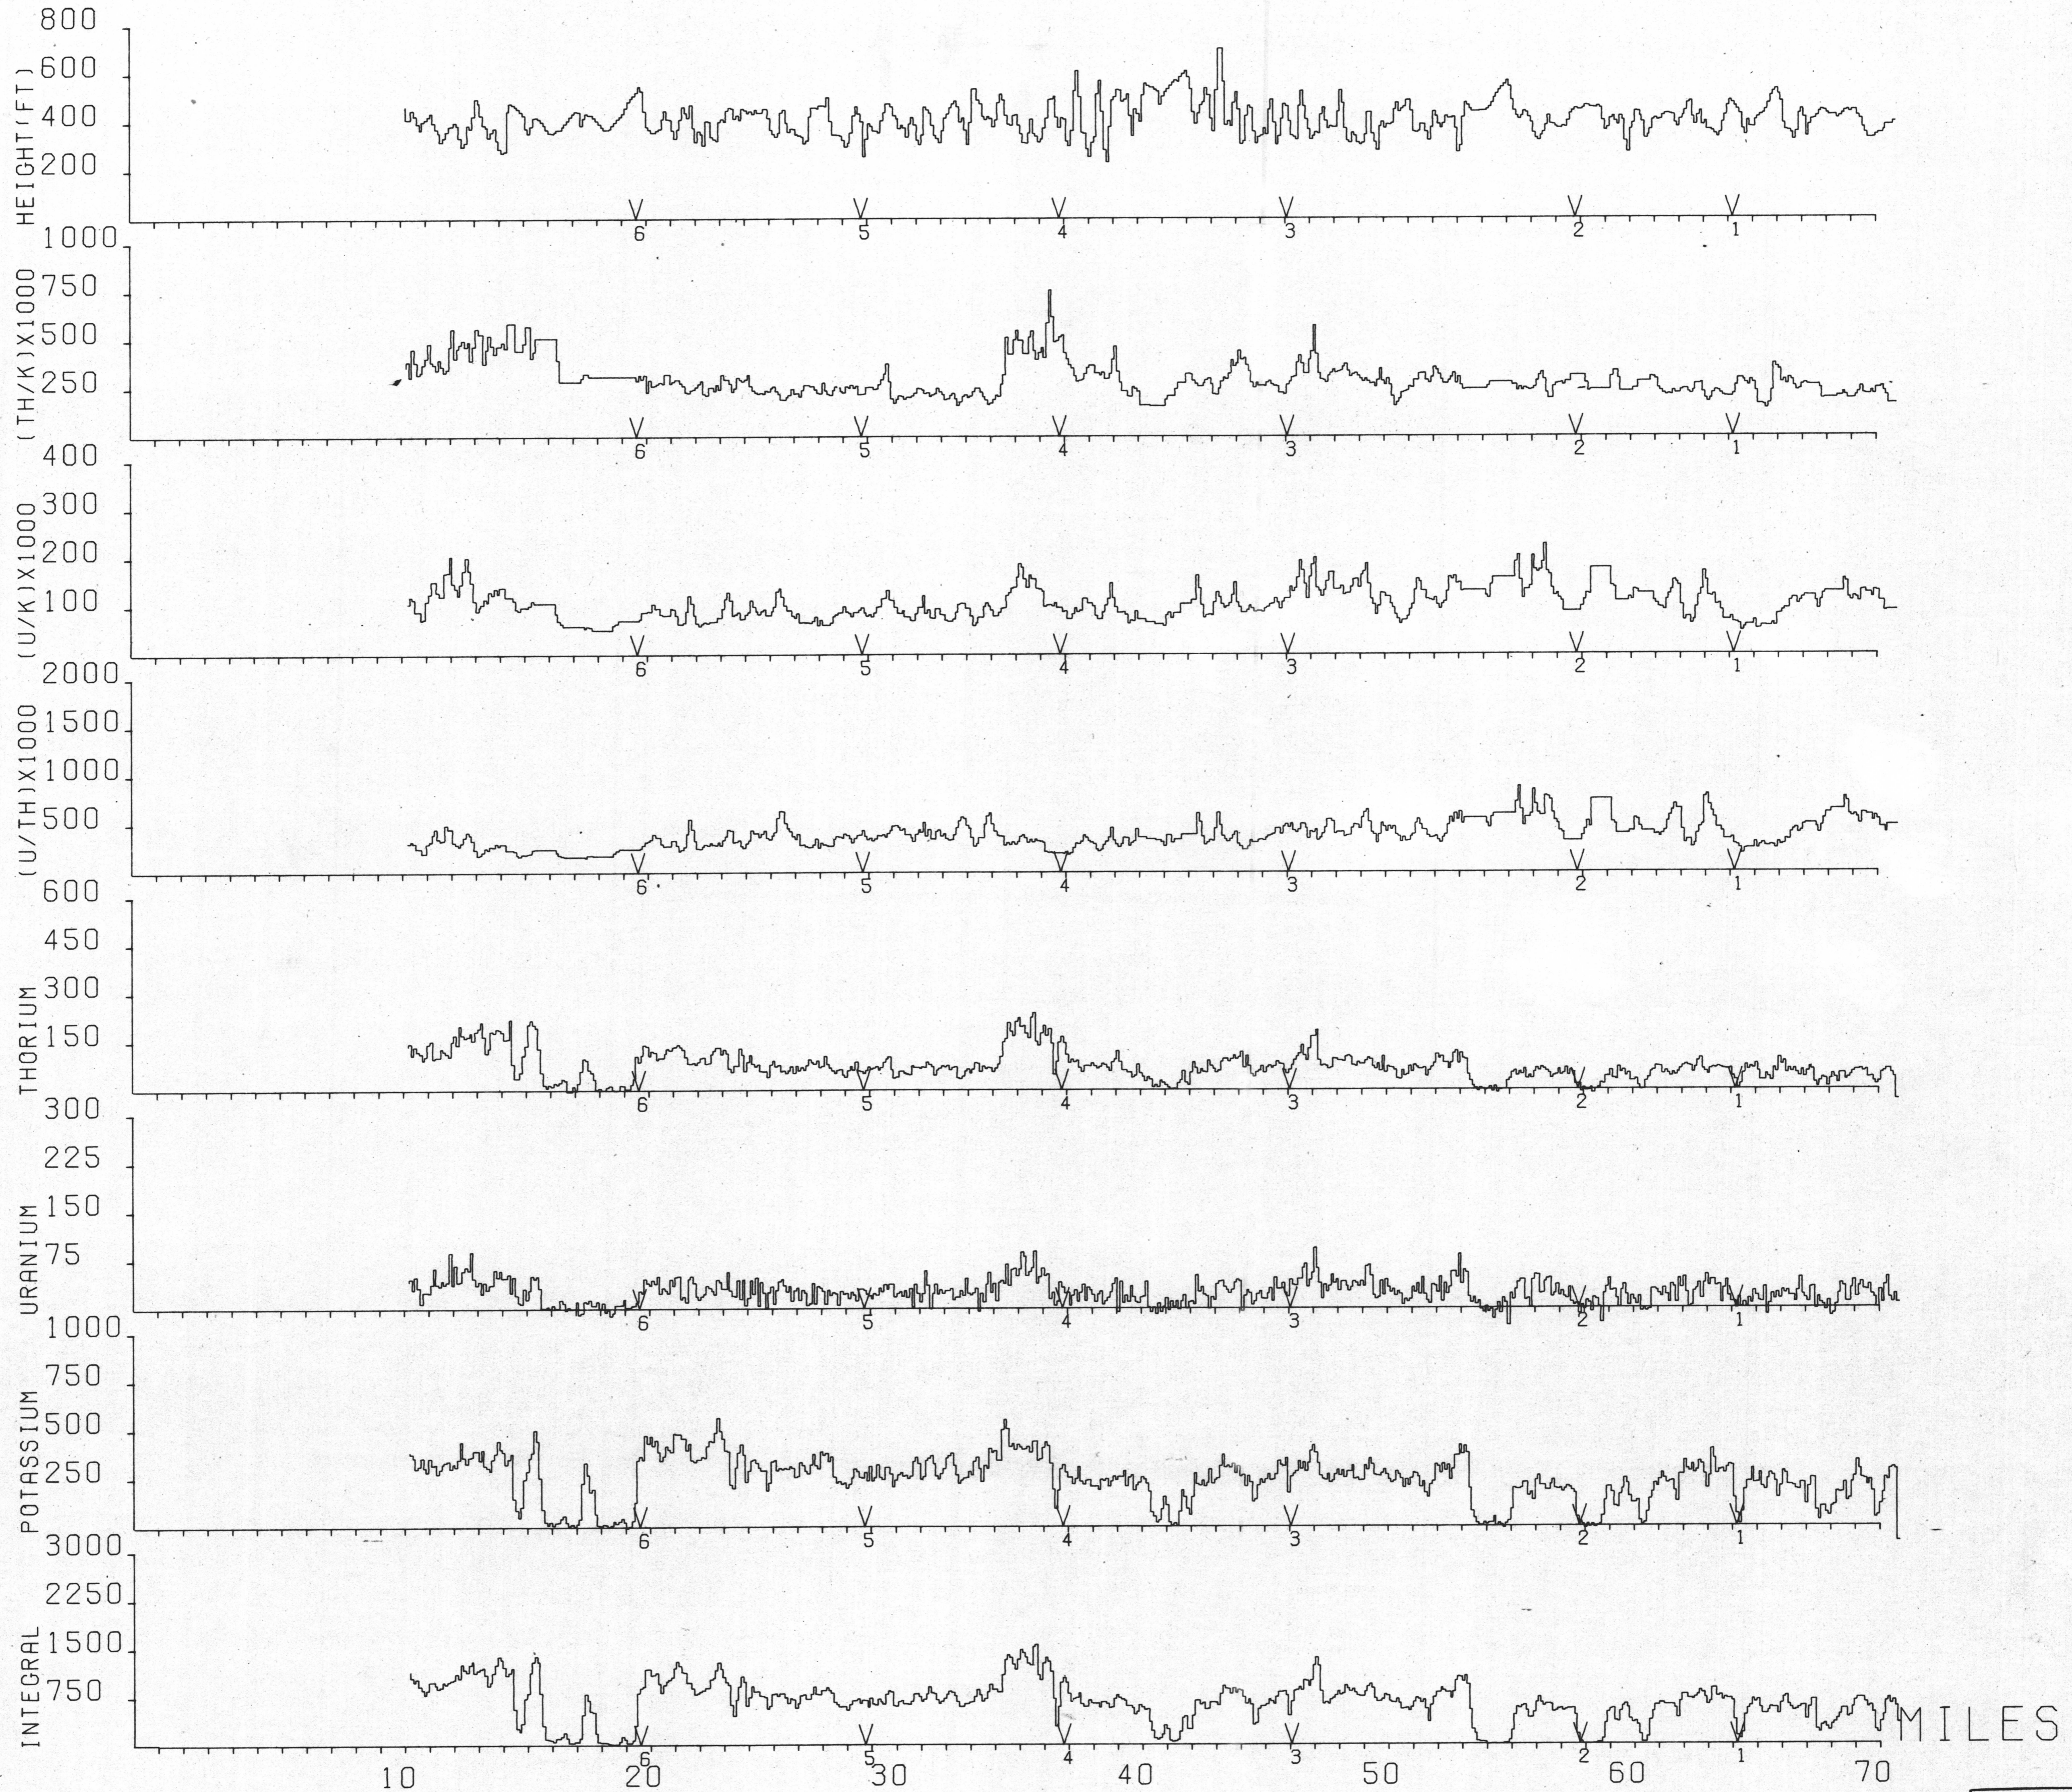

BLIND RIVER SURVEY 1974  
LINE 17

OPEN FILE  
262  
May 1975  
GEOLOGICAL SURVEY  
OTTAWA

This map has been reprinted from a scanned version of the original map  
Reproduction par numérisation d'une carte sur papier