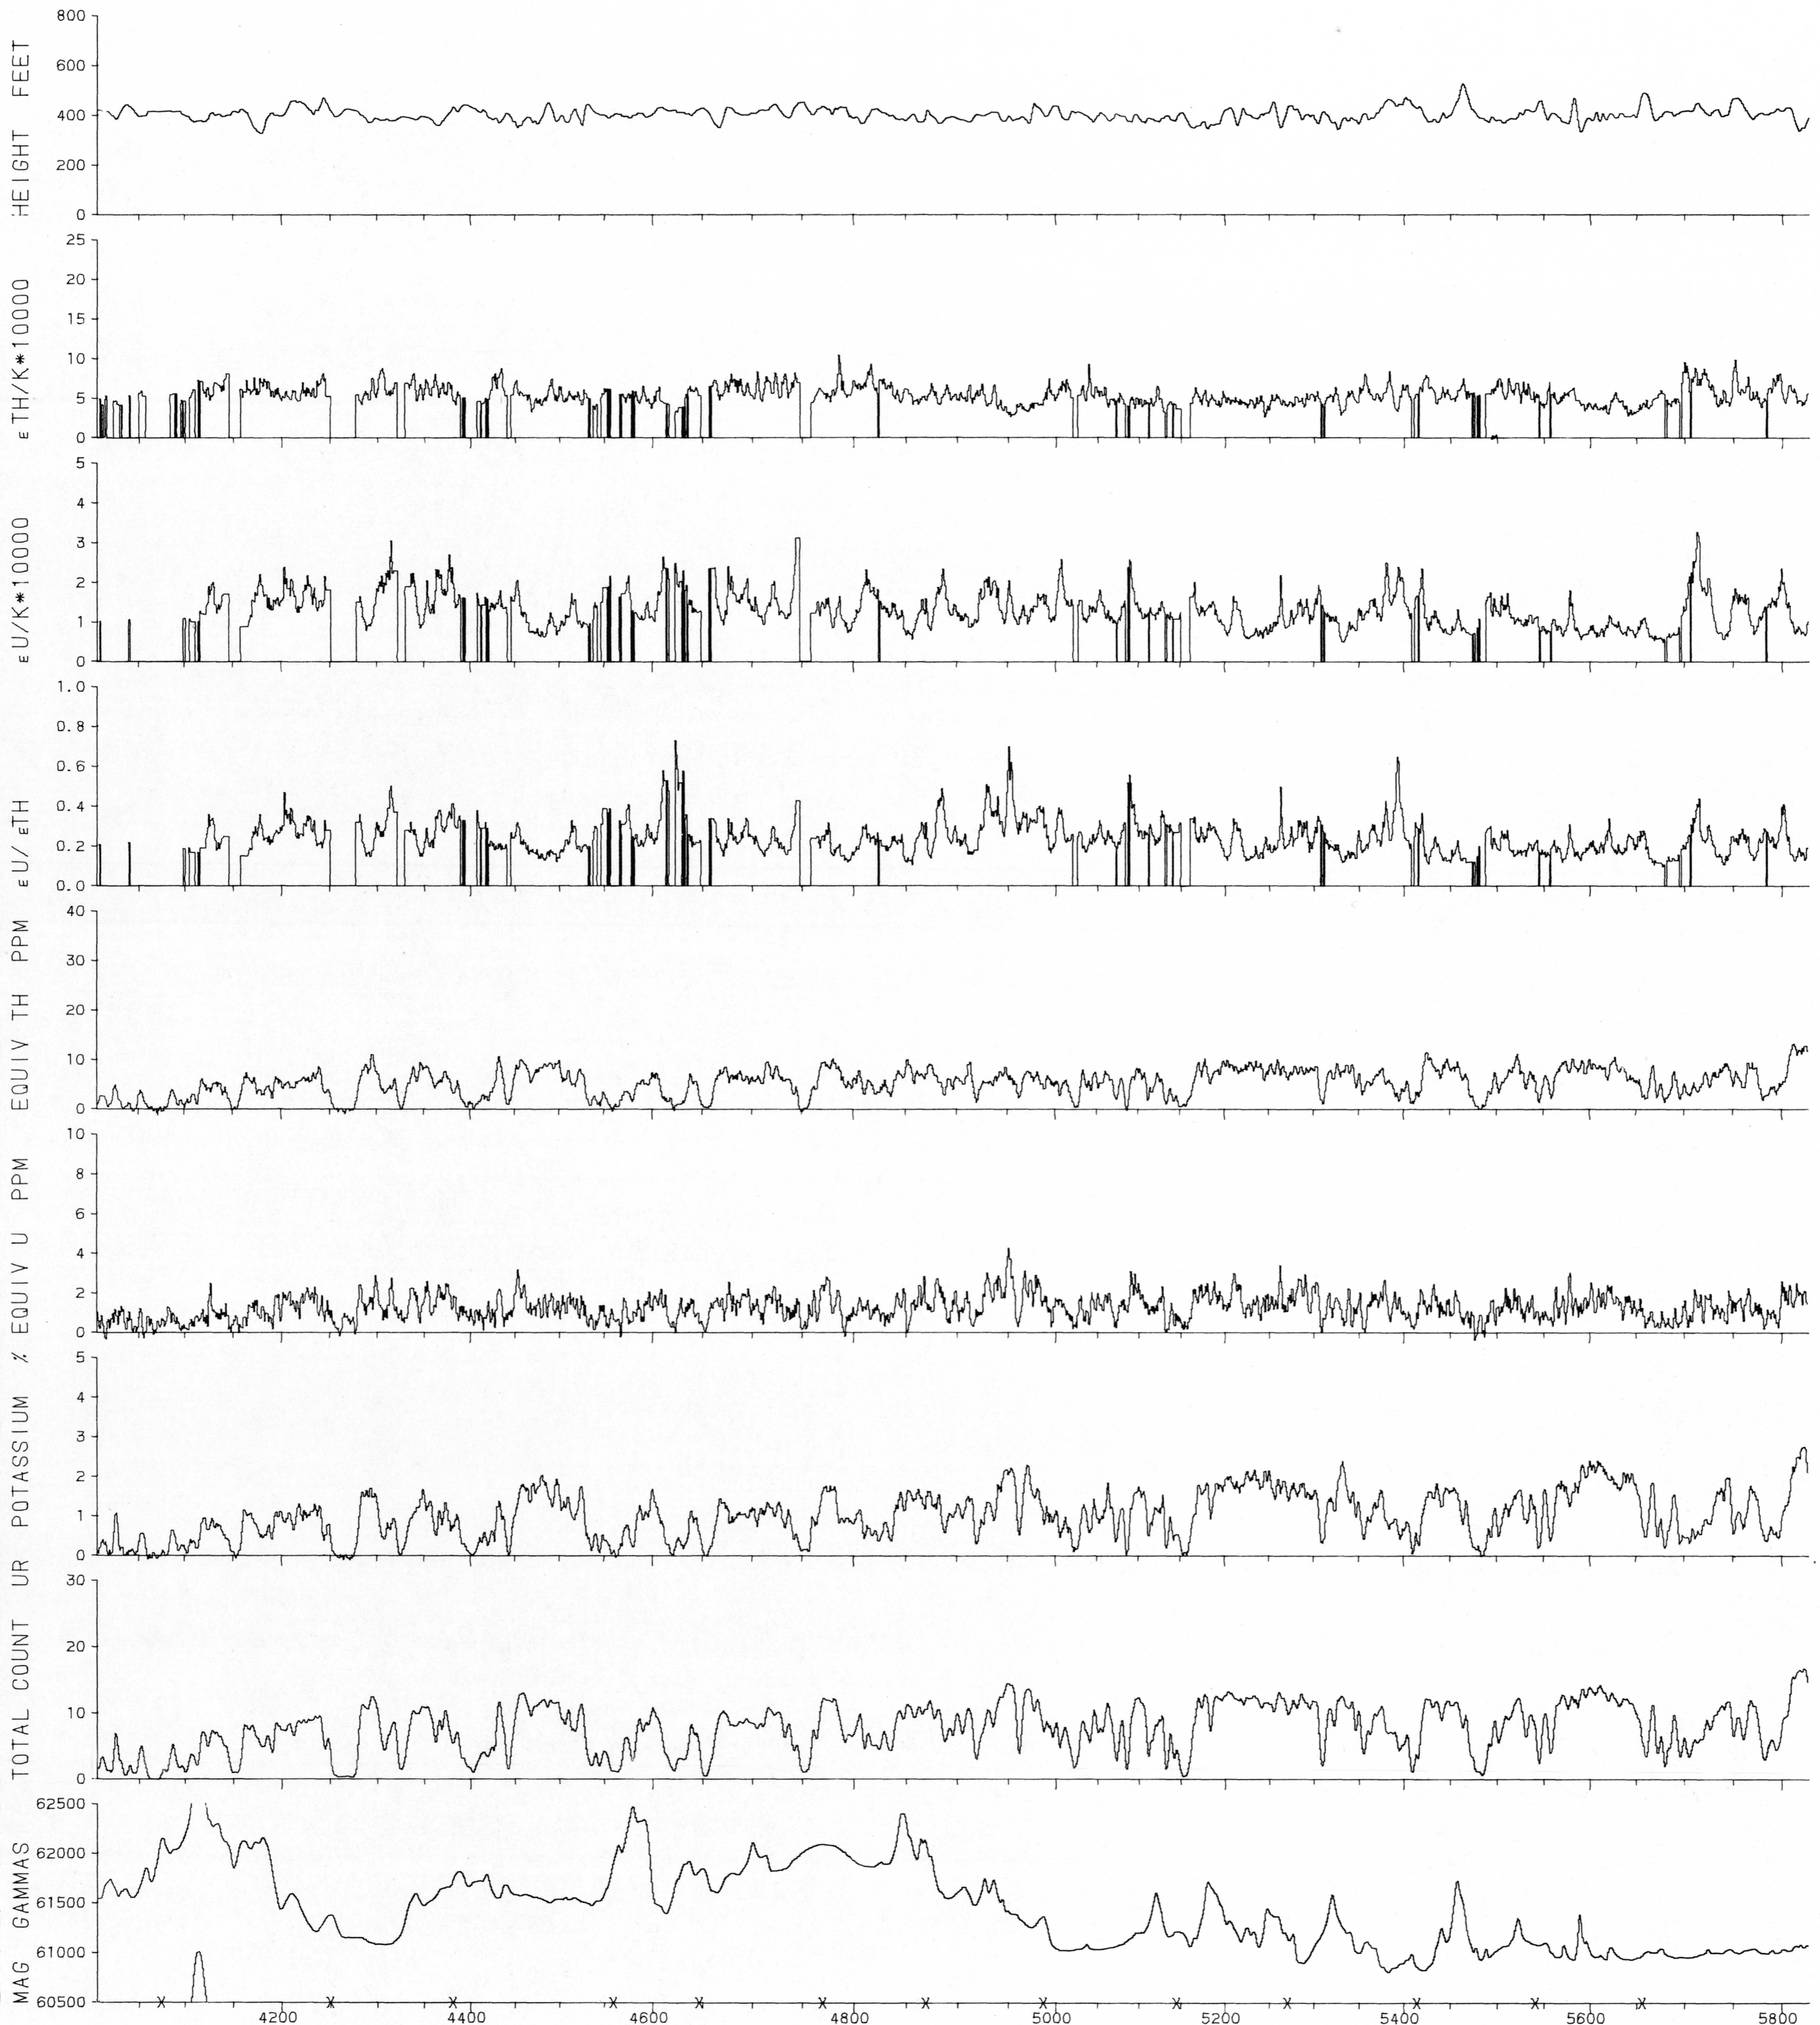

LINE 2180 SHETHANEI LAKE 641 MANITOBA 1976

X = PICKED FIDUCIAL

HORIZONTAL SCALE 1:250,000

GEOPHYSICAL MAP NO. 35964

This map has been reprinted from a scanned version of the original map. Reproduction par numérisation d'une carte sur papier.