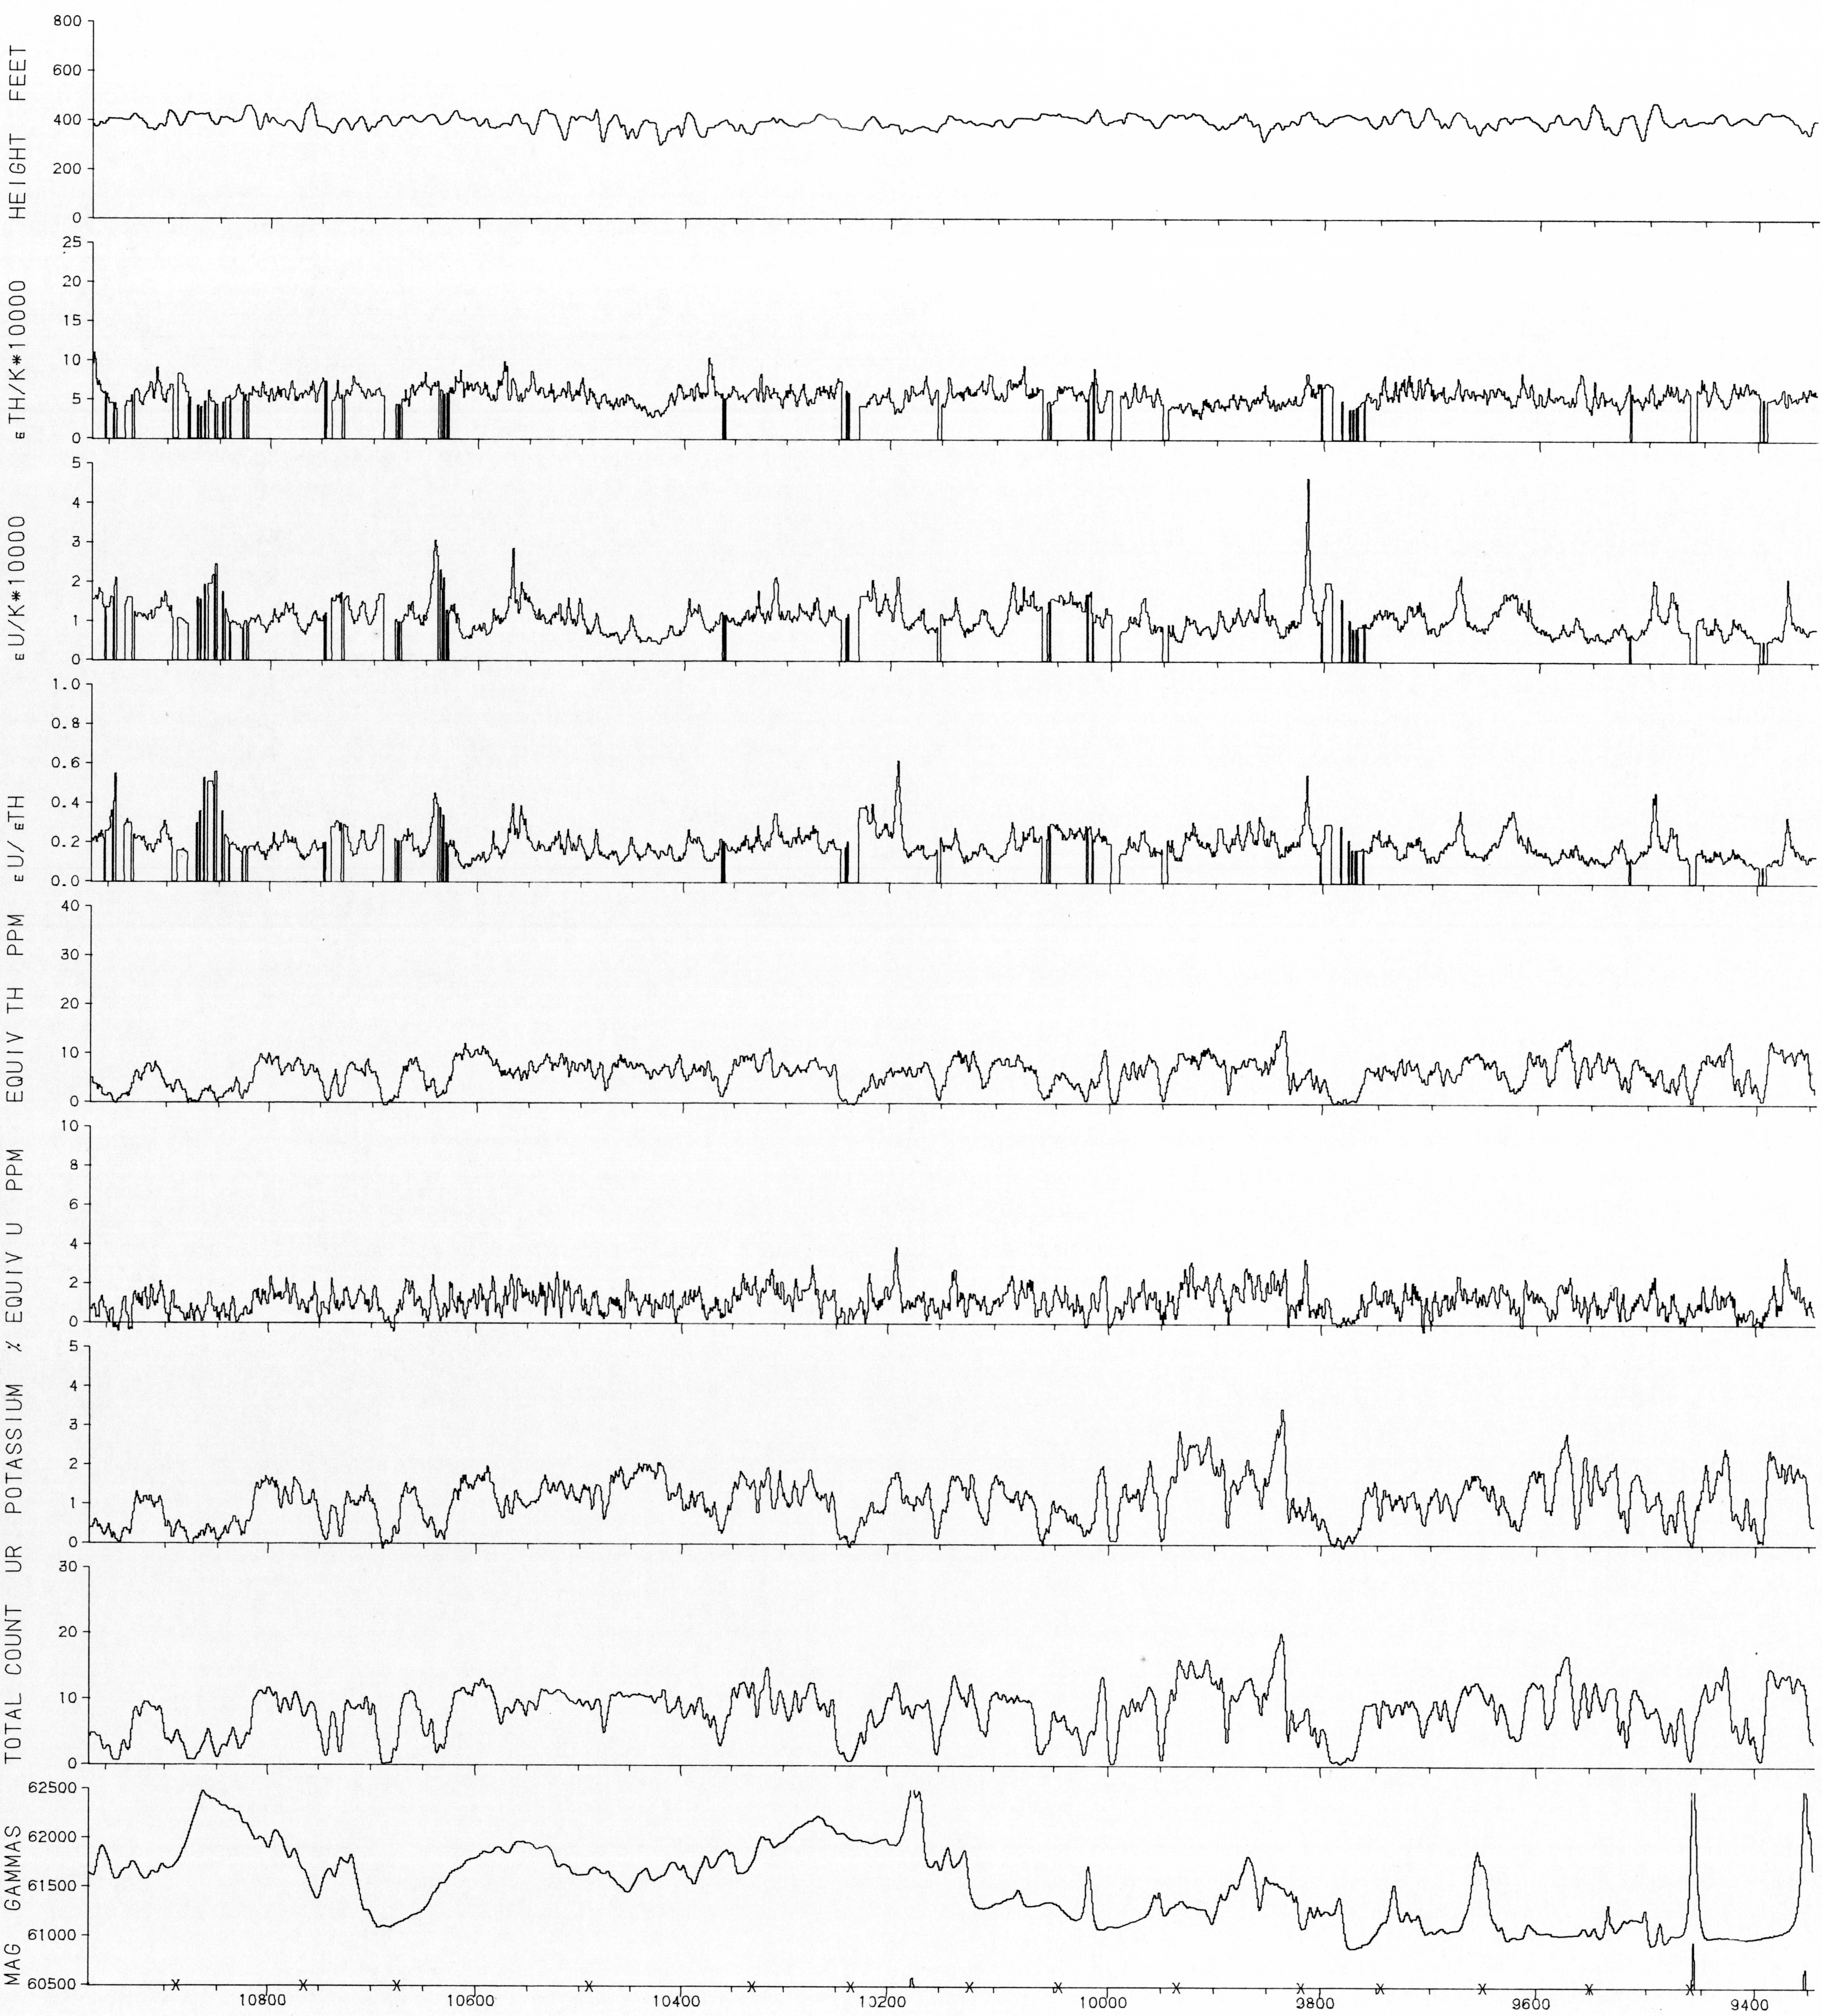

LINE 2190 SHETHANEI LAKE 641 MANITOBA 1976

X = PICKED FIDUCIAL

GEOPHYSICAL MAP NO. 35964

This map has been reprinted from a scanned version of the original map  
Reproduction par numérisation d'une carte sur papier