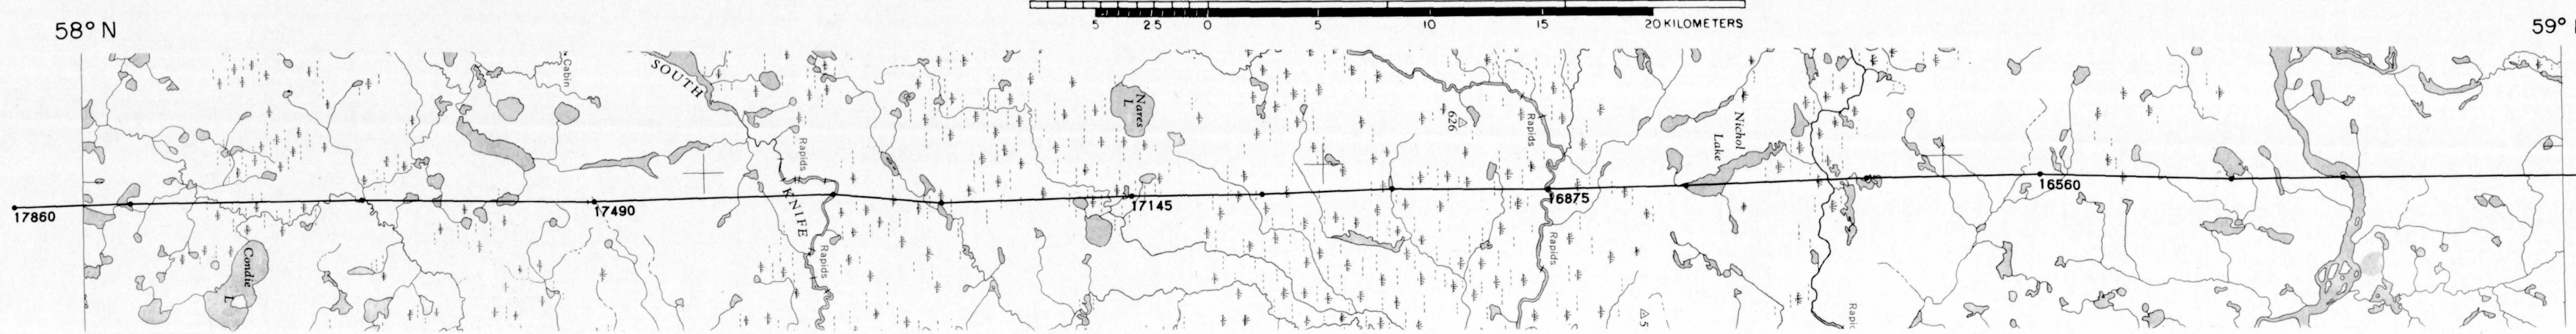

LINE 2210 SHETHANEI LAKE 641 MANITOBA 1976

X - PICKED FIDUCIAL

HORIZONTAL SCALE 1:250,000

GEOPHYSICAL MAP NO. 35964

This map has been reprinted from a scanned version of the original map
Reproduction par numérisation d'une carte sur papier