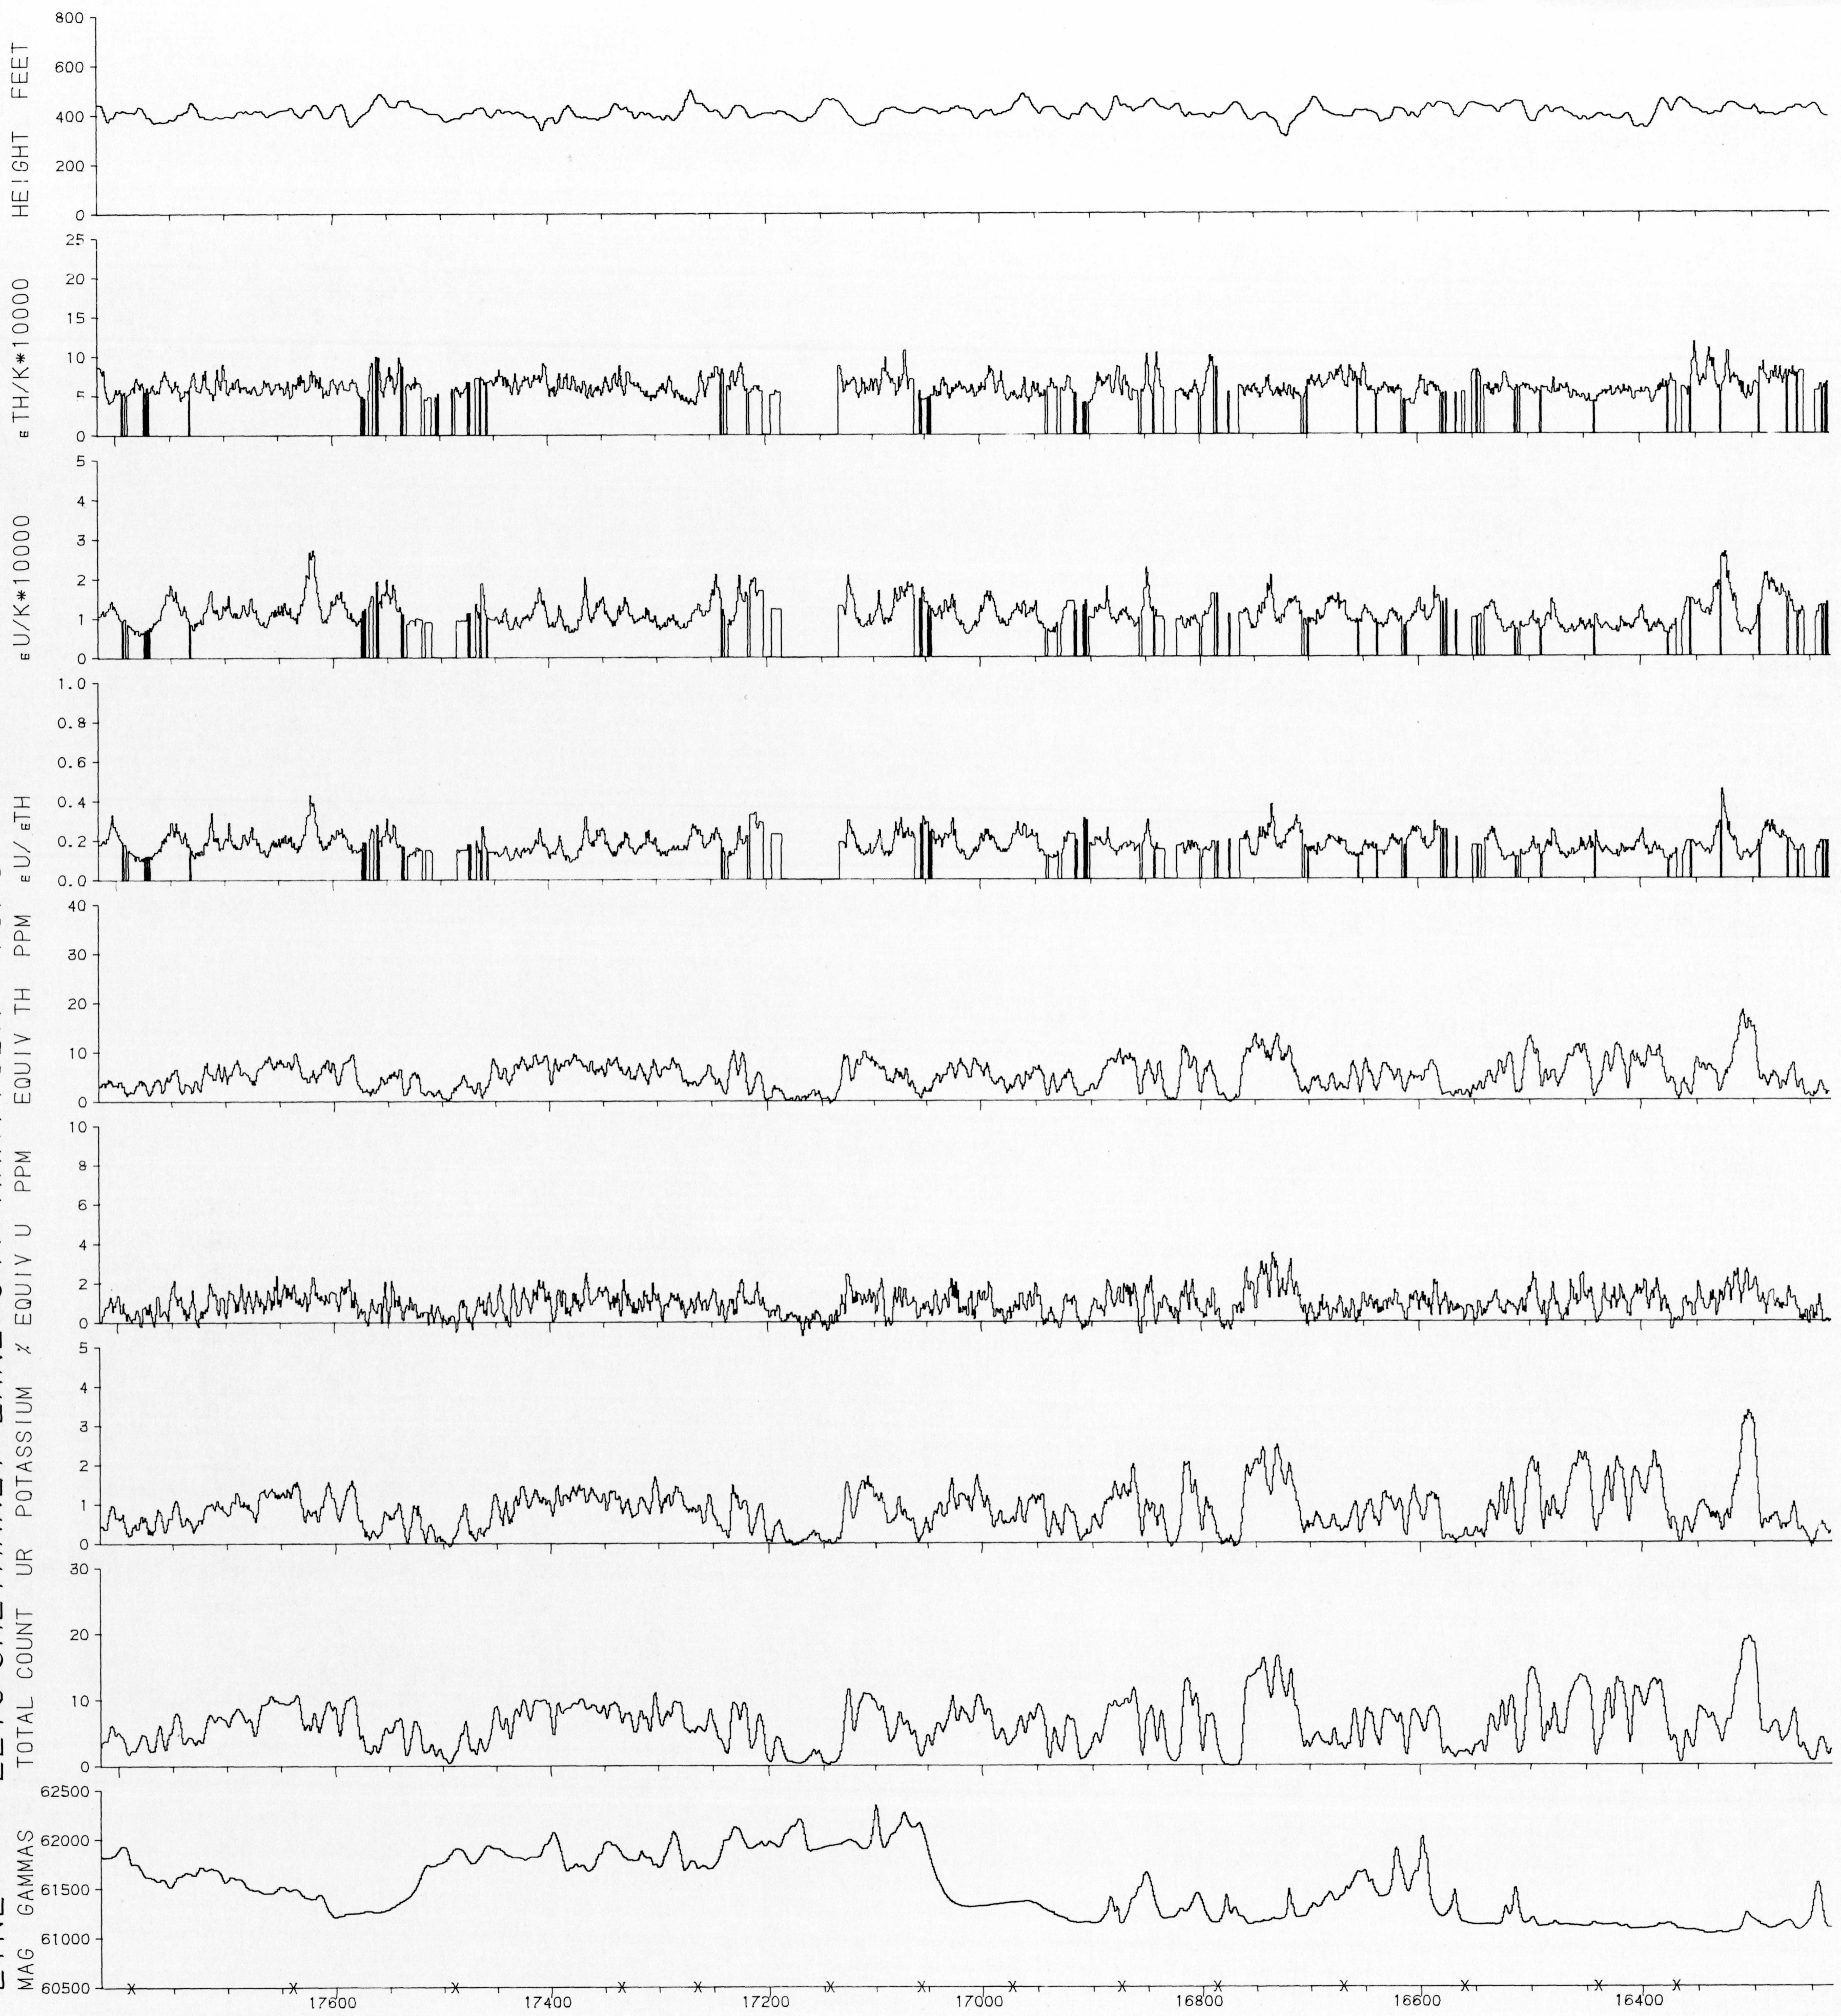

LINE 2210 SHETHANEI LAKE 641 MANITOBA 1976

X - PICKED FIDUCIAL

HORIZONTAL SCALE 1:250,000

GEOPHYSICAL MAP NO. 35964

This map has been reprinted from a scanned version of the original map
Reproduction par numérisation d'une carte sur papier