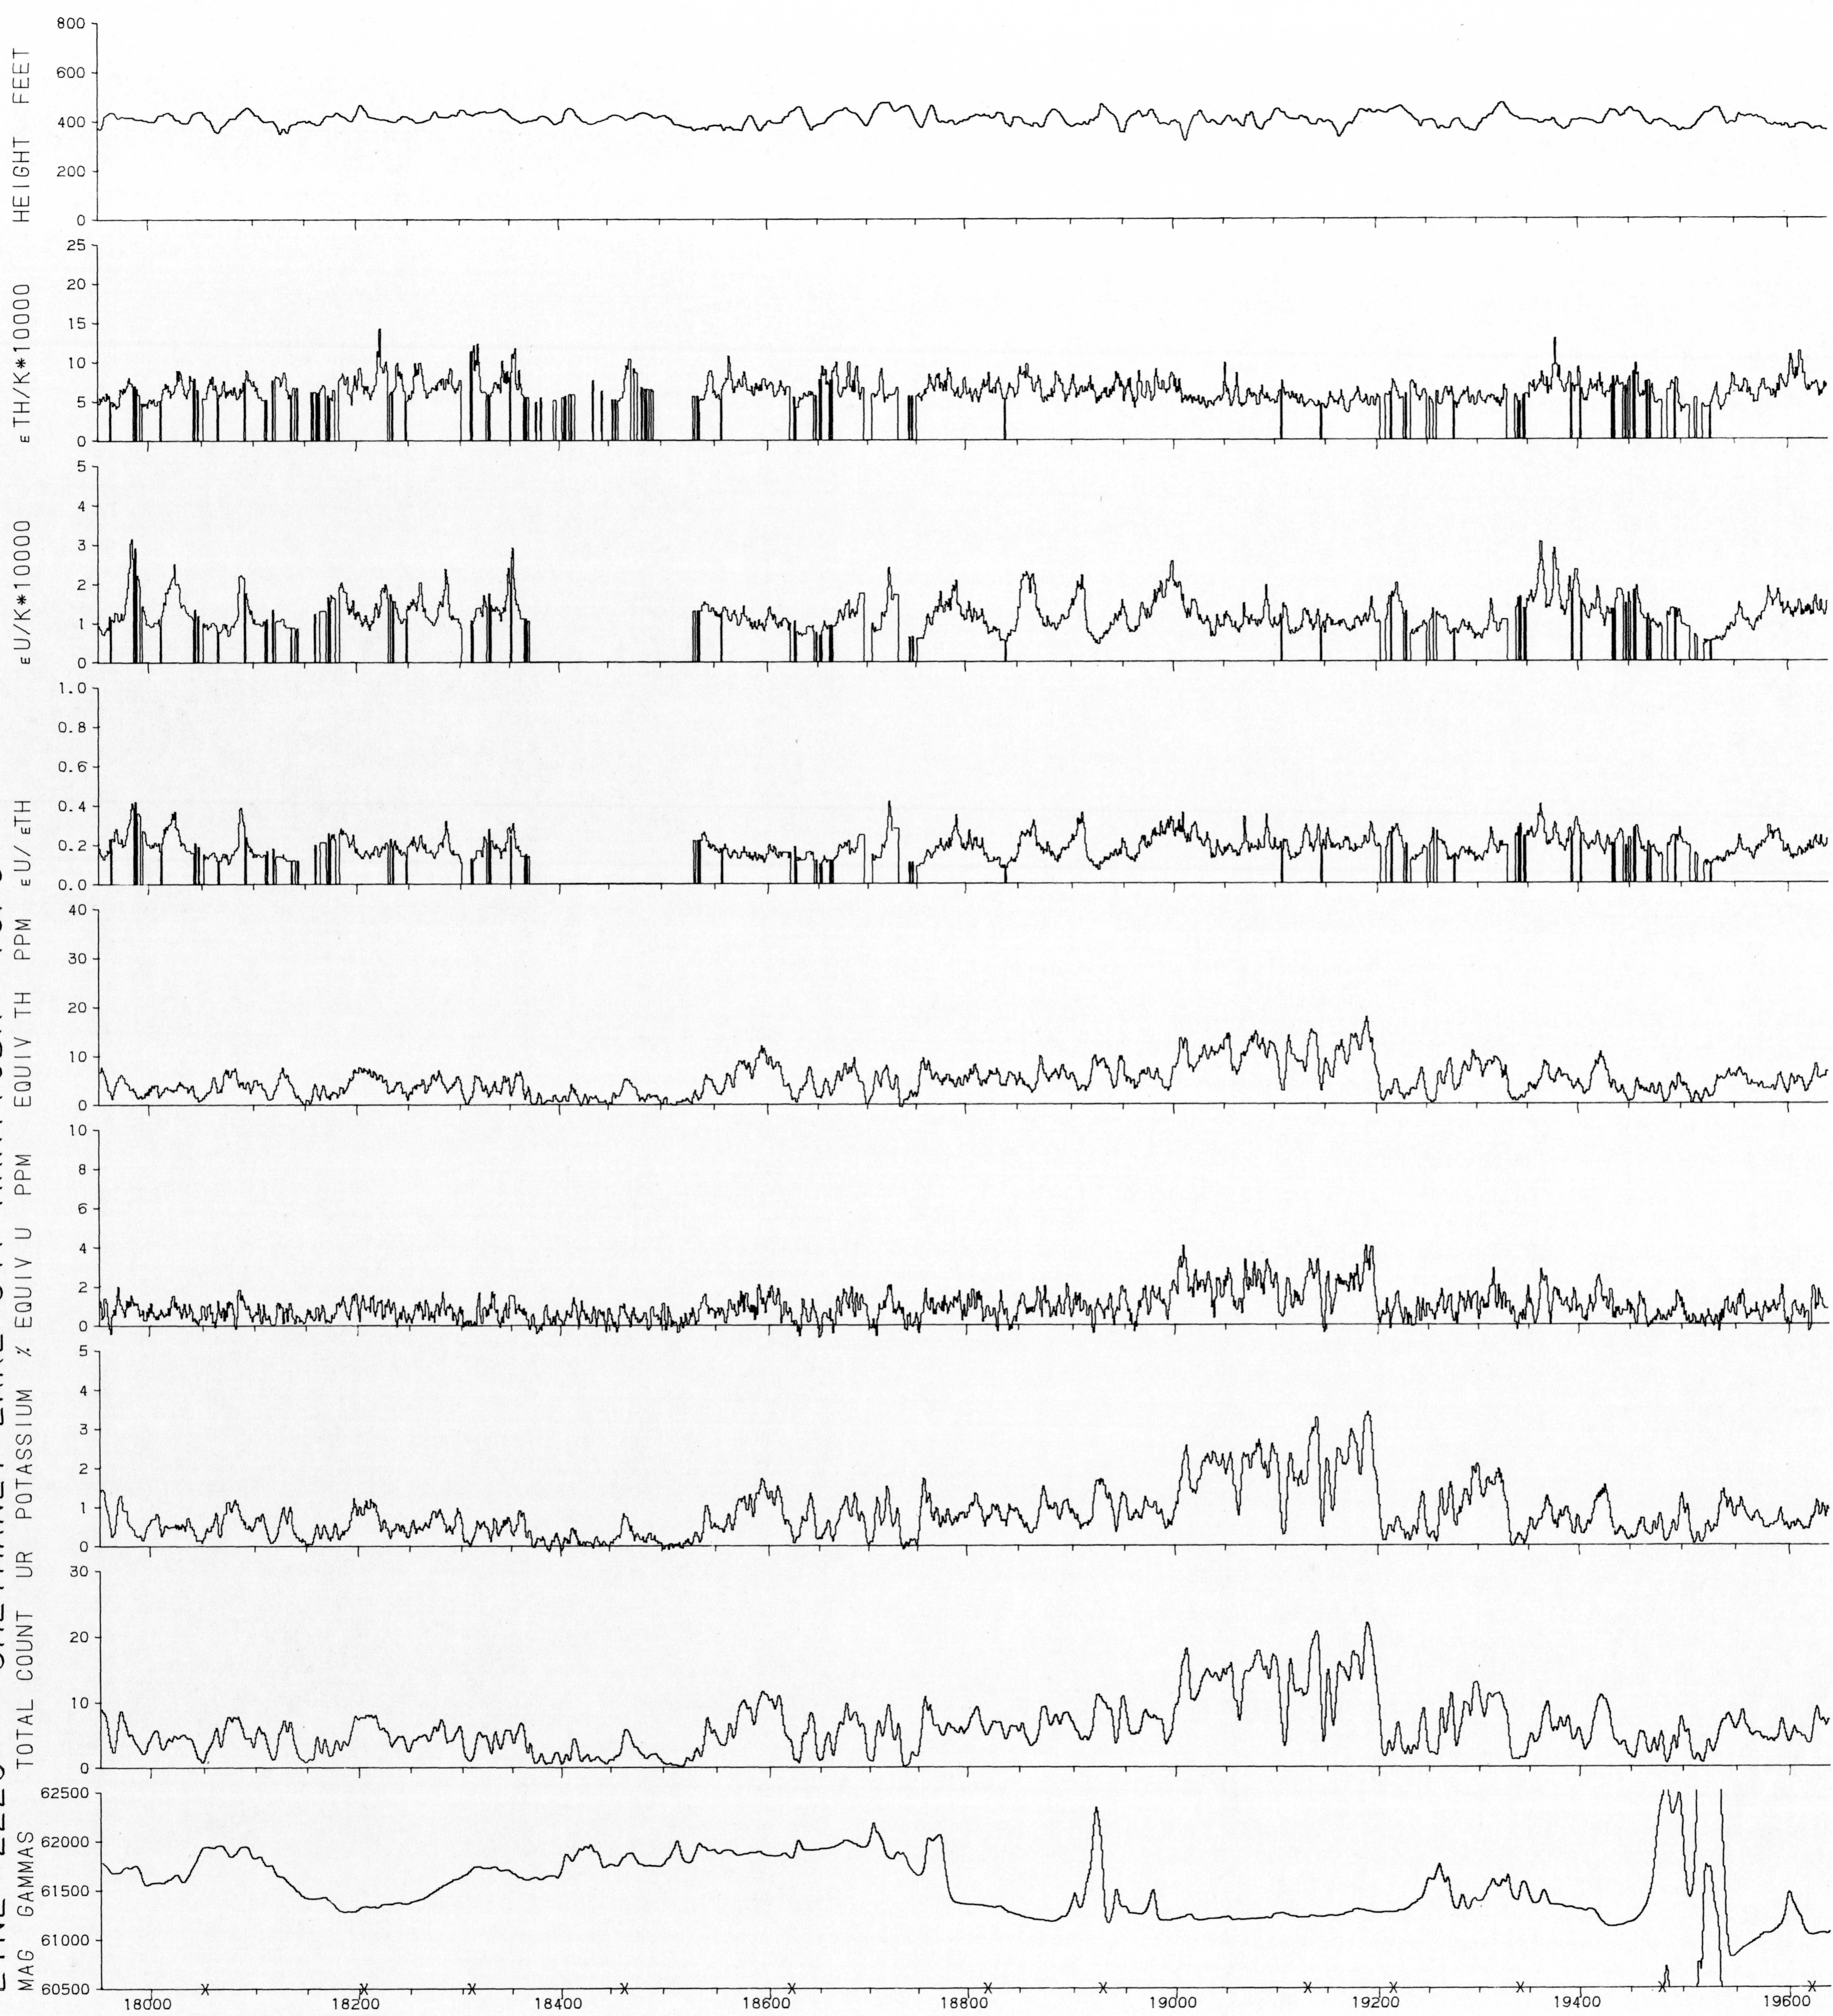

LINE 2220 SHETHANEI LAKE 641 MANITOBA 1976

HORIZONTAL SCALE 1:250,000

GEOPHYSICAL MAP NO. 35964

This map has been reprinted from a scanned version of the original map  
Reproduction par numérisation d'une carte sur papier