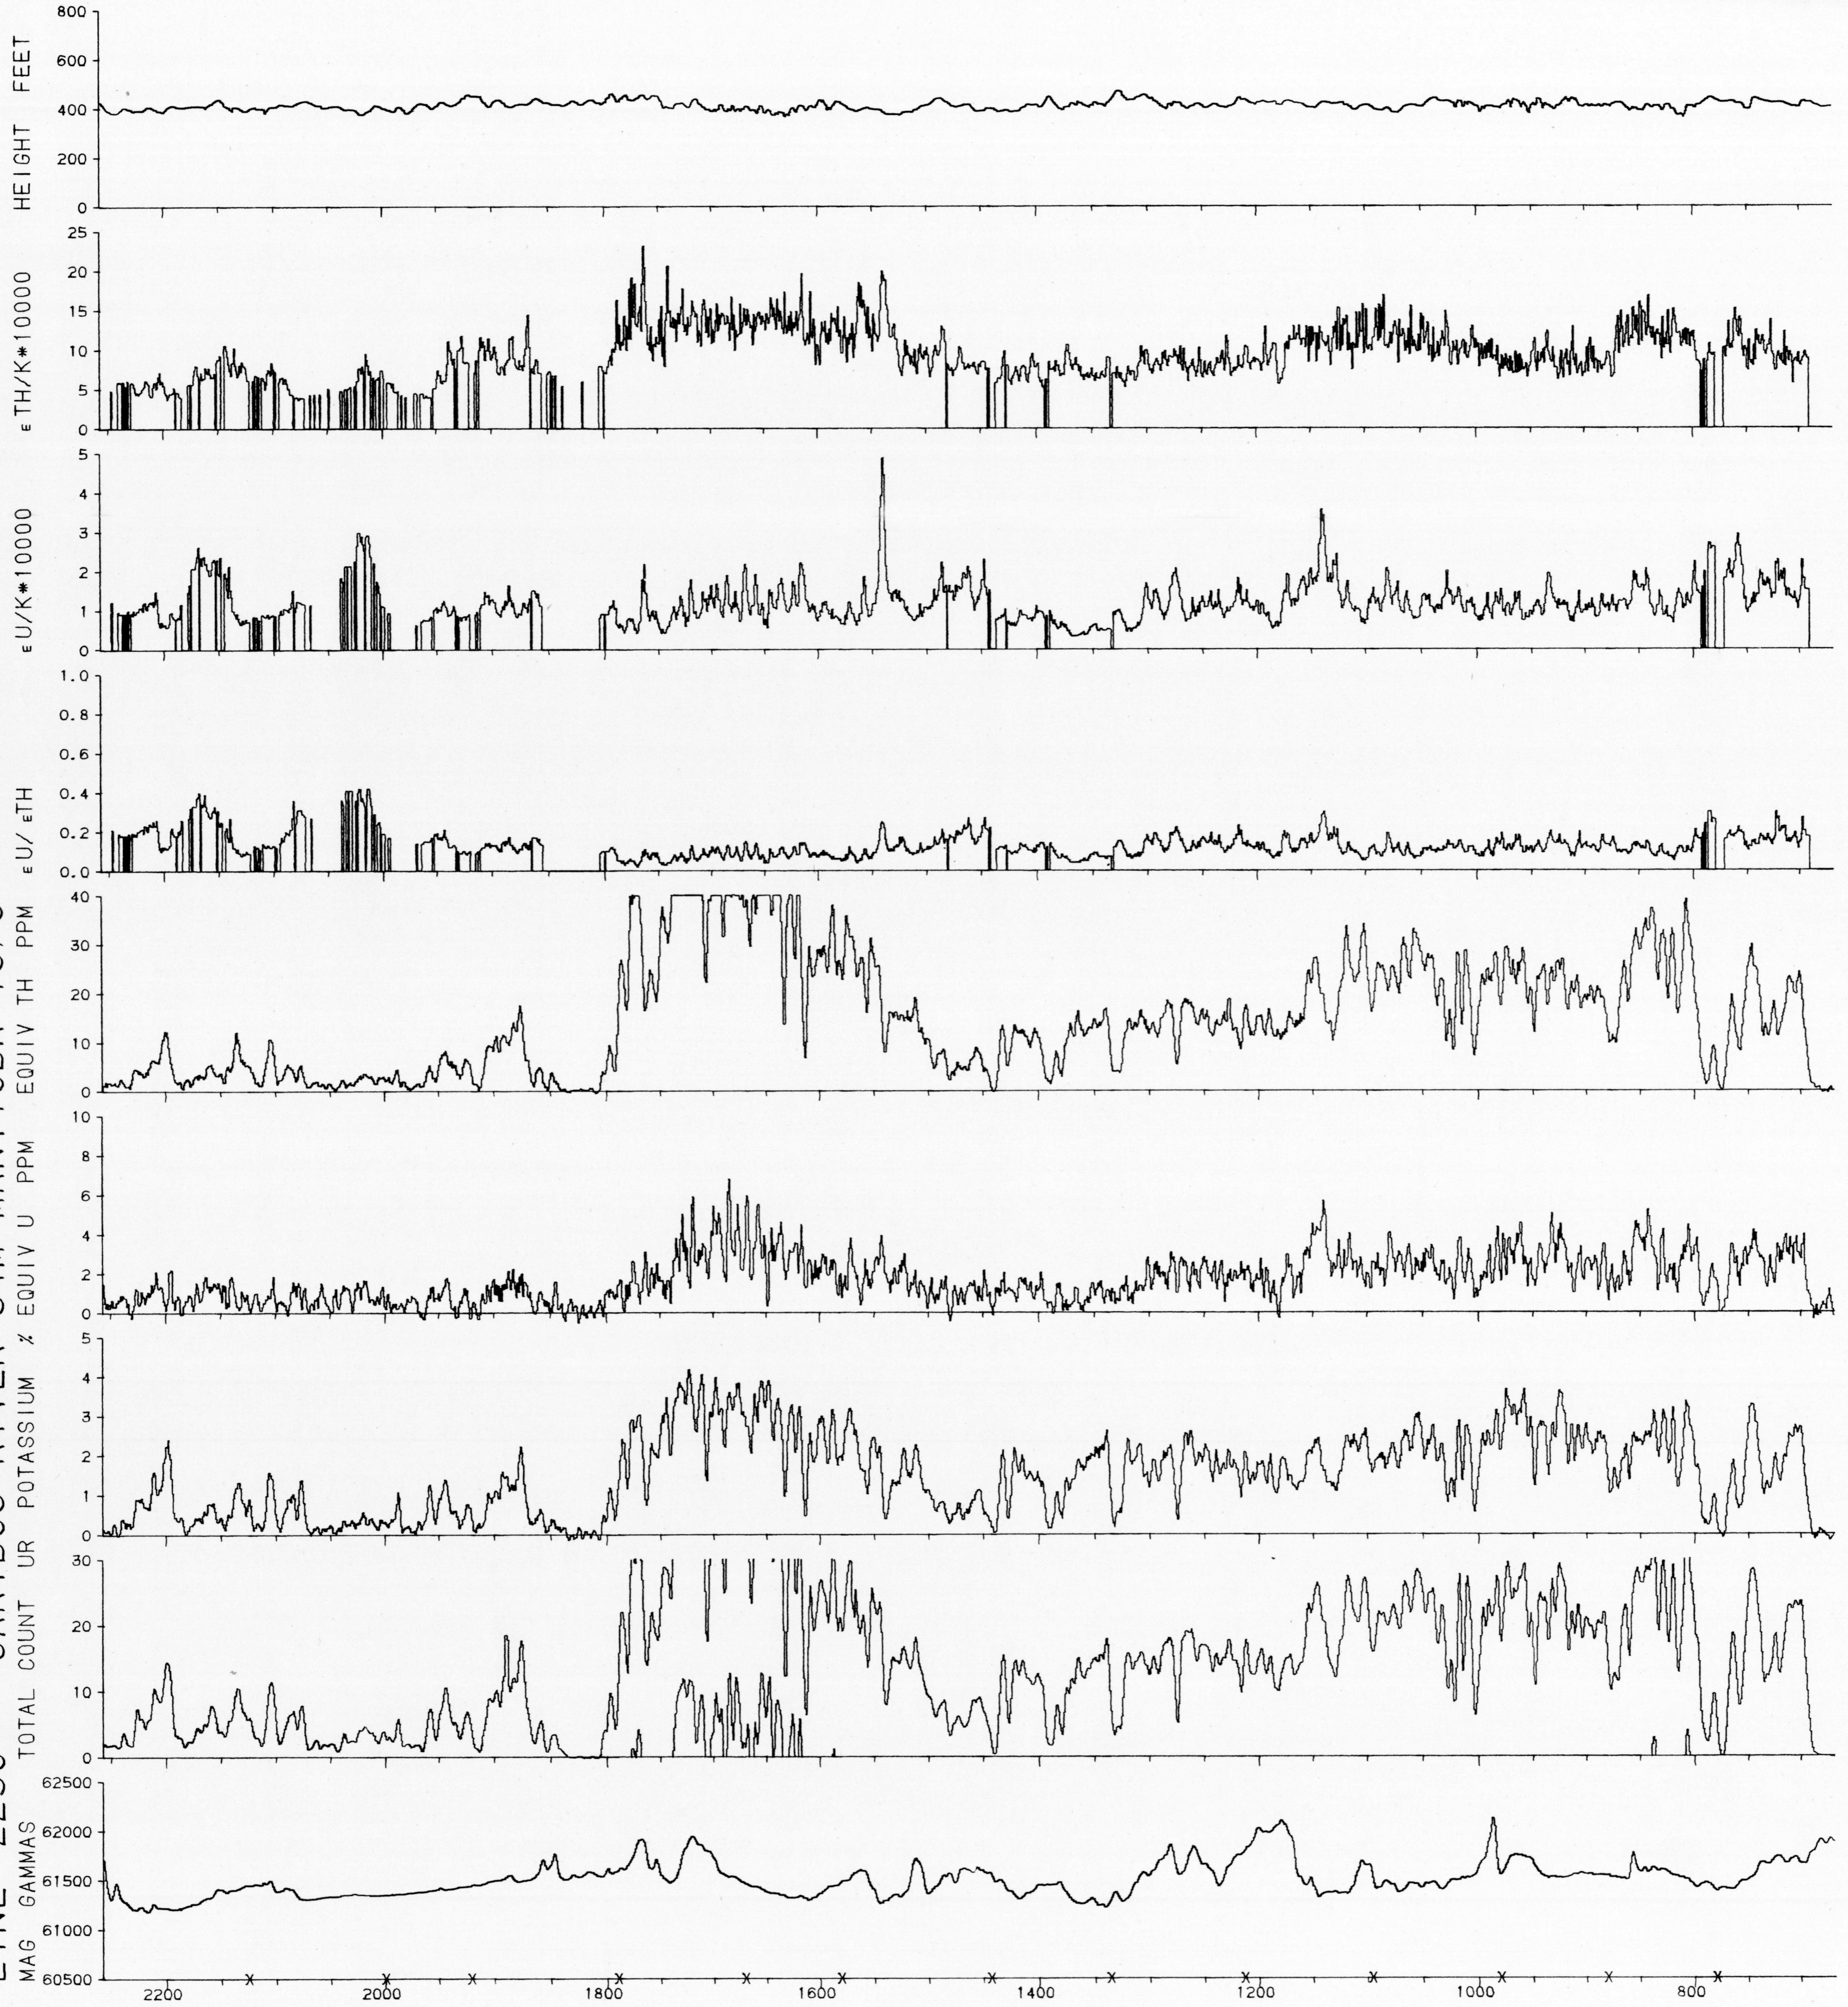

LINE 2250 CARIBOU RIVER 54M MANITOBA 1976