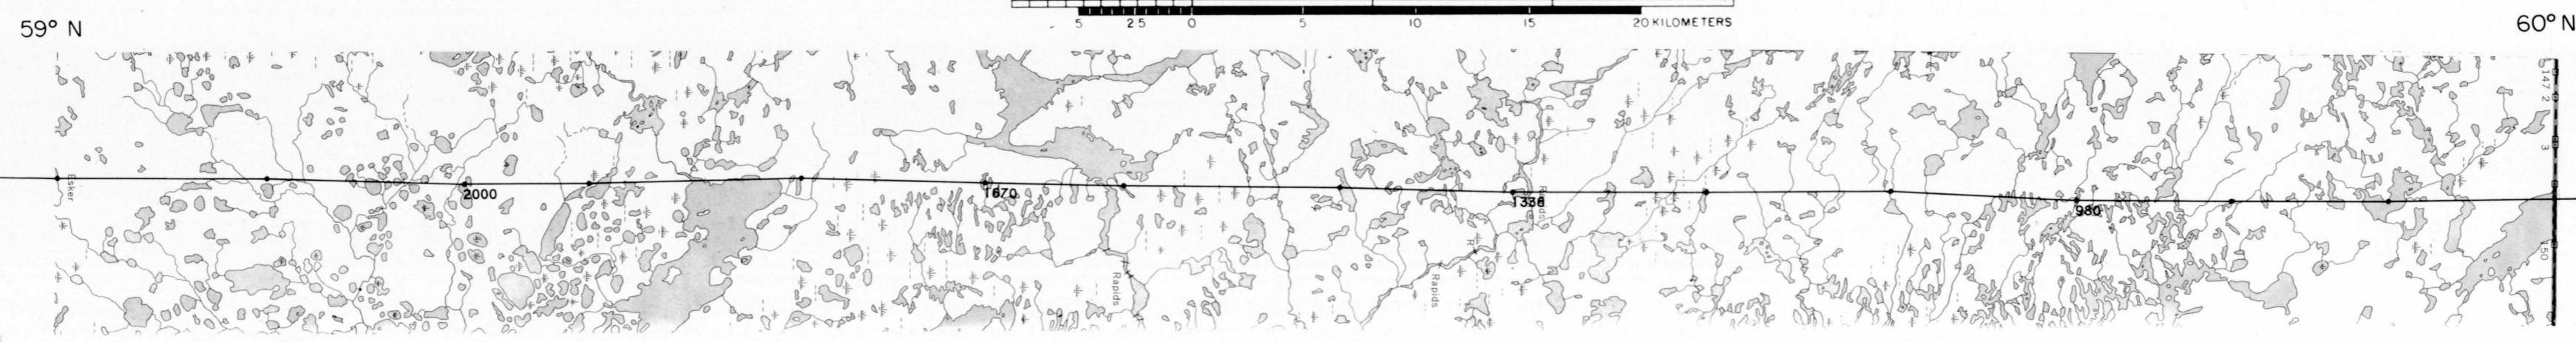

X - PICKED FIDUCIAL

GEOPHYSICAL MAP NO. 36354