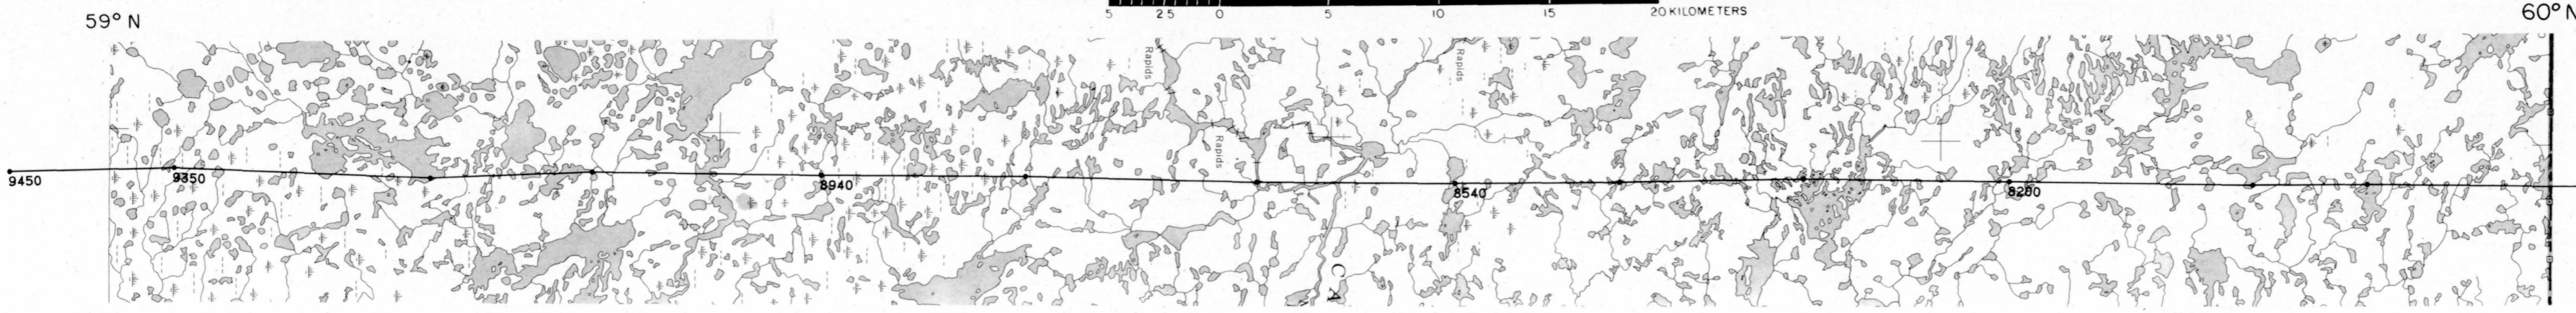

LINE 2270 CARIBOU RIVER 54M MANITOBA 1976

X = PICKED FIDUCIAL

HORIZONTAL SCALE 1:250,000

GEOPHYSICAL MAP NO. 36354

This map has been reprinted from a scanned version of the original map. Reproduction par numérisation d'une carte sur papier.