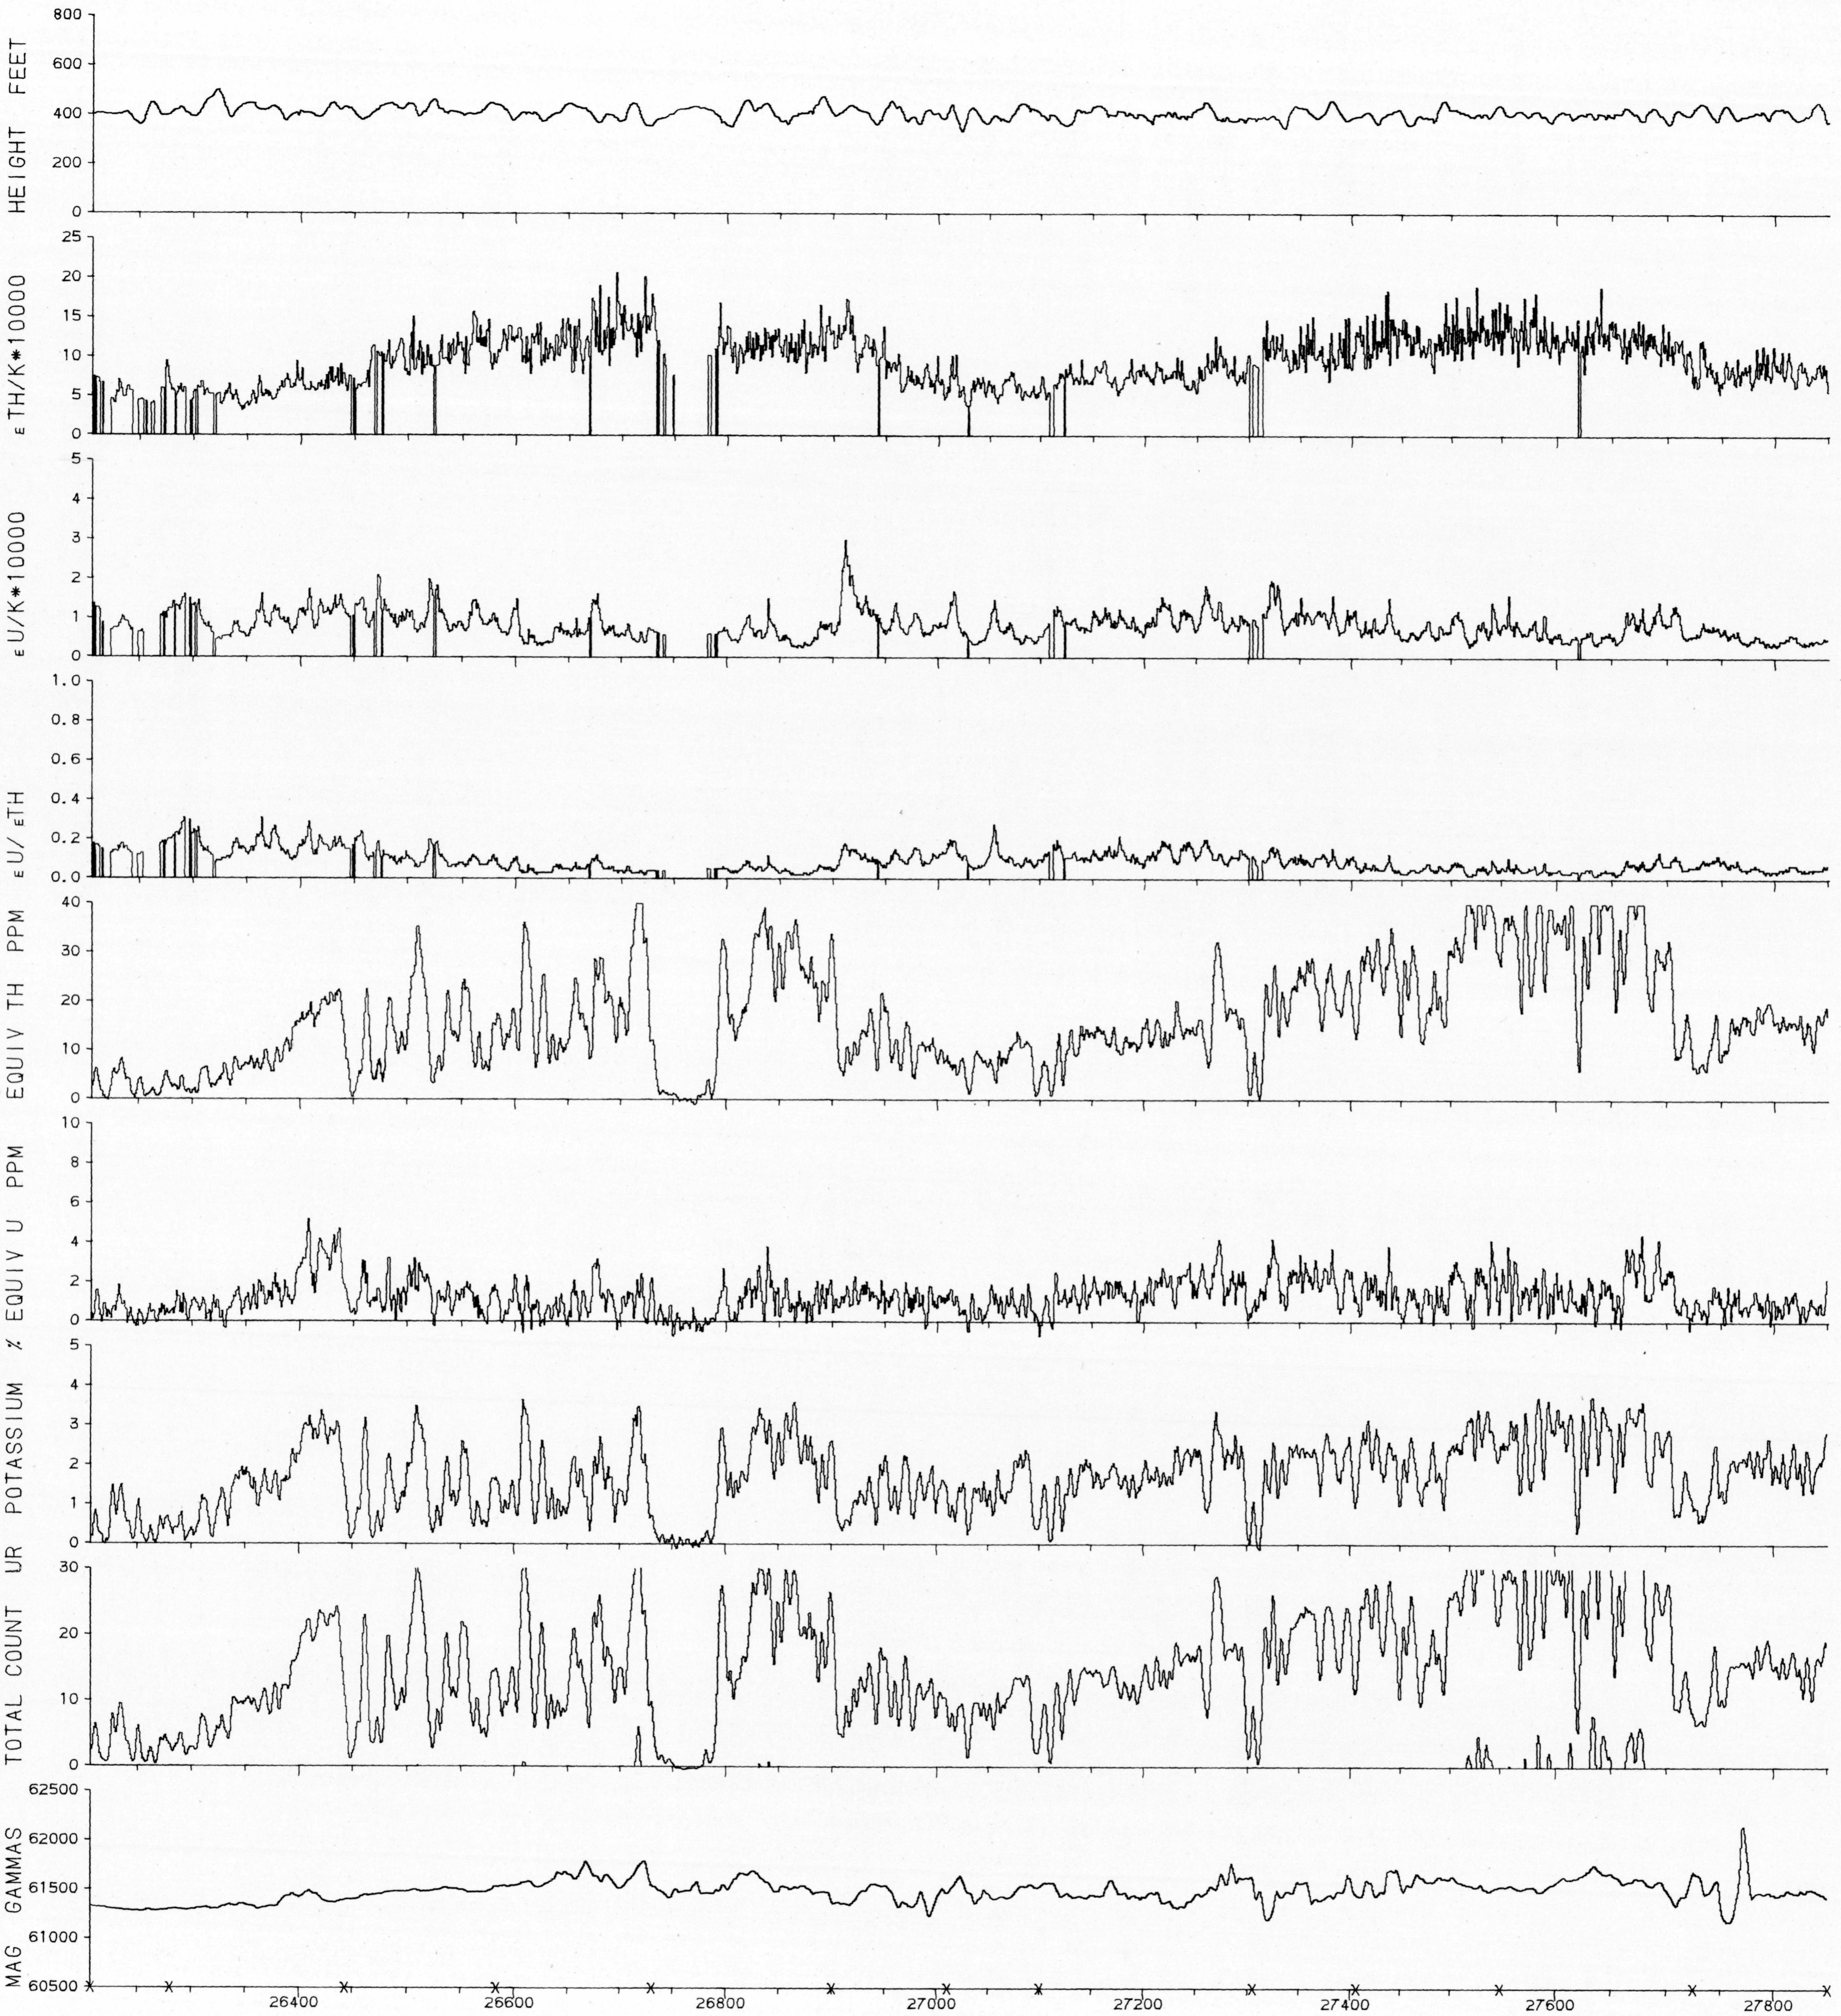

LINE 2280 CARIBOU RIVER 54M MANITOBA 1976

X = PICKED FIDUCIAL

HORIZONTAL SCALE 1:250,000

GEOPHYSICAL MAP NO. 36354

59°N

60°N

26100

26583

26910

27406

27860

This map has been reprinted from a scanned version of the original map. Reproduction par numérisation d'une carte sur papier.