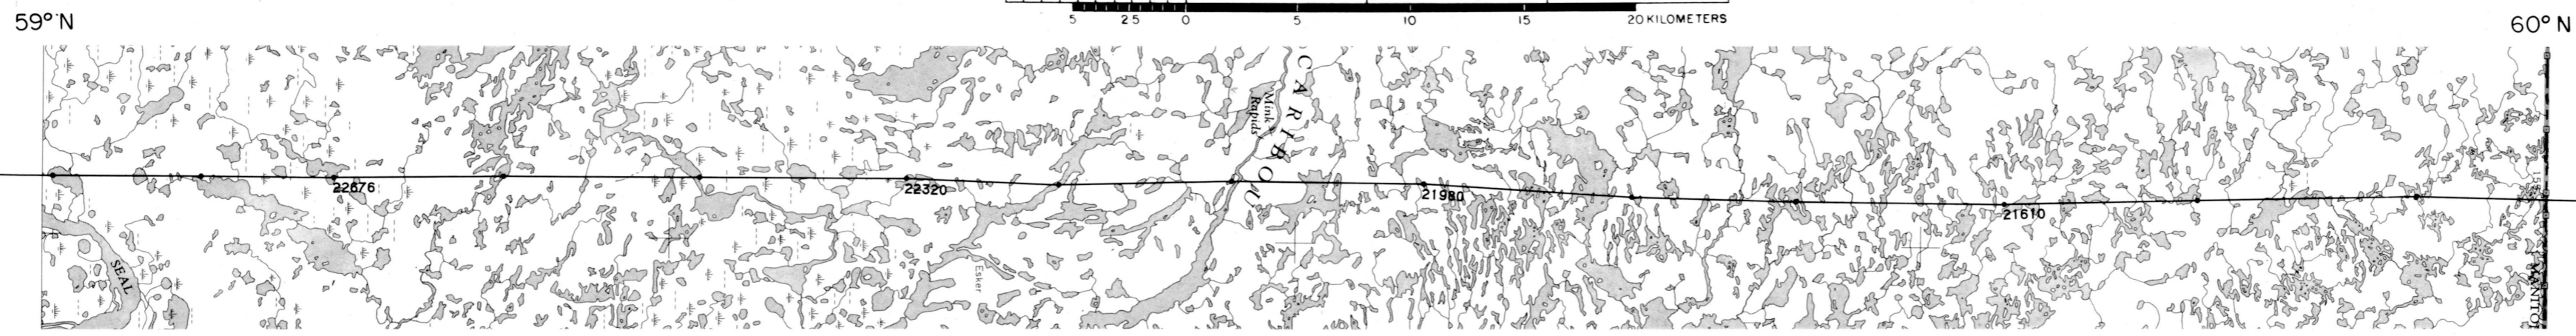

LINE 2290 CARIBOU RIVER 54M MANITOBA 1976

X - PICKED FIDUCIAL

HORIZONTAL SCALE 1:250,000

GEOPHYSICAL MAP NO. 36354

This map has been reprinted from a scanned version of the original map  
Reproduction par numérisation d'une carte sur papier