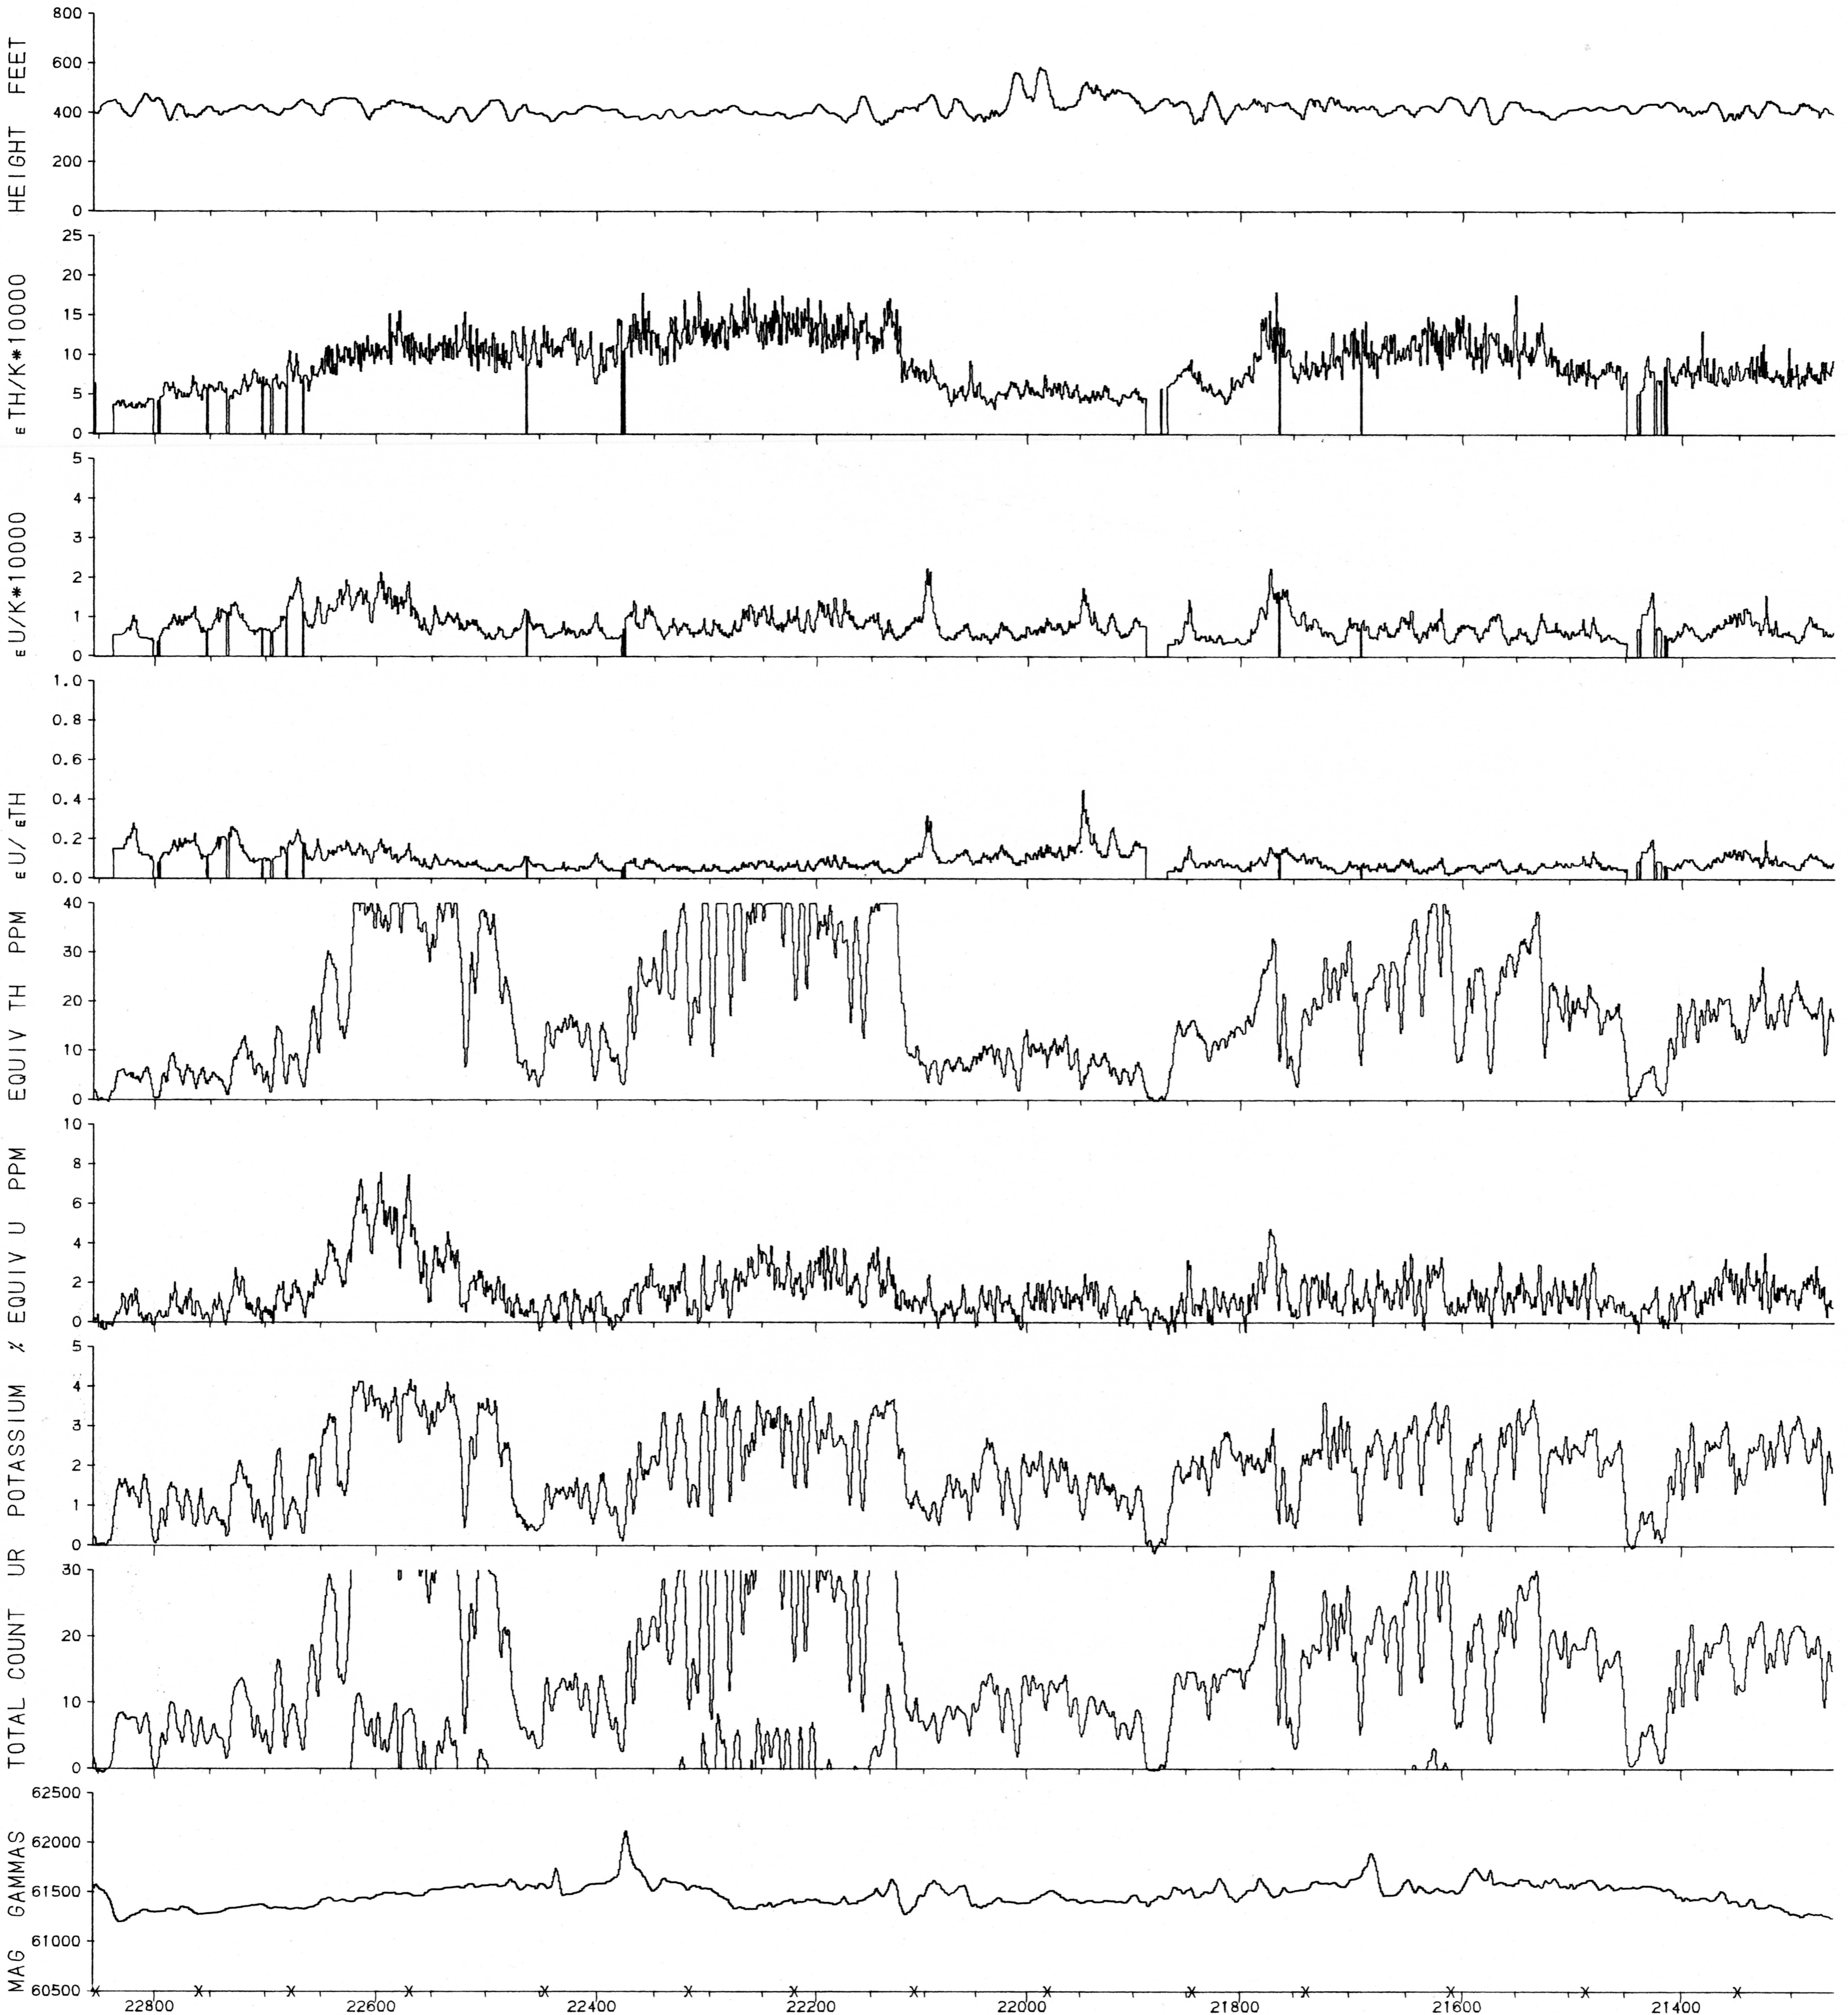

LINE 2290 CARIBOU RIVER 54M MANITOBA 1976

X - PICKED FIDUCIAL

HORIZONTAL SCALE 1:250,000

GEOPHYSICAL MAP NO. 36354

This map has been reprinted from a scanned version of the original map  
Reproduction par numérisation d'une carte sur papier