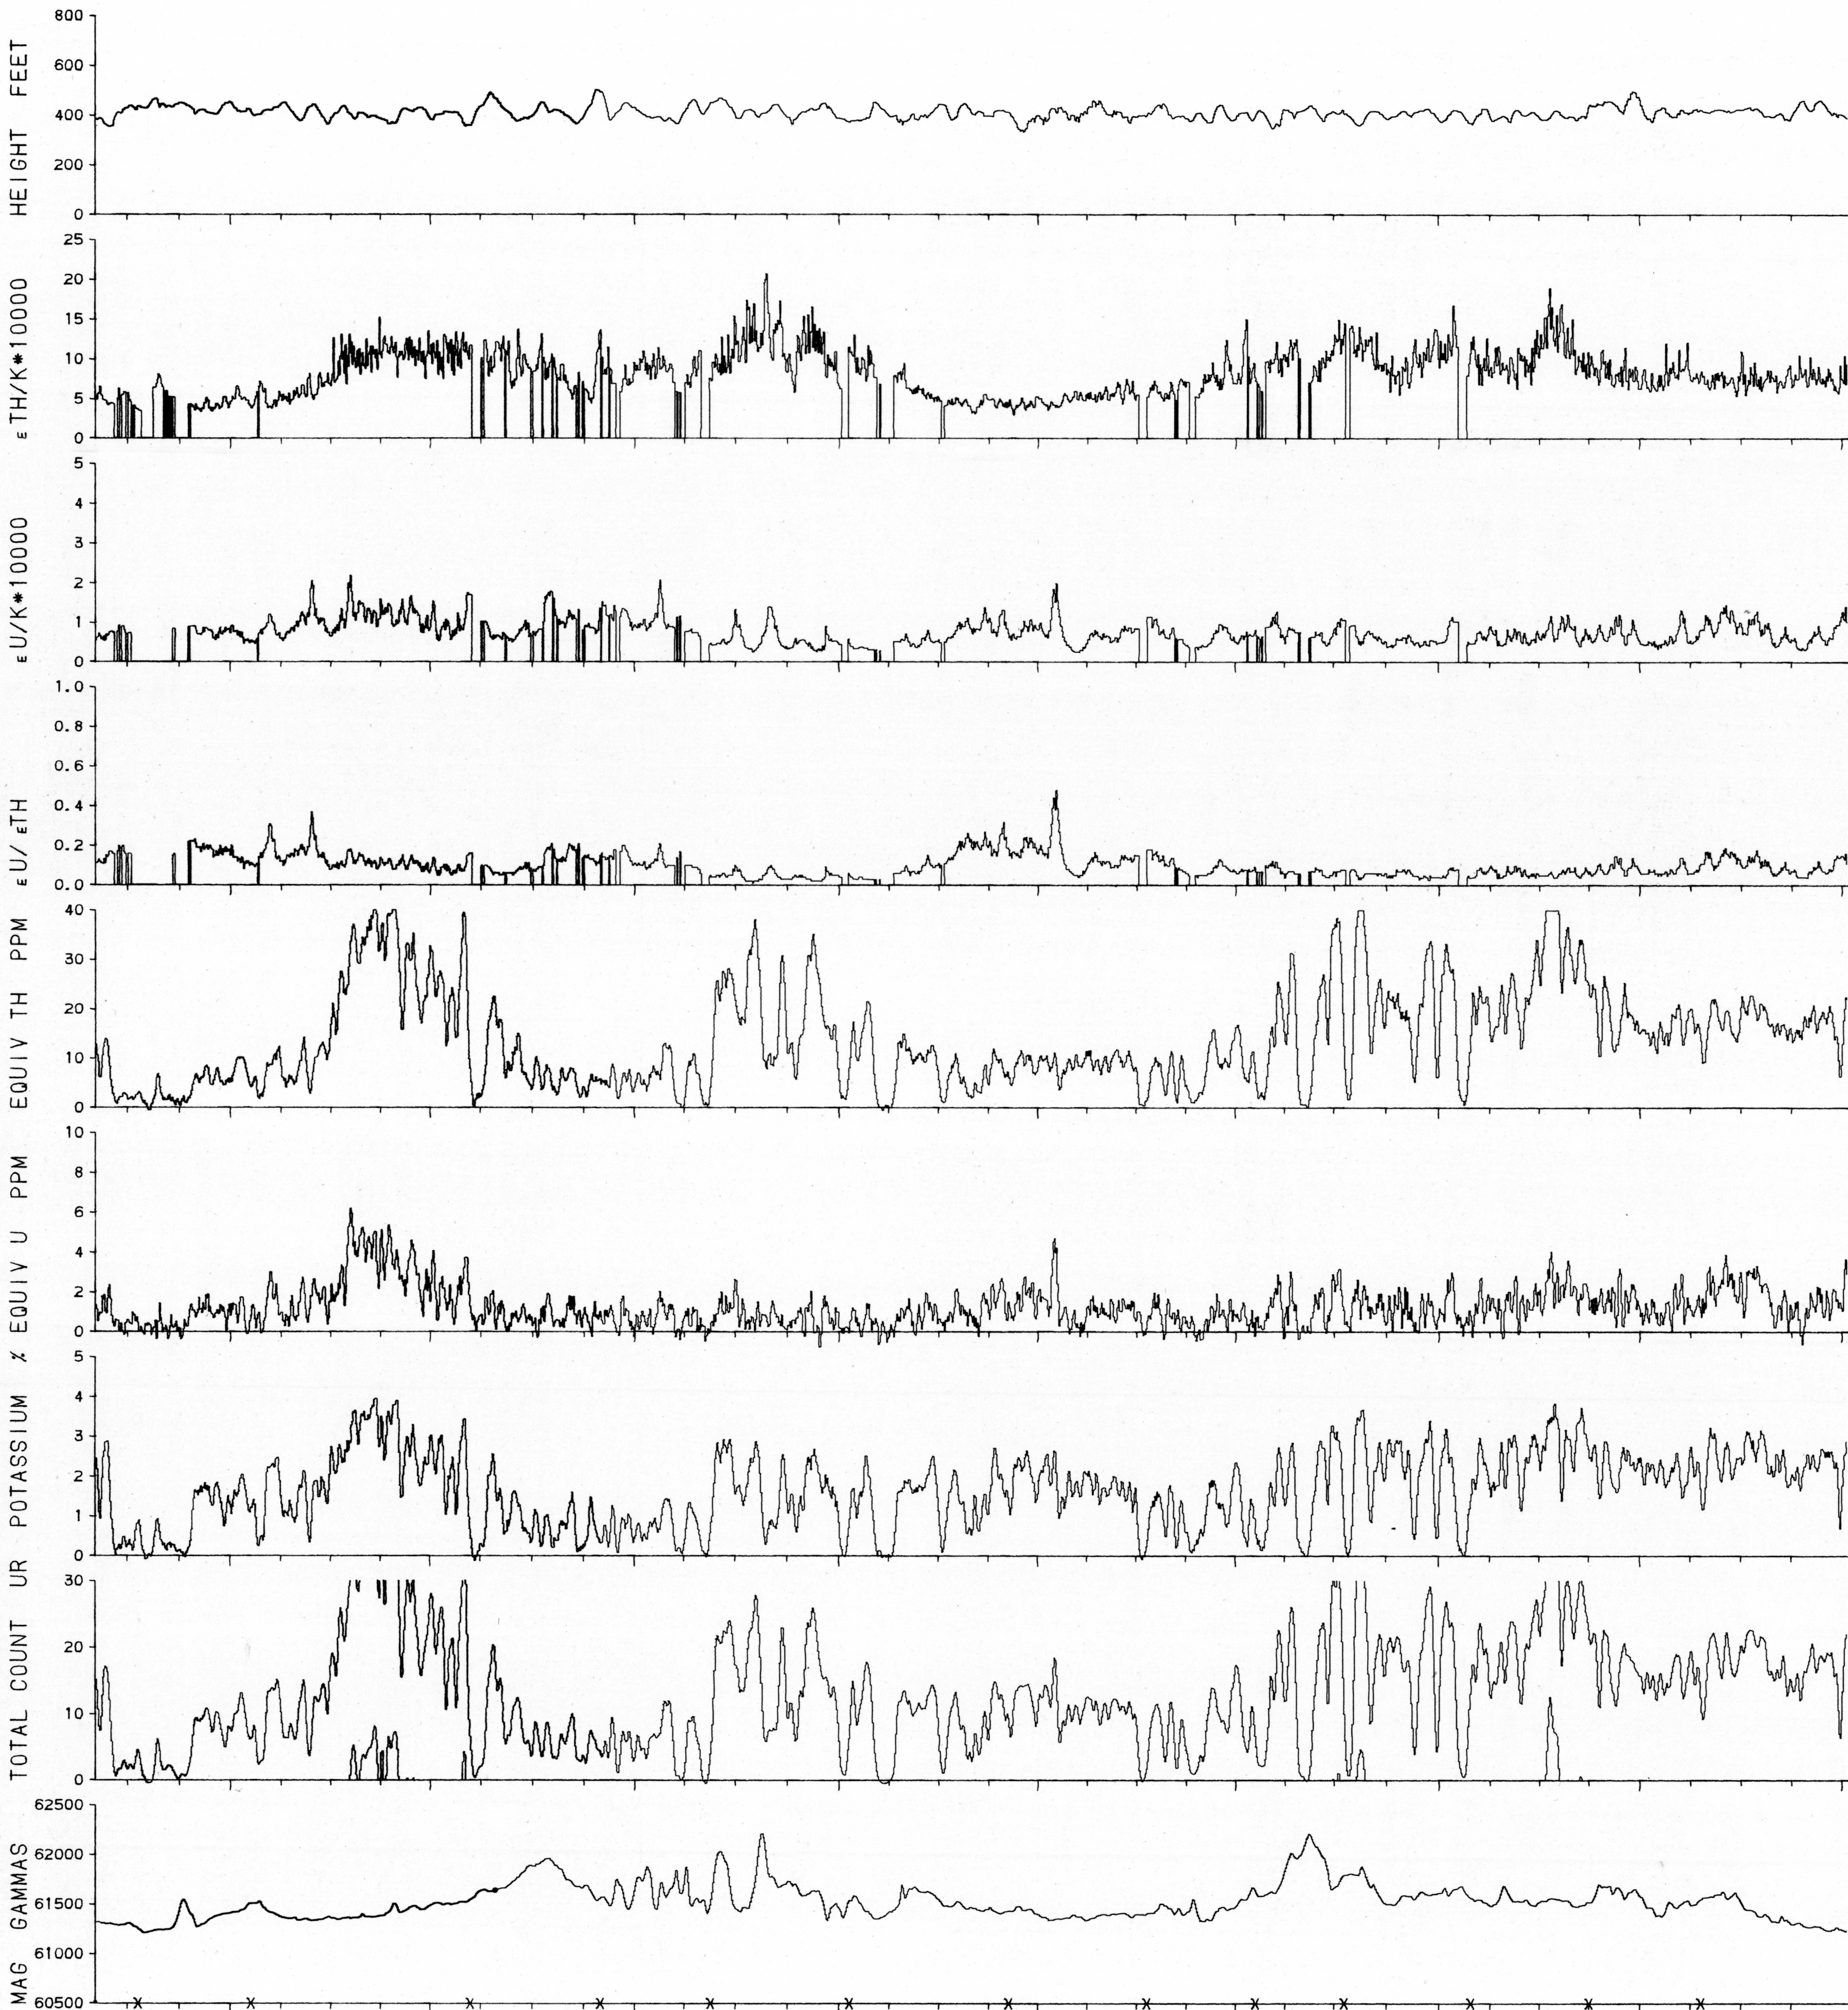

LINE 2300 CARIBOU RIVER 54M MANITOBA 1976

X = PICKED FIDUCIAL

GEOPHYSICAL MAP NO. 36354

This map has been reprinted from a scanned version of the original map. Reproduction par numérisation d'une carte sur papier.