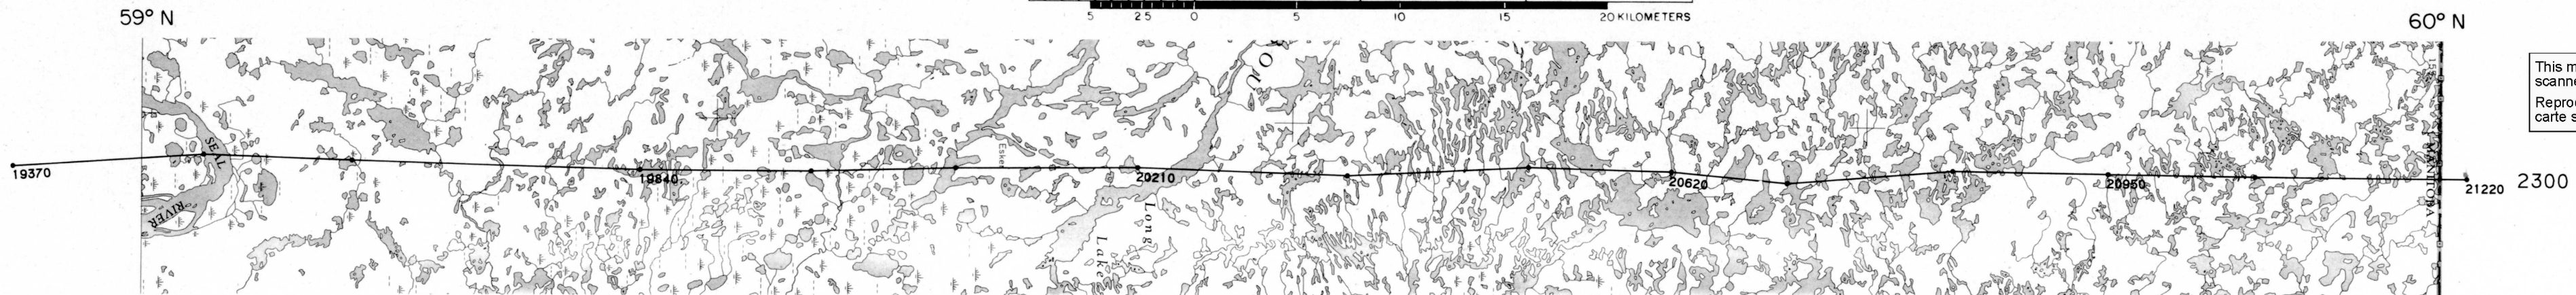

LINE 2300 CARIBOU RIVER 54M MANITOBA 1976

X = PICKED FIDUCIAL

GEOPHYSICAL MAP NO. 36354

This map has been reprinted from a scanned version of the original map. Reproduction par numérisation d'une carte sur papier.